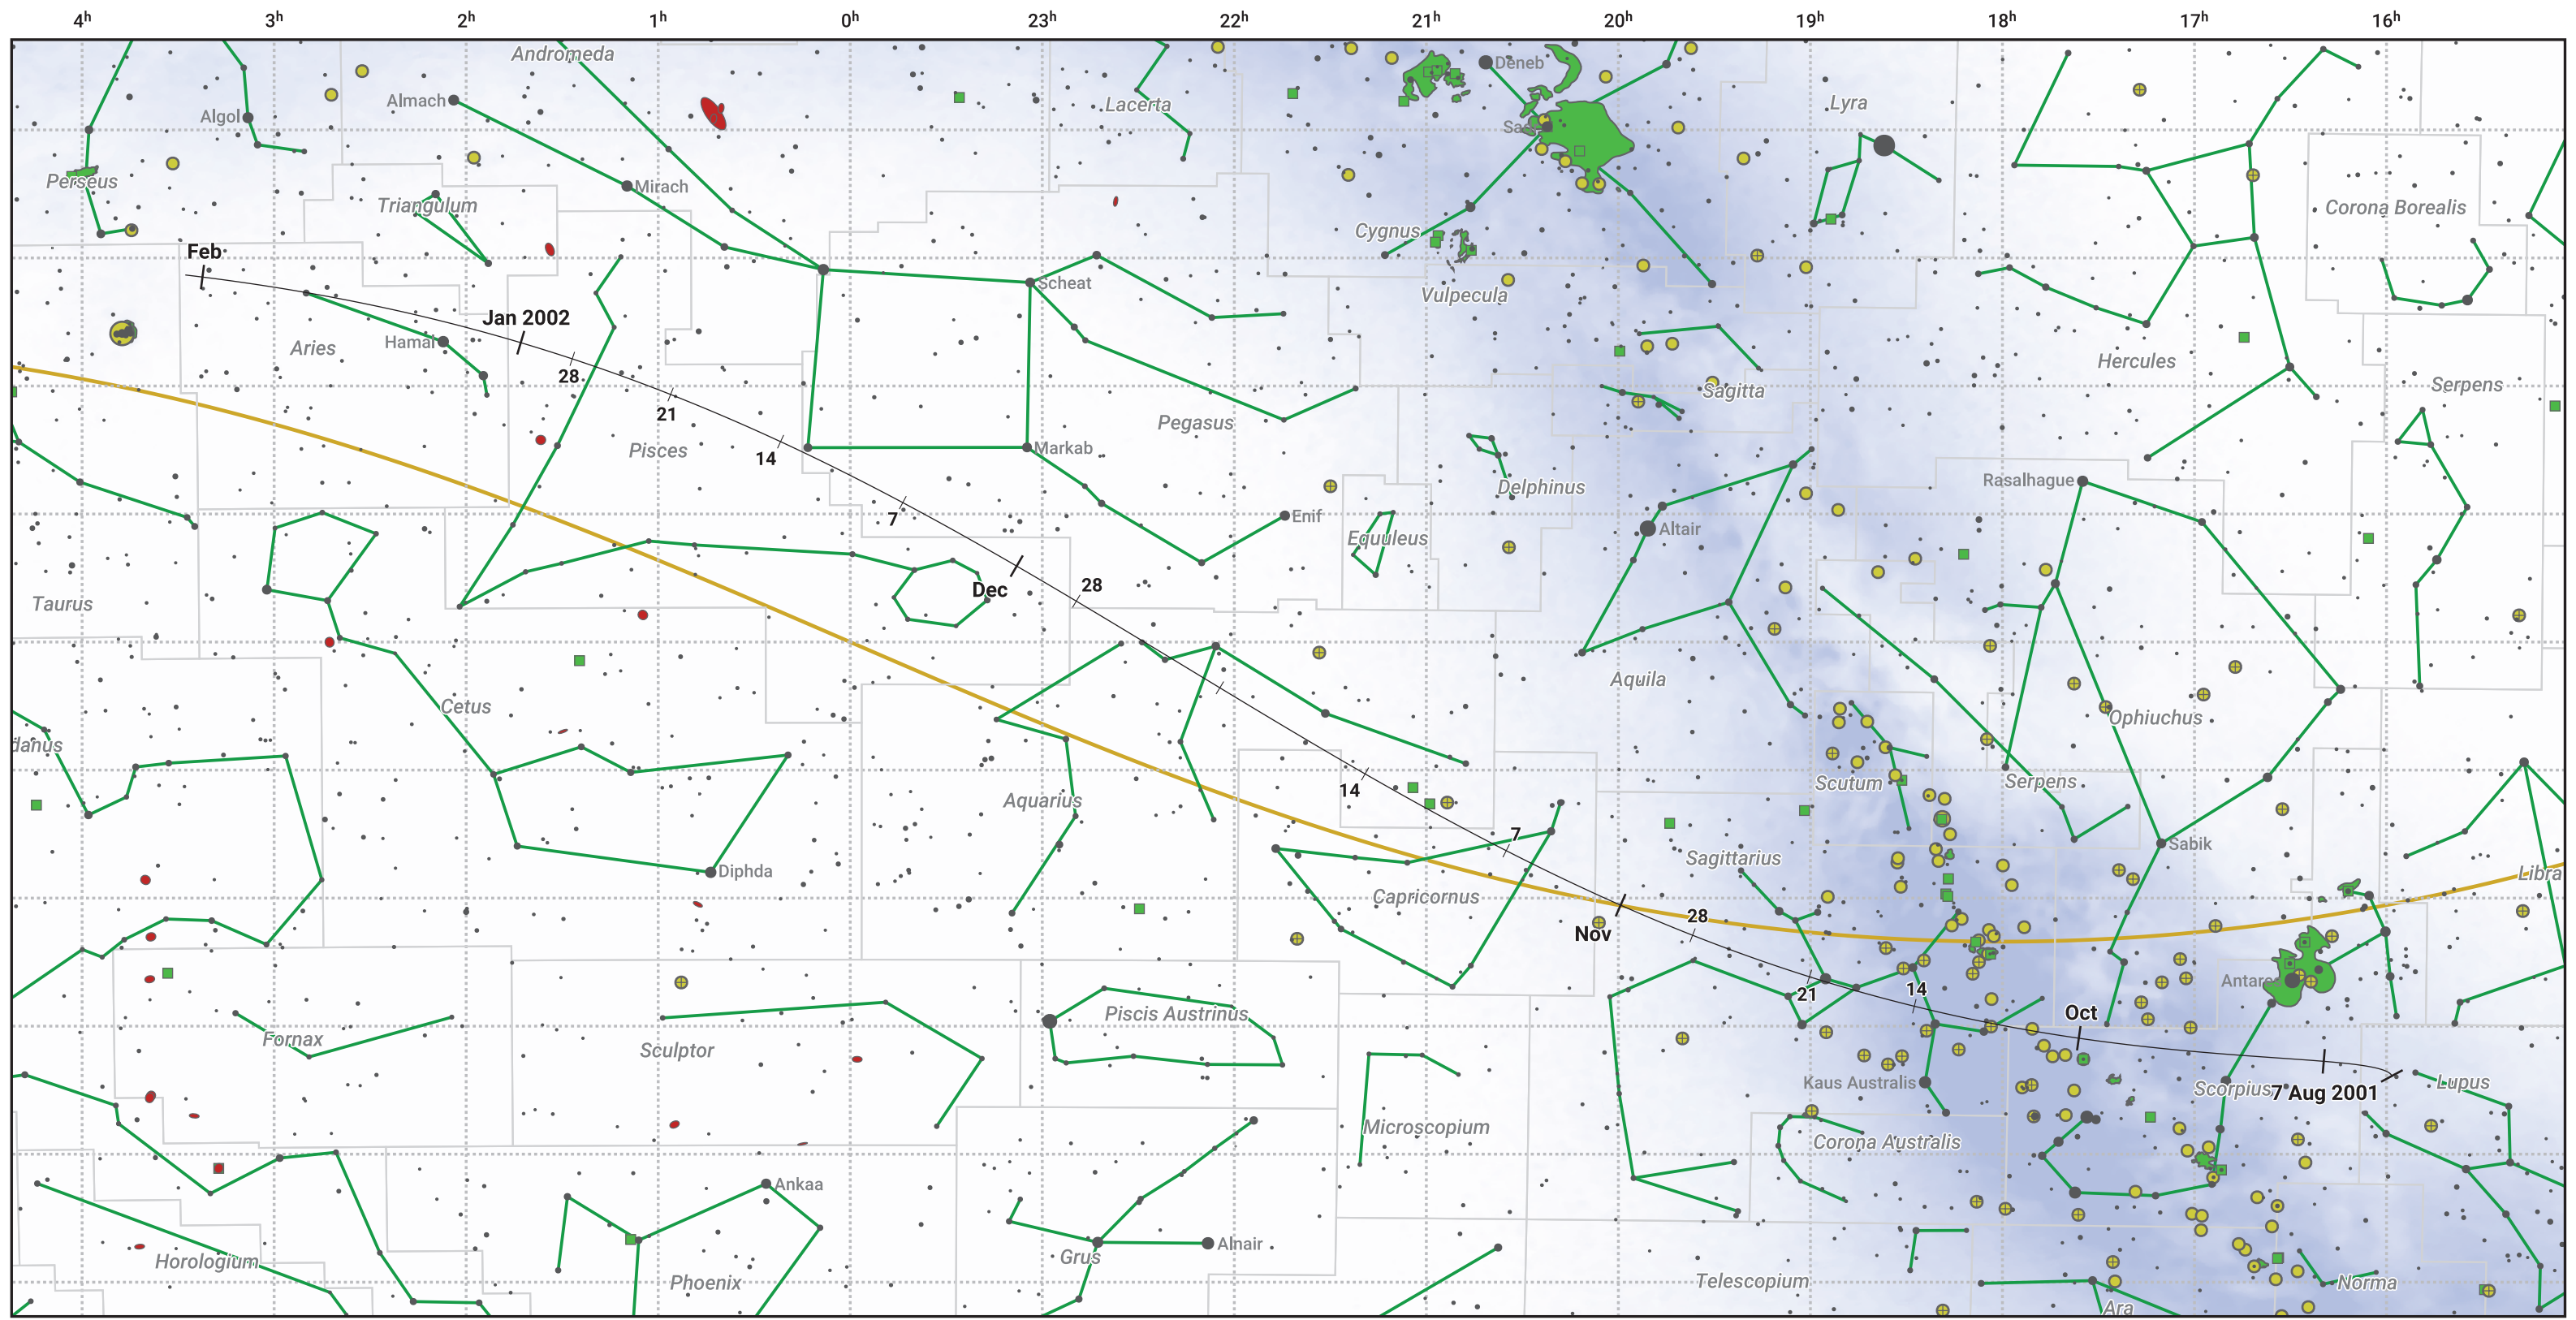

# The path of 15P/Finlay starting on 7 Aug 2001

© Dominic Ford 2011–2024. Date markers placed at midnight UTC. Downloaded from <https://in-the-sky.org>

Magnitude scale: ● 6.0 ● 5.0 ● 4.0 ● 3.0 ● 2.0 ● 1.0 ● 0.0

— Ecliptic Plane

Galaxy    Bright nebula    Open cluster    Globular cluster

Date	Mag
2001 Aug 30	8.7
2001 Sep 1	8.7
2001 Sep 20	7.7
2001 Oct 13	6.7
2001 Nov 1	6.3
2001 Dec 11	7.7
2001 Dec 24	8.7
2002 Jan 1	9.4
2002 Jan 6	9.8
2002 Jan 20	10.8