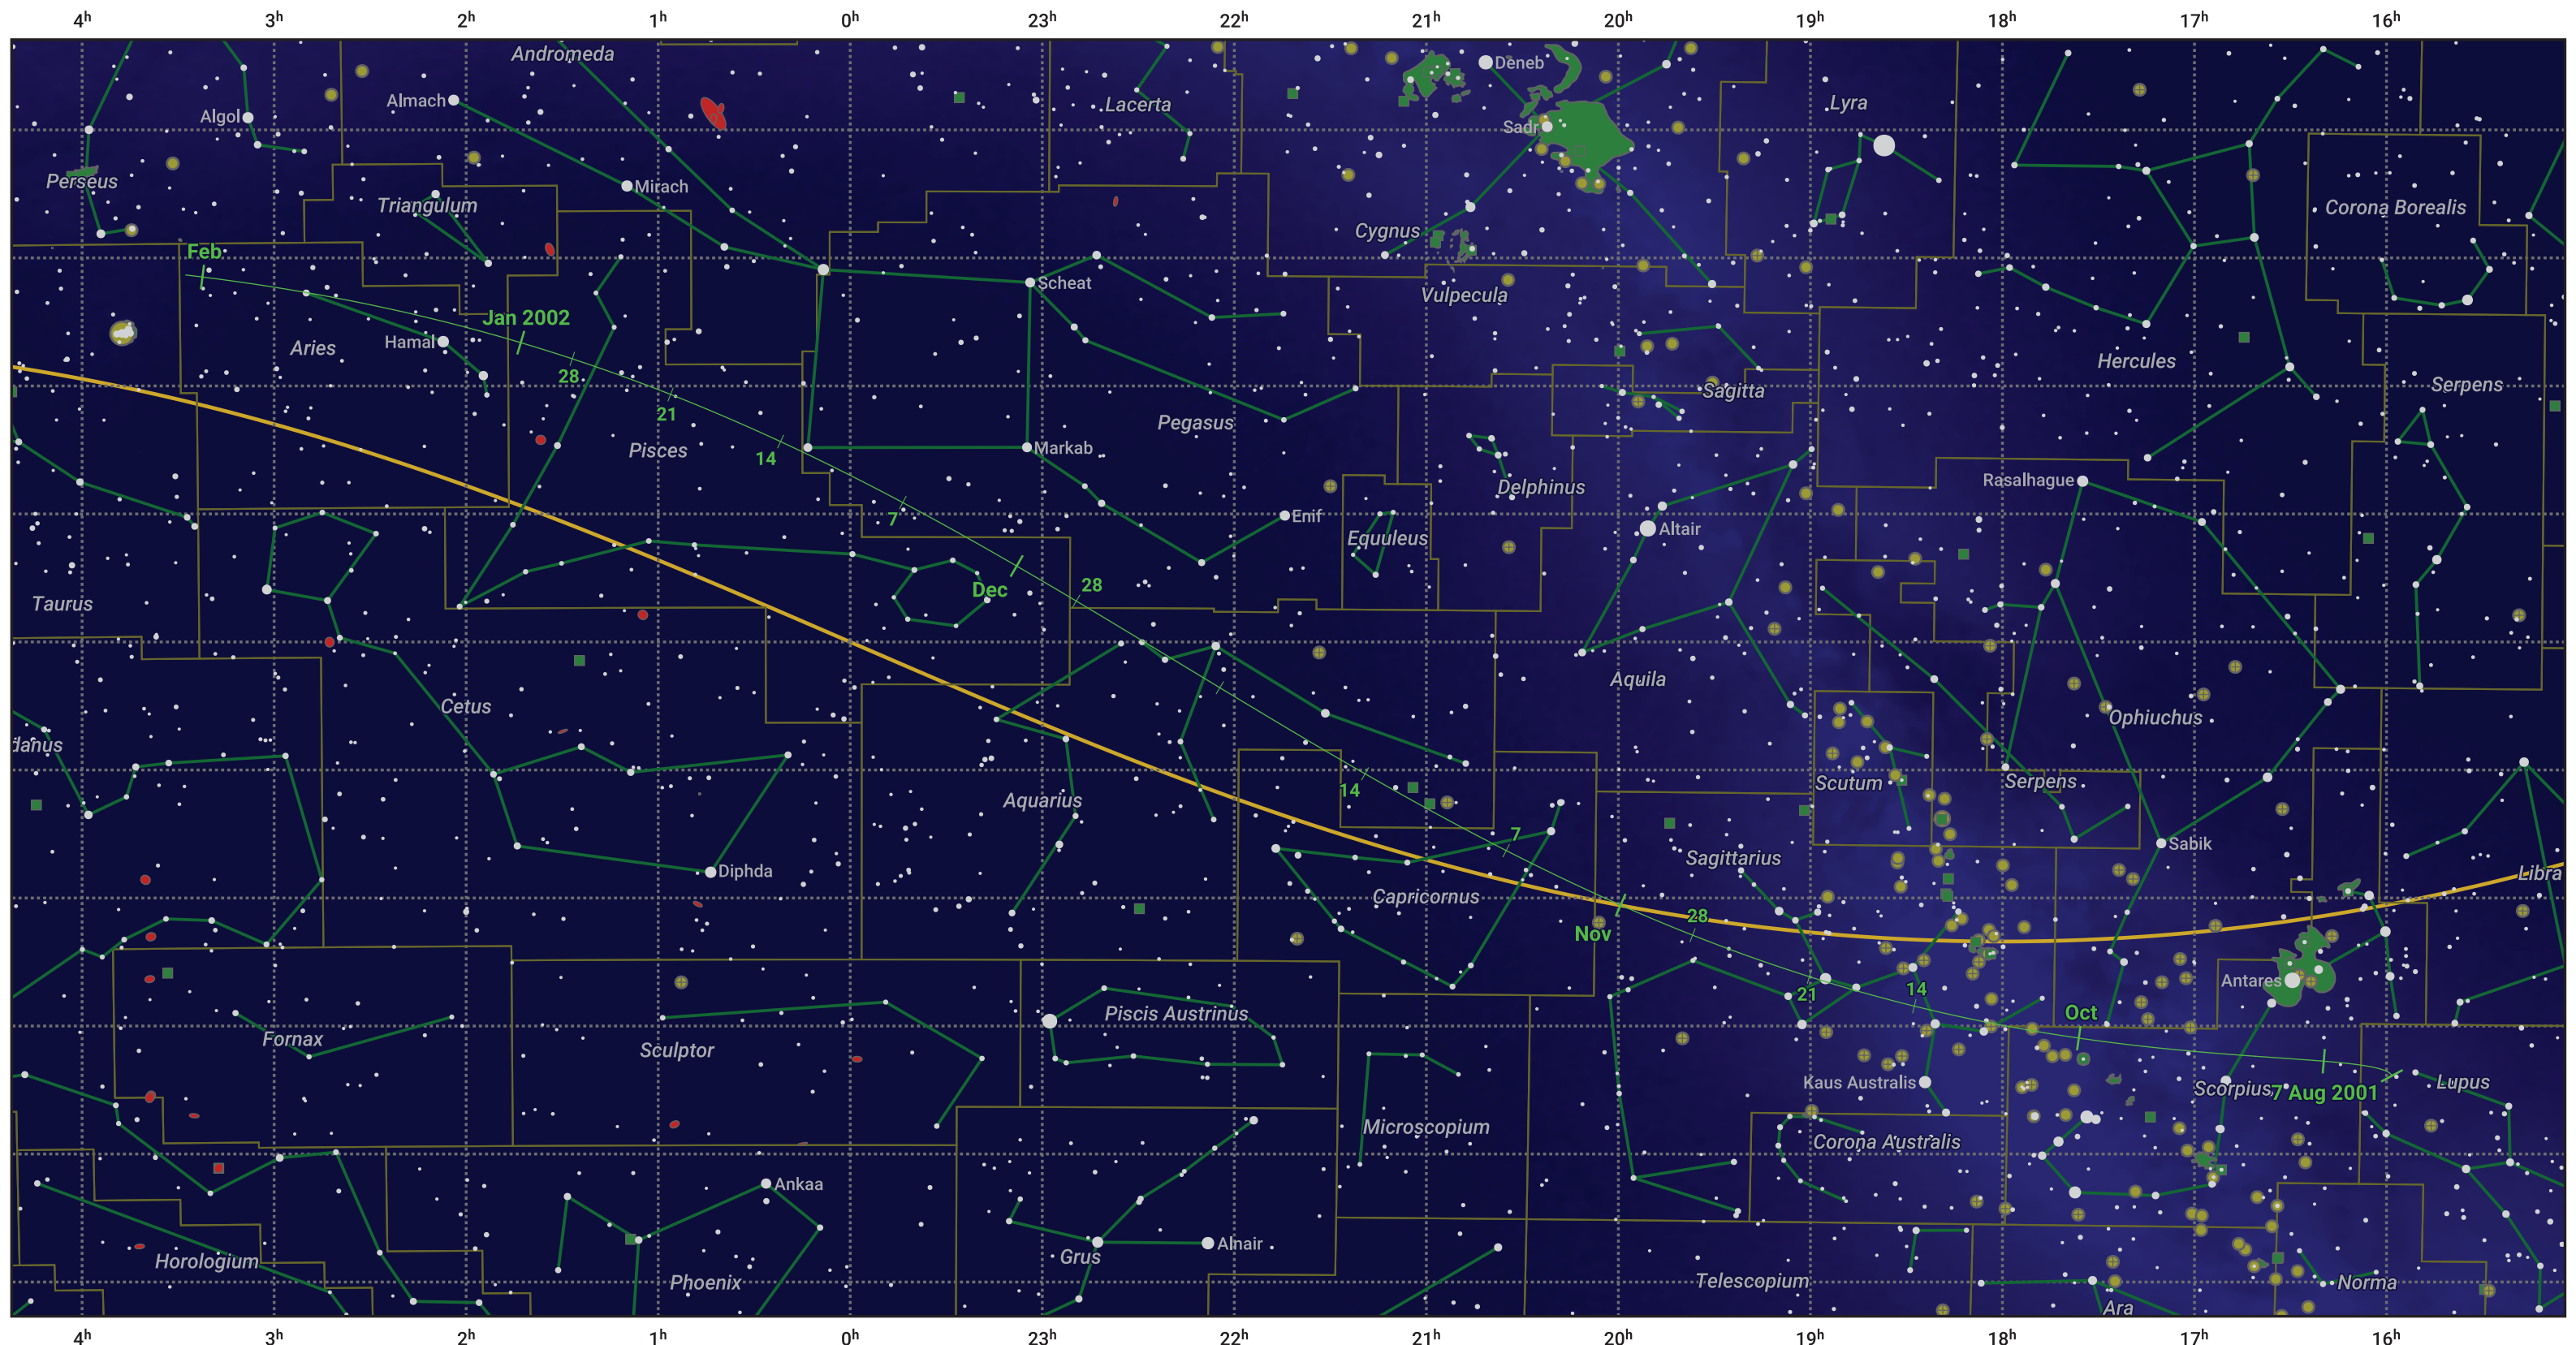

The path of 15P/Finlay starting on 7 Aug 2001

© Dominic Ford 2011–2024. Date markers placed at midnight UTC. Downloaded from <https://in-the-sky.org>

Magnitude scale: ● 6.0 ● 5.0 ● 4.0 ● 3.0 ● 2.0 ● 1.0 ● 0.0

— Ecliptic Plane

Galaxy Bright nebula Open cluster Globular cluster

Date	Mag
2001 Aug 30	8.7
2001 Sep 1	8.7
2001 Sep 20	7.7
2001 Oct 13	6.7
2001 Nov 1	6.3
2001 Dec 11	7.7
2001 Dec 24	8.7
2002 Jan 1	9.4
2002 Jan 6	9.8
2002 Jan 20	10.8