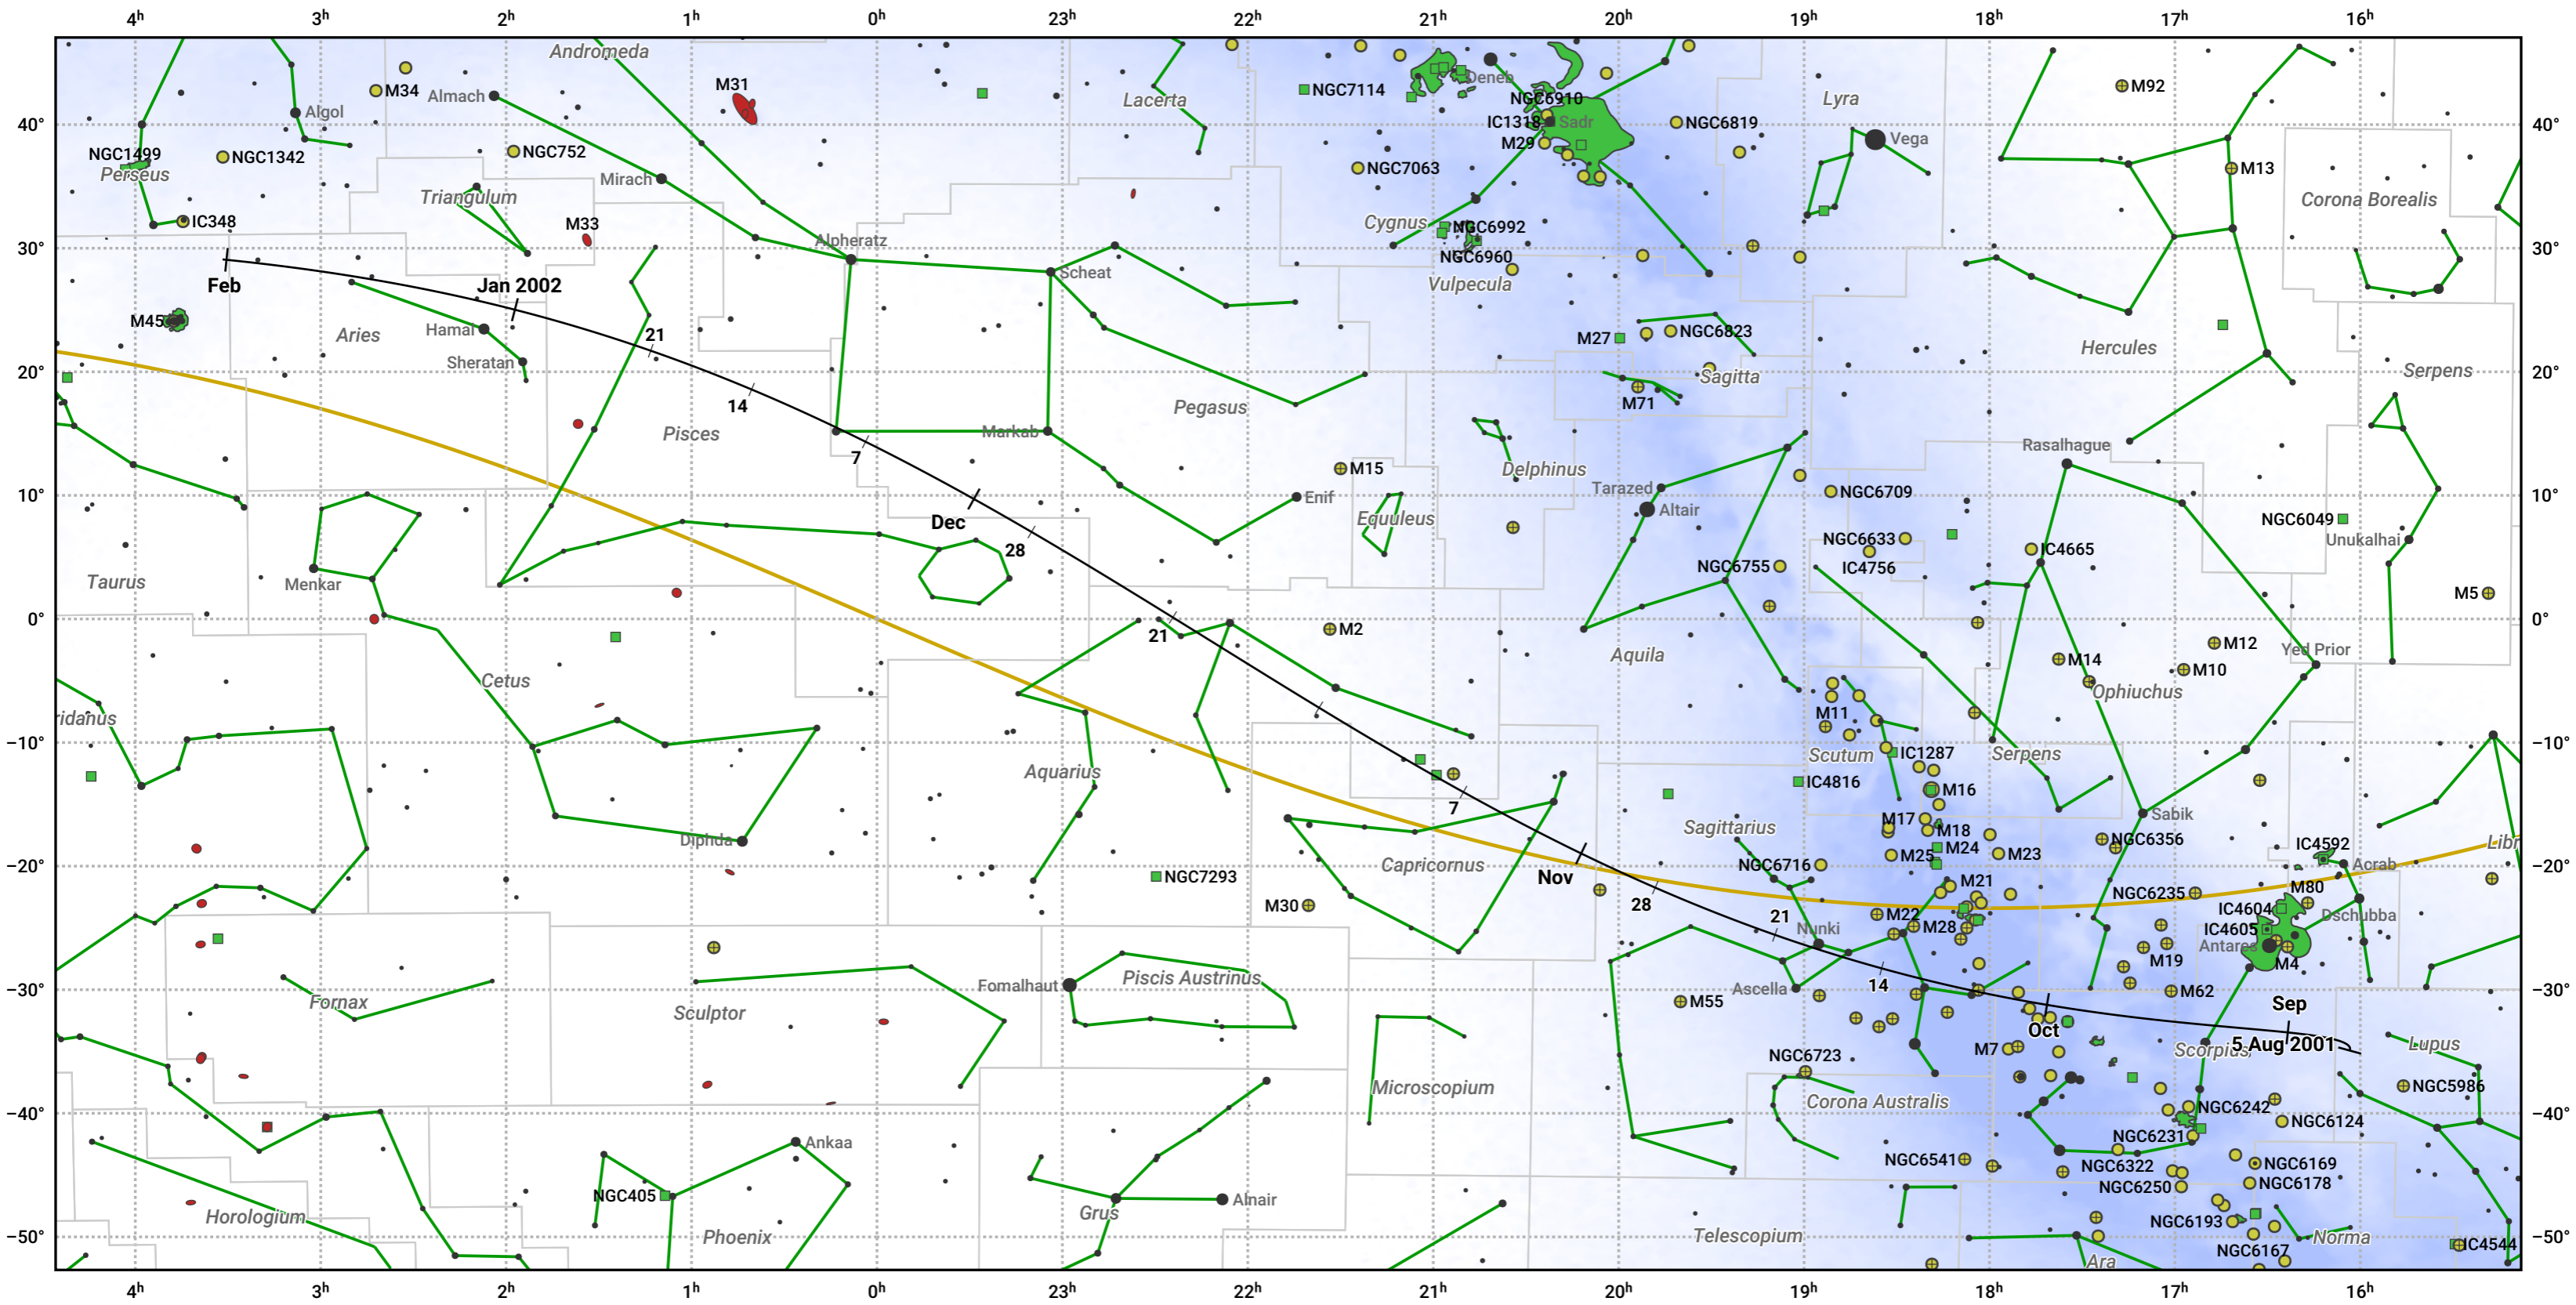

The path of 15P/Finlay starting on 5 Aug 2001

© Dominic Ford 2011–2024. Date markers placed at midnight UTC. Downloaded from <https://in-the-sky.org>

Magnitude scale: ● 5.0 ● 4.0 ● 3.0 ● 2.0 ● 1.0 ● 0.0

— Ecliptic Plane

● Galaxy ■ Bright nebula ● Open cluster ⊕ Globular cluster

Date	Mag
2001 Aug 28	8.6
2001 Sep 1	8.4
2001 Sep 18	7.5
2001 Oct 11	6.5
2001 Nov 1	6.1
2001 Dec 8	7.6
2001 Dec 22	8.7
2002 Jan 1	9.5
2002 Jan 4	9.7
2002 Jan 18	10.8