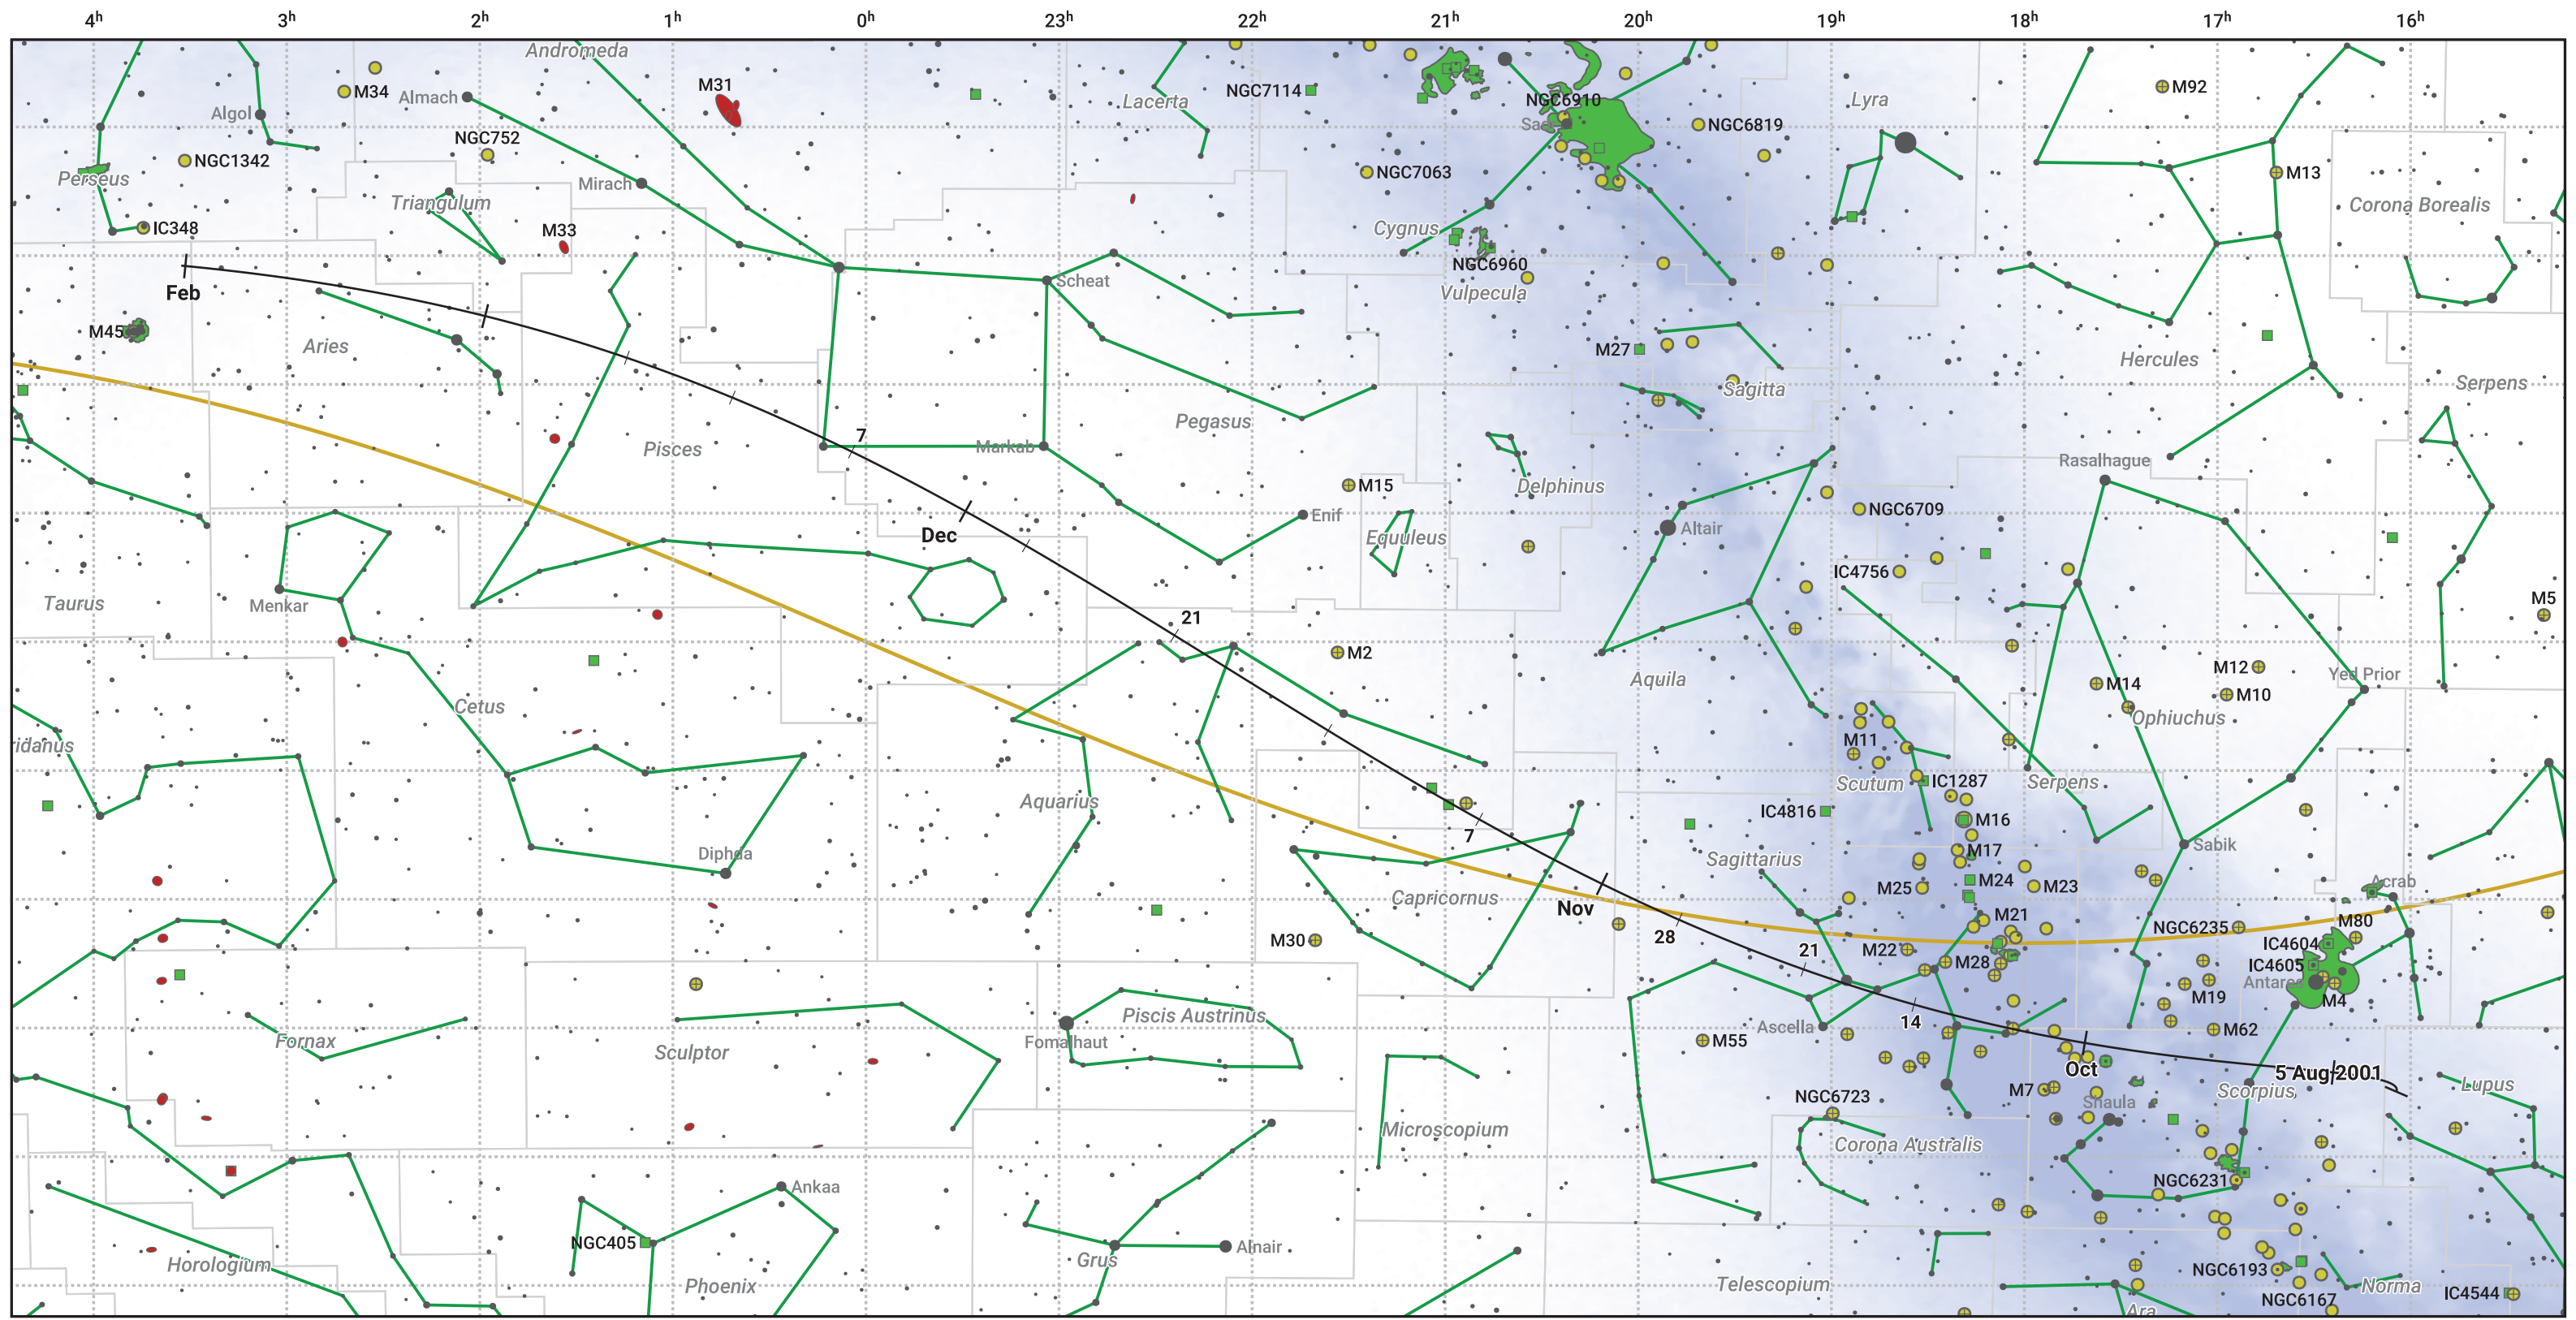

# The path of 15P/Finlay starting on 5 Aug 2001

© Dominic Ford 2011–2024. Date markers placed at midnight UTC. Downloaded from <https://in-the-sky.org>

Magnitude scale: ● 6.0 ● 5.0 ● 4.0 ● 3.0 ● 2.0 ● 1.0 ● 0.0

— Ecliptic Plane

● Galaxy    ■ Bright nebula    ● Open cluster    ⊕ Globular cluster

Date	Mag
2001 Aug 28	8.6
2001 Sep 1	8.4
2001 Sep 18	7.5
2001 Oct 11	6.5
2001 Nov 1	6.0
2001 Dec 8	7.5
2001 Dec 22	8.7
2002 Jan 1	9.5
2002 Jan 4	9.7
2002 Jan 18	10.8