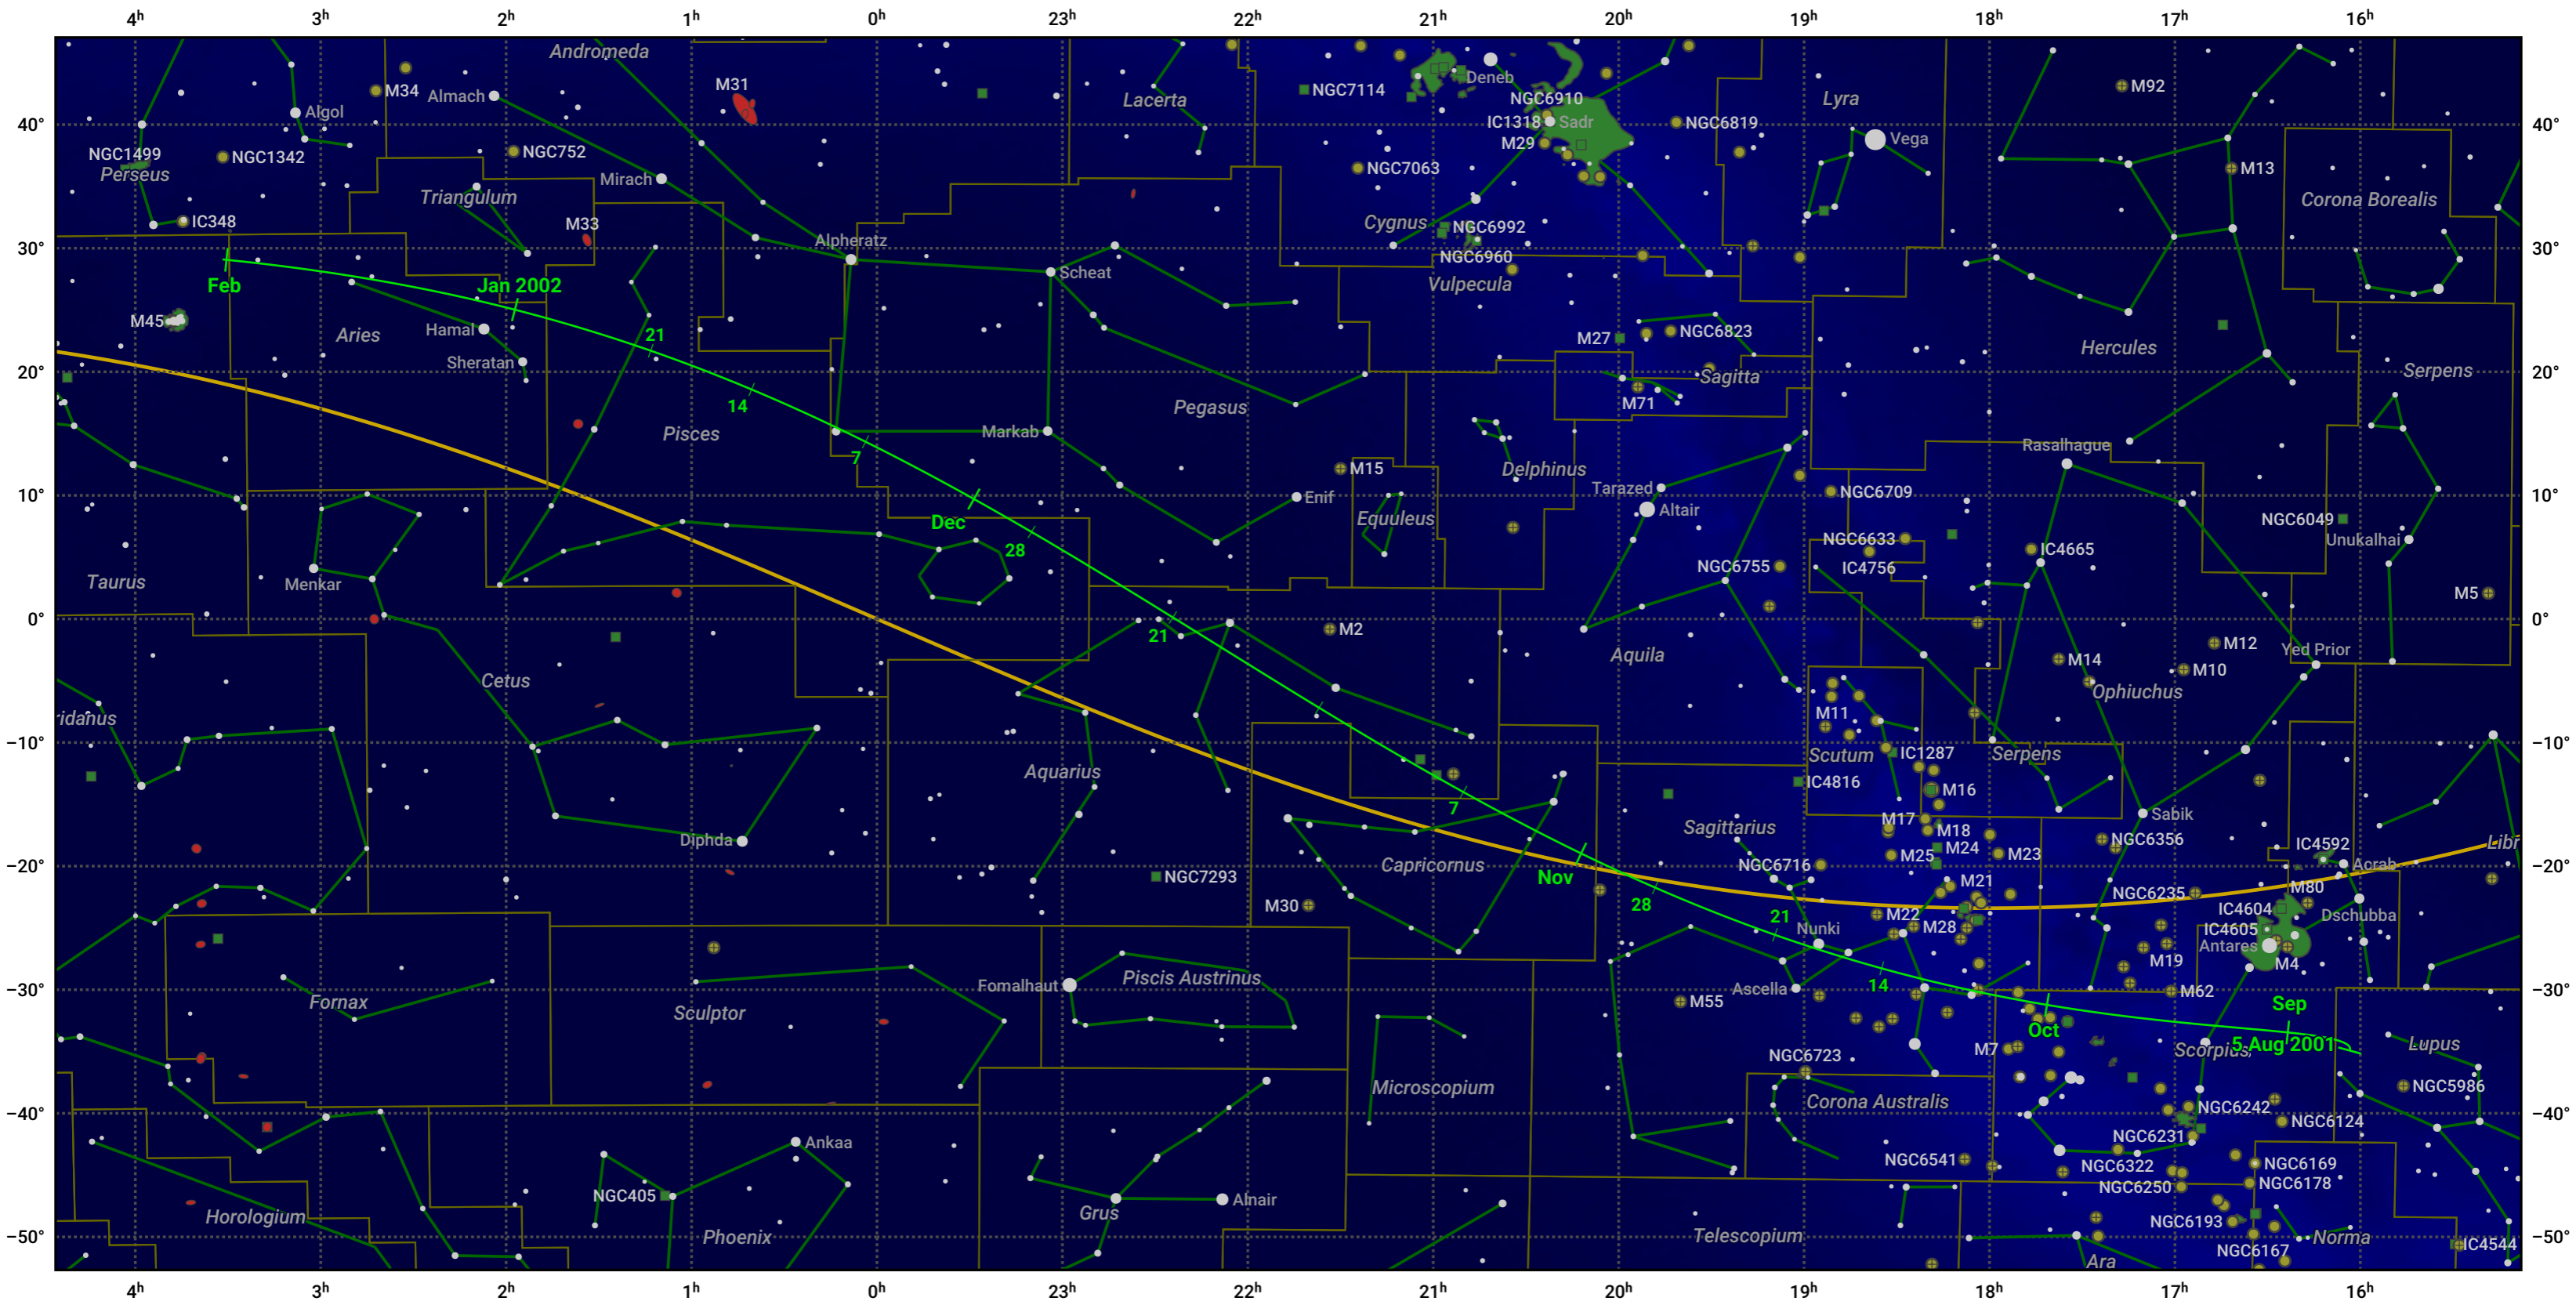

# The path of 15P/Finlay starting on 5 Aug 2001

© Dominic Ford 2011–2024. Date markers placed at midnight UTC. Downloaded from <https://in-the-sky.org>

Magnitude scale: ● 5.0 ● 4.0 ● 3.0 ● 2.0 ● 1.0 ● 0.0

— Ecliptic Plane

● Galaxy ● Bright nebula ● Open cluster ● Globular cluster

Date	Mag
2001 Aug 28	8.6
2001 Sep 1	8.4
2001 Sep 18	7.5
2001 Oct 11	6.5
2001 Nov 1	6.1
2001 Dec 8	7.6
2001 Dec 22	8.7
2002 Jan 1	9.5
2002 Jan 4	9.7
2002 Jan 18	10.8