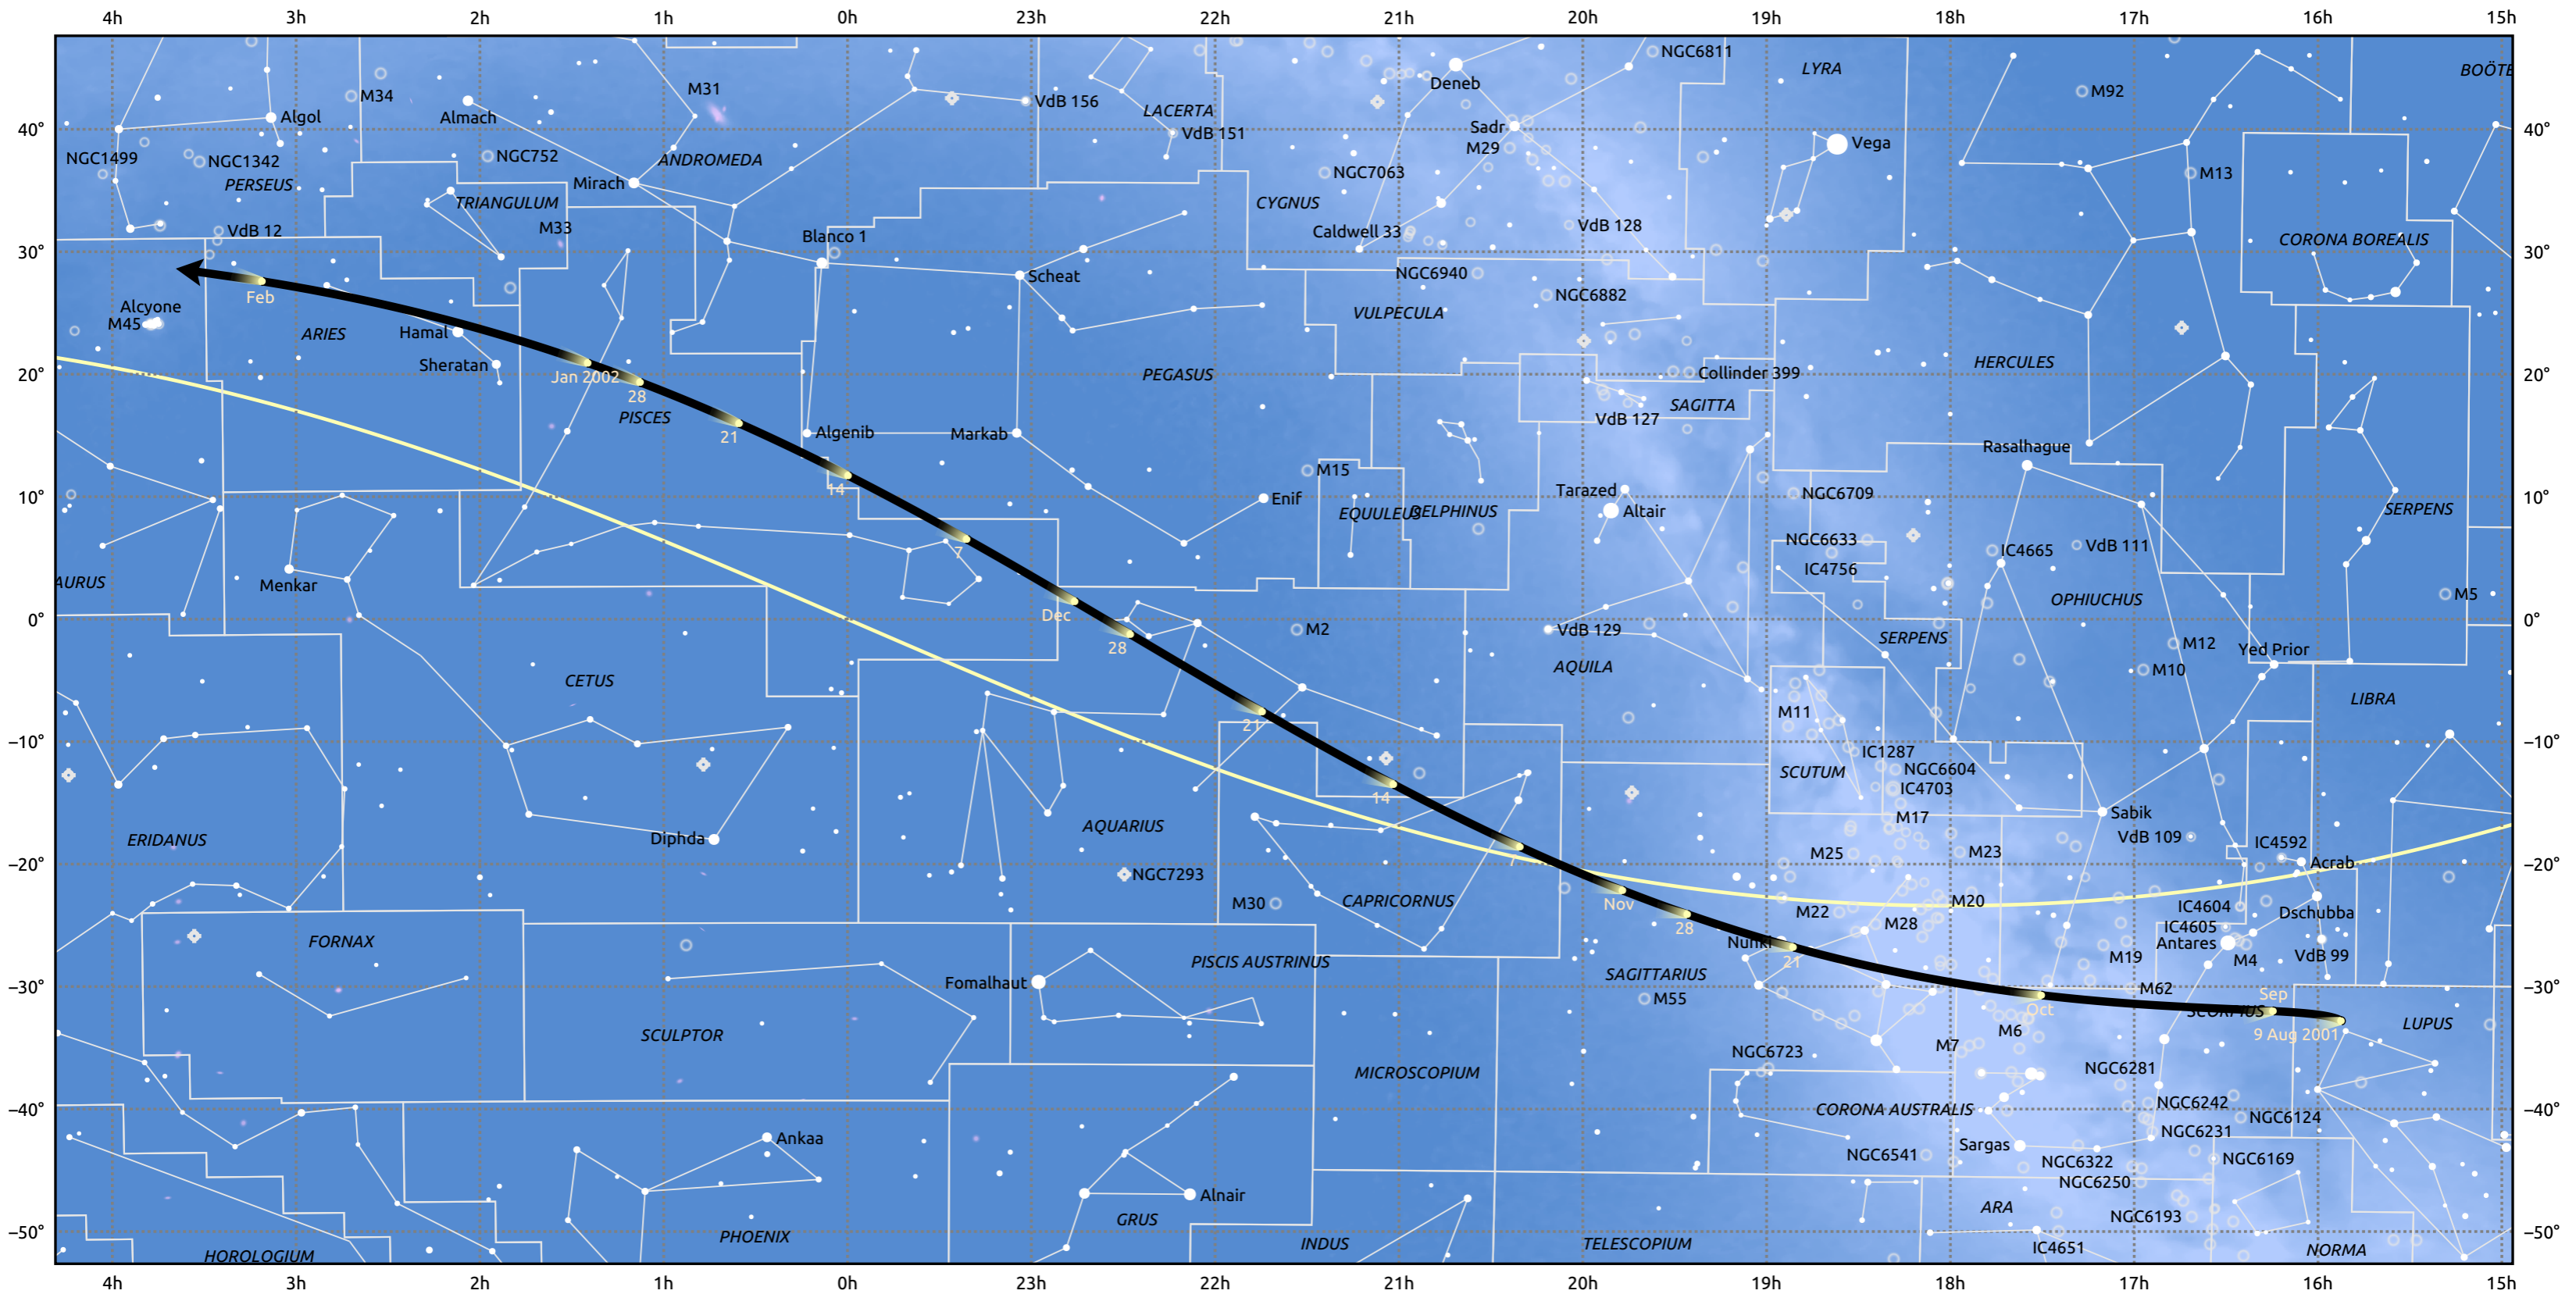

The path of 15P/Finlay starting on 9 Aug 2001

© Dominic Ford 2011–2025. Date markers placed at midnight UTC. Downloaded from <https://in-the-sky.org>

Magnitude scale: • 5.0 • 4.0 • 3.0 • 2.0 • 1.0 • 0.0

— Ecliptic Plane

Galaxy Bright nebula Open cluster Globular cluster Planetary nebula

Date	Mag
2001 Sep 1	9.0
2001 Sep 2	8.9
2001 Sep 23	7.9
2001 Oct 17	6.9
2001 Nov 1	6.6
2001 Dec 14	7.9
2001 Dec 28	9.0
2002 Jan 1	9.3
2002 Jan 11	10.0
2002 Jan 25	11.0