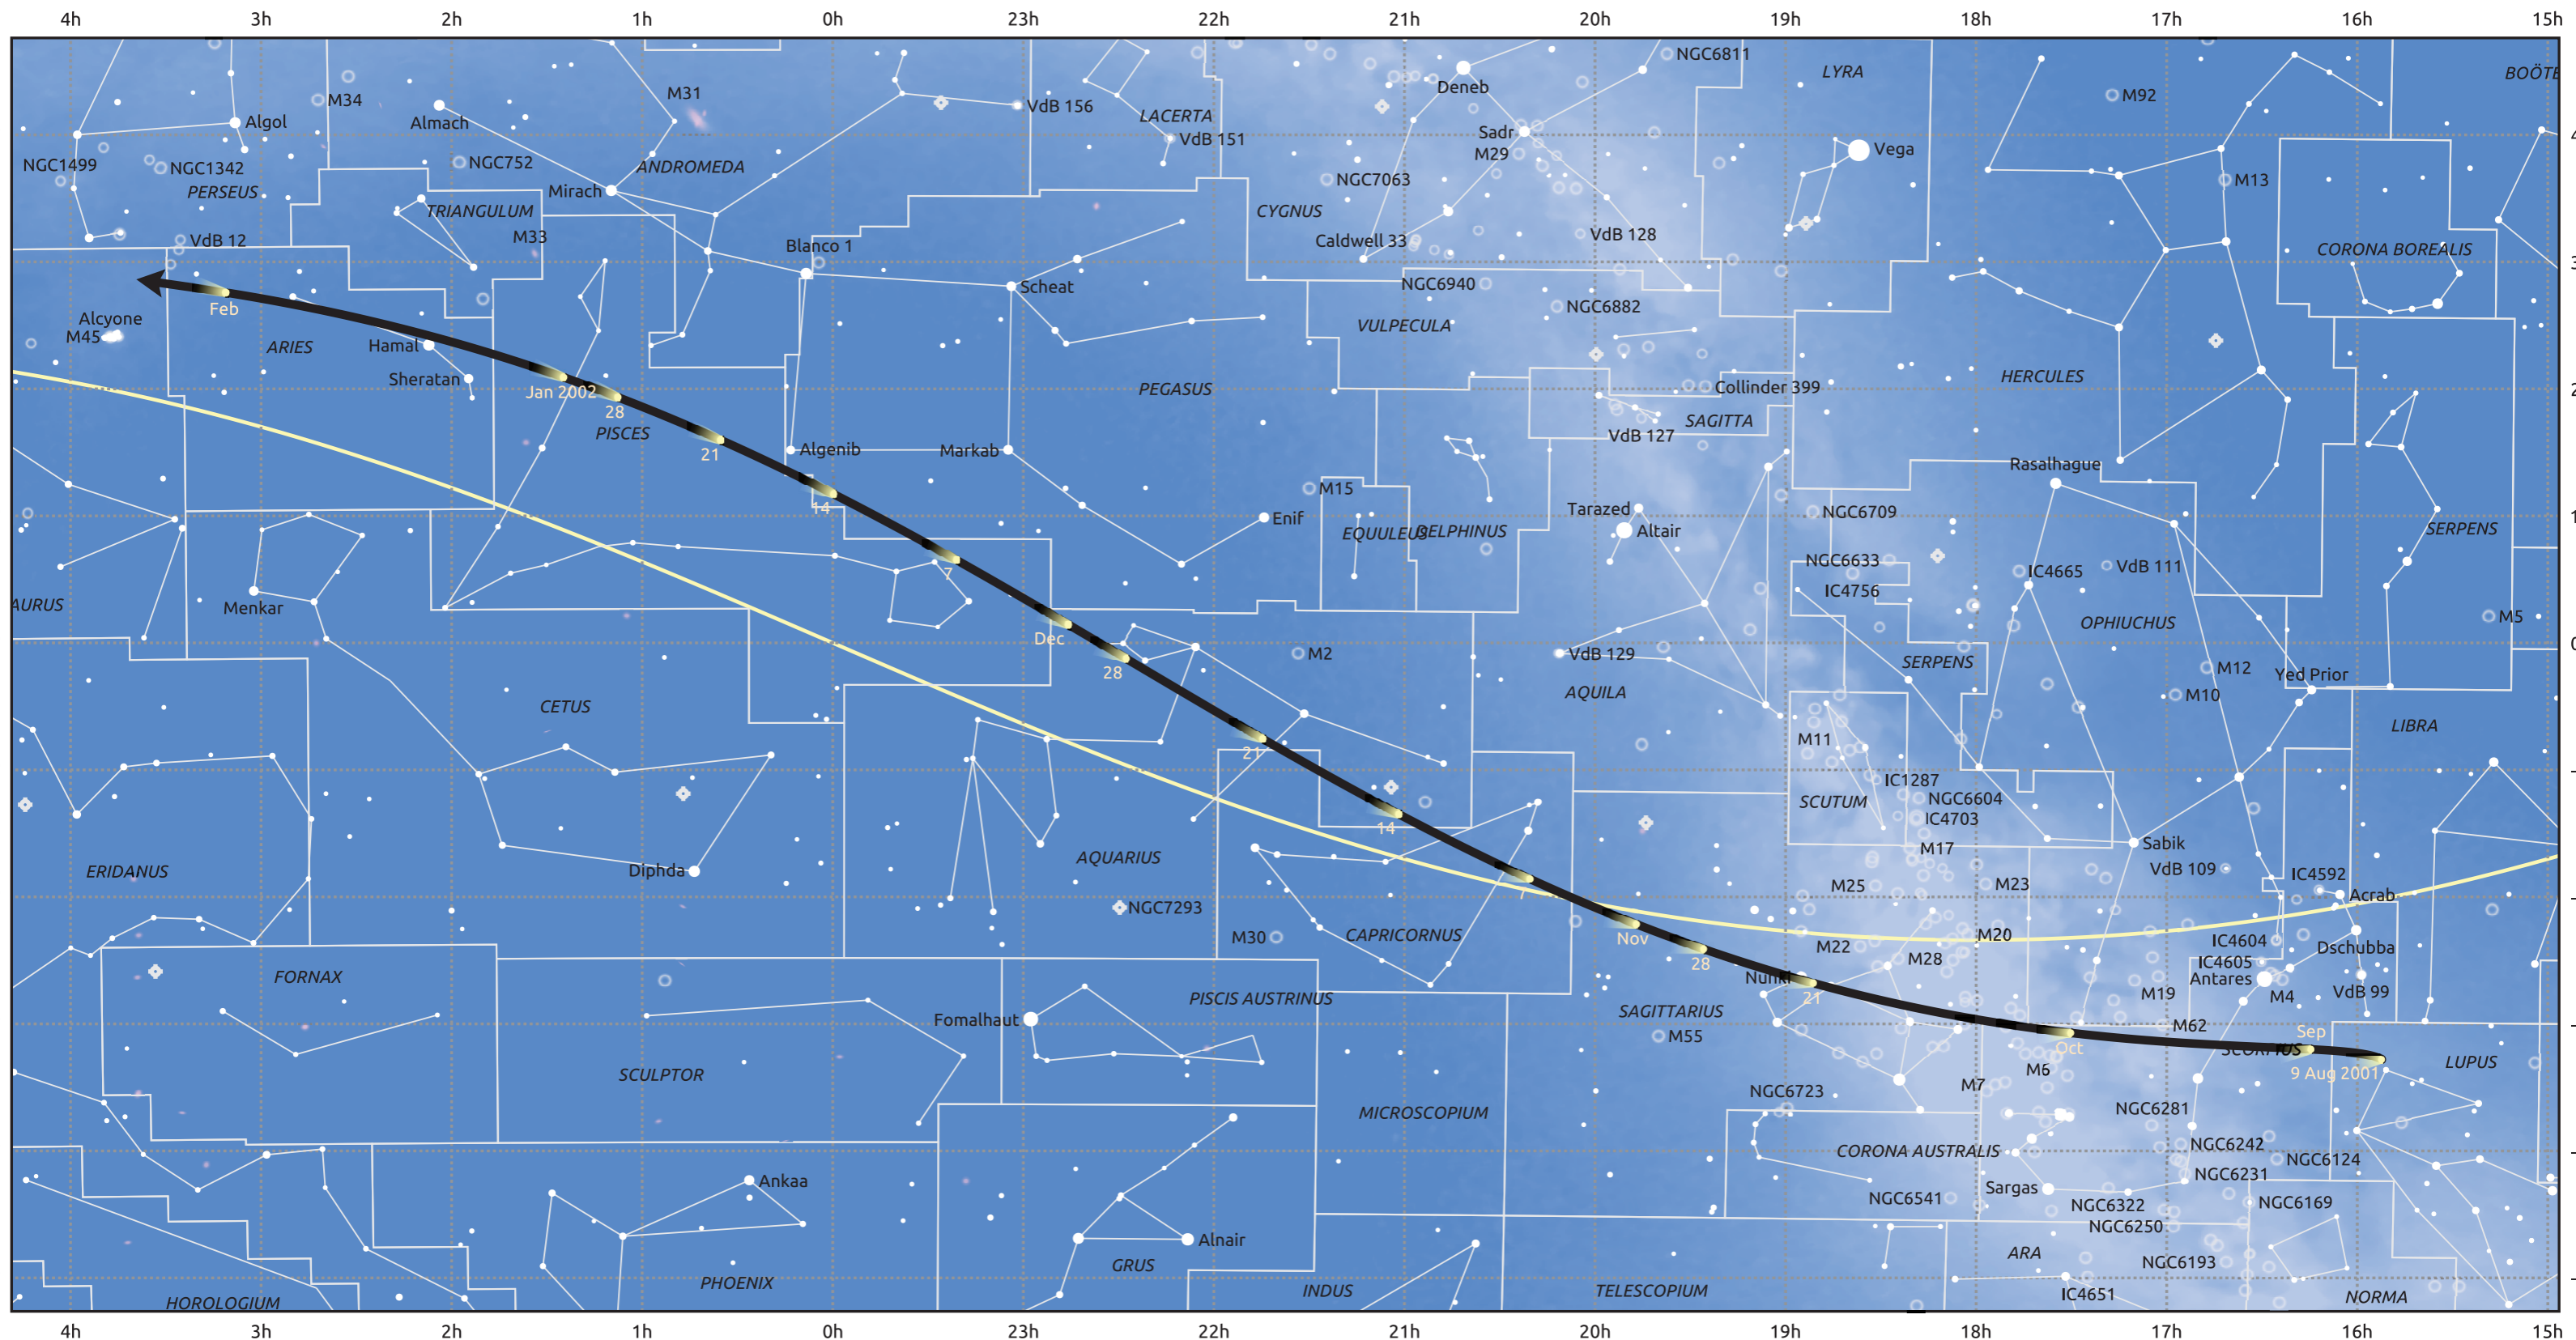

The path of 15P/Finlay starting on 9 Aug 2001

© Dominic Ford 2011–2025. Date markers placed at midnight UTC. Downloaded from <https://in-the-sky.org>

Magnitude scale: • 5.0 • 4.0 • 3.0 • 2.0 • 1.0 • 0.0

— Ecliptic Plane

Galaxy Bright nebula Open cluster Globular cluster Planetary nebula

Date	Mag
2001 Sep 1	9.0
2001 Sep 2	8.9
2001 Sep 23	7.9
2001 Oct 17	6.9
2001 Nov 1	6.6
2001 Dec 14	7.9
2001 Dec 28	9.0
2002 Jan 1	9.3
2002 Jan 11	10.0
2002 Jan 25	11.0