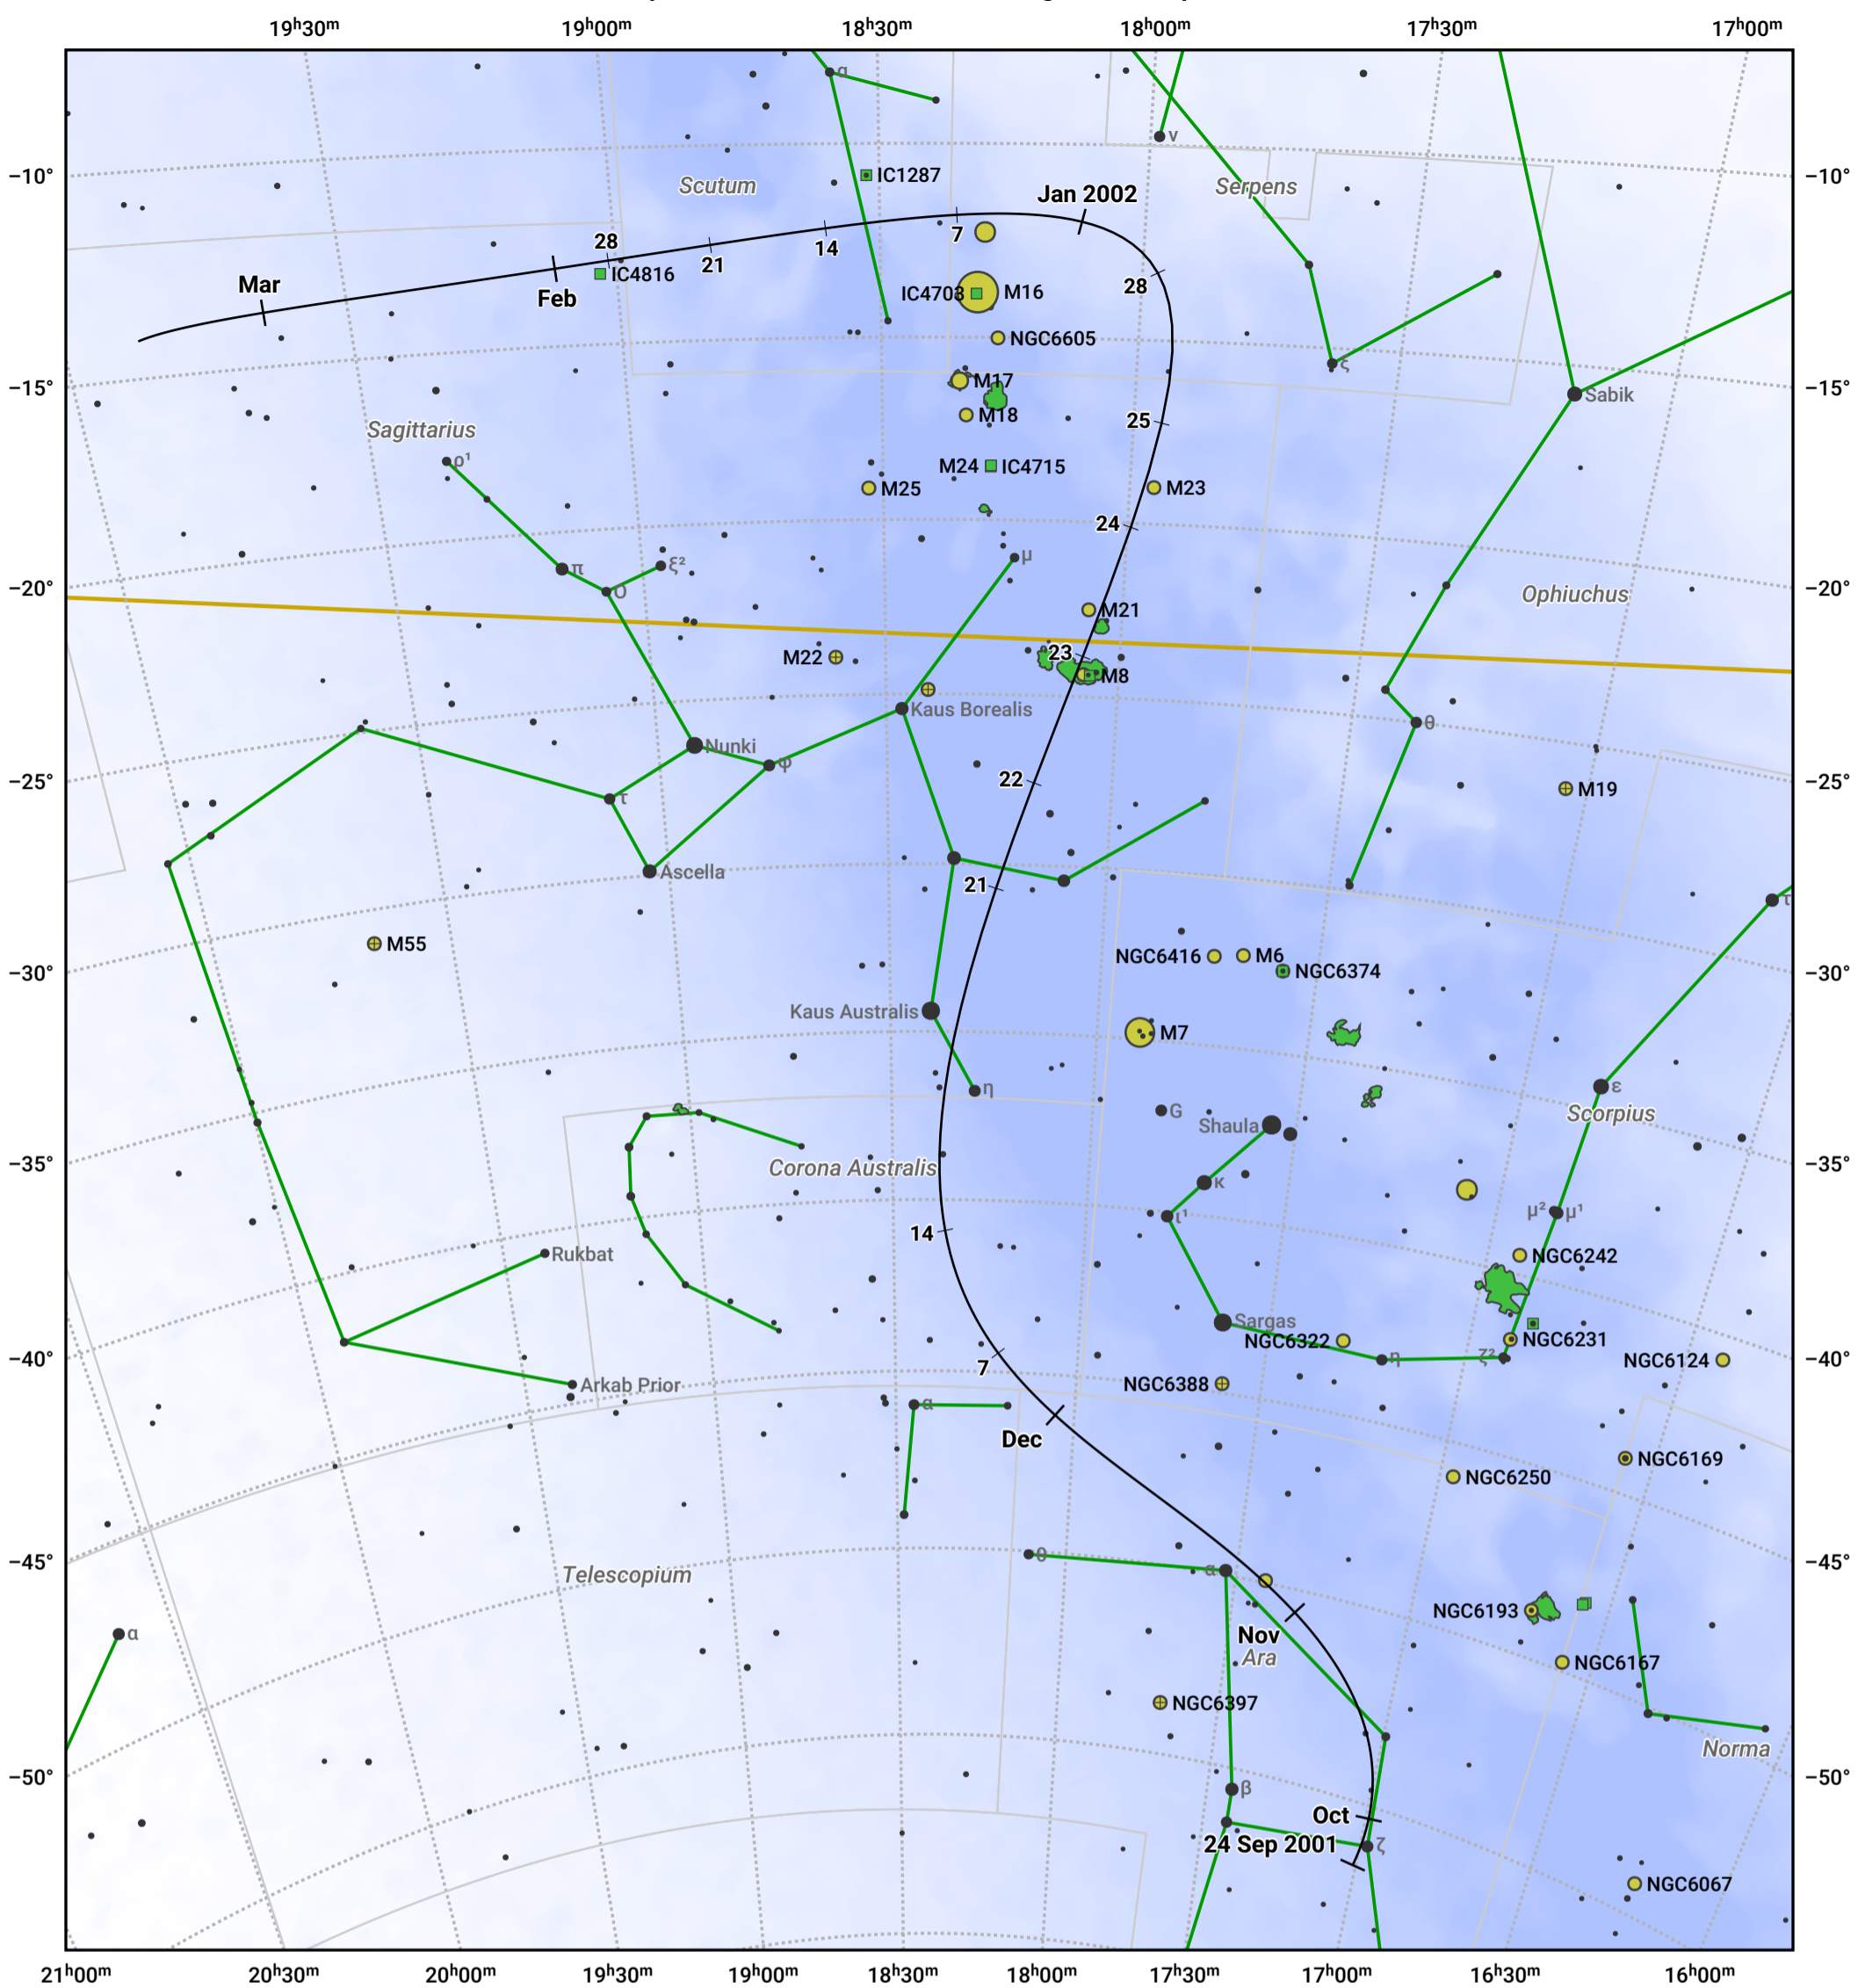

The path of 96P/Machholz starting on 24 Sep 2001

© Dominic Ford 2011–2024. Date markers placed at midnight UTC. Downloaded from <https://in-the-sky.org>

Magnitude scale: ● 6.0 ● 5.0 ● 4.0 ● 3.0 ● 2.0 ● 1.0

— Ecliptic Plane

● Galaxy ■ Bright nebula ● Open cluster ⊕ Globular cluster

Date	Mag
2001 Oct 18	18.8
2001 Nov 1	18.0
2001 Nov 3	17.8
2001 Nov 15	16.7
2001 Nov 24	15.6
2001 Dec 1	14.5
2001 Dec 6	13.4
2001 Dec 10	12.2
2001 Dec 13	11.2
2001 Dec 16	9.7
2001 Dec 18	8.5
2001 Dec 20	6.8
2001 Dec 22	4.8
2001 Dec 26	6.0
2001 Dec 27	7.0
2001 Dec 29	8.7
2001 Dec 31	10.0
2002 Jan 1	10.5
2002 Jan 2	11.0
2002 Jan 5	12.2
2002 Jan 9	13.4
2002 Jan 14	14.6
2002 Jan 20	15.6
2002 Jan 28	16.7
2002 Feb 7	17.7
2002 Feb 22	18.8
2002 Mar 1	19.2
2002 Mar 14	19.8