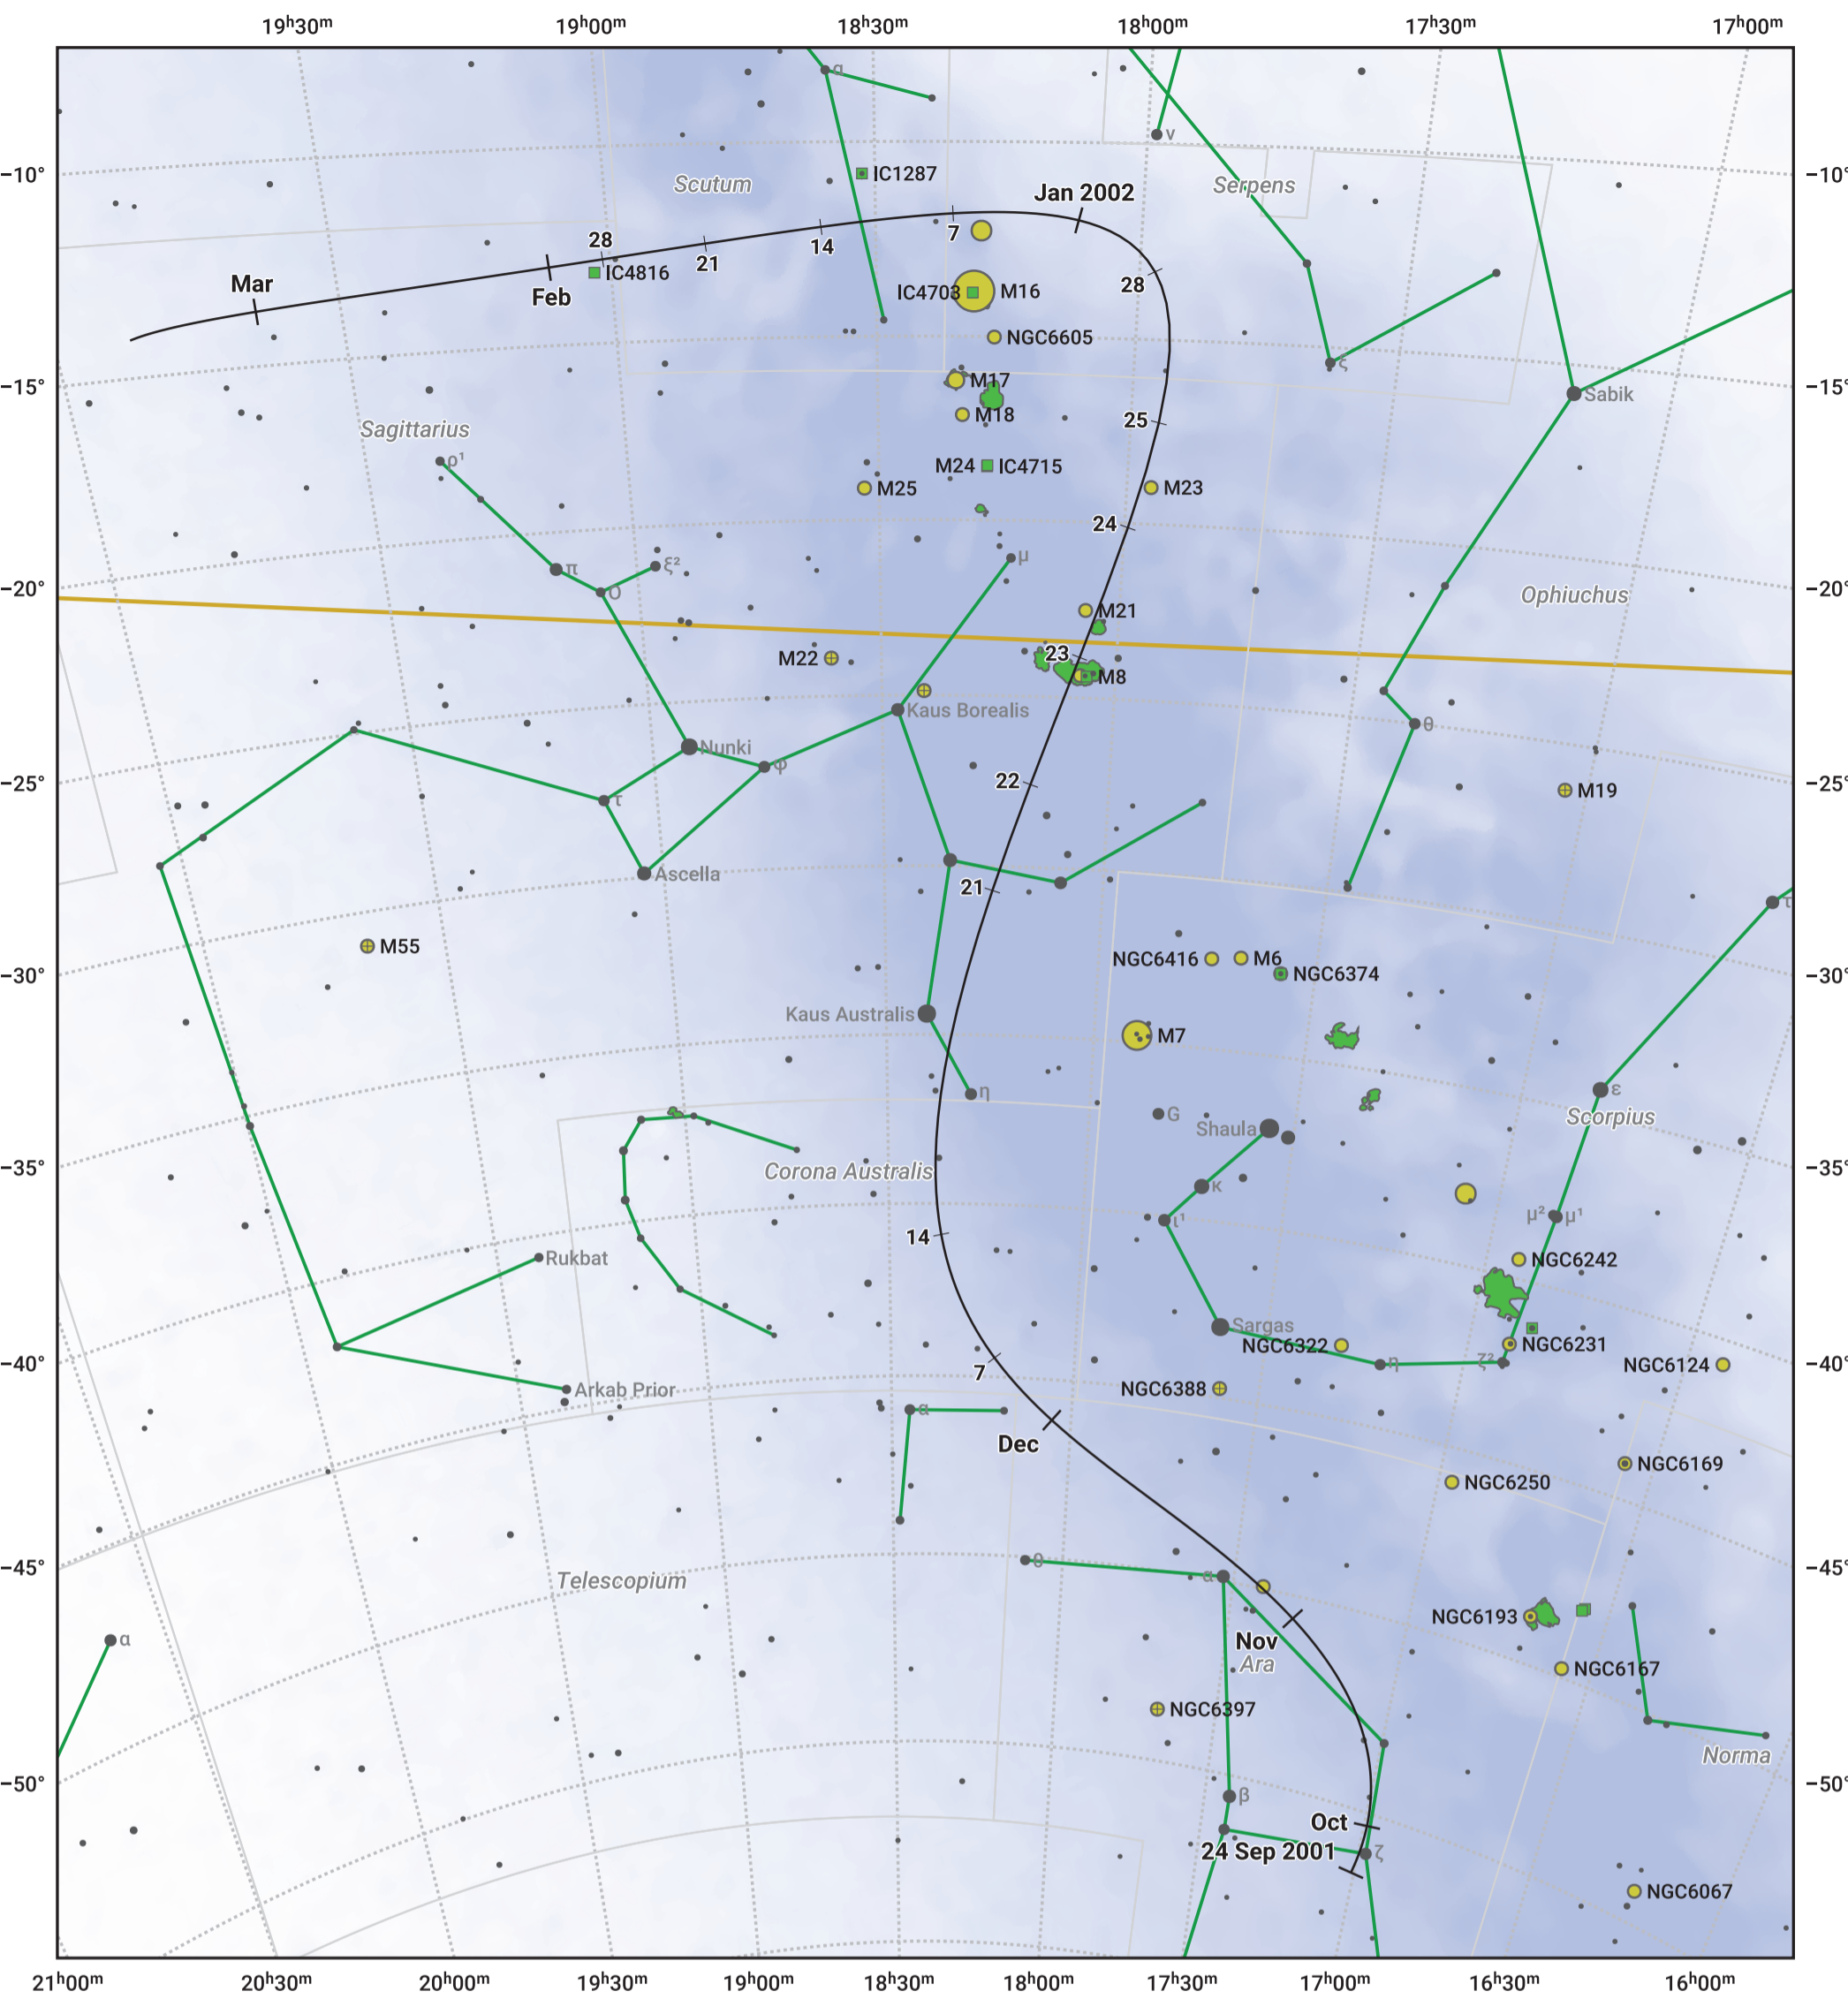

The path of 96P/Machholz starting on 24 Sep 2001

© Dominic Ford 2011–2024. Date markers placed at midnight UTC. Downloaded from <https://in-the-sky.org>

Magnitude scale: ● 6.0 ● 5.0 ● 4.0 ● 3.0 ● 2.0 ● 1.0

— Ecliptic Plane

- Galaxy
- Bright nebula
- Open cluster
- ⊕ Globular cluster

Date	Mag
2001 Oct 18	18.8
2001 Nov 1	18.0
2001 Nov 3	17.8
2001 Nov 15	16.7
2001 Nov 24	15.6
2001 Dec 1	14.5
2001 Dec 6	13.4
2001 Dec 10	12.2
2001 Dec 13	11.2
2001 Dec 16	9.7
2001 Dec 18	8.5
2001 Dec 20	6.8
2001 Dec 22	4.8
2001 Dec 26	6.0
2001 Dec 27	7.0
2001 Dec 29	8.7
2001 Dec 31	10.0
2002 Jan 1	10.5
2002 Jan 2	11.0
2002 Jan 5	12.2
2002 Jan 9	13.4
2002 Jan 14	14.6
2002 Jan 20	15.6
2002 Jan 28	16.7
2002 Feb 7	17.7
2002 Feb 22	18.8
2002 Mar 1	19.2
2002 Mar 14	19.8