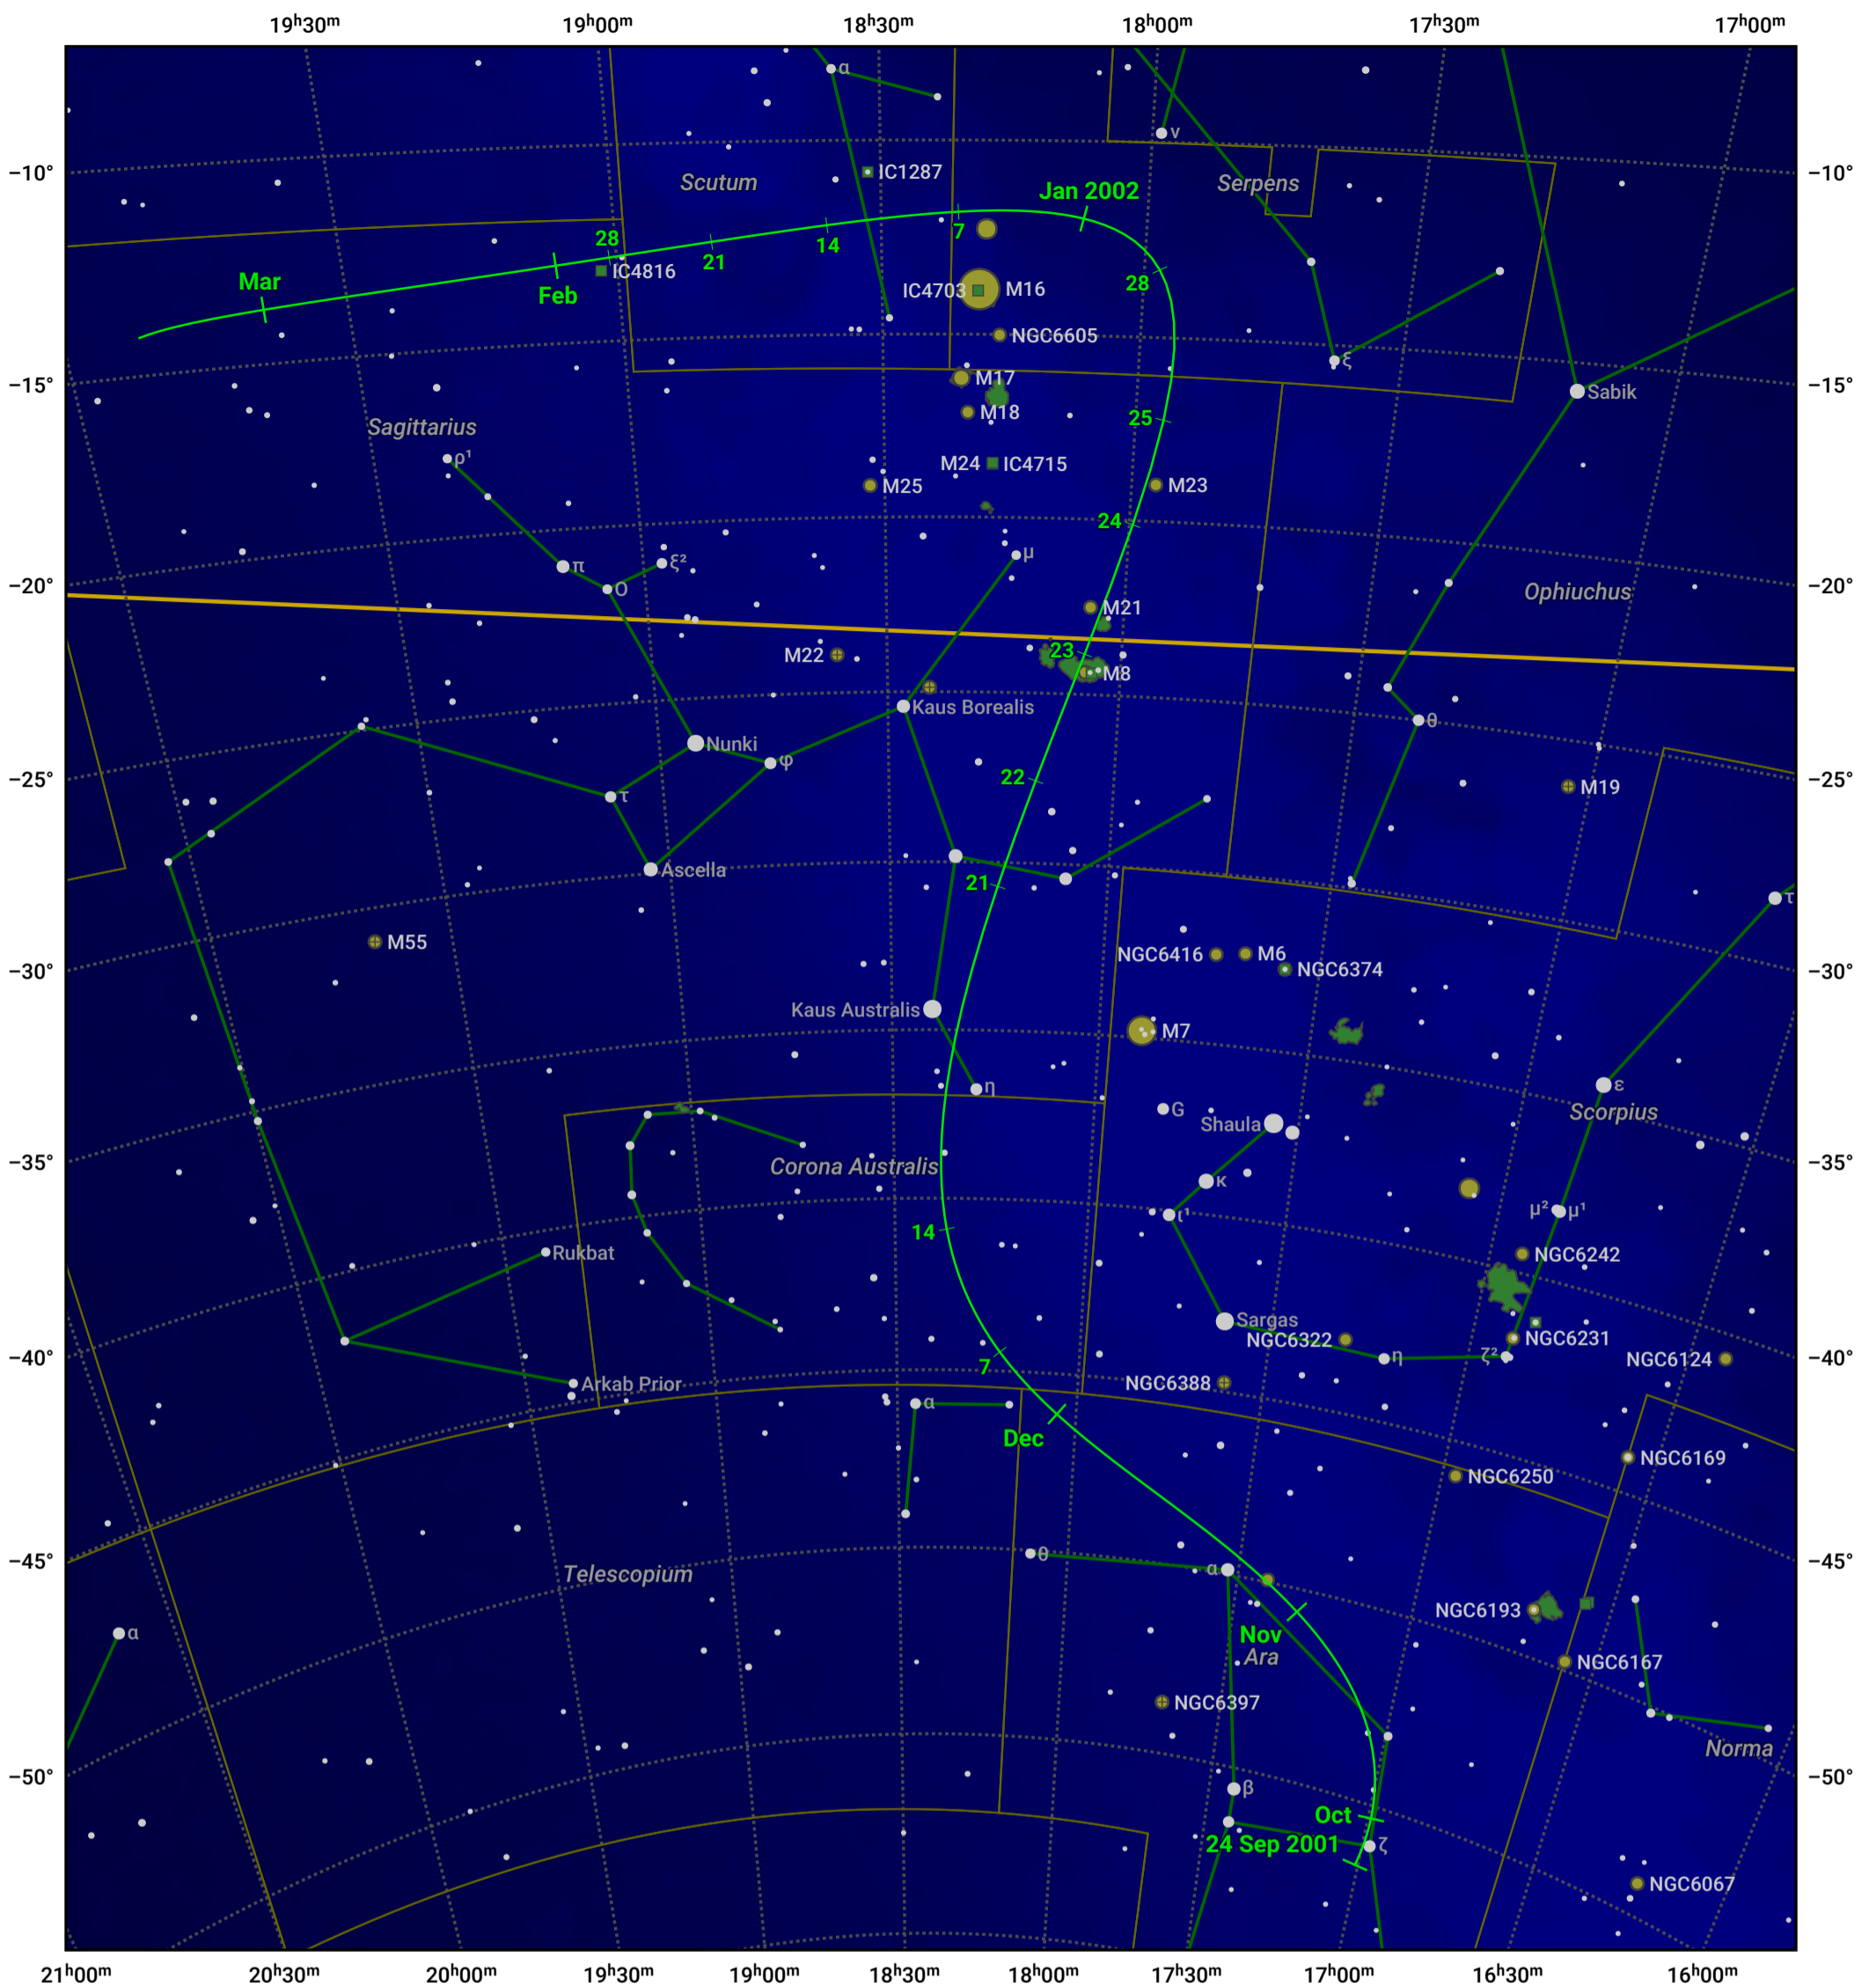

# The path of 96P/Machholz starting on 24 Sep 2001

© Dominic Ford 2011–2024. Date markers placed at midnight UTC. Downloaded from <https://in-the-sky.org>

Magnitude scale: • 6.0 • 5.0 • 4.0 • 3.0 • 2.0 • 1.0

— Ecliptic Plane

● Galaxy    ■ Bright nebula    ● Open cluster    ⊕ Globular cluster

Date	Mag
2001 Oct 18	18.8
2001 Nov 1	18.0
2001 Nov 3	17.8
2001 Nov 15	16.7
2001 Nov 24	15.6
2001 Dec 1	14.5
2001 Dec 6	13.4
2001 Dec 10	12.2
2001 Dec 13	11.2
2001 Dec 16	9.7
2001 Dec 18	8.5
2001 Dec 20	6.8
2001 Dec 22	4.8
2001 Dec 26	6.0
2001 Dec 27	7.0
2001 Dec 29	8.7
2001 Dec 31	10.0
2002 Jan 1	10.5
2002 Jan 2	11.0
2002 Jan 5	12.2
2002 Jan 9	13.4
2002 Jan 14	14.6
2002 Jan 20	15.6
2002 Jan 28	16.7
2002 Feb 7	17.7
2002 Feb 22	18.8
2002 Mar 1	19.2
2002 Mar 14	19.8