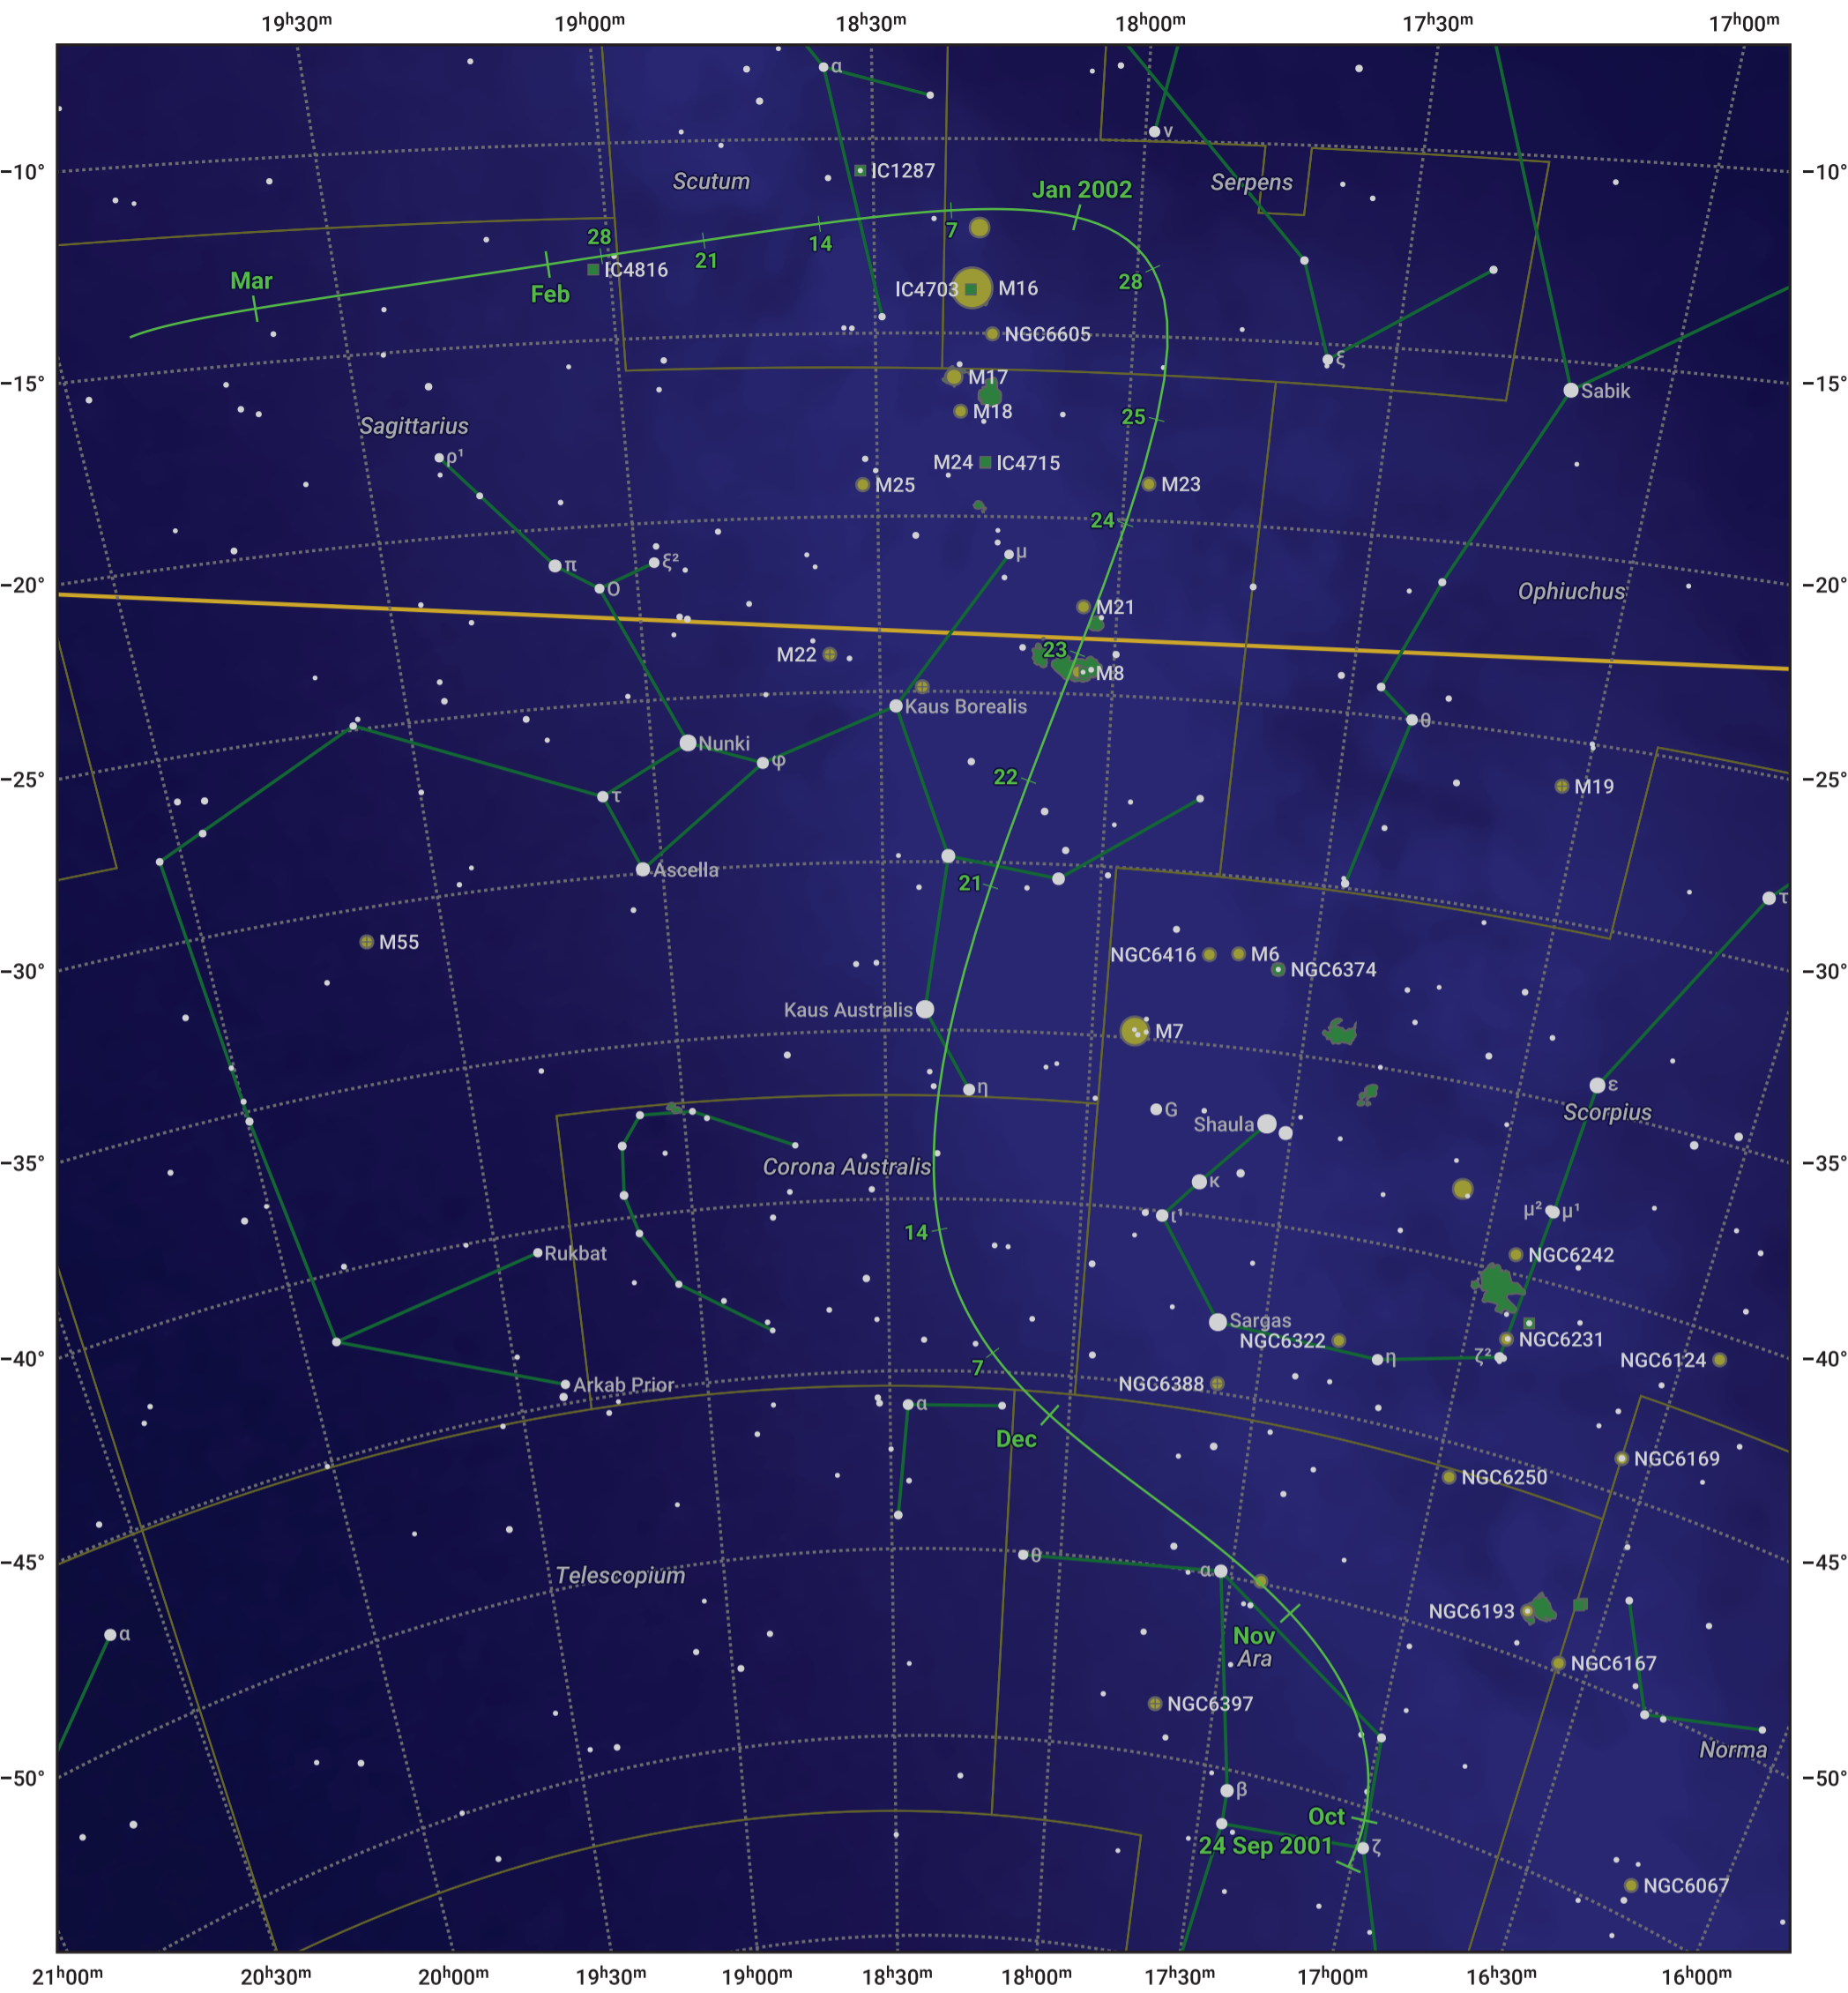

The path of 96P/Machholz starting on 24 Sep 2001

© Dominic Ford 2011–2024. Date markers placed at midnight UTC. Downloaded from <https://in-the-sky.org>

Magnitude scale: ● 6.0 ● 5.0 ● 4.0 ● 3.0 ● 2.0 ● 1.0

— Ecliptic Plane

- Galaxy
- Bright nebula
- Open cluster
- ⊕ Globular cluster

Date	Mag
2001 Oct 18	18.8
2001 Nov 1	18.0
2001 Nov 3	17.8
2001 Nov 15	16.7
2001 Nov 24	15.6
2001 Dec 1	14.5
2001 Dec 6	13.4
2001 Dec 10	12.2
2001 Dec 13	11.2
2001 Dec 16	9.7
2001 Dec 18	8.5
2001 Dec 20	6.8
2001 Dec 22	4.8
2001 Dec 26	6.0
2001 Dec 27	7.0
2001 Dec 29	8.7
2001 Dec 31	10.0
2002 Jan 1	10.5
2002 Jan 2	11.0
2002 Jan 5	12.2
2002 Jan 9	13.4
2002 Jan 14	14.6
2002 Jan 20	15.6
2002 Jan 28	16.7
2002 Feb 7	17.7
2002 Feb 22	18.8
2002 Mar 1	19.2
2002 Mar 14	19.8