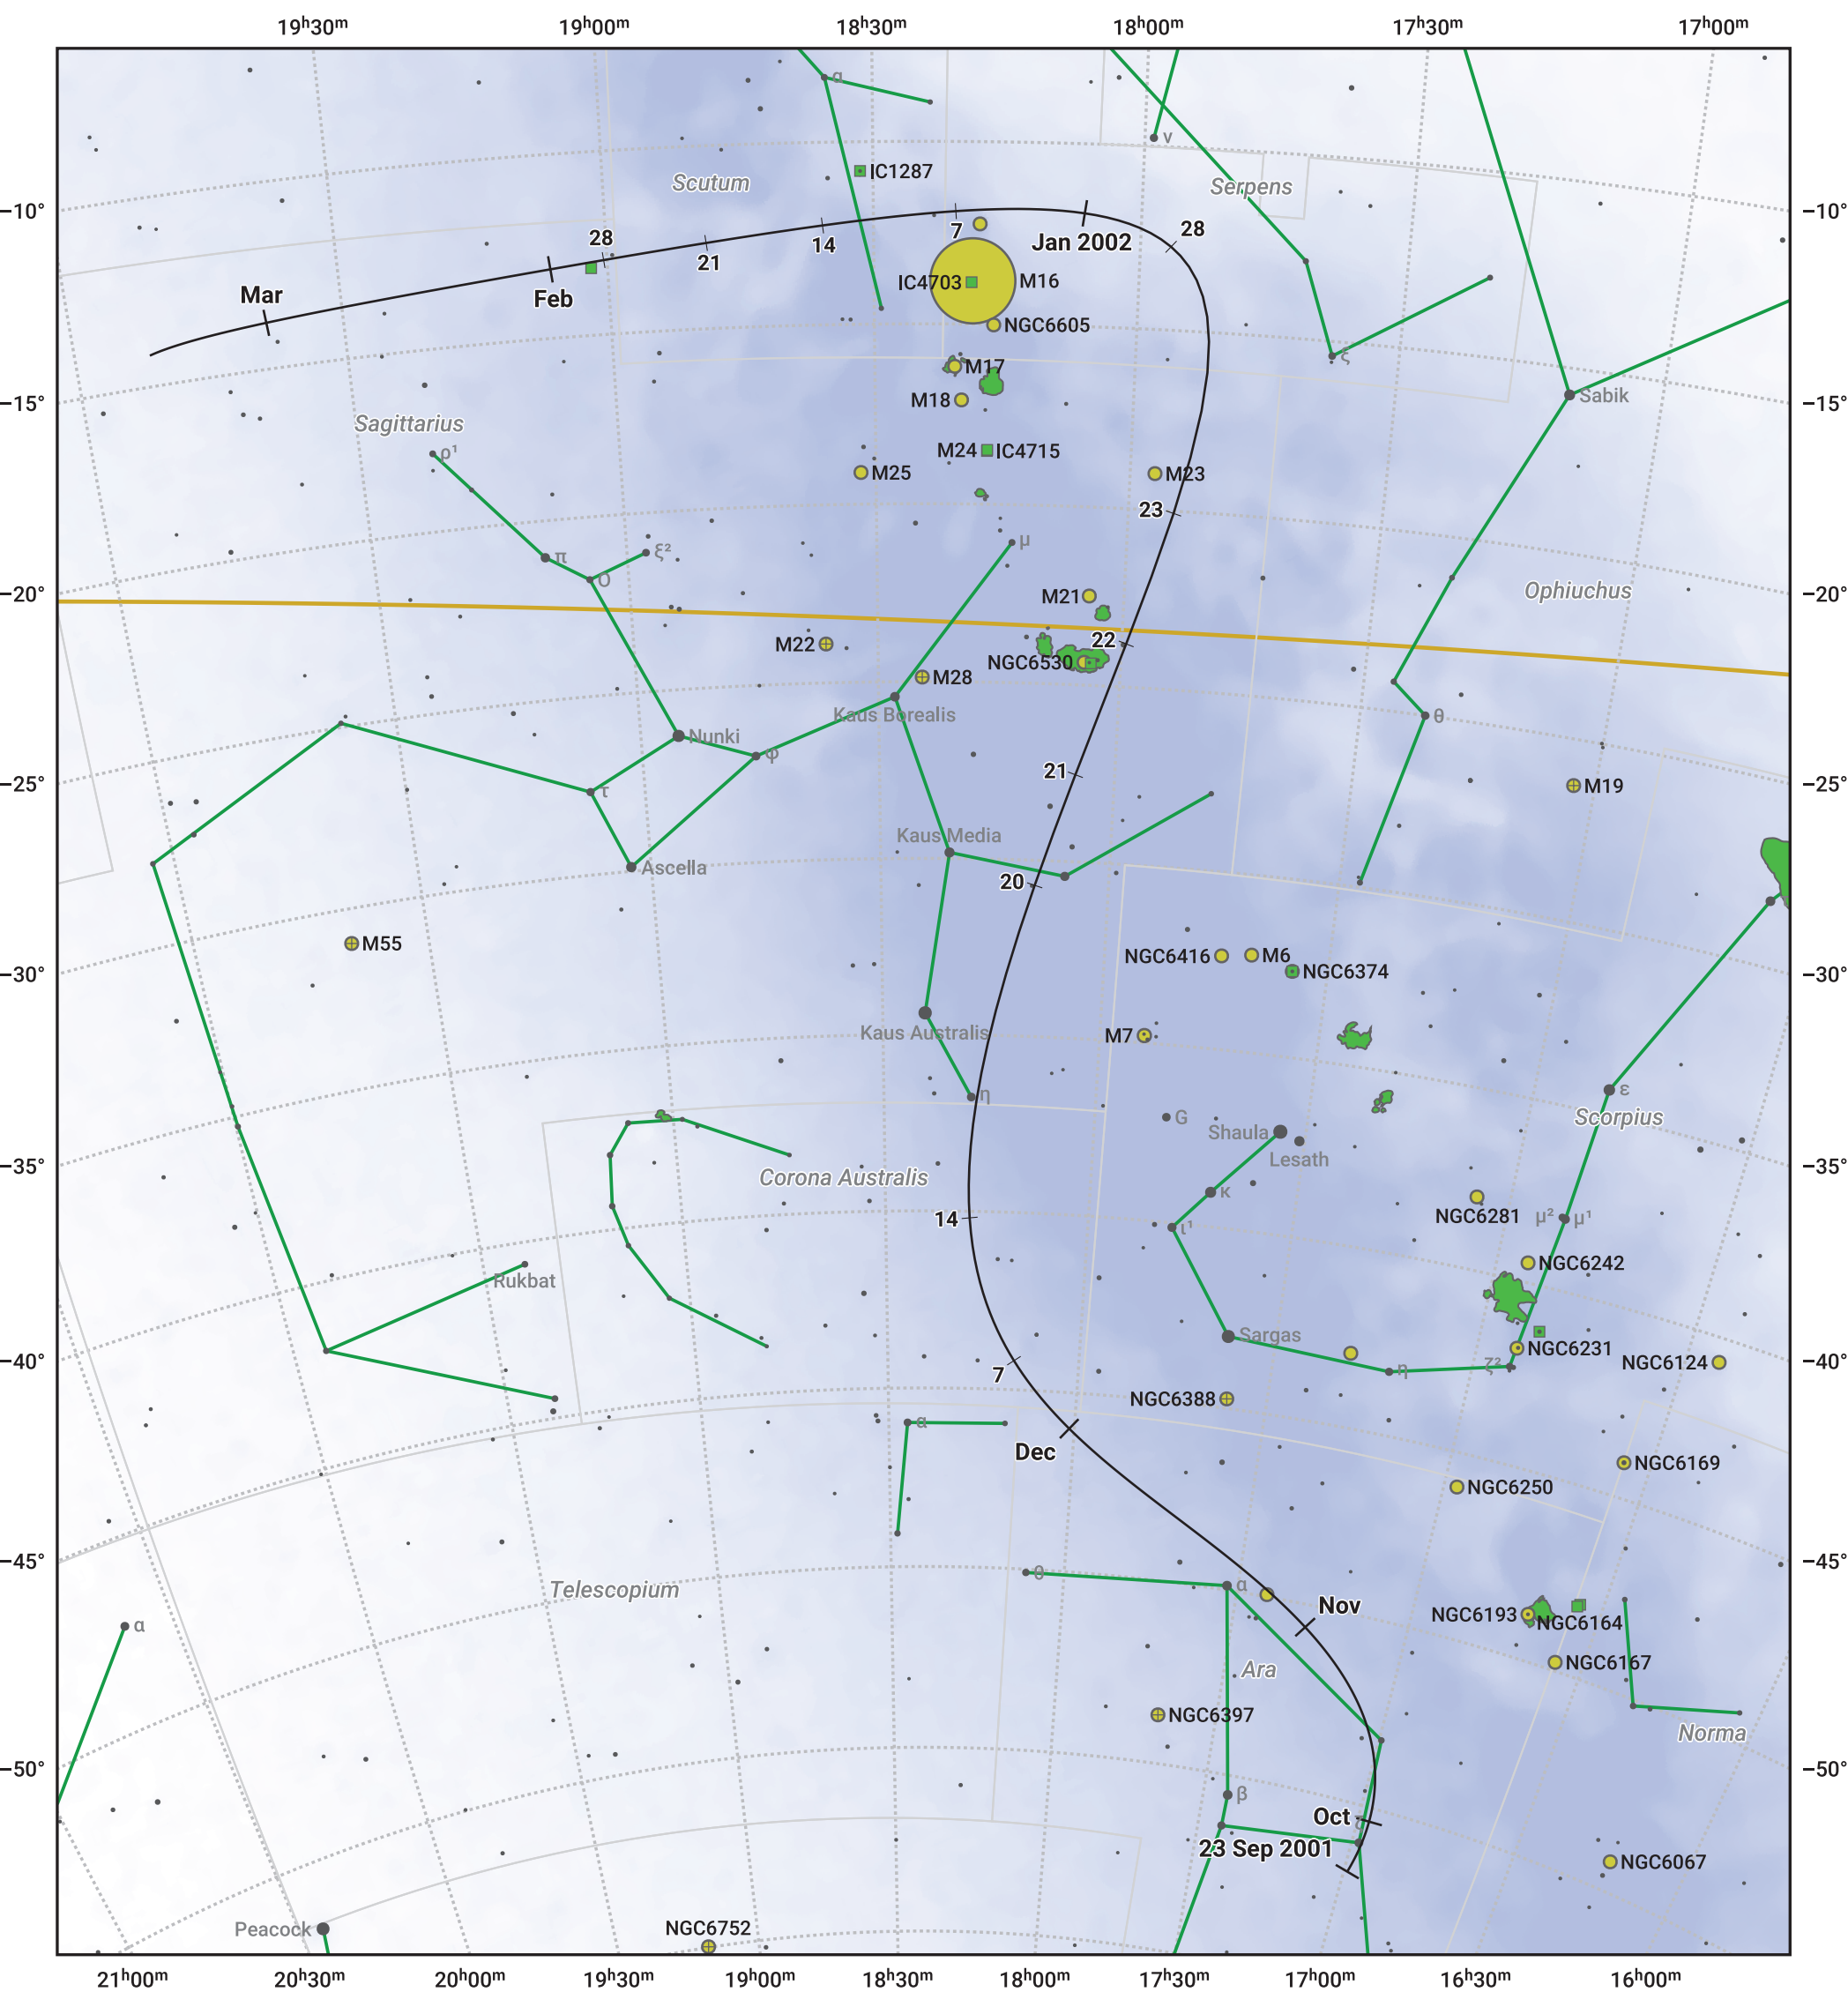

The path of 96P/Machholz starting on 23 Sep 2001

© Dominic Ford 2011–2024. Date markers placed at midnight UTC. Downloaded from <https://in-the-sky.org>

Magnitude scale: ● 6.0 ● 5.0 ● 4.0 ● 3.0 ● 2.0 ● 1.0

— Ecliptic Plane

● Galaxy ■ Bright nebula ● Open cluster ⊕ Globular cluster

Date	Mag
2001 Oct 17	18.8
2001 Nov 1	17.9
2001 Nov 2	17.8
2001 Nov 14	16.7
2001 Nov 23	15.6
2001 Nov 30	14.5
2001 Dec 5	13.4
2001 Dec 9	12.2
2001 Dec 12	11.1
2001 Dec 15	9.7
2001 Dec 17	8.4
2001 Dec 19	6.8
2001 Dec 22	4.0
2001 Dec 25	6.0
2001 Dec 26	7.0
2001 Dec 28	8.7
2001 Dec 30	10.0
2002 Jan 1	11.0
2002 Jan 4	12.2
2002 Jan 8	13.4
2002 Jan 13	14.6
2002 Jan 19	15.6
2002 Jan 27	16.7
2002 Feb 6	17.7
2002 Feb 20	18.8
2002 Mar 1	19.3
2002 Mar 12	19.8