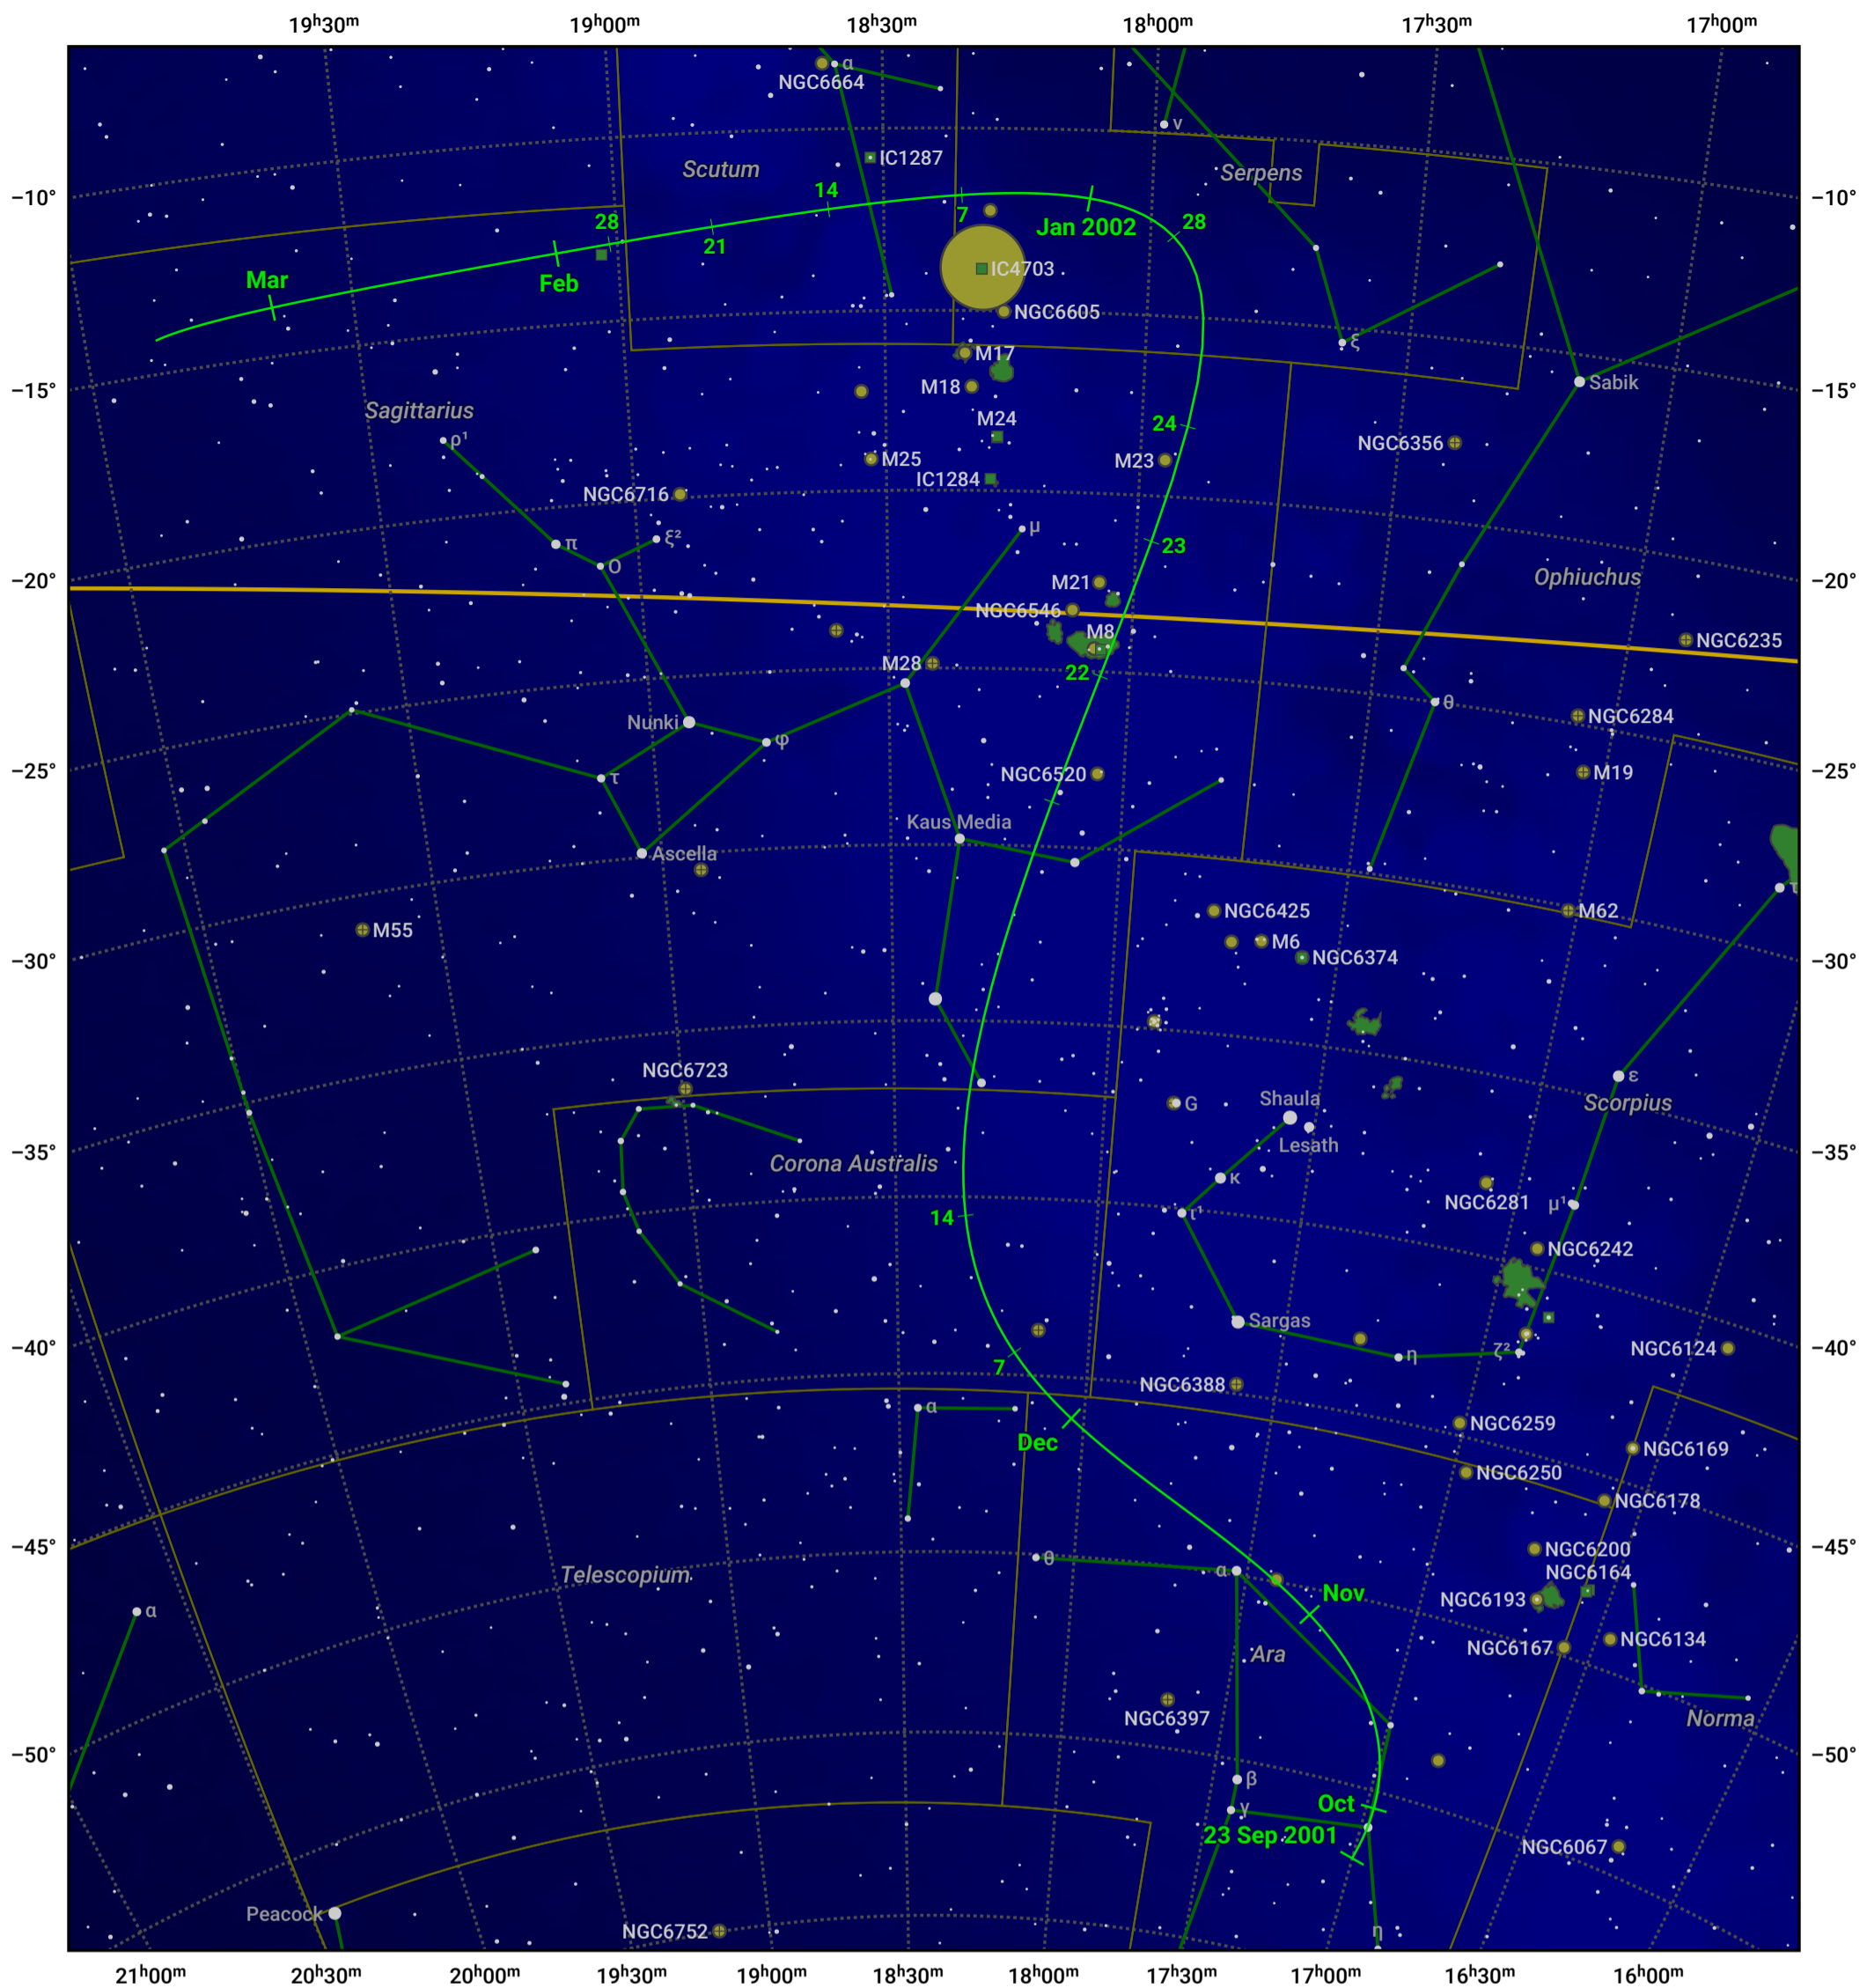

The path of 96P/Machholz starting on 23 Sep 2001

© Dominic Ford 2011–2024. Date markers placed at midnight UTC. Downloaded from <https://in-the-sky.org>

Magnitude scale: ● 7.0 ● 6.0 ● 5.0 ● 4.0 ● 3.0 ● 2.0 ● 1.0

— Ecliptic Plane

● Galaxy ■ Bright nebula ● Open cluster ● Globular cluster

Date	Mag
2001 Oct 17	18.8
2001 Nov 1	17.9
2001 Nov 2	17.8
2001 Nov 14	16.7
2001 Nov 23	15.6
2001 Nov 30	14.5
2001 Dec 5	13.4
2001 Dec 9	12.3
2001 Dec 12	11.3
2001 Dec 15	9.9
2001 Dec 17	8.7
2001 Dec 19	7.2
2001 Dec 22	4.4
2001 Dec 25	5.6
2001 Dec 26	6.6
2001 Dec 28	8.4
2001 Dec 30	9.7
2002 Jan 1	10.8
2002 Jan 4	12.0
2002 Jan 8	13.3
2002 Jan 13	14.5
2002 Jan 19	15.5
2002 Jan 27	16.6
2002 Feb 6	17.7
2002 Feb 20	18.7
2002 Mar 1	19.2
2002 Mar 11	19.7