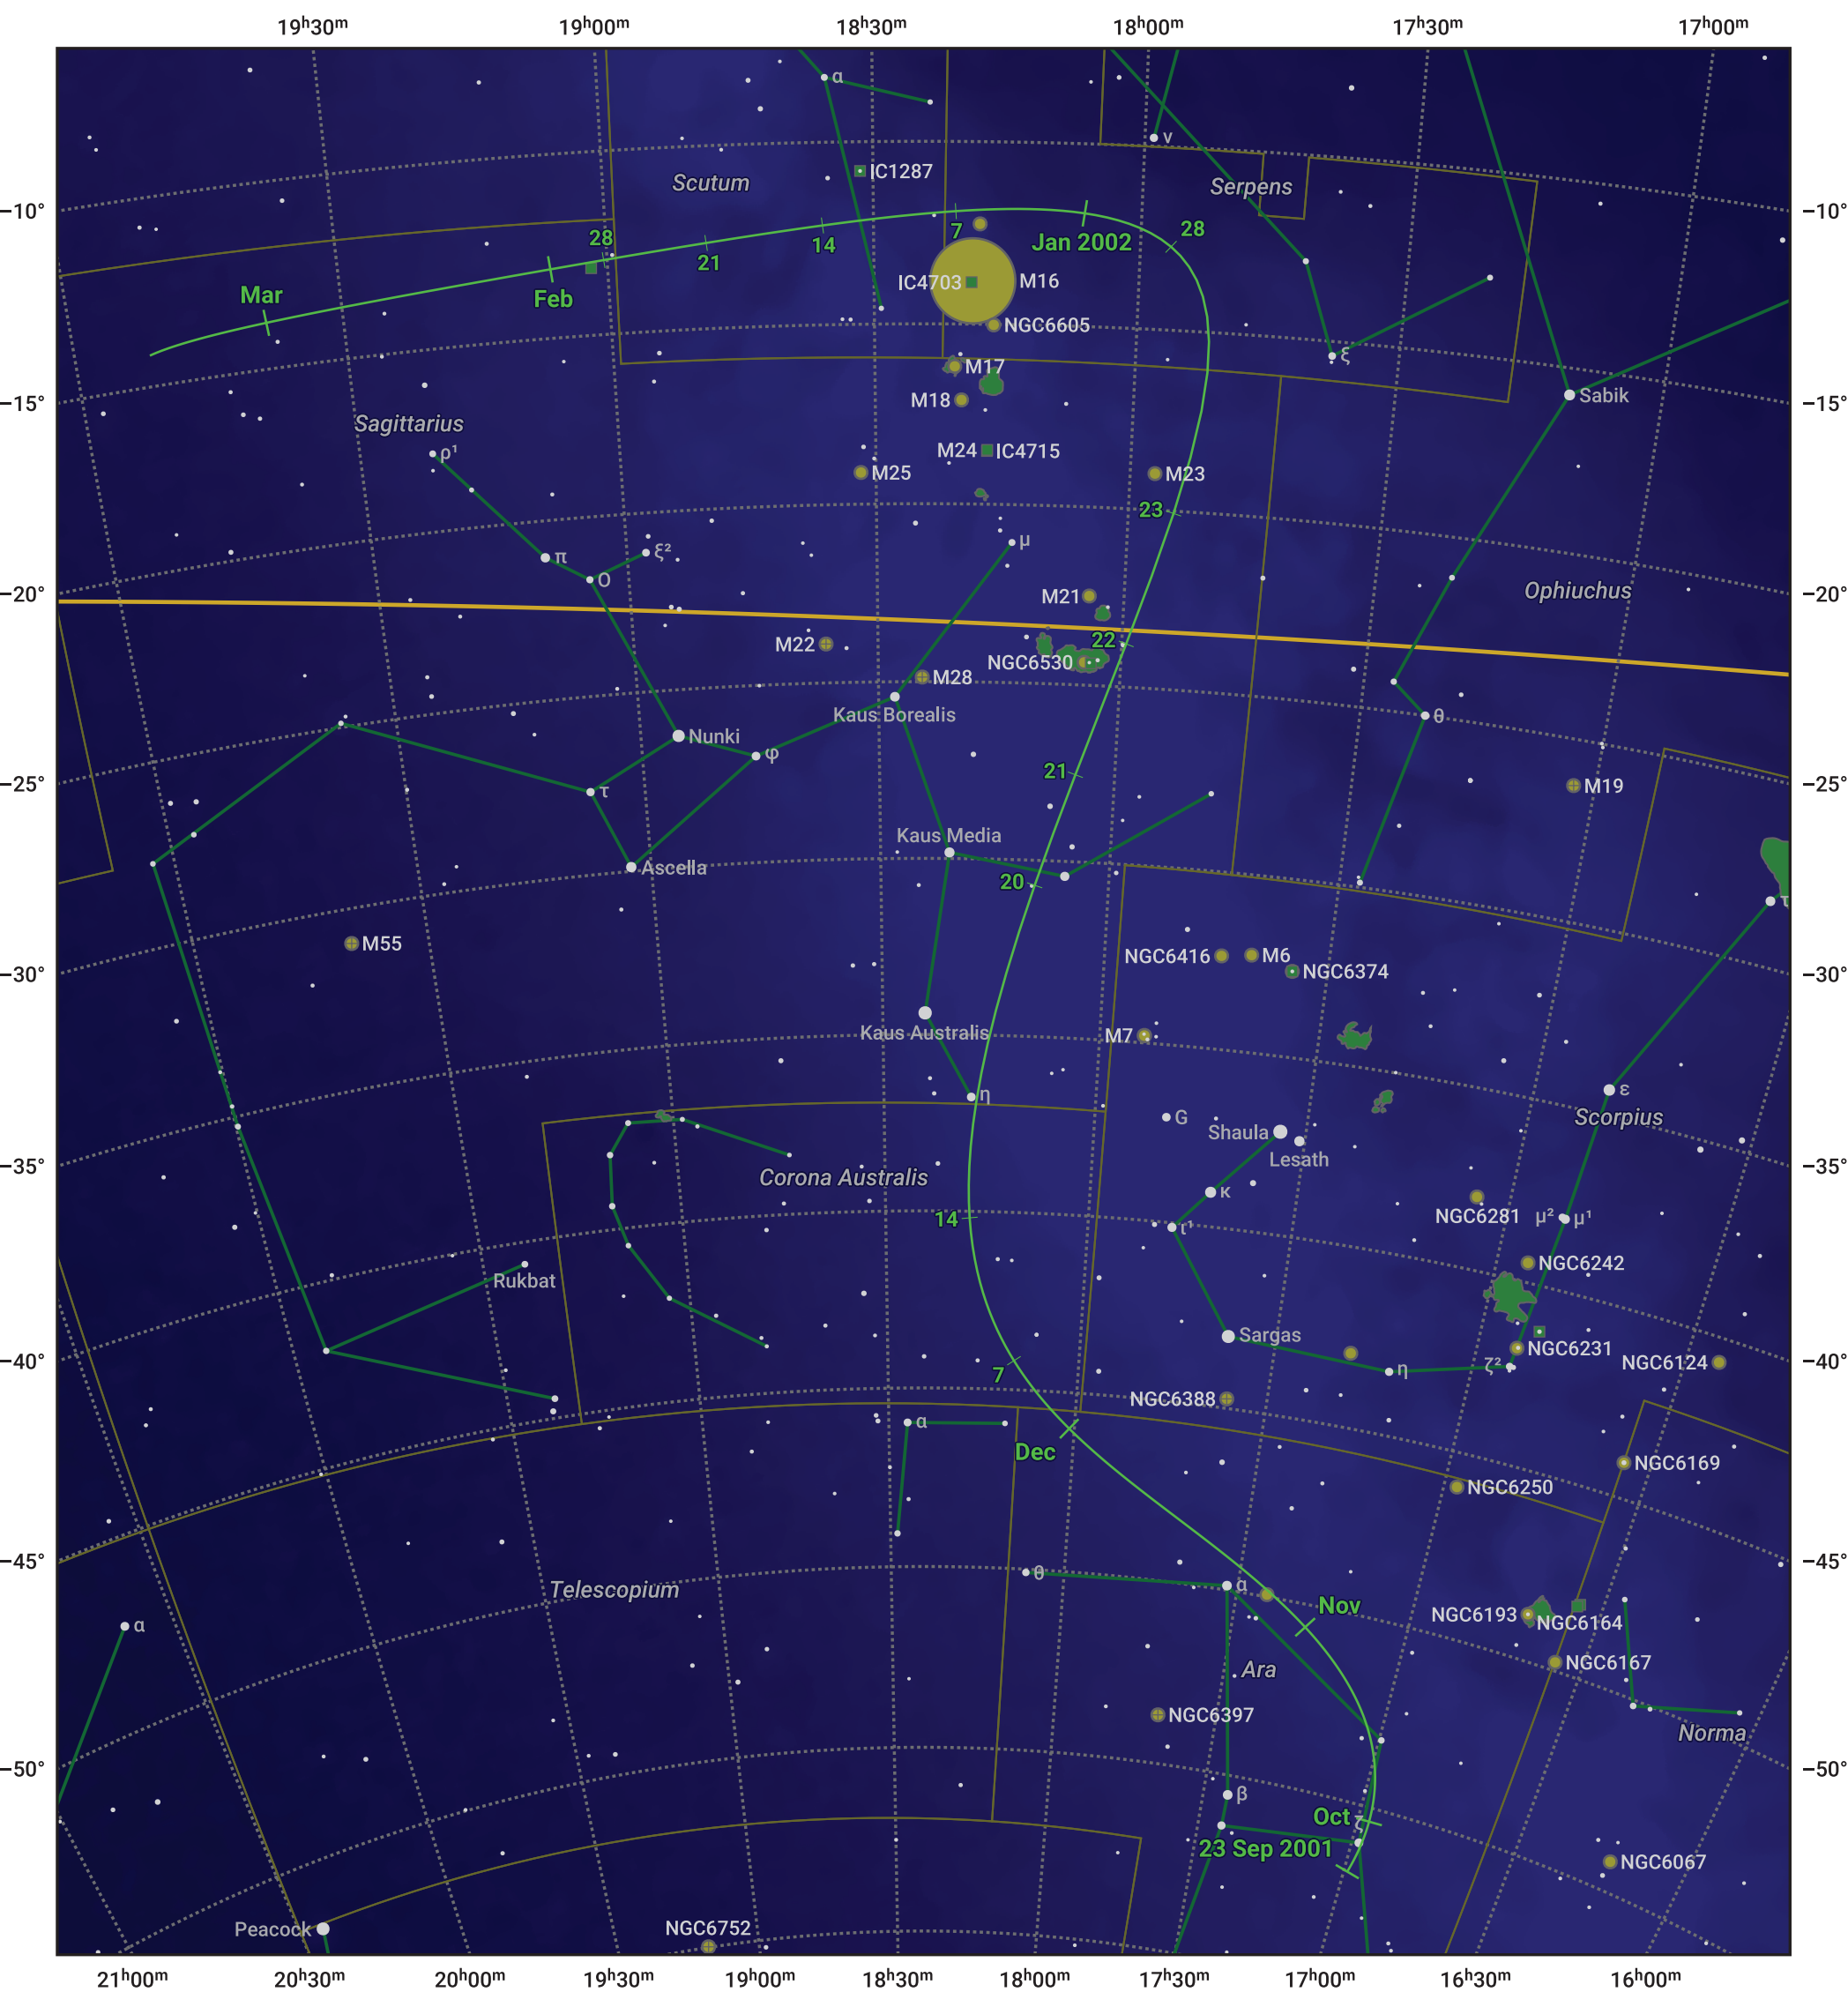

The path of 96P/Machholz starting on 23 Sep 2001

© Dominic Ford 2011–2024. Date markers placed at midnight UTC. Downloaded from <https://in-the-sky.org>

Magnitude scale: 6.0 5.0 4.0 3.0 2.0 1.0

— Ecliptic Plane

Galaxy Bright nebula Open cluster Globular cluster

| Date | Mag |
|-------------|------|
| 2001 Oct 17 | 18.8 |
| 2001 Nov 1 | 17.9 |
| 2001 Nov 2 | 17.8 |
| 2001 Nov 14 | 16.7 |
| 2001 Nov 23 | 15.6 |
| 2001 Nov 30 | 14.5 |
| 2001 Dec 5 | 13.4 |
| 2001 Dec 9 | 12.2 |
| 2001 Dec 12 | 11.1 |
| 2001 Dec 15 | 9.7 |
| 2001 Dec 17 | 8.4 |
| 2001 Dec 19 | 6.8 |
| 2001 Dec 22 | 4.0 |
| 2001 Dec 25 | 6.0 |
| 2001 Dec 26 | 7.0 |
| 2001 Dec 28 | 8.7 |
| 2001 Dec 30 | 10.0 |
| 2002 Jan 1 | 11.0 |
| 2002 Jan 4 | 12.2 |
| 2002 Jan 8 | 13.4 |
| 2002 Jan 13 | 14.6 |
| 2002 Jan 19 | 15.6 |
| 2002 Jan 27 | 16.7 |
| 2002 Feb 6 | 17.7 |
| 2002 Feb 20 | 18.8 |
| 2002 Mar 1 | 19.3 |
| 2002 Mar 12 | 19.8 |