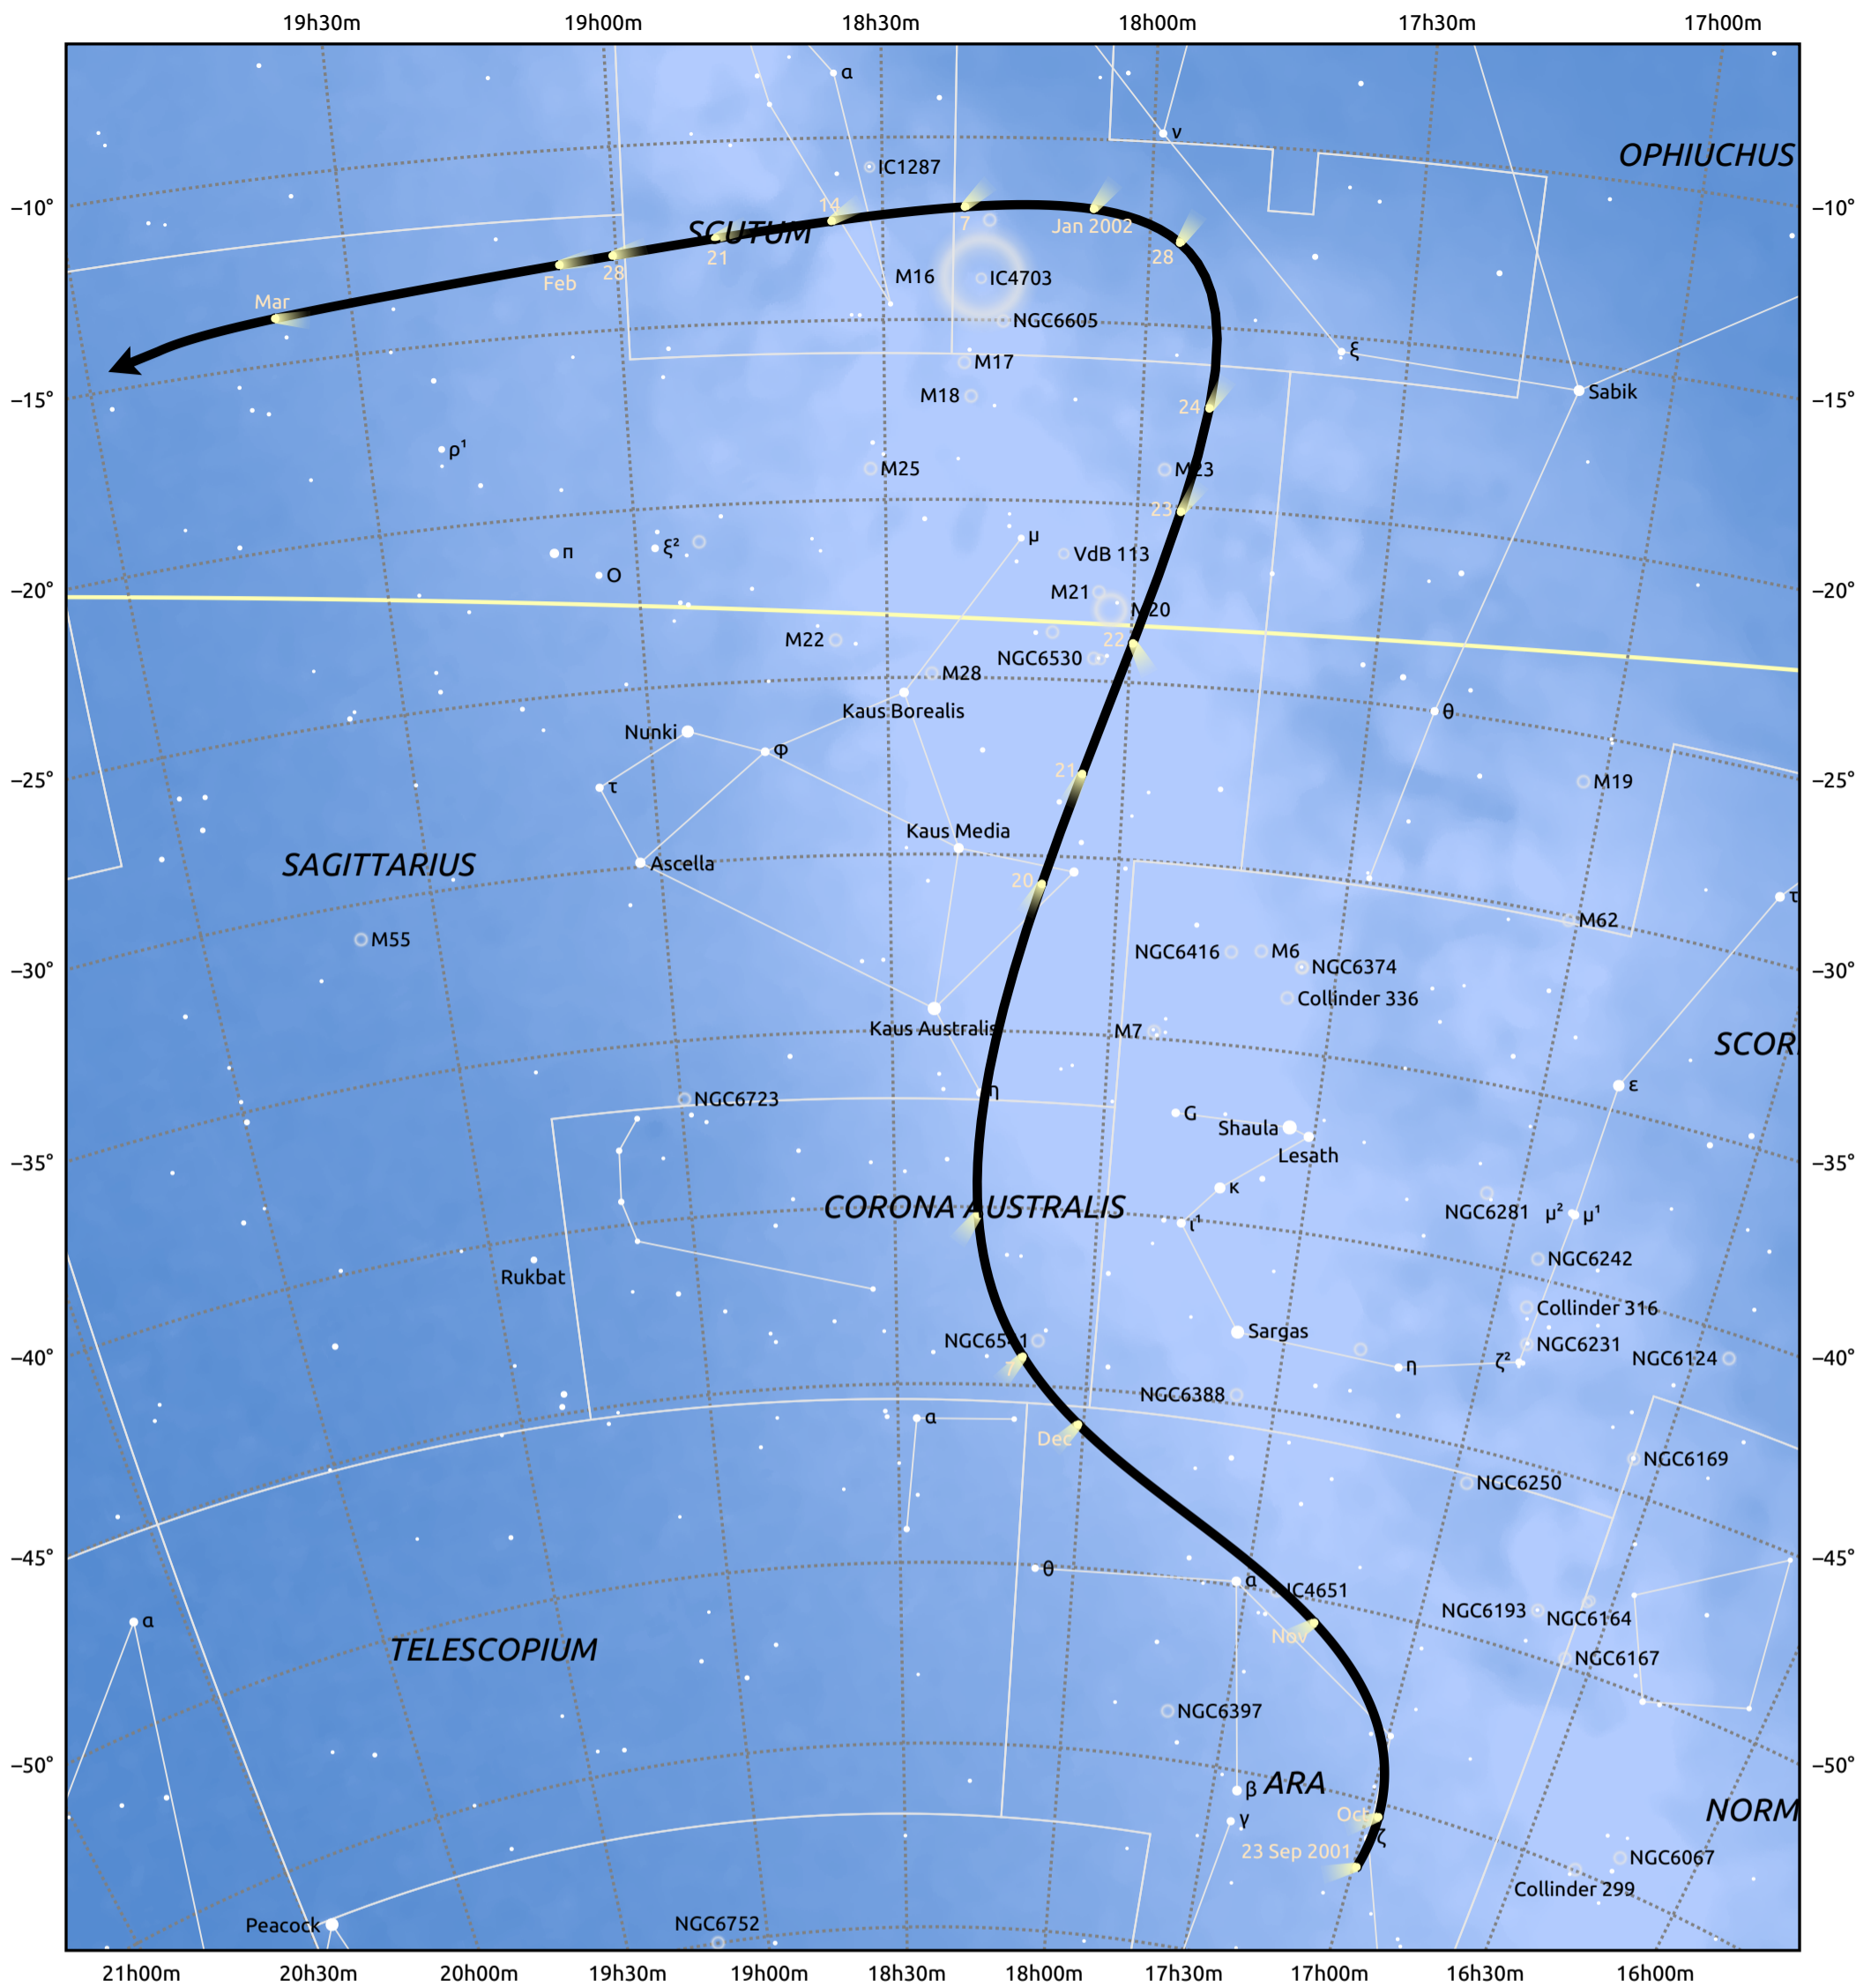

The path of 96P/Machholz starting on 23 Sep 2001

© Dominic Ford 2011–2025. Date markers placed at midnight UTC. Downloaded from <https://in-the-sky.org>

Magnitude scale: • 6.0 • 5.0 • 4.0 • 3.0 • 2.0 • 1.0

— Ecliptic Plane

Galaxy Bright nebula Open cluster Globular cluster Planetary nebula

Date	Mag
2001 Oct 17	18.8
2001 Nov 1	17.9
2001 Nov 2	17.8
2001 Nov 14	16.7
2001 Nov 23	15.6
2001 Nov 30	14.5
2001 Dec 5	13.4
2001 Dec 9	12.2
2001 Dec 12	11.2
2001 Dec 15	9.7
2001 Dec 17	8.5
2001 Dec 19	6.8
2001 Dec 22	4.0
2001 Dec 25	5.9
2001 Dec 26	7.0
2001 Dec 28	8.7
2001 Dec 30	10.0
2002 Jan 1	11.0
2002 Jan 4	12.2
2002 Jan 8	13.4
2002 Jan 13	14.6
2002 Jan 19	15.6
2002 Jan 27	16.7
2002 Feb 6	17.7
2002 Feb 20	18.8
2002 Mar 1	19.3
2002 Mar 12	19.8