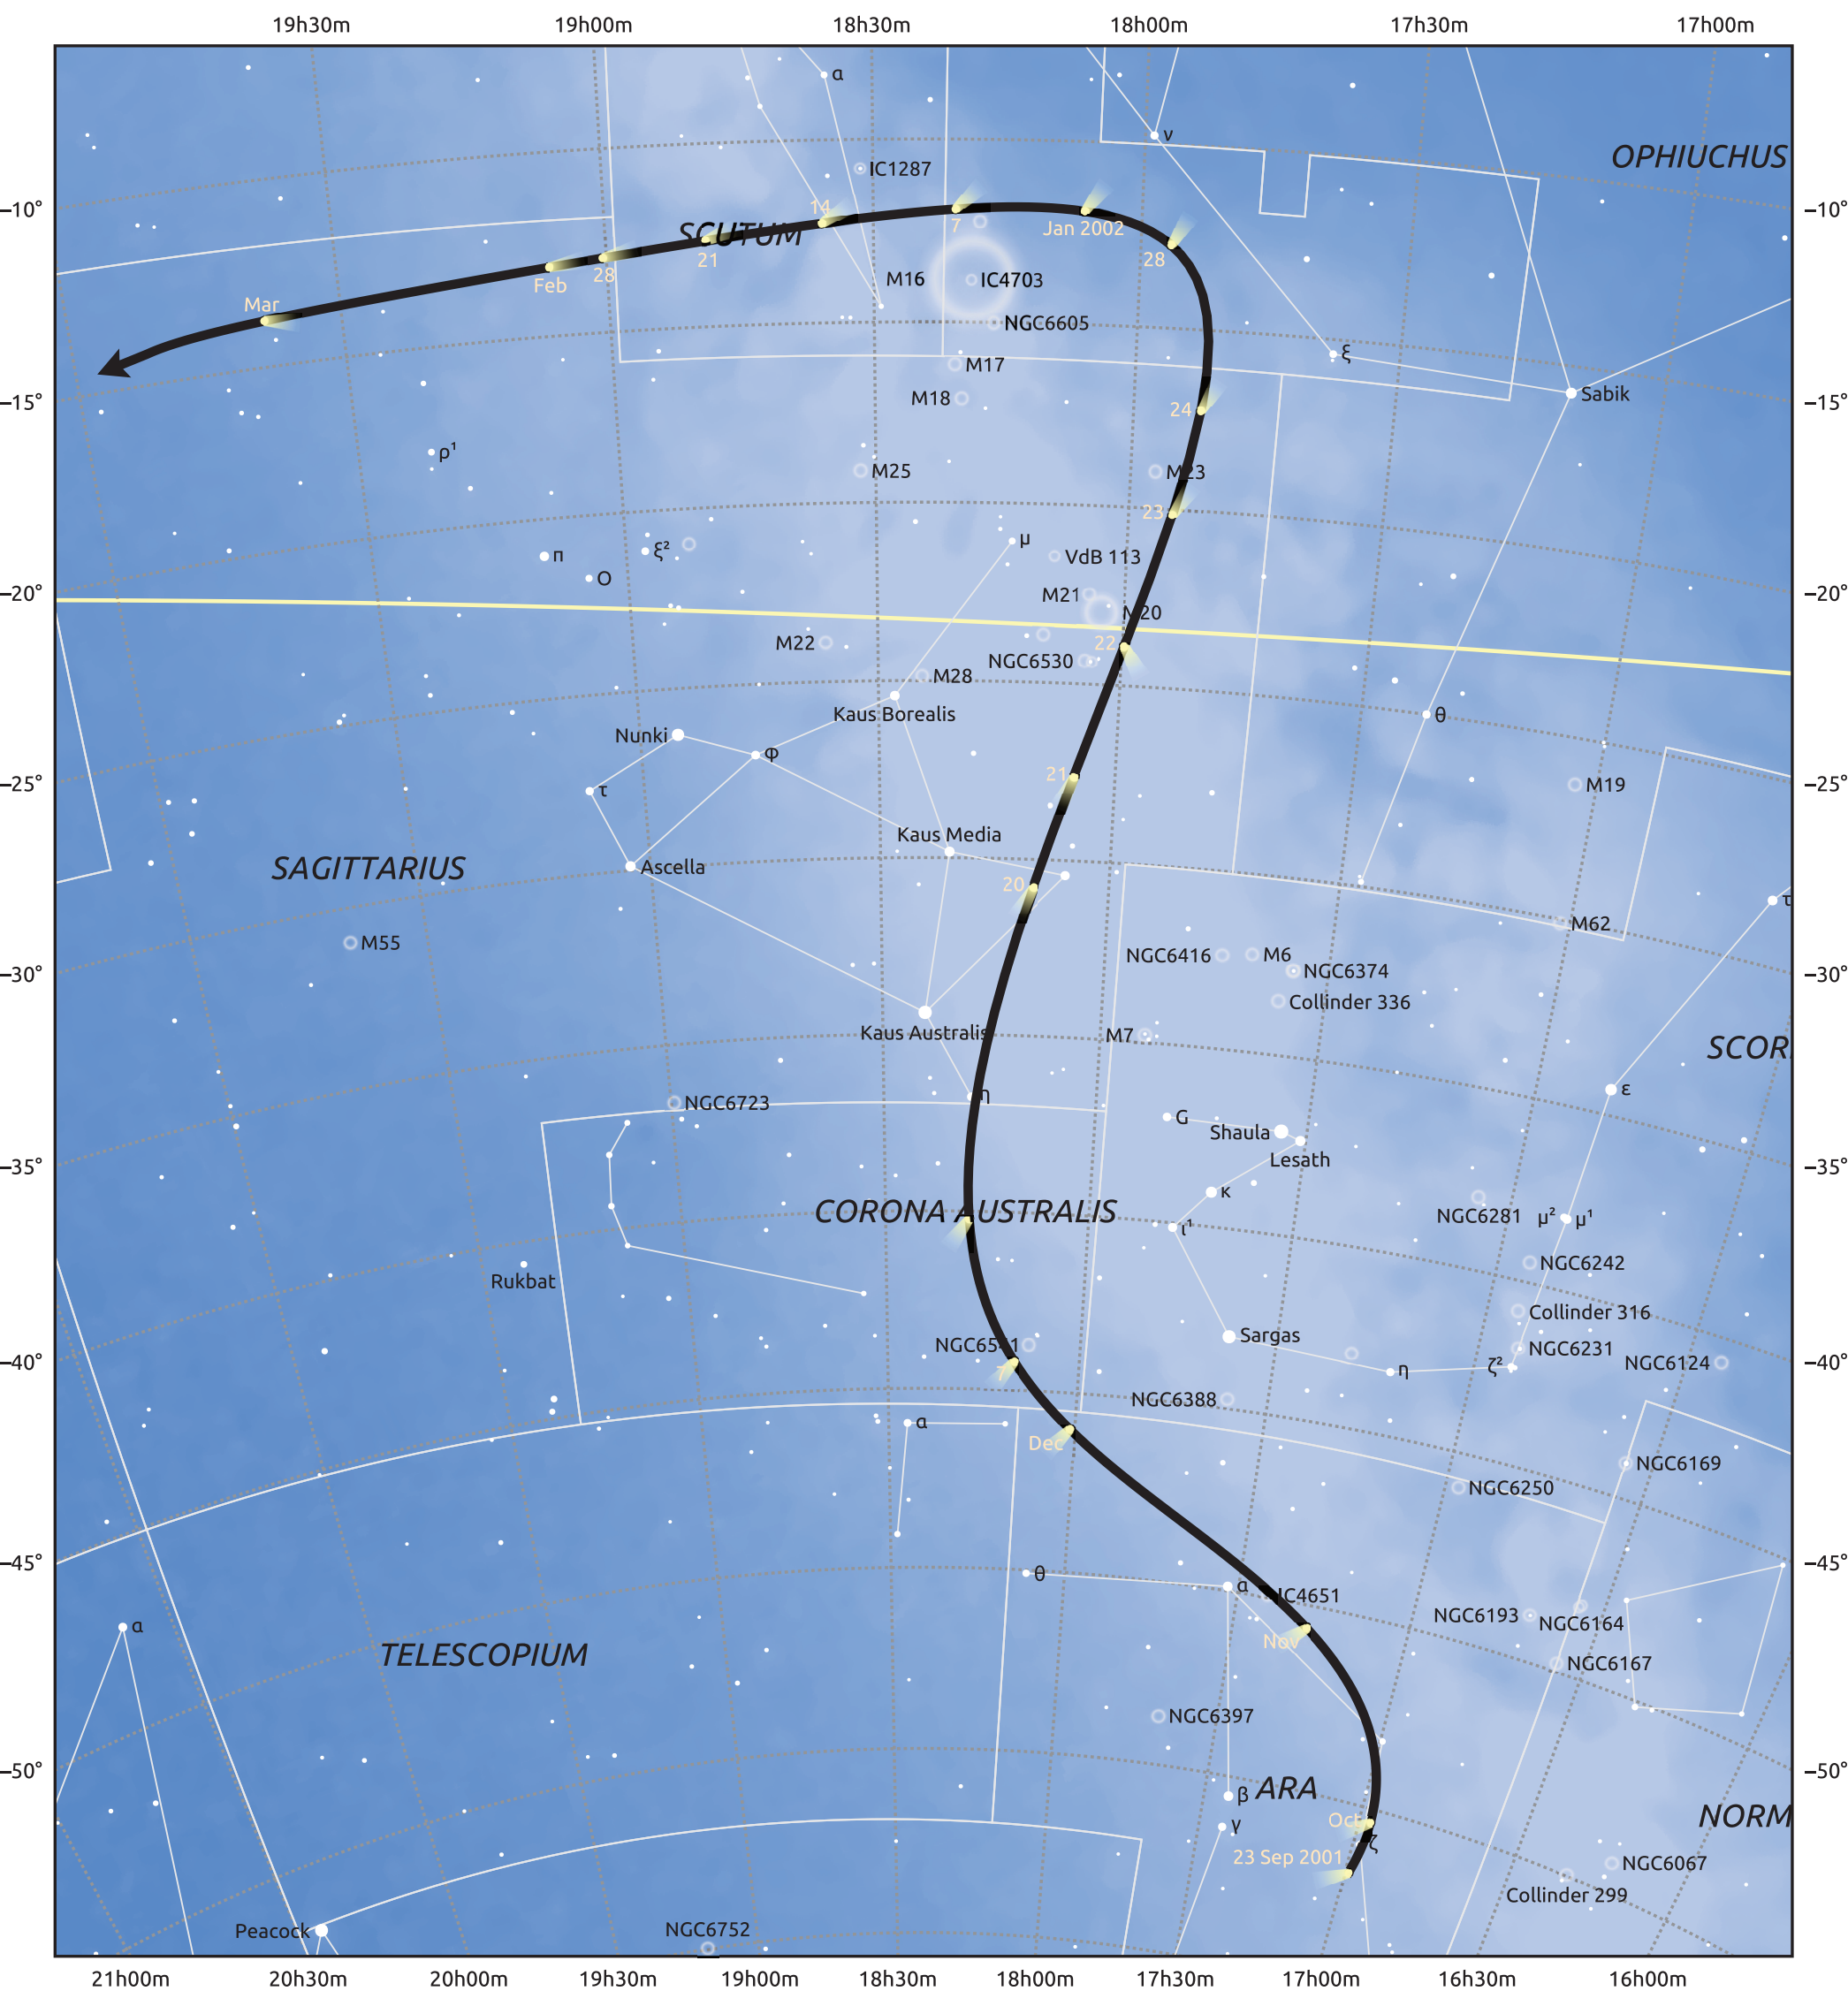

The path of 96P/Machholz starting on 23 Sep 2001

© Dominic Ford 2011–2025. Date markers placed at midnight UTC. Downloaded from <https://in-the-sky.org>

Magnitude scale: • 6.0 • 5.0 • 4.0 • 3.0 • 2.0 • 1.0

— Ecliptic Plane

Galaxy    Bright nebula    Open cluster    Globular cluster    Planetary nebula

Date	Mag
2001 Oct 17	18.8
2001 Nov 1	17.9
2001 Nov 2	17.8
2001 Nov 14	16.7
2001 Nov 23	15.6
2001 Nov 30	14.5
2001 Dec 5	13.4
2001 Dec 9	12.2
2001 Dec 12	11.2
2001 Dec 15	9.7
2001 Dec 17	8.5
2001 Dec 19	6.8
2001 Dec 22	4.0
2001 Dec 25	5.9
2001 Dec 26	7.0
2001 Dec 28	8.7
2001 Dec 30	10.0
2002 Jan 1	11.0
2002 Jan 4	12.2
2002 Jan 8	13.4
2002 Jan 13	14.6
2002 Jan 19	15.6
2002 Jan 27	16.7
2002 Feb 6	17.7
2002 Feb 20	18.8
2002 Mar 1	19.3
2002 Mar 12	19.8