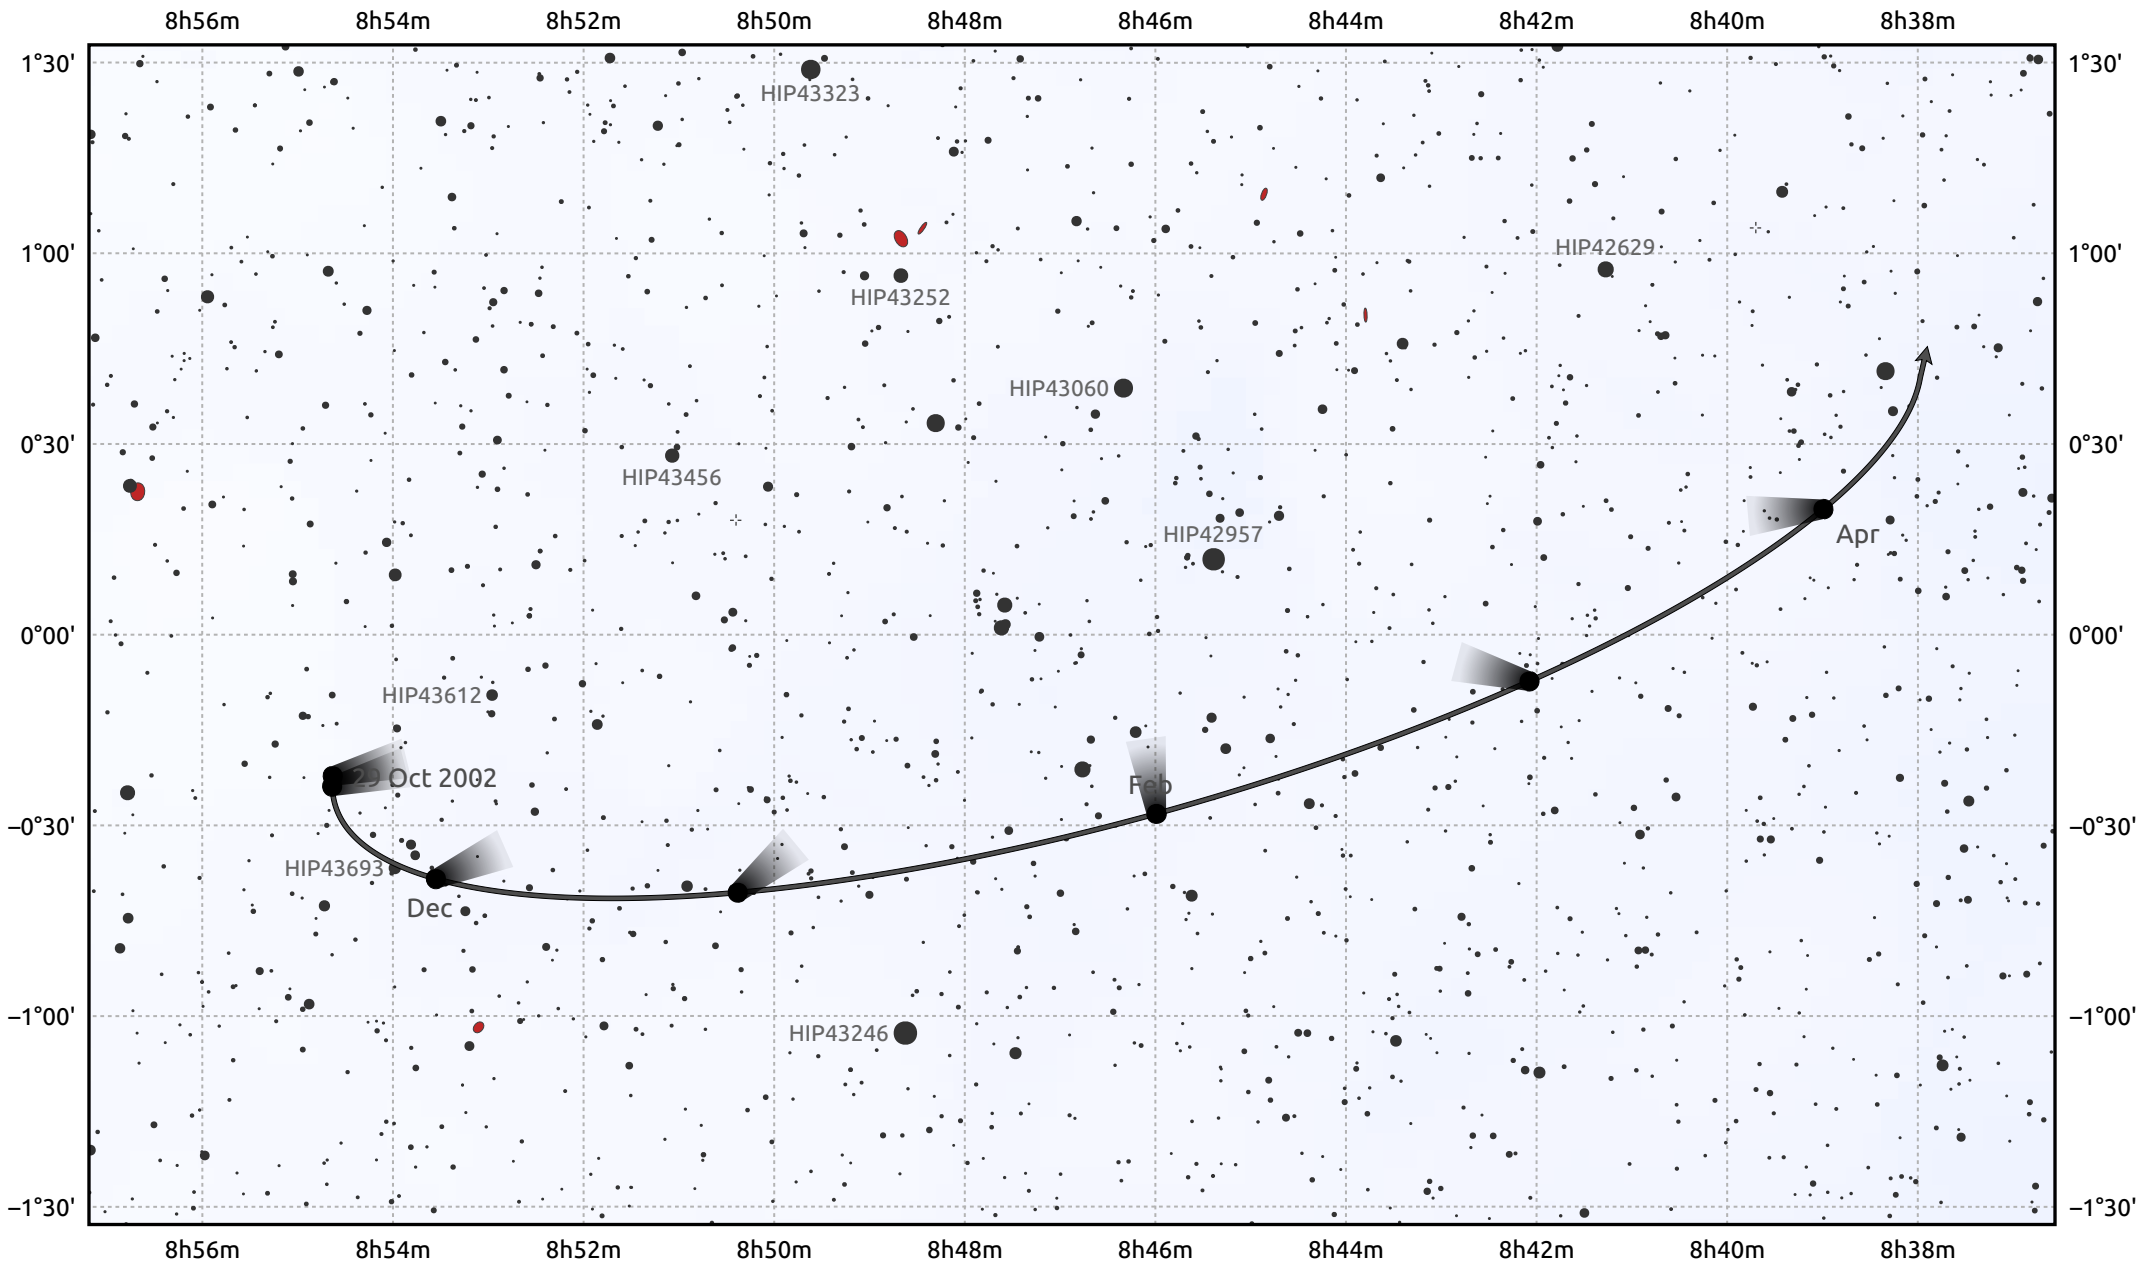

The path of 1P/Halley starting on 29 Oct 2002

© Dominic Ford 2011–2026. Date markers placed at midnight UTC. Downloaded from <https://in-the-sky.org>

Magnitude scale: · 13.0 · 12.0 · 11.0 · 10.0 · 9.0 · 8.0 · 7.0 · 6.0

— Ecliptic Plane

- Galaxy
- Bright nebula
- Open cluster
- ⊕ Globular cluster
- ⊕ Planetary nebula

Date	Mag
2002 Nov 1	nan
2003 Jan 1	nan
2003 Mar 1	nan