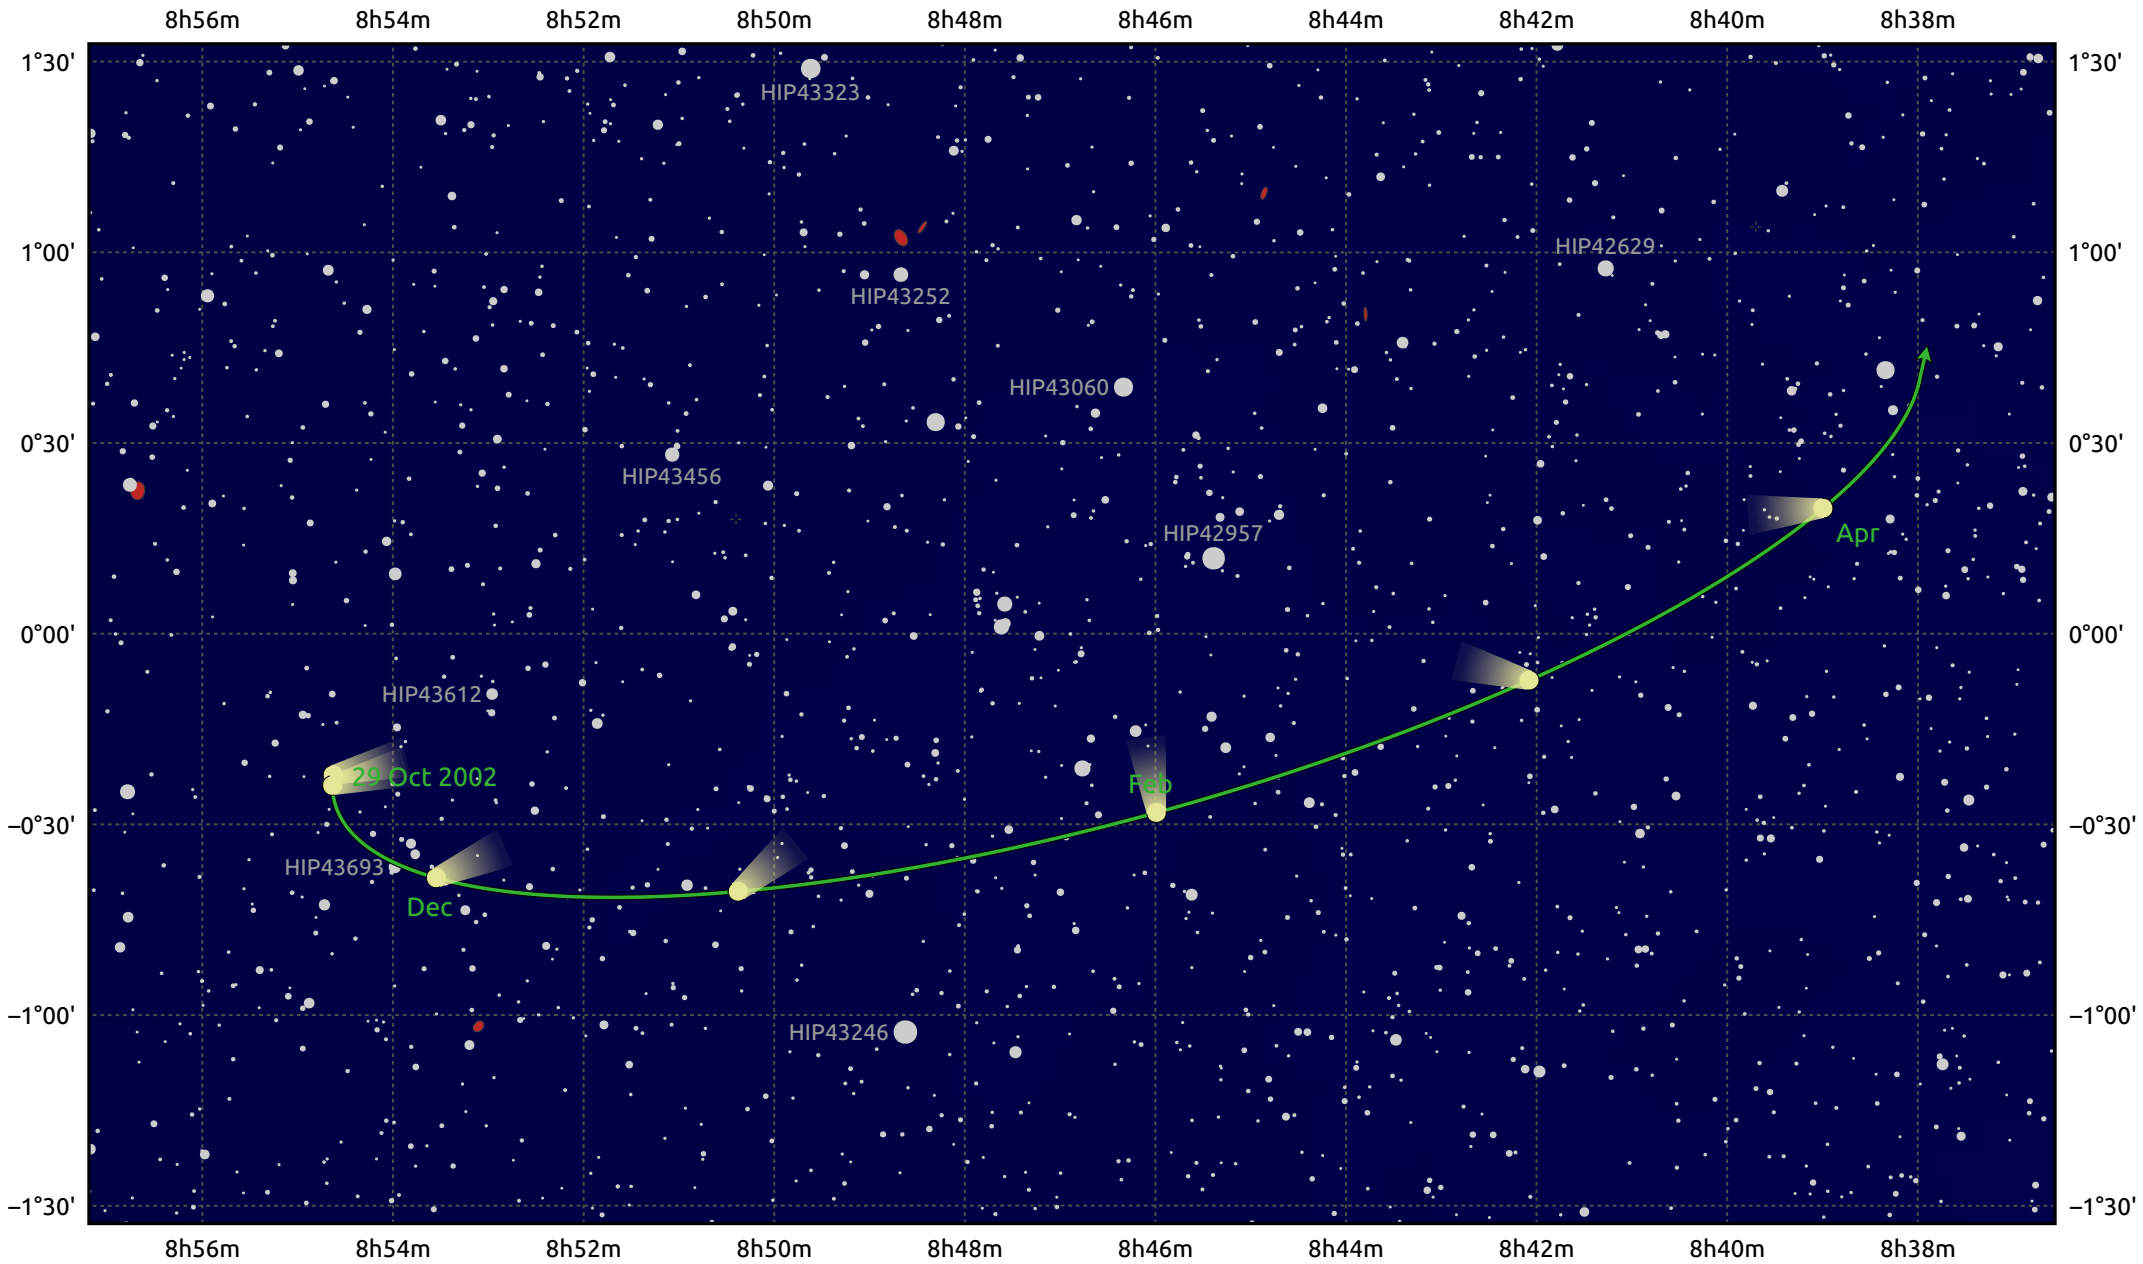

The path of 1P/Halley starting on 29 Oct 2002

© Dominic Ford 2011–2026. Date markers placed at midnight UTC. Downloaded from <https://in-the-sky.org>

Magnitude scale: · 13.0 · 12.0 · 11.0 · 10.0 · 9.0 · 8.0 · 7.0 · 6.0

— Ecliptic Plane

- Galaxy
- Bright nebula
- Open cluster
- ⊕ Globular cluster
- ⊕ Planetary nebula

Date	Mag
2002 Nov 1	nan
2003 Jan 1	nan
2003 Mar 1	nan