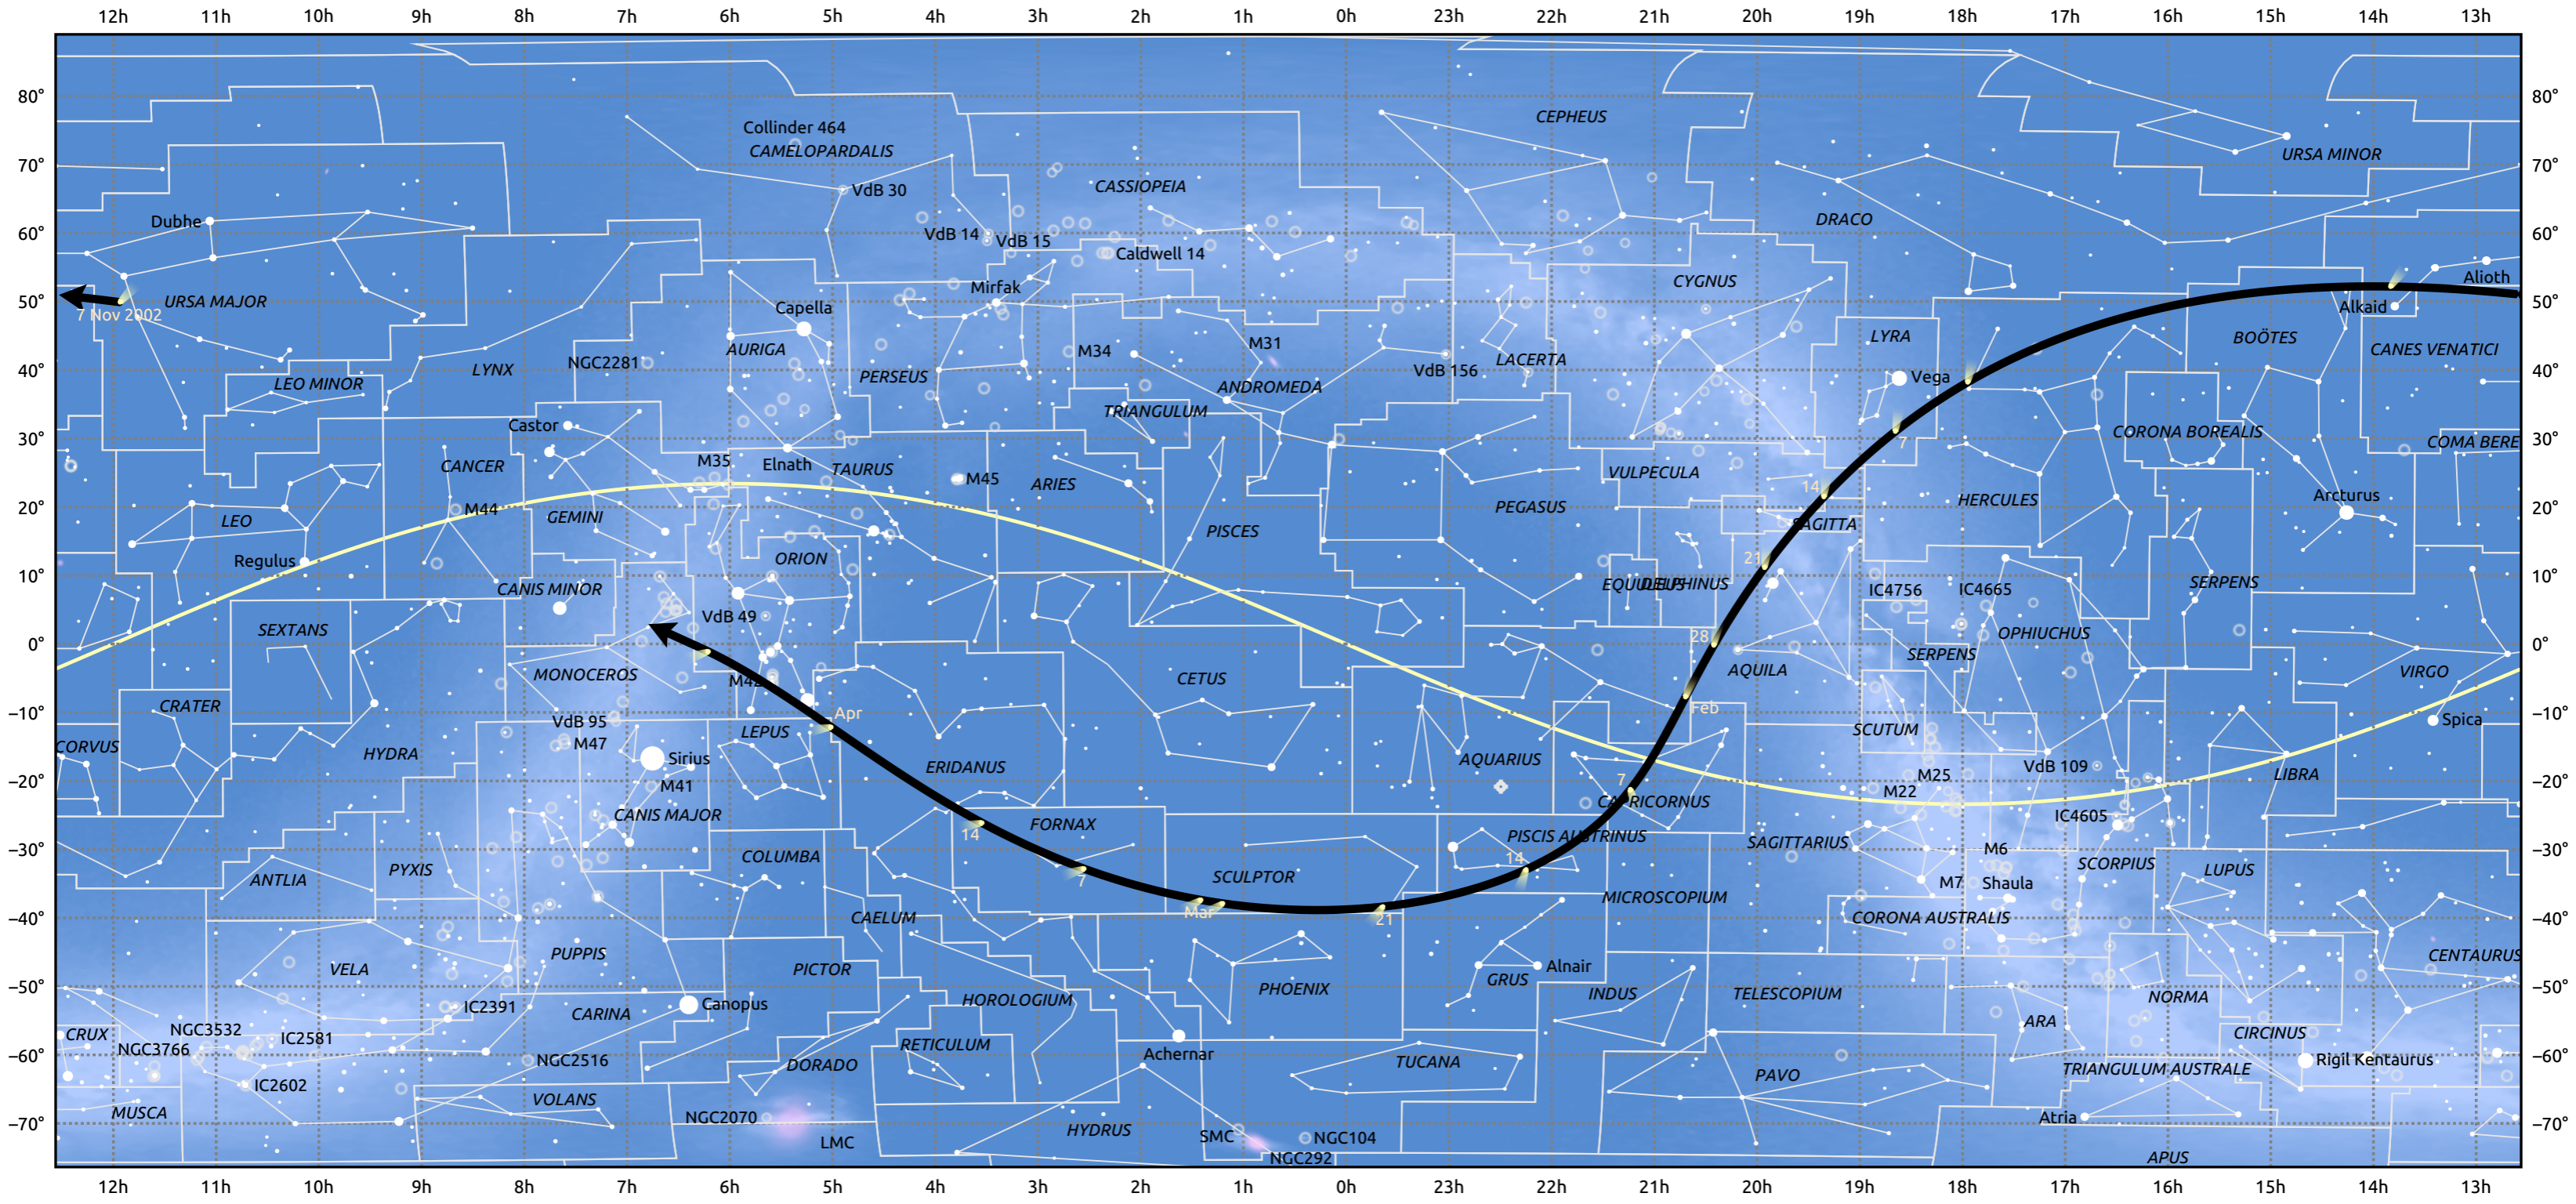

The path of C/2002 X5 (Kudo-Fujikawa) starting on 7 Nov 2002

© Dominic Ford 2011–2025. Date markers placed at midnight UTC. Downloaded from <https://in-the-sky.org>

Magnitude scale: 5.0 4.0 3.0 2.0 1.0 0.0 -1.0 -2.0

Ecliptic Plane

Galaxy Bright nebula Open cluster Globular cluster Planetary nebula

Date	Mag
2002 Nov 26	9.8
2002 Dec 12	8.7
2002 Dec 27	7.7
2003 Jan 1	7.3
2003 Jan 10	6.6
2003 Jan 22	5.5
2003 Jan 29	4.3
2003 Feb 3	3.1
2003 Feb 14	4.3
2003 Feb 22	5.4
2003 Mar 1	6.1
2003 Mar 4	6.4
2003 Mar 15	7.5
2003 Mar 26	8.5
2003 Apr 8	9.5
2003 Apr 24	10.6
2003 May 1	10.9