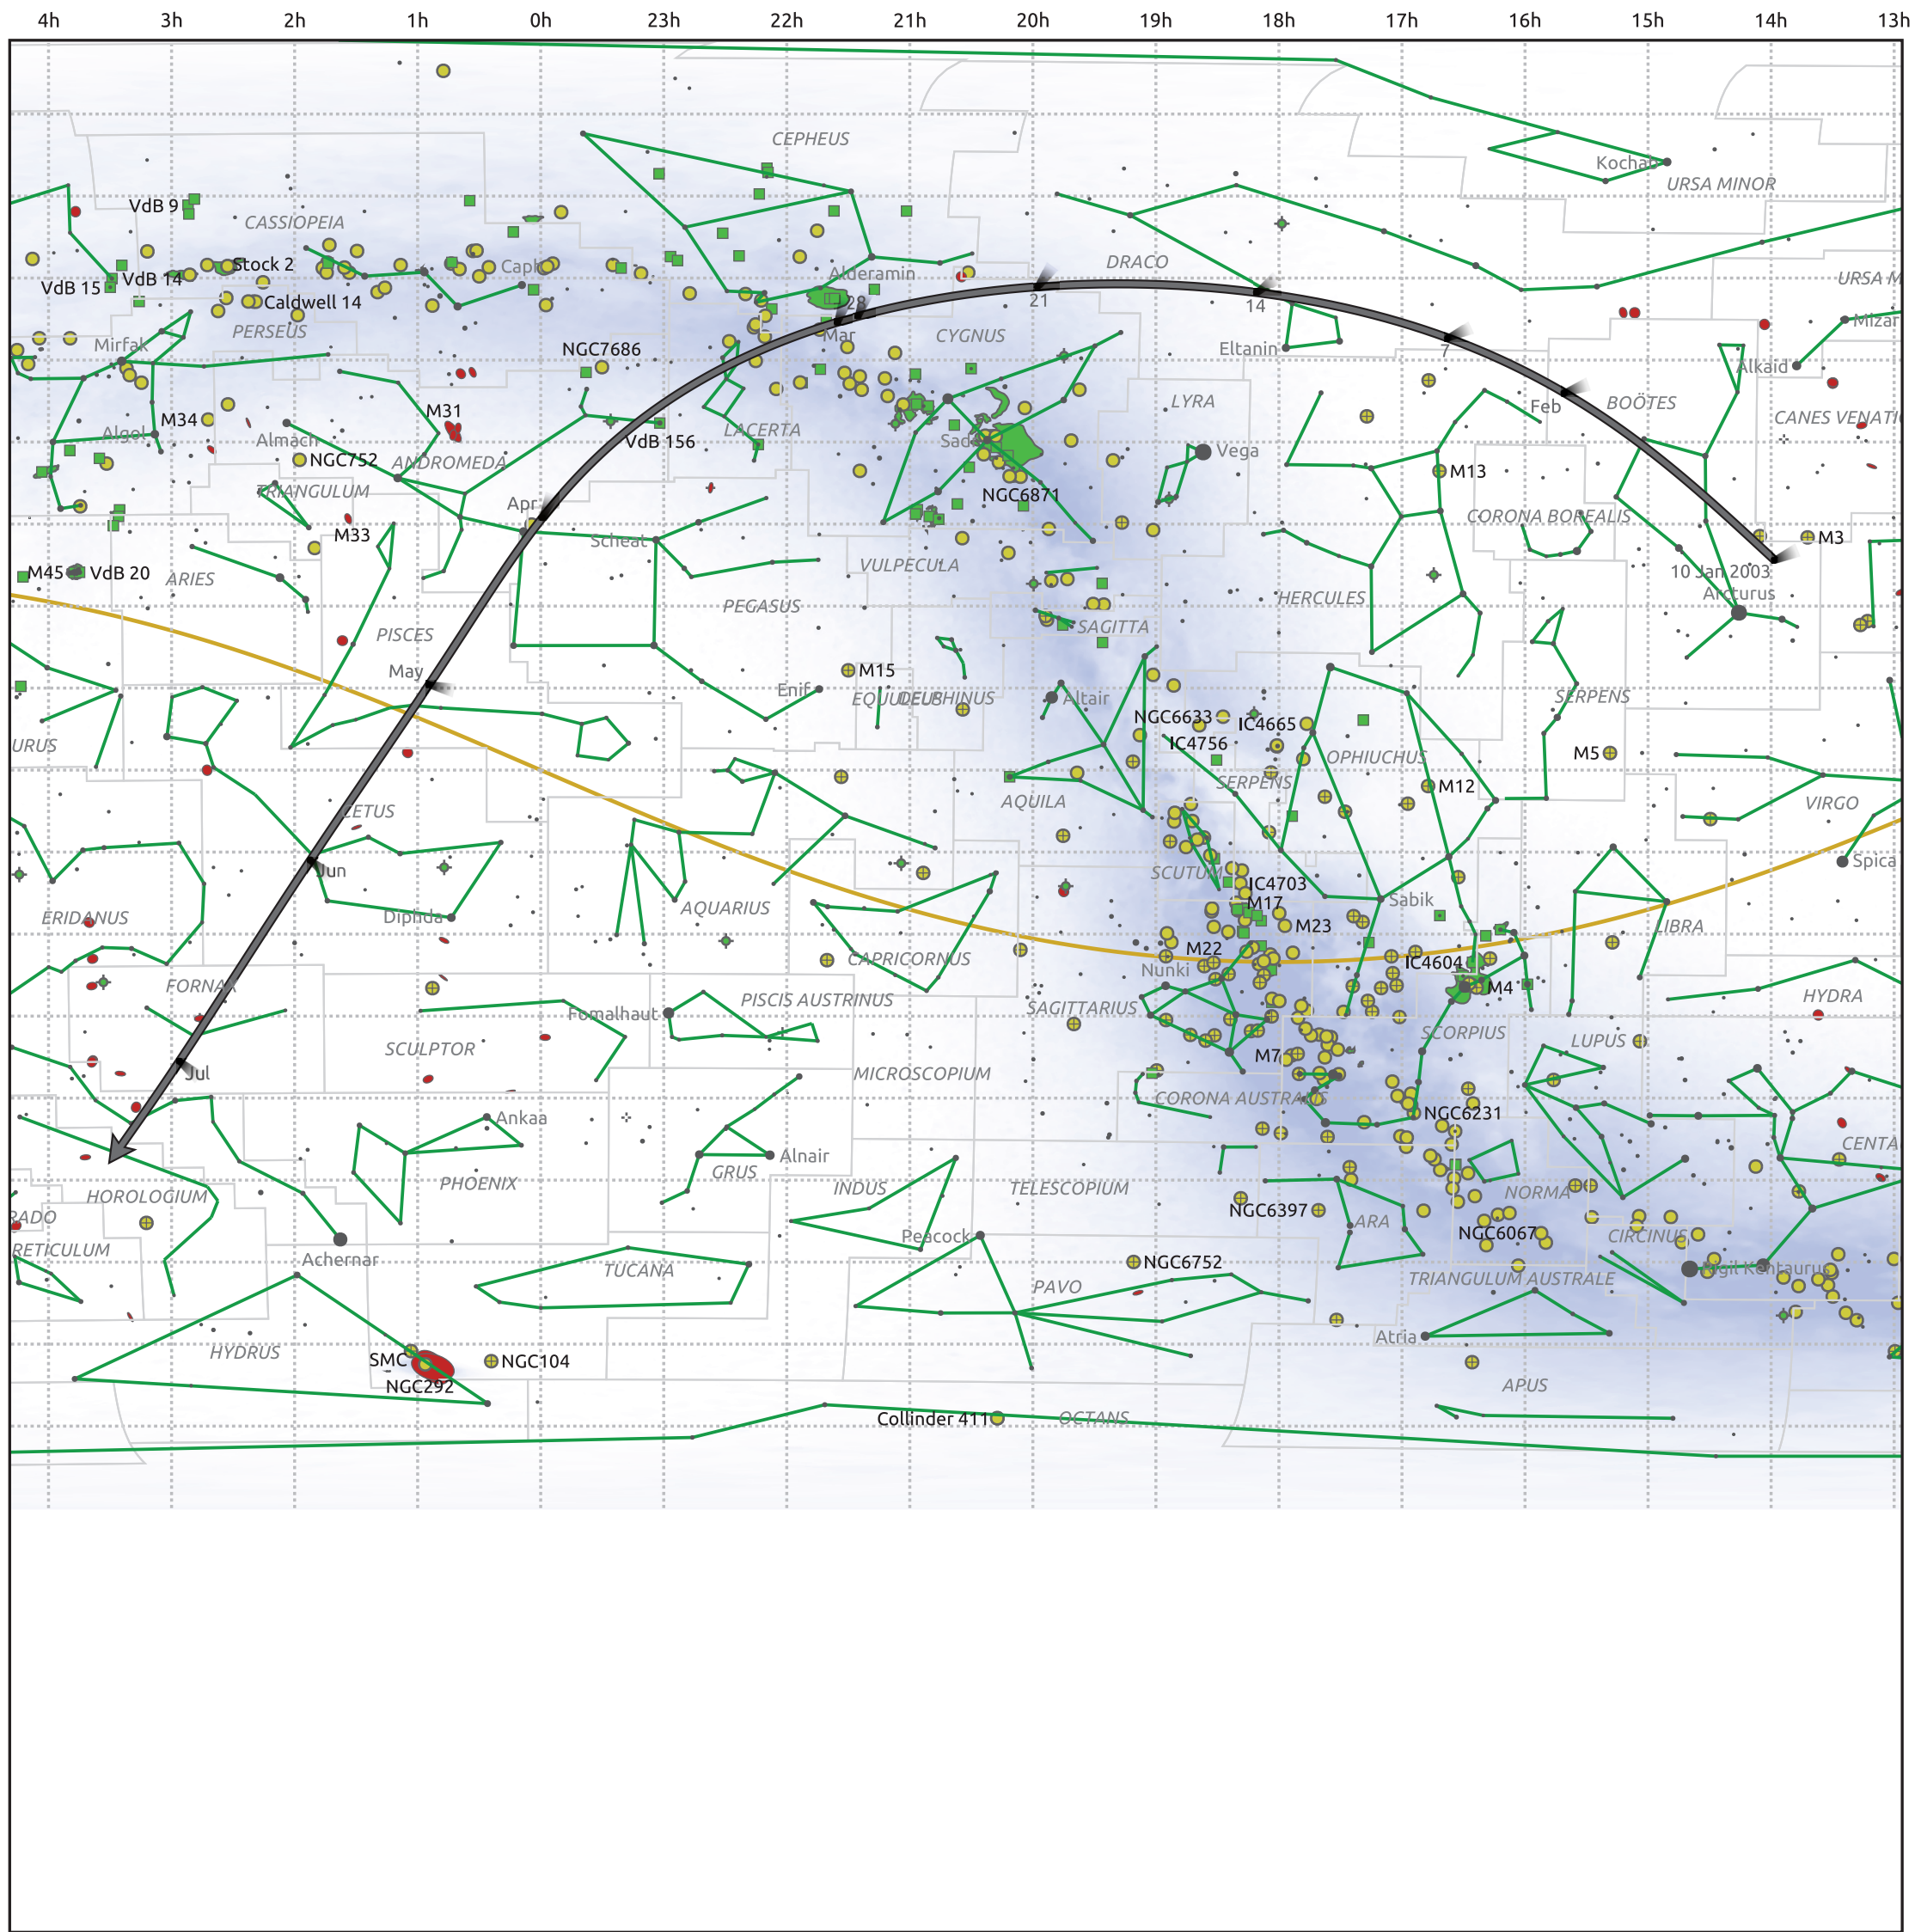

The path of C/2002 Y1 (Juels-Holvorcem) starting on 10 Jan 2003

© Dominic Ford 2011–2025. Date markers placed at midnight UTC. Downloaded from <https://in-the-sky.org>

Magnitude scale:  5.0  4.0  3.0  2.0  1.0  0.0  -1.0

Ecliptic Plane

Galaxy  Bright nebula  Open cluster  Globular cluster  Planetary nebula

Date	Mag
2003 Jan 25	8.5
2003 Feb 10	7.5
2003 Mar 1	6.8
2003 Mar 14	6.5
2003 May 1	6.8
2003 May 14	7.5
2003 Jun 6	8.5
2003 Jul 1	9.5
2003 Jul 3	9.5