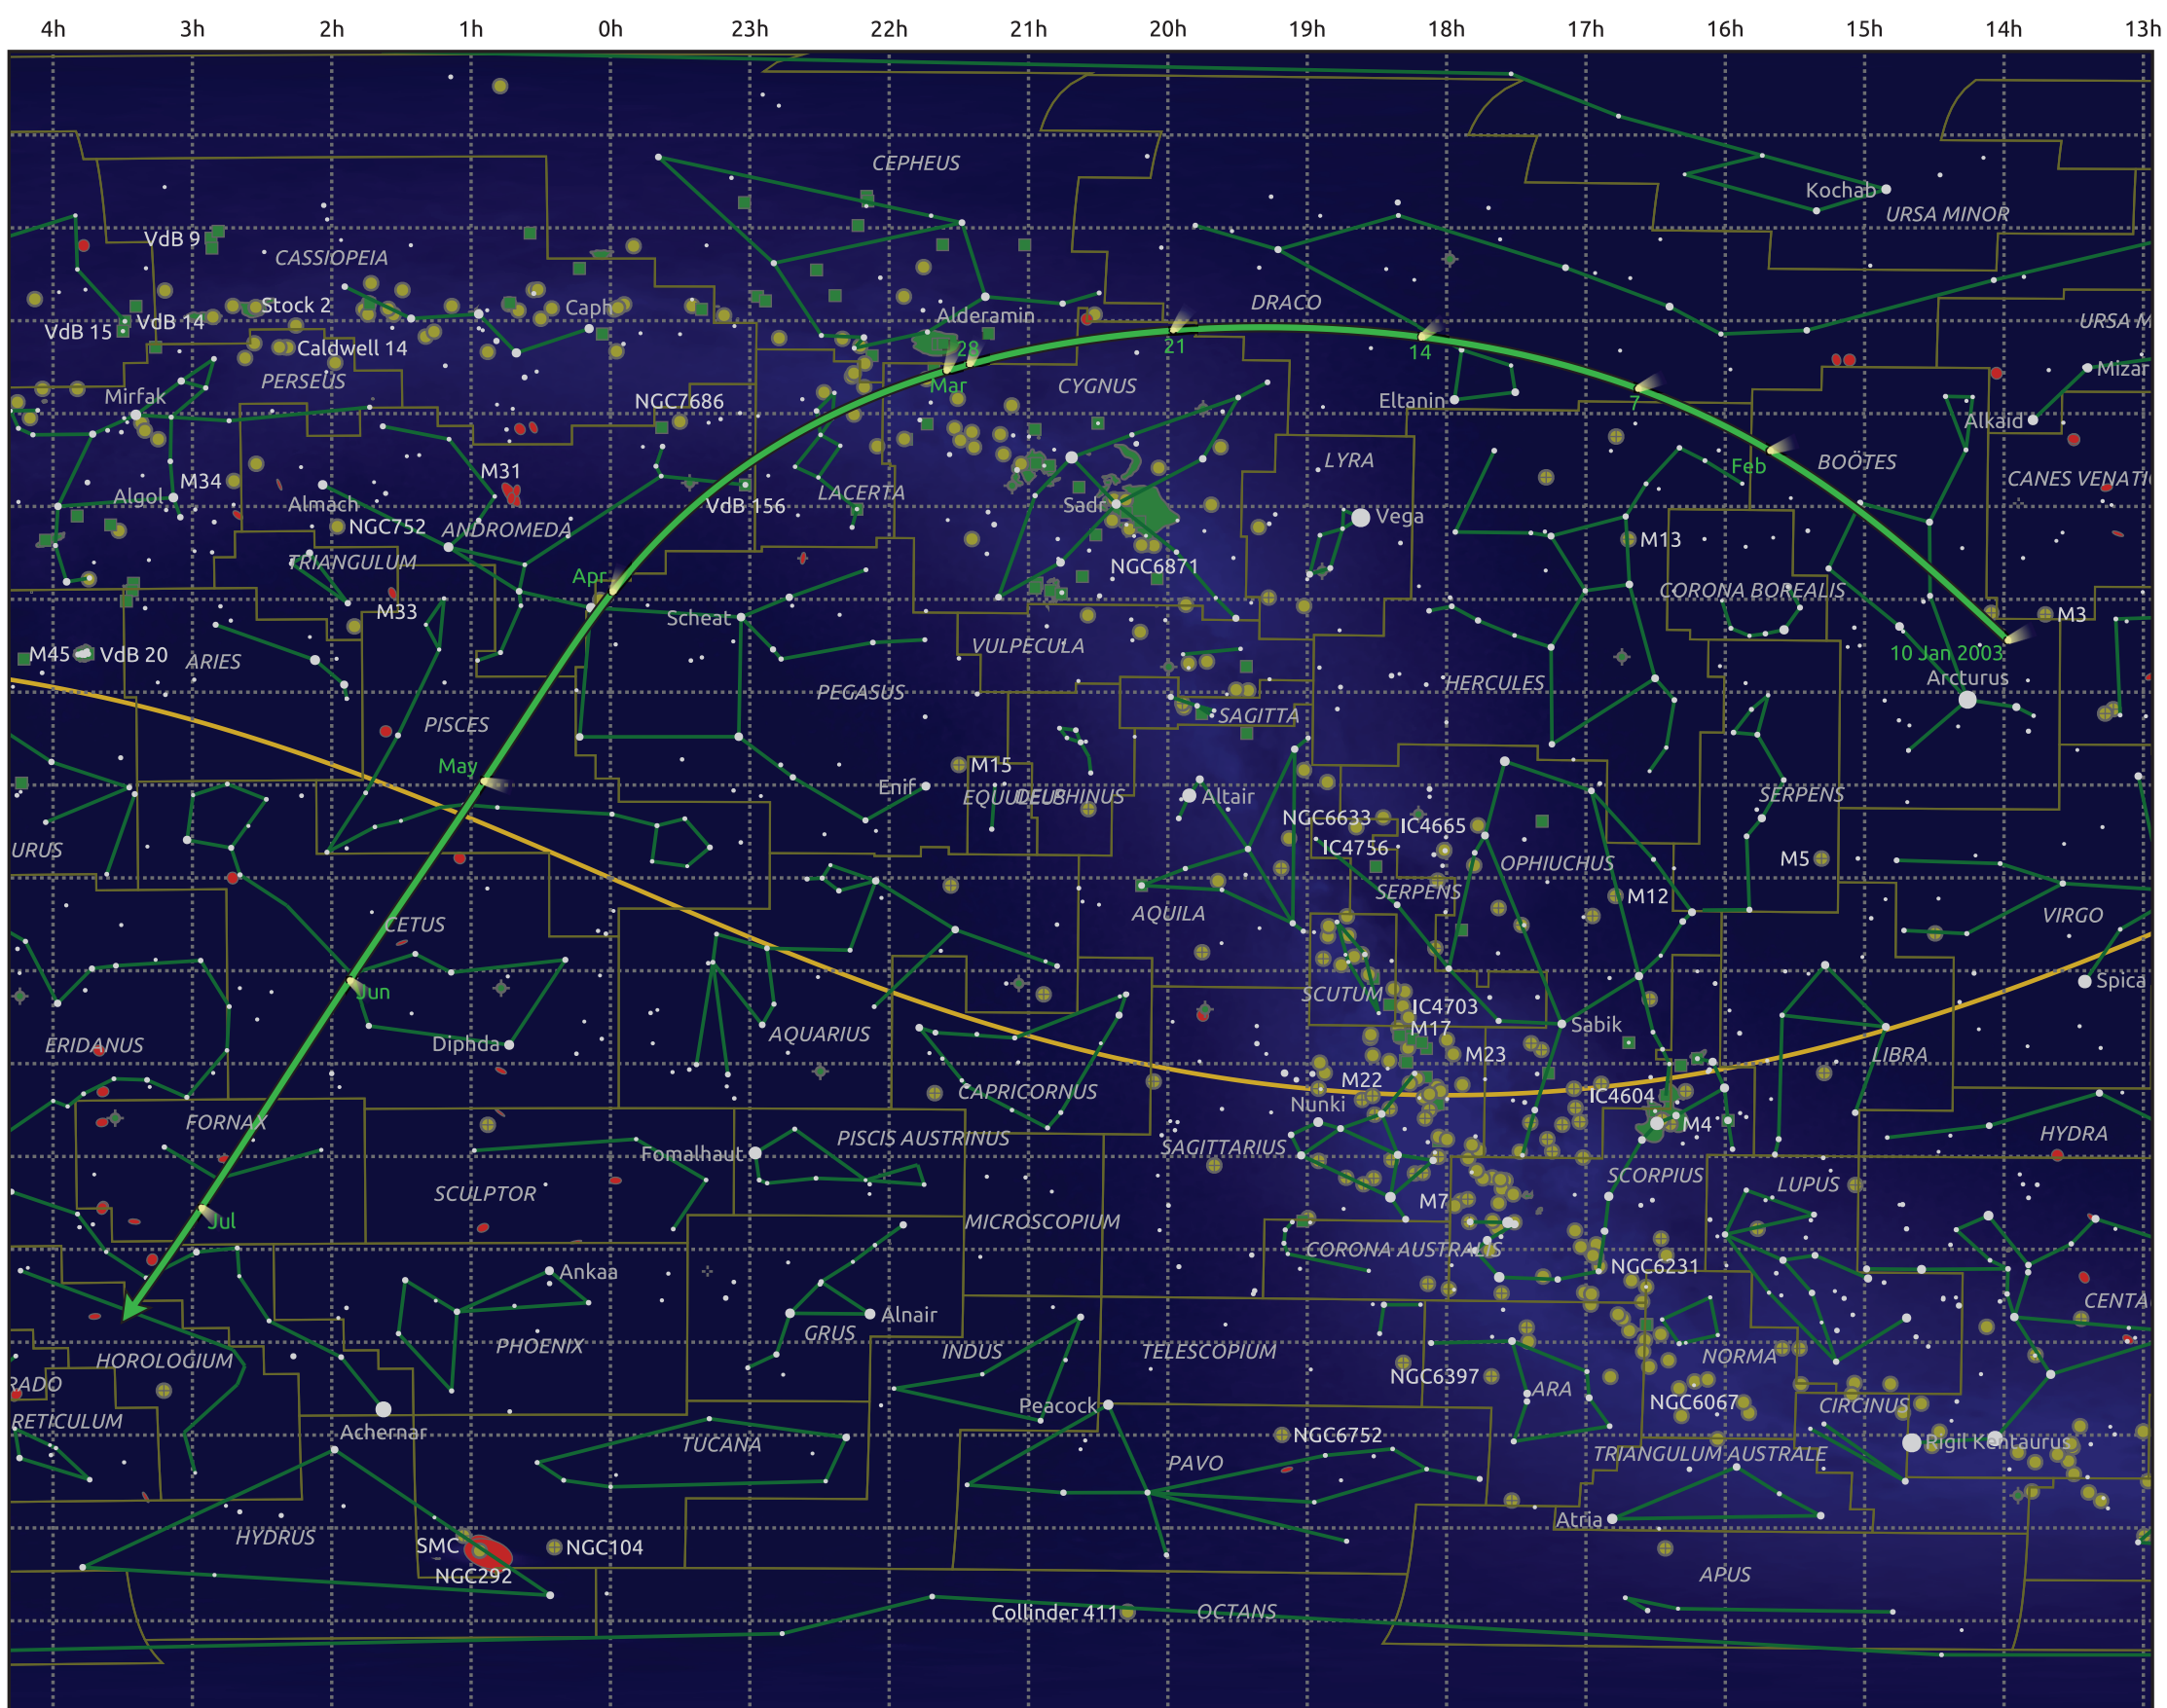

The path of C/2002 Y1 (Juels-Holvorcem) starting on 10 Jan 2003

© Dominic Ford 2011–2025. Date markers placed at midnight UTC. Downloaded from <https://in-the-sky.org>

Magnitude scale:  5.0  4.0  3.0  2.0  1.0  0.0  -1.0

Ecliptic Plane

Galaxy  Bright nebula  Open cluster  Globular cluster  Planetary nebula

Date	Mag
2003 Jan 25	8.5
2003 Feb 10	7.5
2003 Mar 1	6.8
2003 Mar 14	6.5
2003 May 1	6.8
2003 May 14	7.5
2003 Jun 6	8.5
2003 Jul 1	9.5
2003 Jul 3	9.5