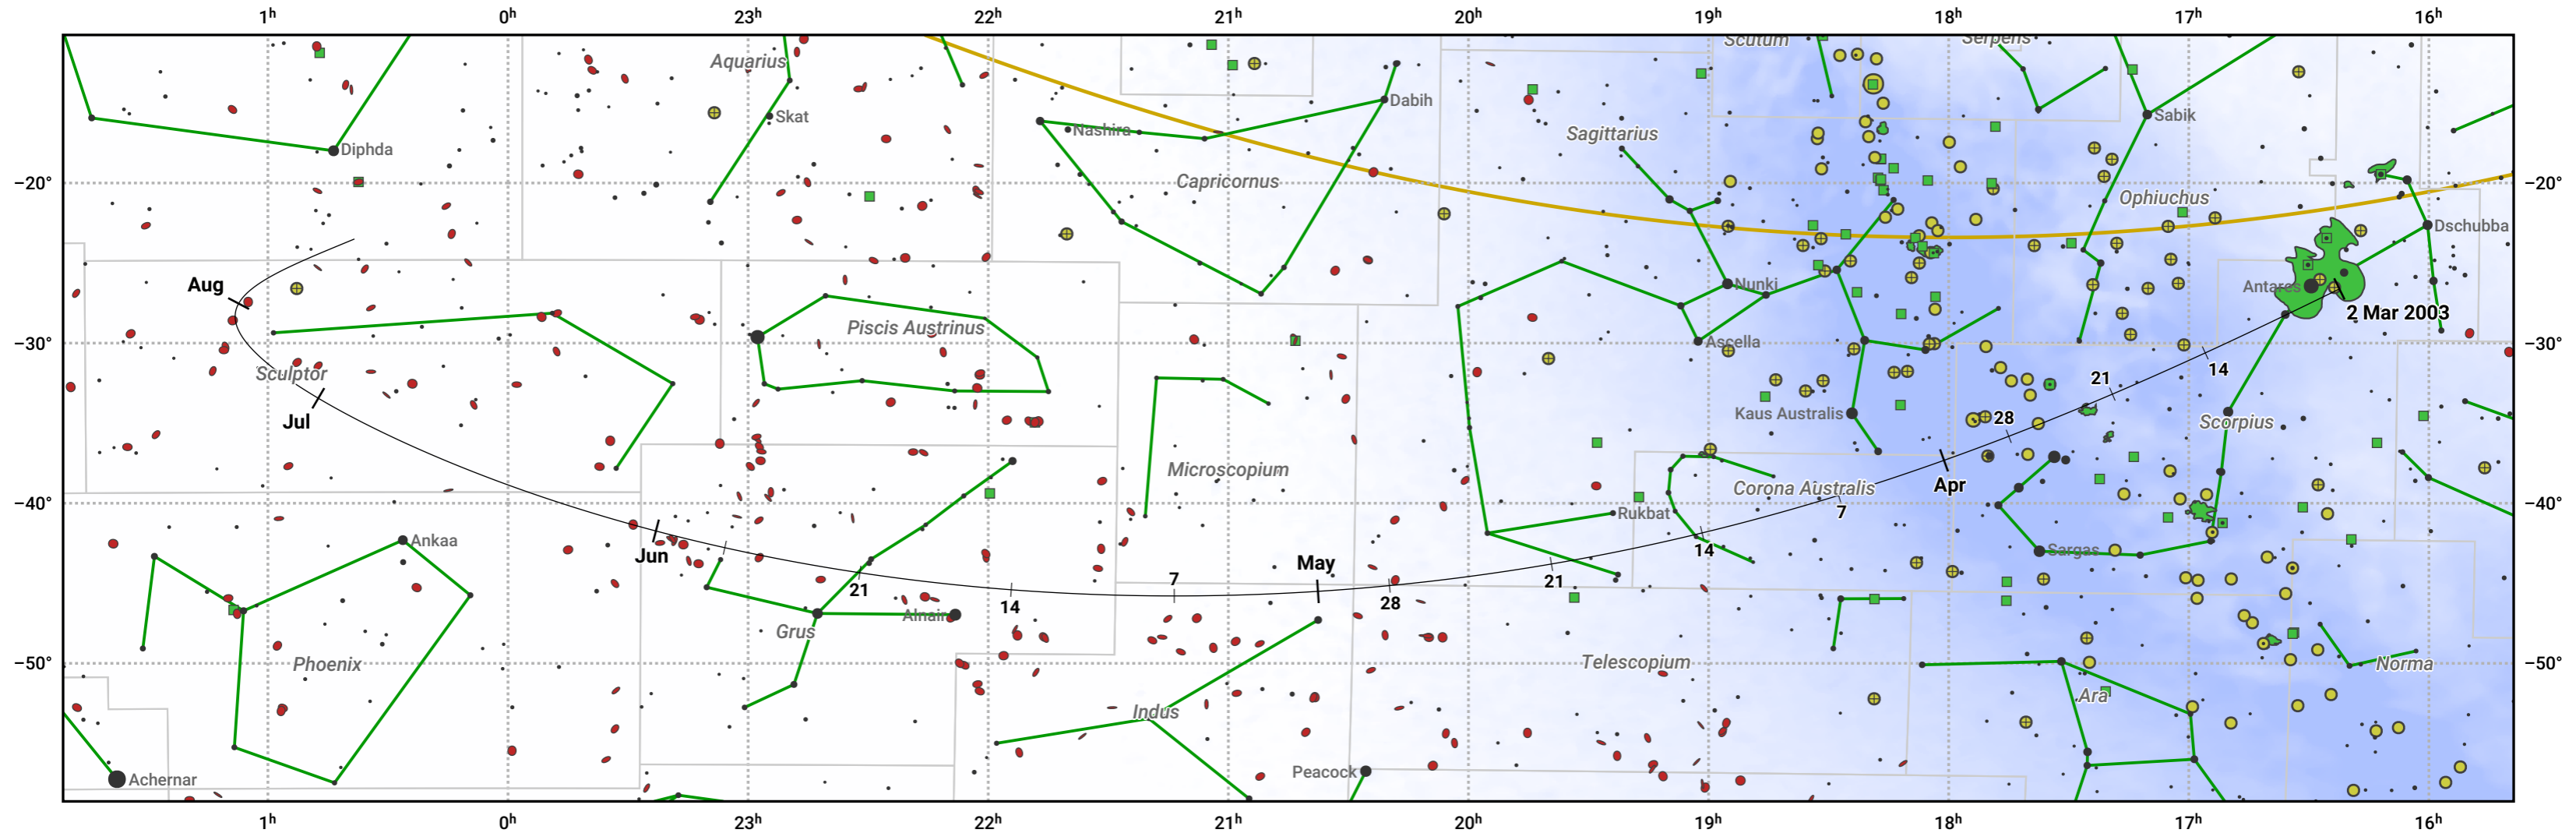

# The path of 66P/duToit starting on 2 Mar 2003

© Dominic Ford 2011–2024. Date markers placed at midnight UTC. Downloaded from <https://in-the-sky.org>

Magnitude scale: ● 6.0 ● 5.0 ● 4.0 ● 3.0 ● 2.0 ● 1.0 ● 0.0

— Ecliptic Plane

● Galaxy   
 ■ Bright nebula   
 ● Open cluster   
 ⊕ Globular cluster

Date	Mag
2003 Mar 17	13.4
2003 Apr 1	12.4
2003 Apr 17	11.3
2003 May 1	10.6
2003 May 10	10.3
2003 Jul 1	10.5
2003 Jul 23	11.3
2003 Aug 13	12.4