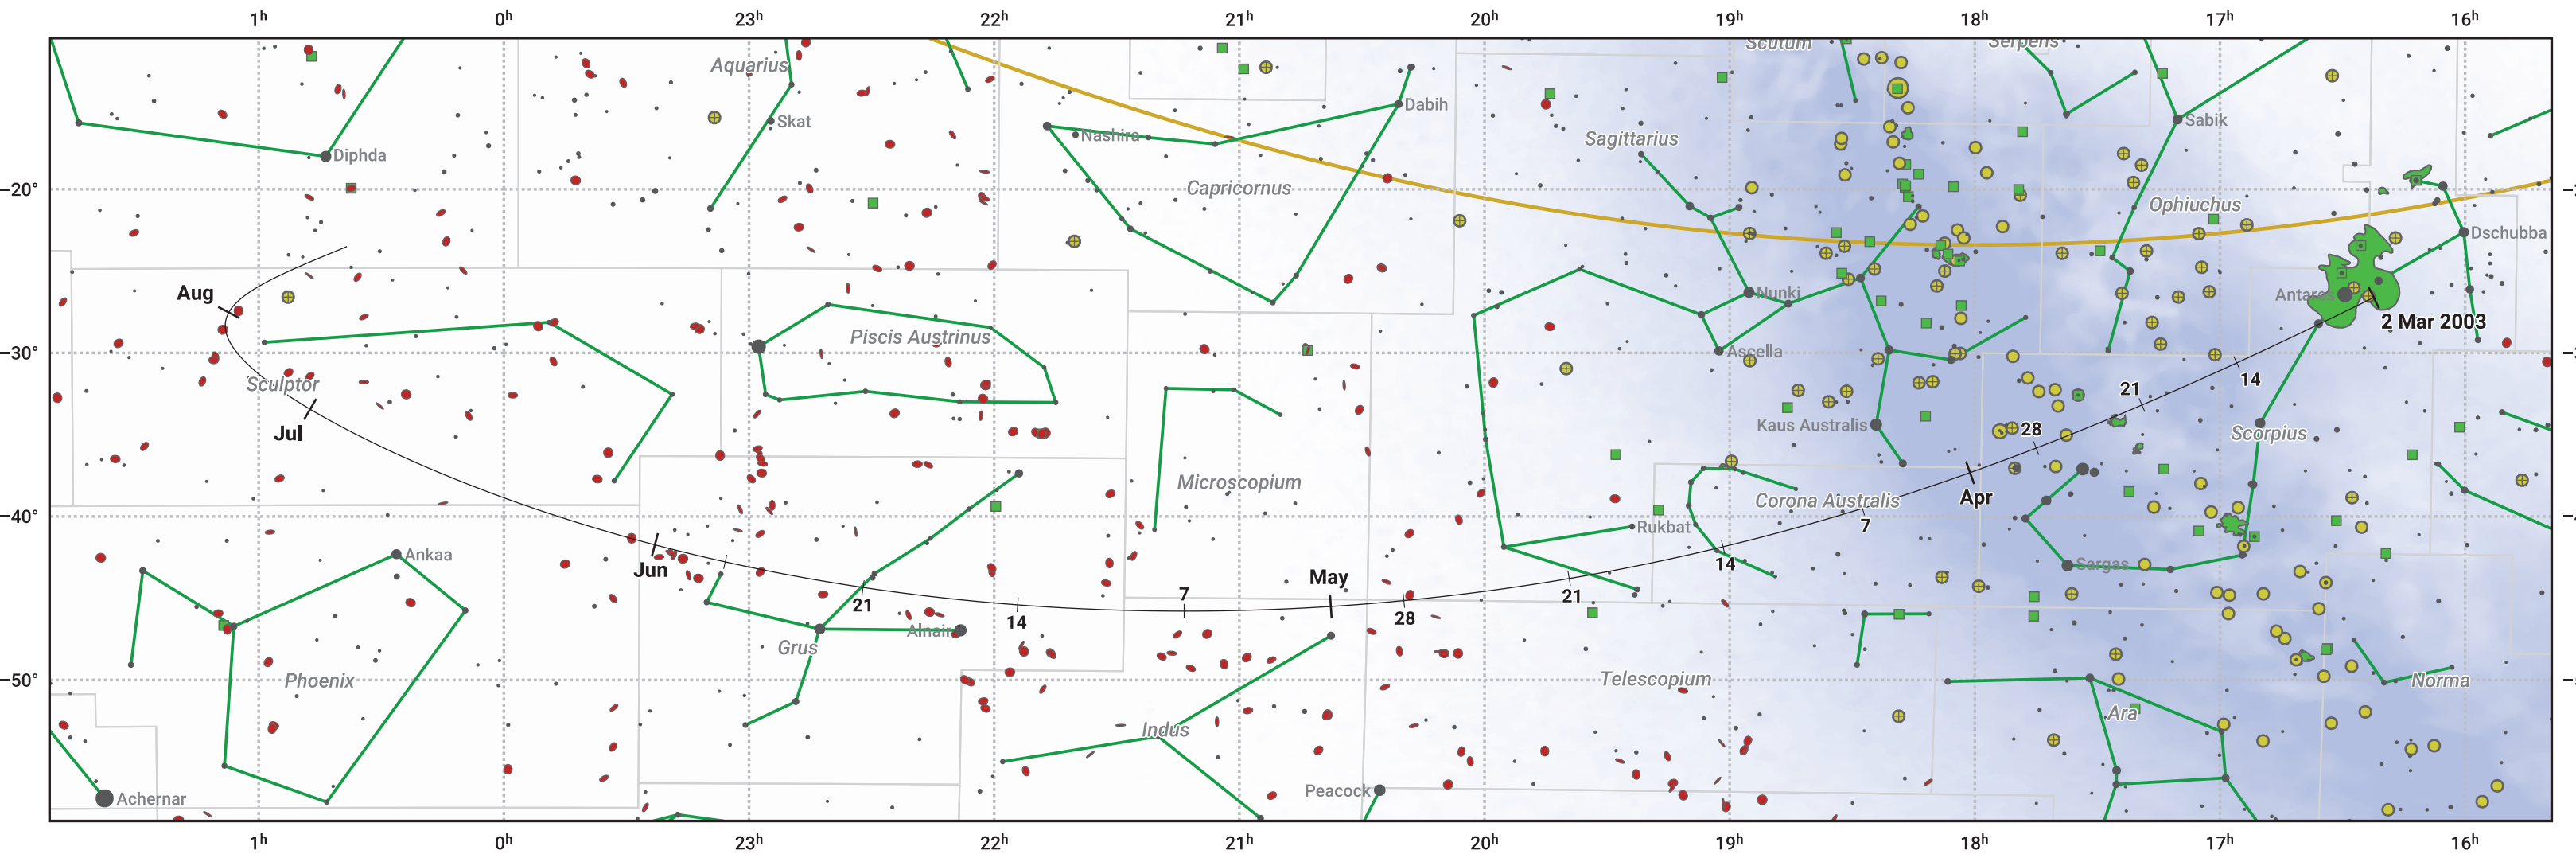

The path of 66P/dutot starting on 2 Mar 2003

© Dominic Ford 2011–2024. Date markers placed at midnight UTC. Downloaded from <https://in-the-sky.org>

Magnitude scale: ● 6.0 ● 5.0 ● 4.0 ● 3.0 ● 2.0 ● 1.0 ● 0.0

— Ecliptic Plane

● Galaxy ■ Bright nebula ● Open cluster ⊕ Globular cluster

Date	Mag
2003 Mar 17	13.4
2003 Apr 1	12.4
2003 Apr 17	11.3
2003 May 1	10.6
2003 May 10	10.3
2003 Jul 1	10.5
2003 Jul 23	11.3
2003 Aug 13	12.4