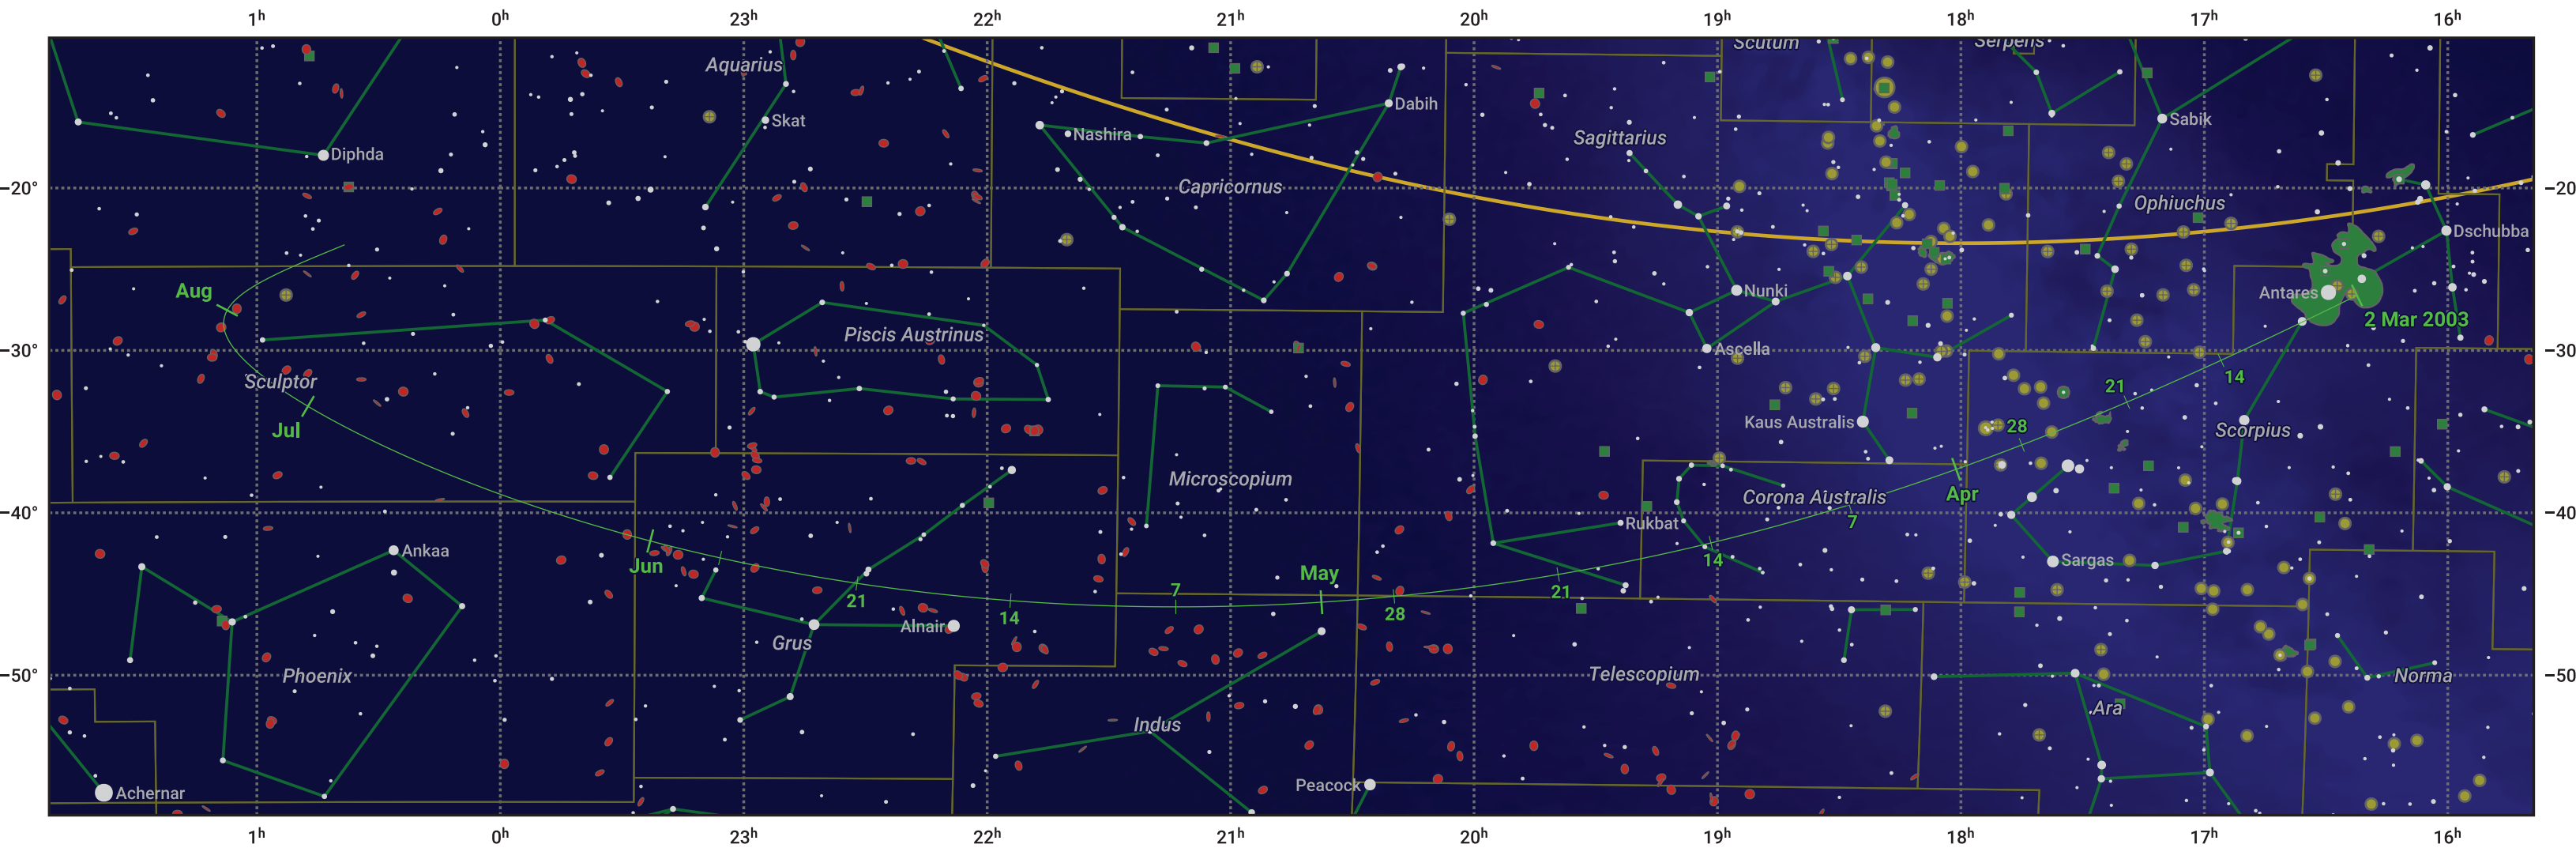

The path of 66P/dutoit starting on 2 Mar 2003

© Dominic Ford 2011–2024. Date markers placed at midnight UTC. Downloaded from <https://in-the-sky.org>

Magnitude scale: -6.0 -5.0 -4.0 -3.0 -2.0 -1.0 0.0

Ecliptic Plane

Galaxy Bright nebula Open cluster Globular cluster

Date	Mag
2003 Mar 17	13.4
2003 Apr 1	12.4
2003 Apr 17	11.3
2003 May 1	10.6
2003 May 10	10.3
2003 Jul 1	10.5
2003 Jul 23	11.3
2003 Aug 13	12.4