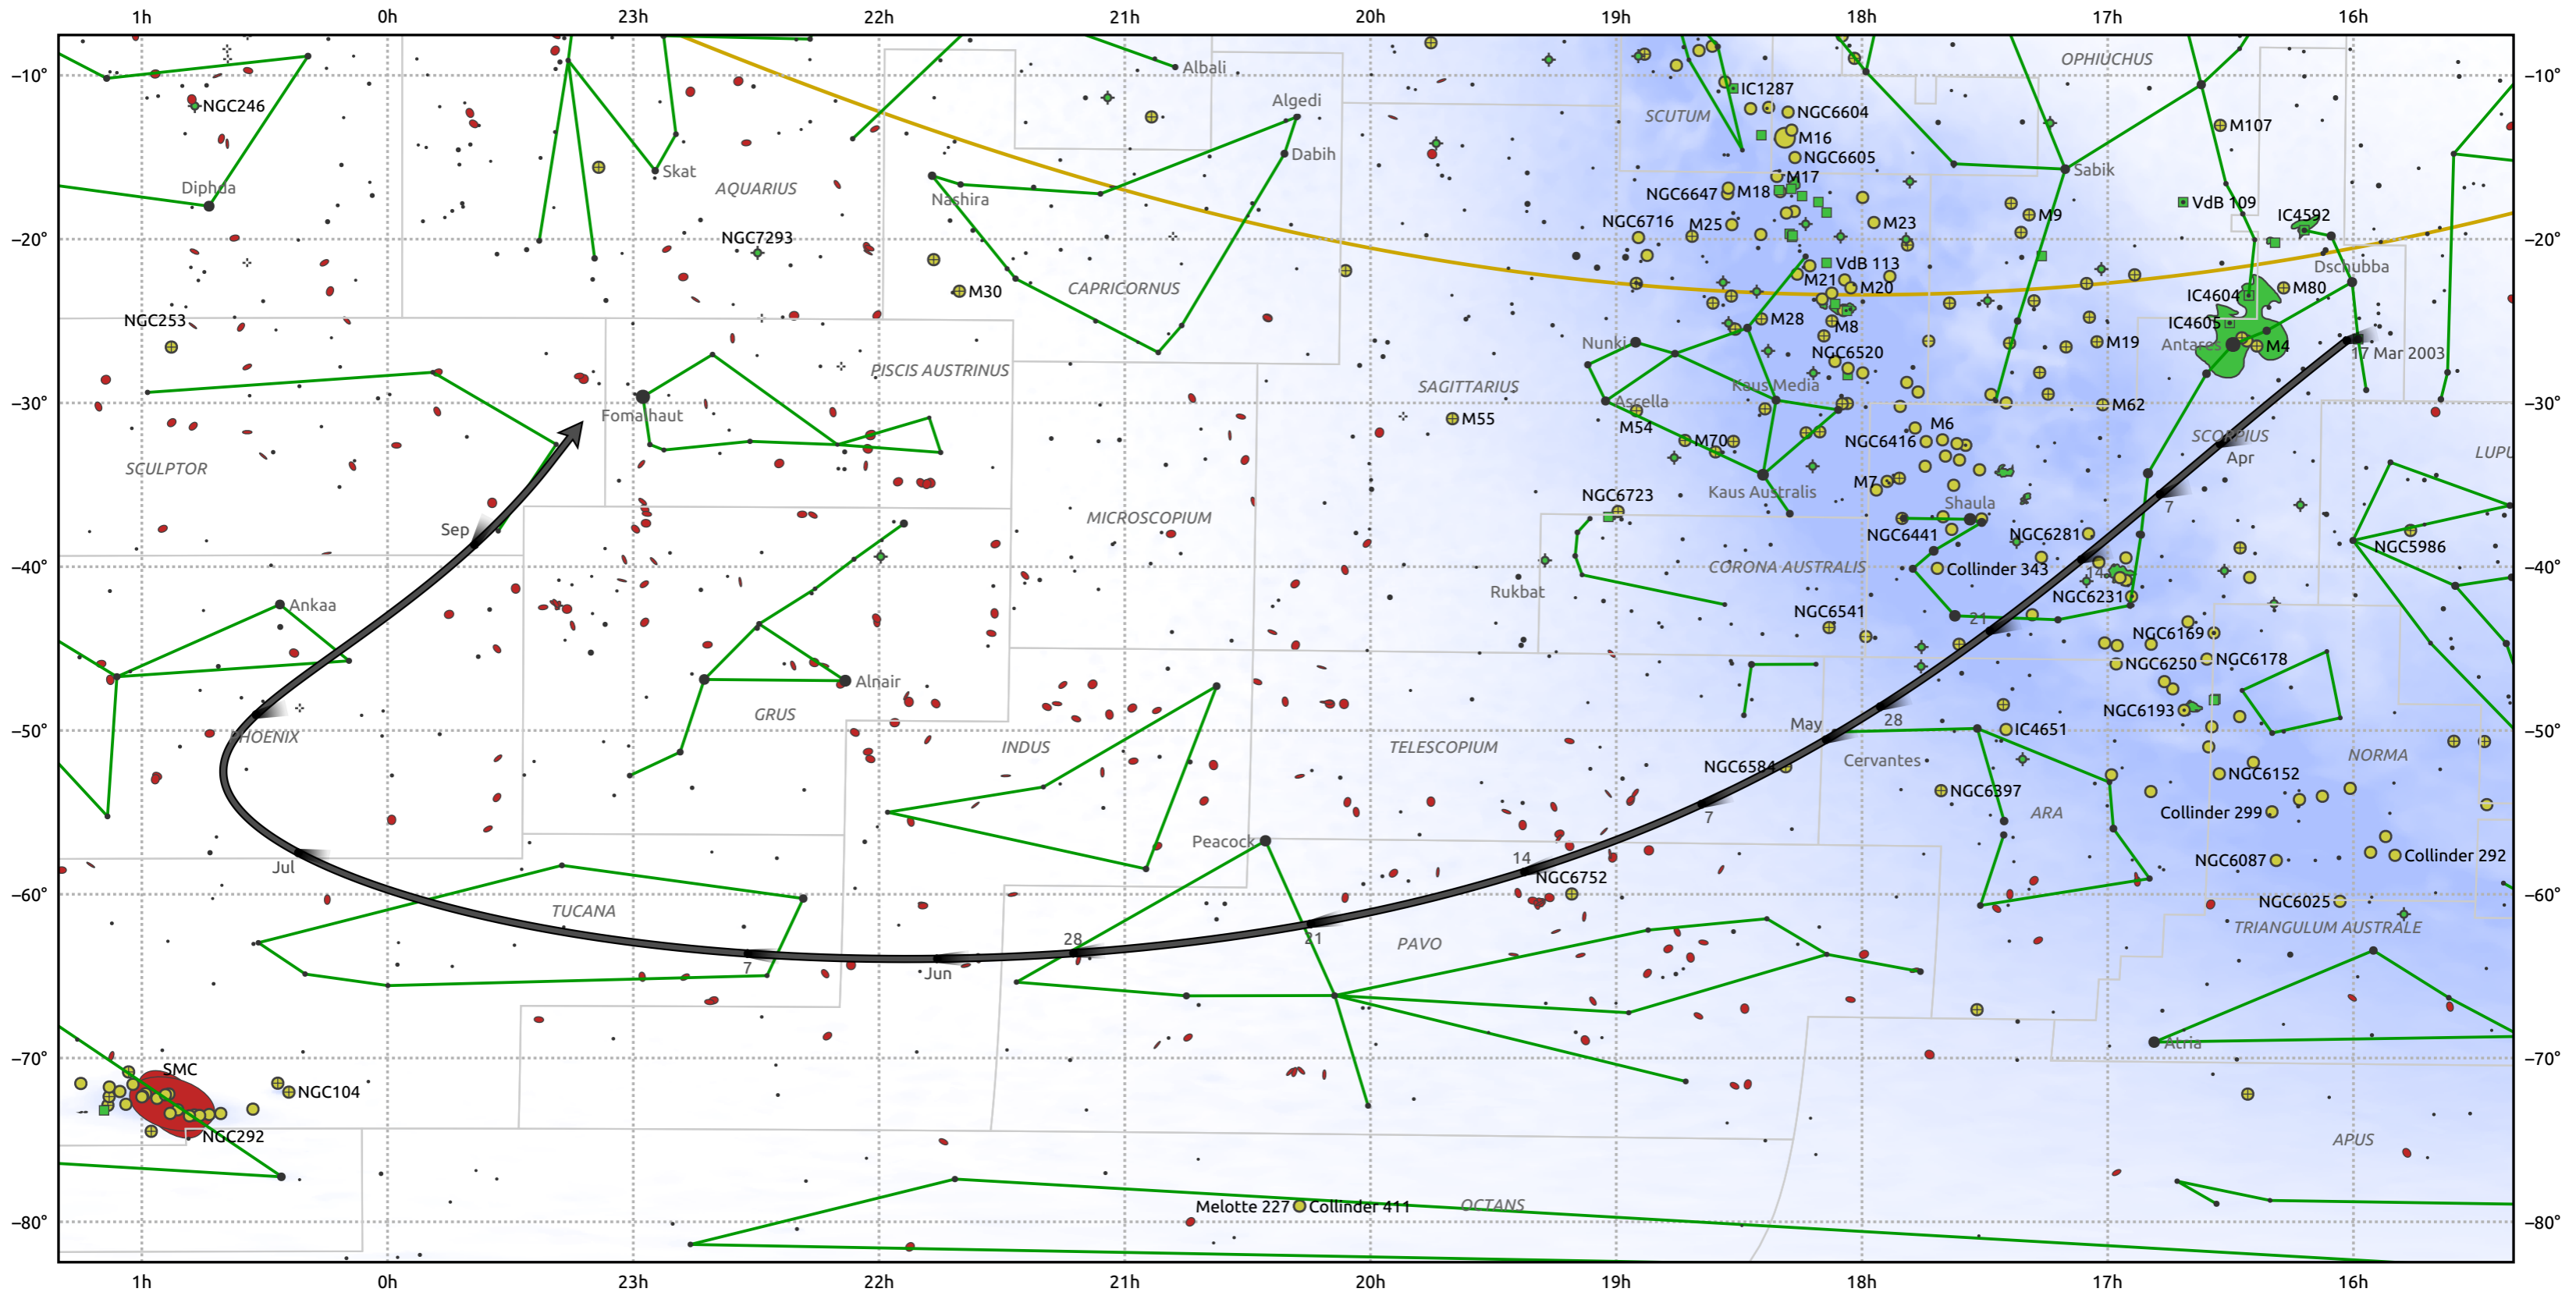

# The path of 66P/duToit starting on 17 Mar 2003

© Dominic Ford 2011–2025. Date markers placed at midnight UTC. Downloaded from <https://in-the-sky.org>

Magnitude scale: ● 6.0 ● 5.0 ● 4.0 ● 3.0 ● 2.0 ● 1.0

— Ecliptic Plane

● Galaxy 
 ■ Bright nebula 
 ● Open cluster 
 ⊕ Globular cluster 
 ◆ Planetary nebula

Date	Mag
2003 Mar 31	13.0
2003 Apr 13	12.0
2003 Apr 27	11.0
2003 May 1	10.7
2003 May 14	10.0
2003 Jul 1	9.3
2003 Aug 13	11.0
2003 Aug 30	12.0
2003 Sep 1	12.1