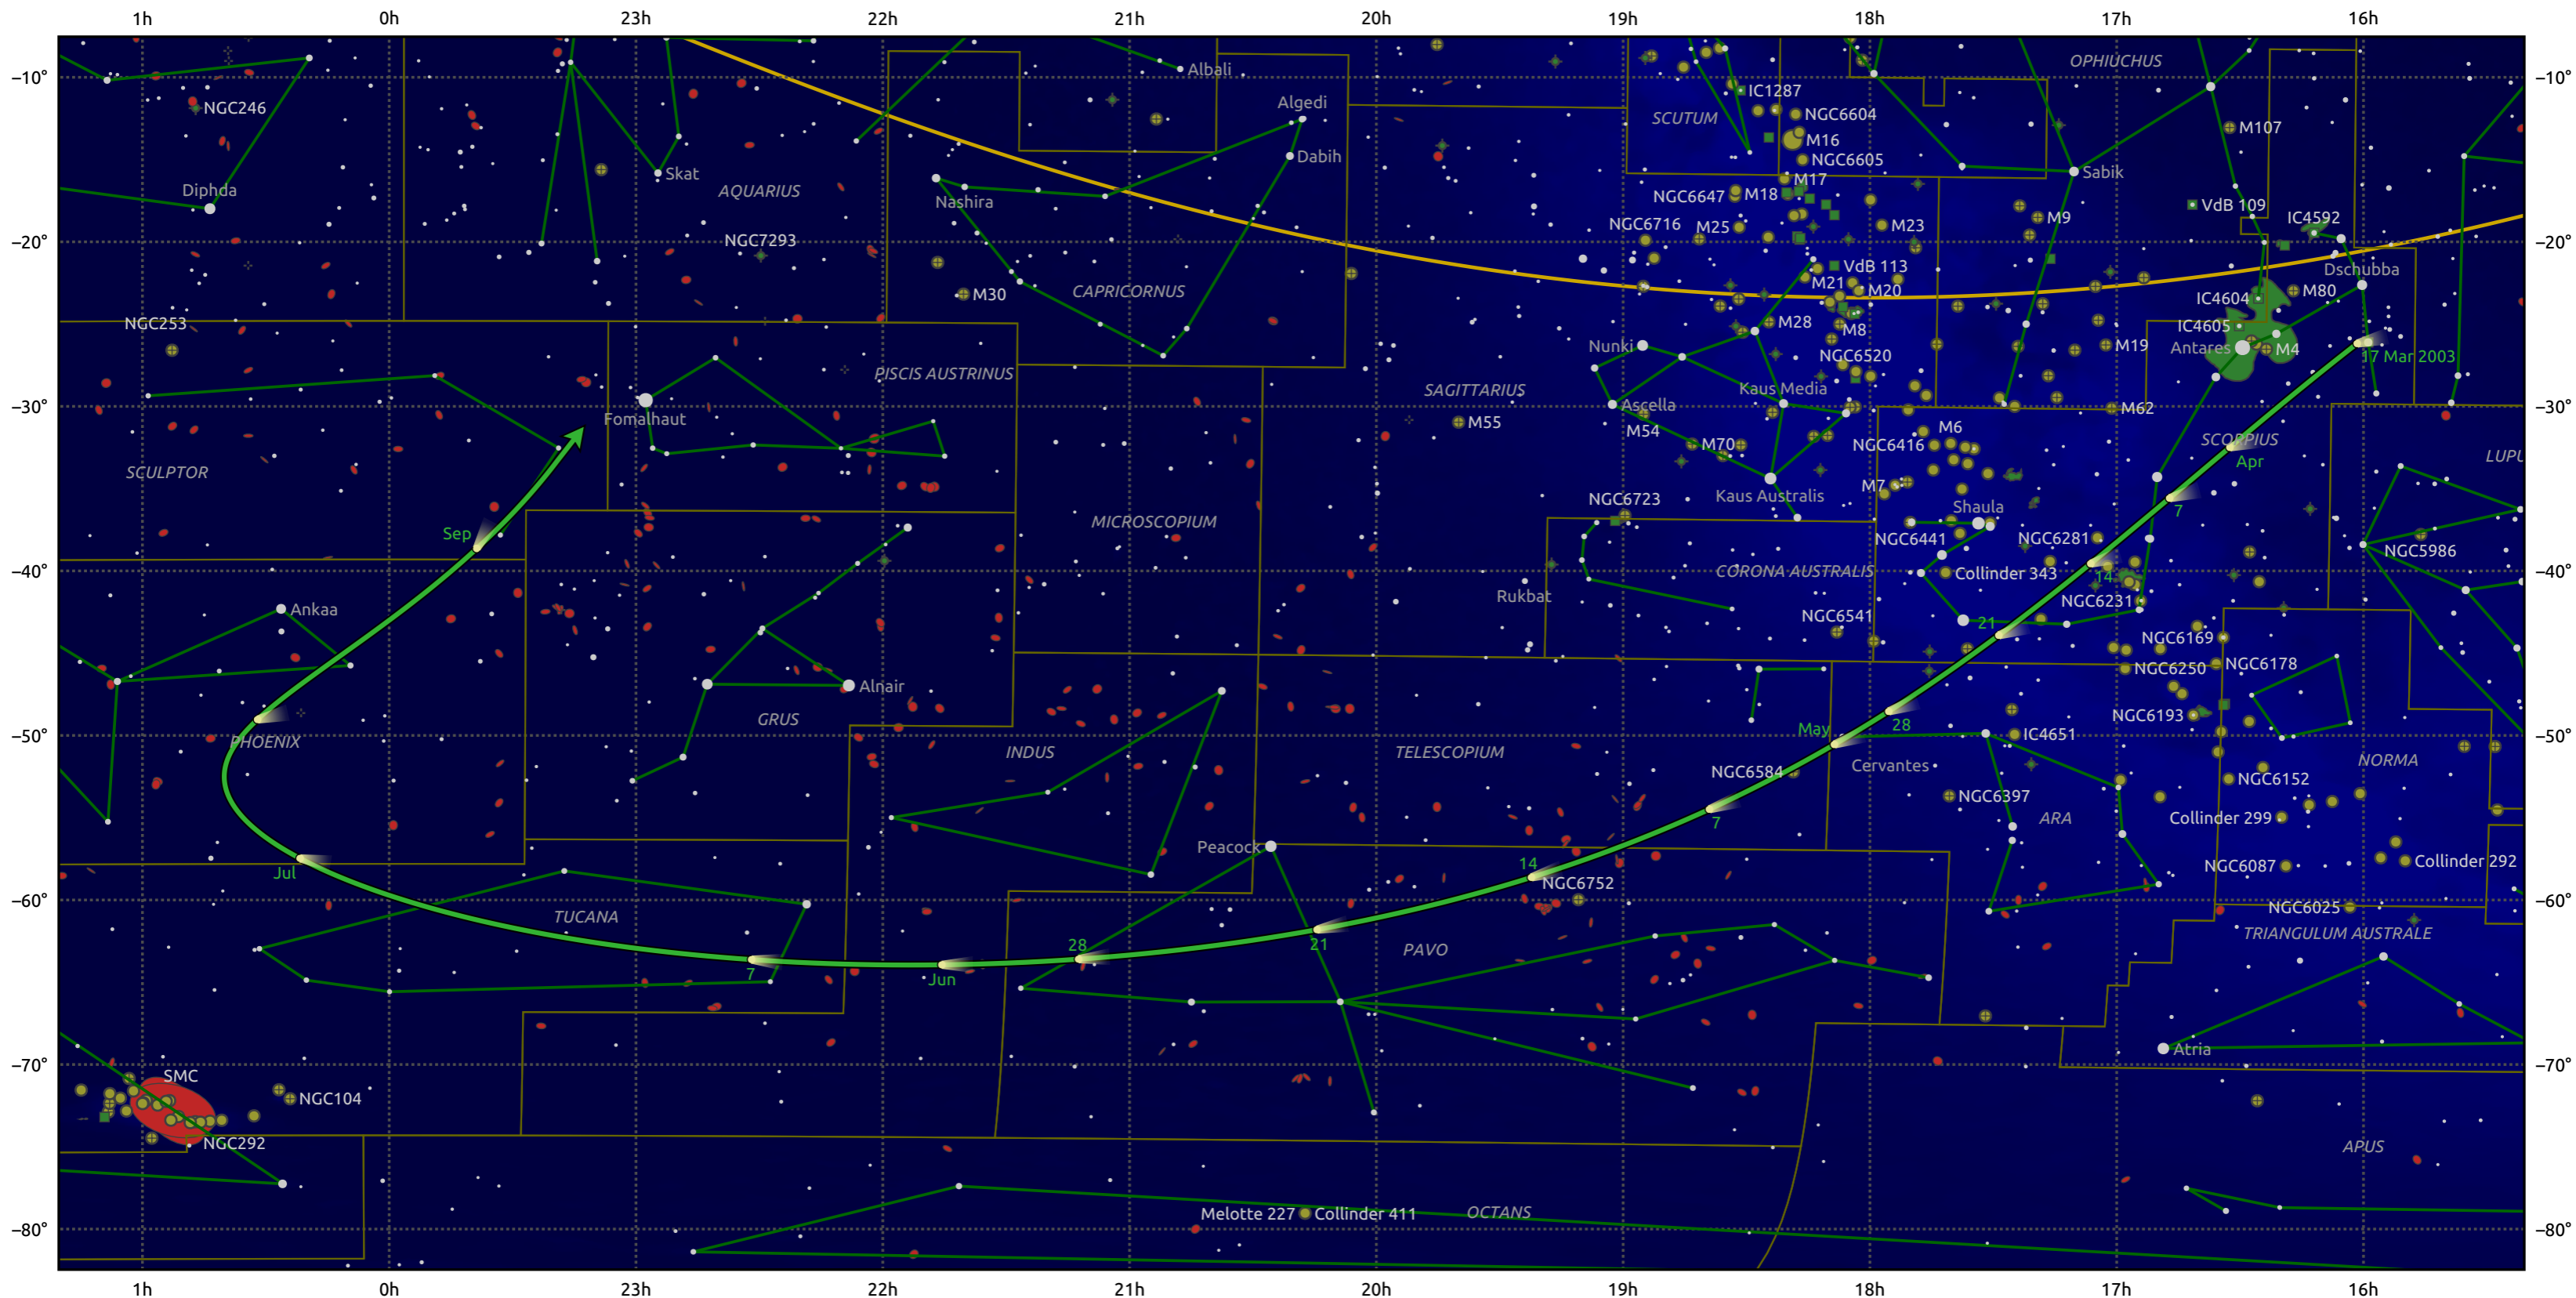

The path of 66P/duToit starting on 17 Mar 2003

© Dominic Ford 2011–2025. Date markers placed at midnight UTC. Downloaded from <https://in-the-sky.org>

Magnitude scale: • 6.0 • 5.0 • 4.0 • 3.0 • 2.0 • 1.0

— Ecliptic Plane

● Galaxy ■ Bright nebula ● Open cluster ● Globular cluster ◆ Planetary nebula

Date	Mag
2003 Mar 31	13.0
2003 Apr 13	12.0
2003 Apr 27	11.0
2003 May 1	10.7
2003 May 14	10.0
2003 Jul 1	9.3
2003 Aug 13	11.0
2003 Aug 30	12.0
2003 Sep 1	12.1