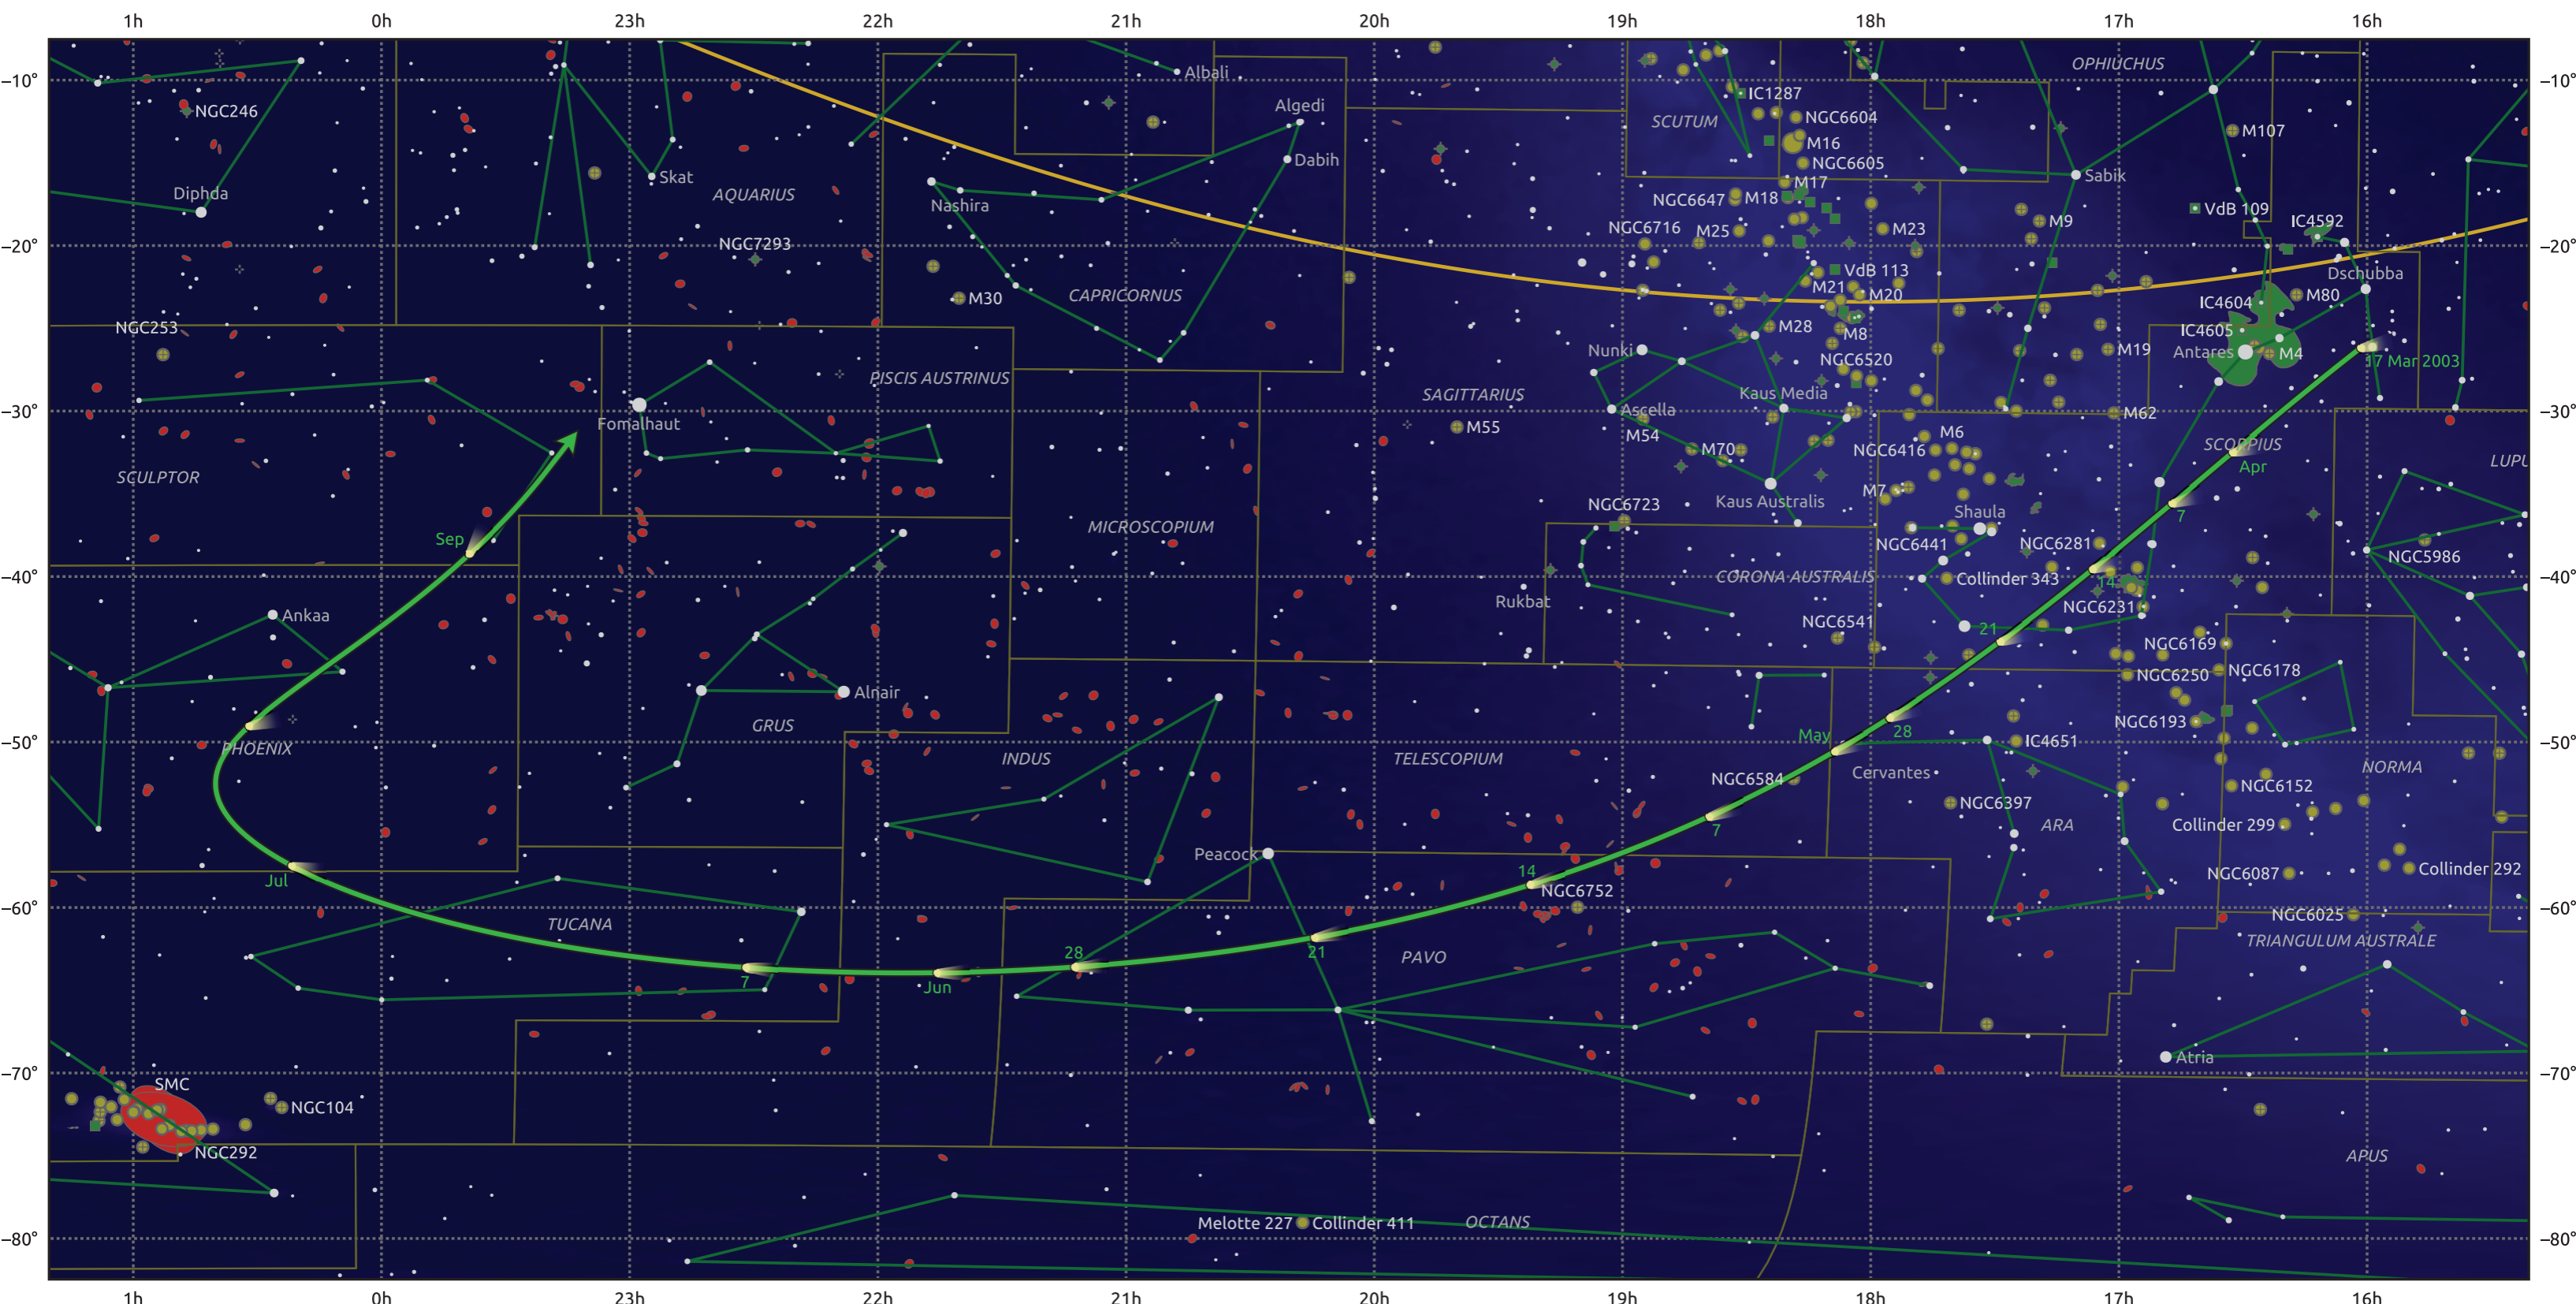

The path of 66P/duToit starting on 17 Mar 2003

© Dominic Ford 2011–2025. Date markers placed at midnight UTC. Downloaded from <https://in-the-sky.org>

Magnitude scale: ● 6.0 ● 5.0 ● 4.0 ● 3.0 ● 2.0 ● 1.0

— Ecliptic Plane

● Galaxy ■ Bright nebula ● Open cluster ⊕ Globular cluster ◆ Planetary nebula

Date	Mag
2003 Mar 31	13.0
2003 Apr 13	12.0
2003 Apr 27	11.0
2003 May 1	10.7
2003 May 14	10.0
2003 Jul 1	9.3
2003 Aug 13	11.0
2003 Aug 30	12.0
2003 Sep 1	12.1