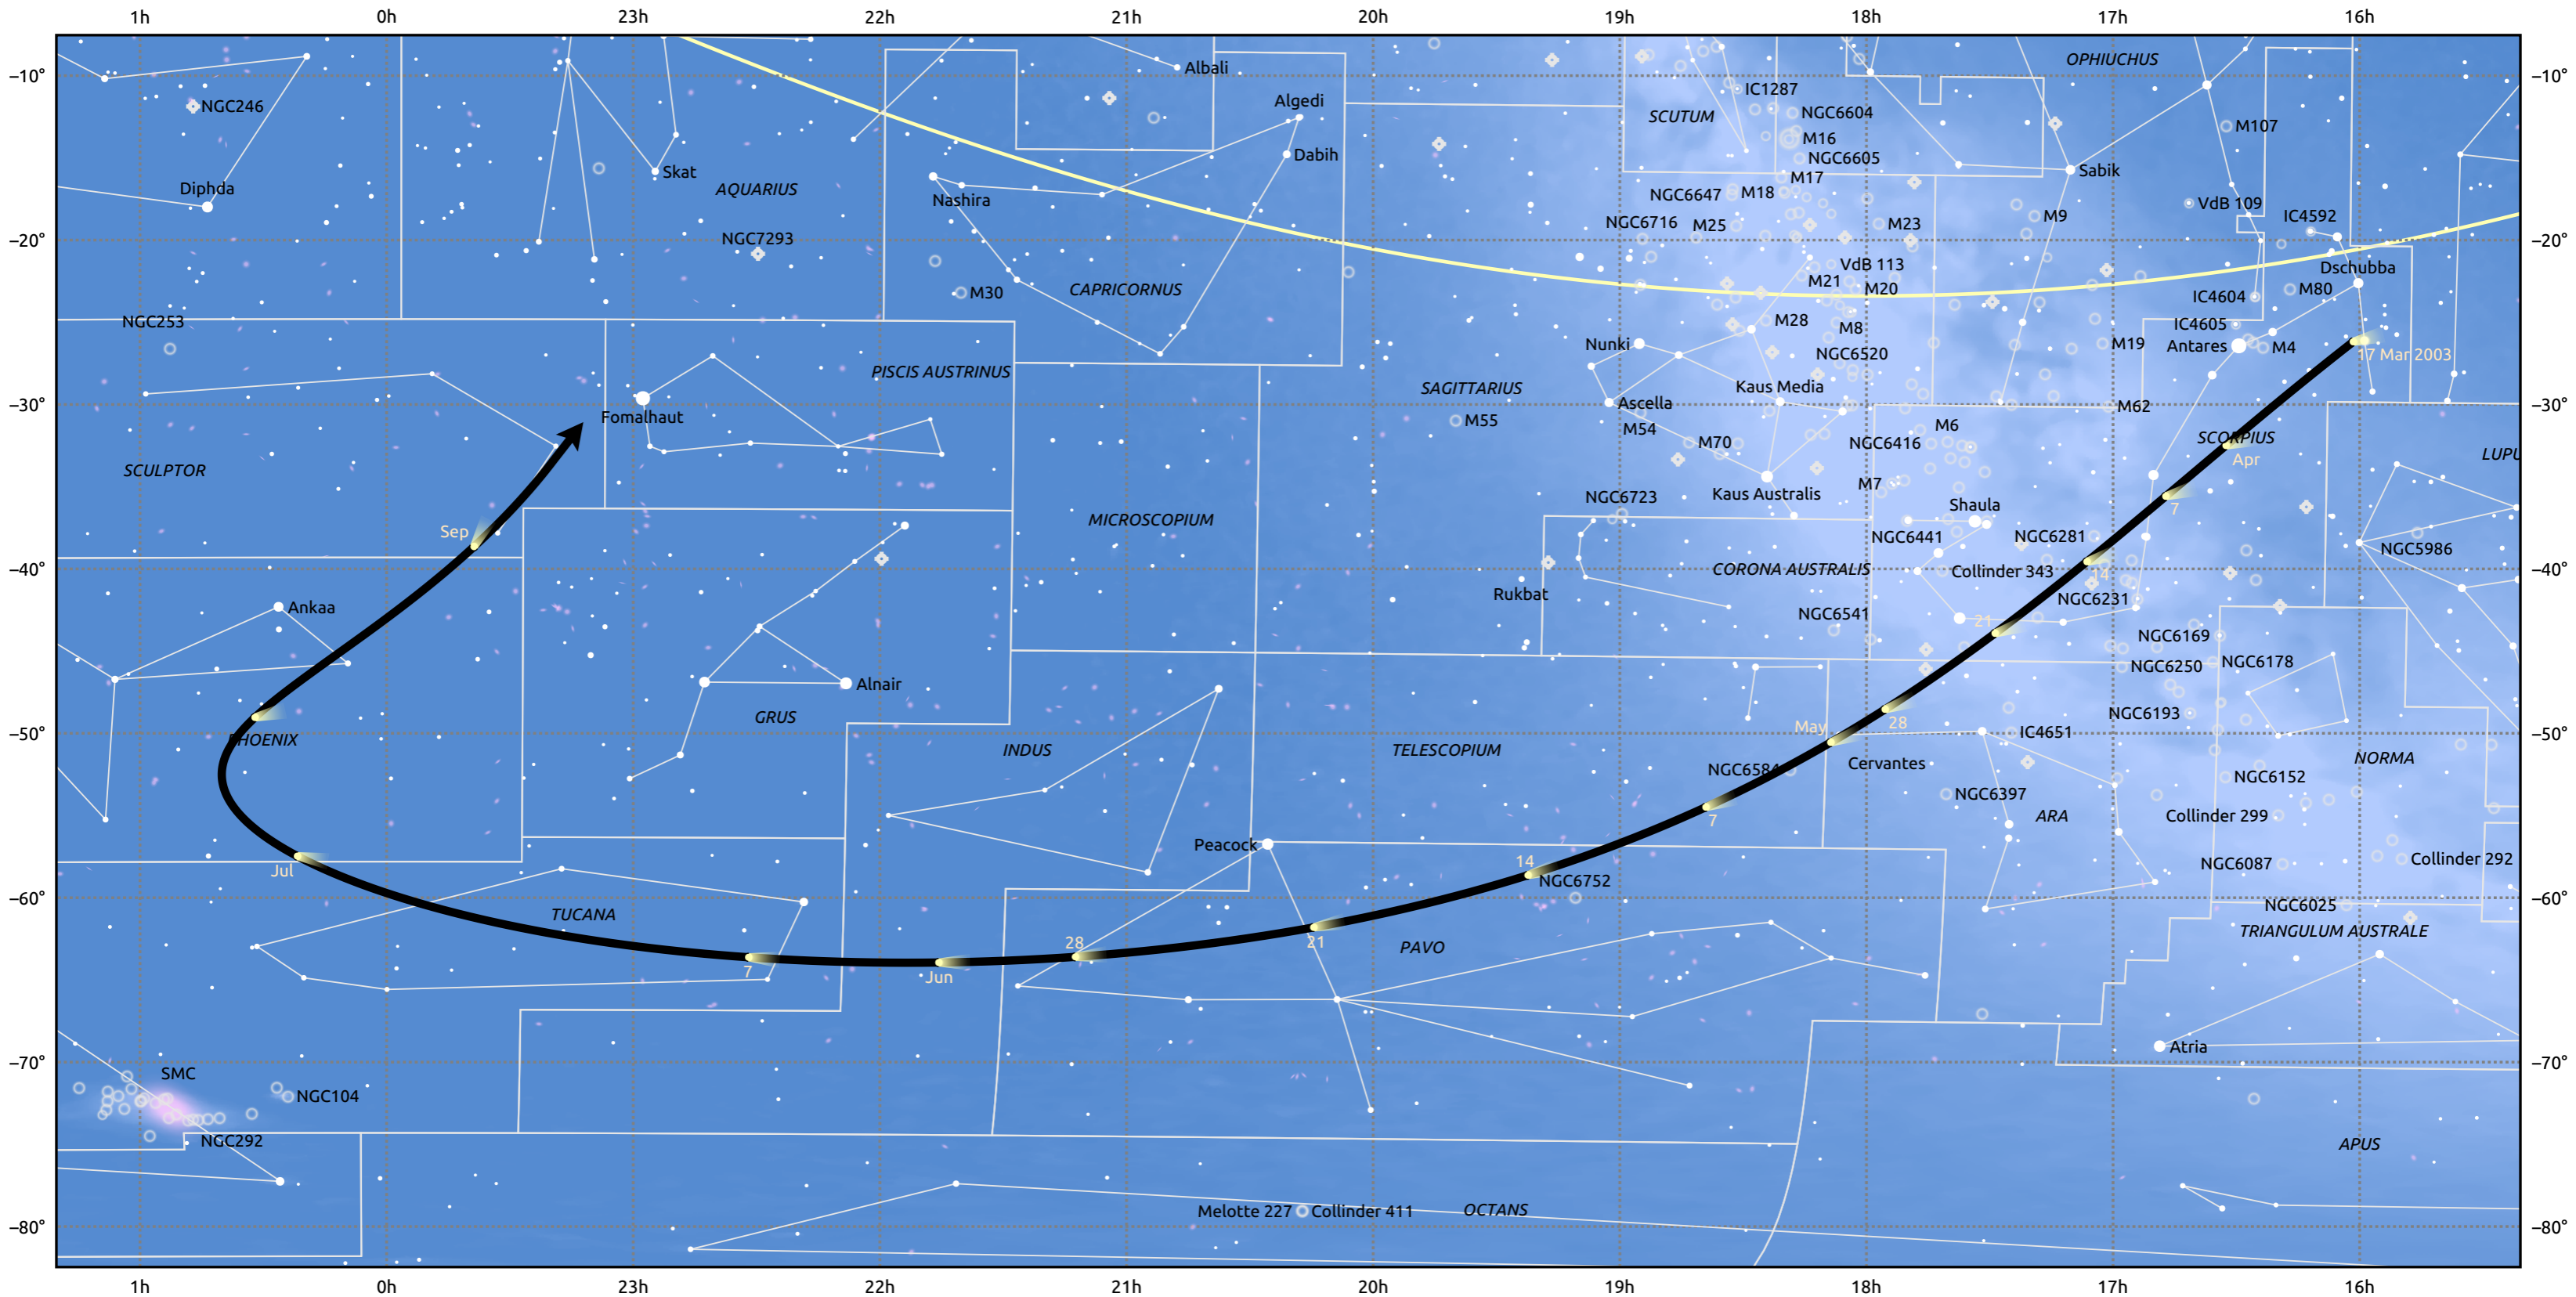

# The path of 66P/duToit starting on 17 Mar 2003

© Dominic Ford 2011–2025. Date markers placed at midnight UTC. Downloaded from <https://in-the-sky.org>

Magnitude scale: • 6.0 • 5.0 • 4.0 • 3.0 • 2.0 • 1.0

— Ecliptic Plane

Galaxy    Bright nebula    Open cluster    Globular cluster    Planetary nebula

Date	Mag
2003 Mar 31	13.0
2003 Apr 13	12.0
2003 Apr 27	11.0
2003 May 1	10.7
2003 May 14	10.0
2003 Jul 1	9.3
2003 Aug 13	11.0
2003 Aug 30	12.0
2003 Sep 1	12.1