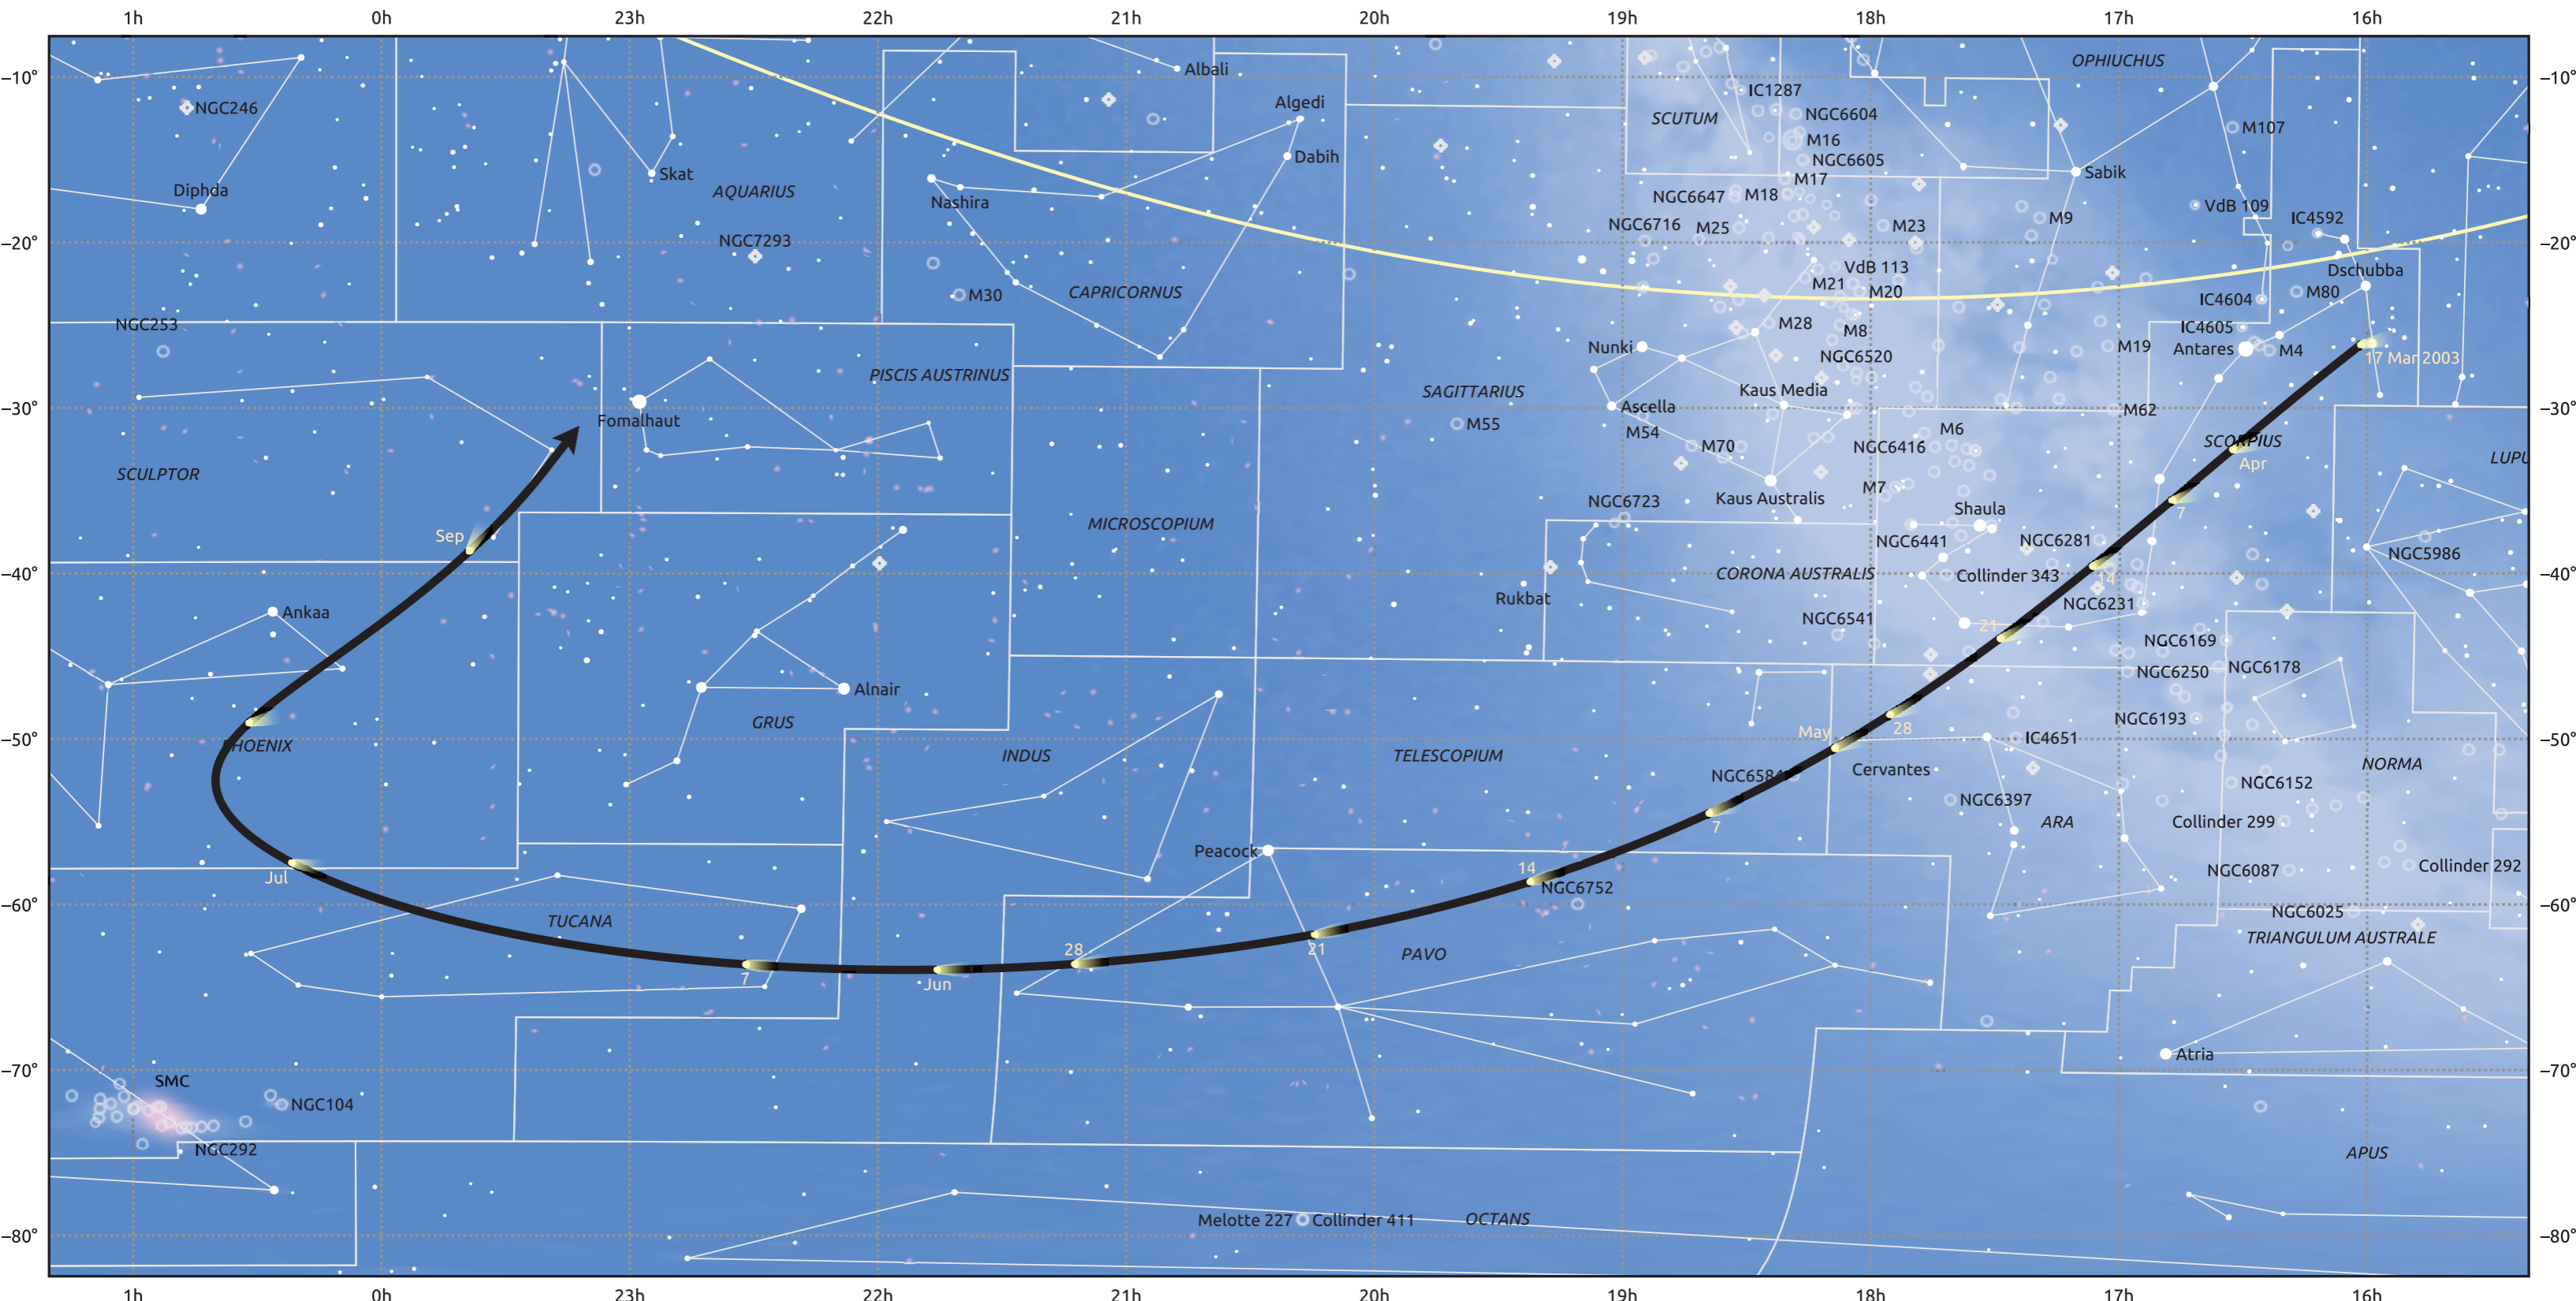

The path of 66P/duToit starting on 17 Mar 2003

© Dominic Ford 2011–2025. Date markers placed at midnight UTC. Downloaded from <https://in-the-sky.org>

Magnitude scale: 6.0 5.0 4.0 3.0 2.0 1.0

— Ecliptic Plane

● Galaxy
 ○ Bright nebula
 ○ Open cluster
 ○ Globular cluster
 ○ Planetary nebula

Date	Mag
2003 Mar 31	13.0
2003 Apr 13	12.0
2003 Apr 27	11.0
2003 May 1	10.7
2003 May 14	10.0
2003 Jul 1	9.3
2003 Aug 13	11.0
2003 Aug 30	12.0
2003 Sep 1	12.1