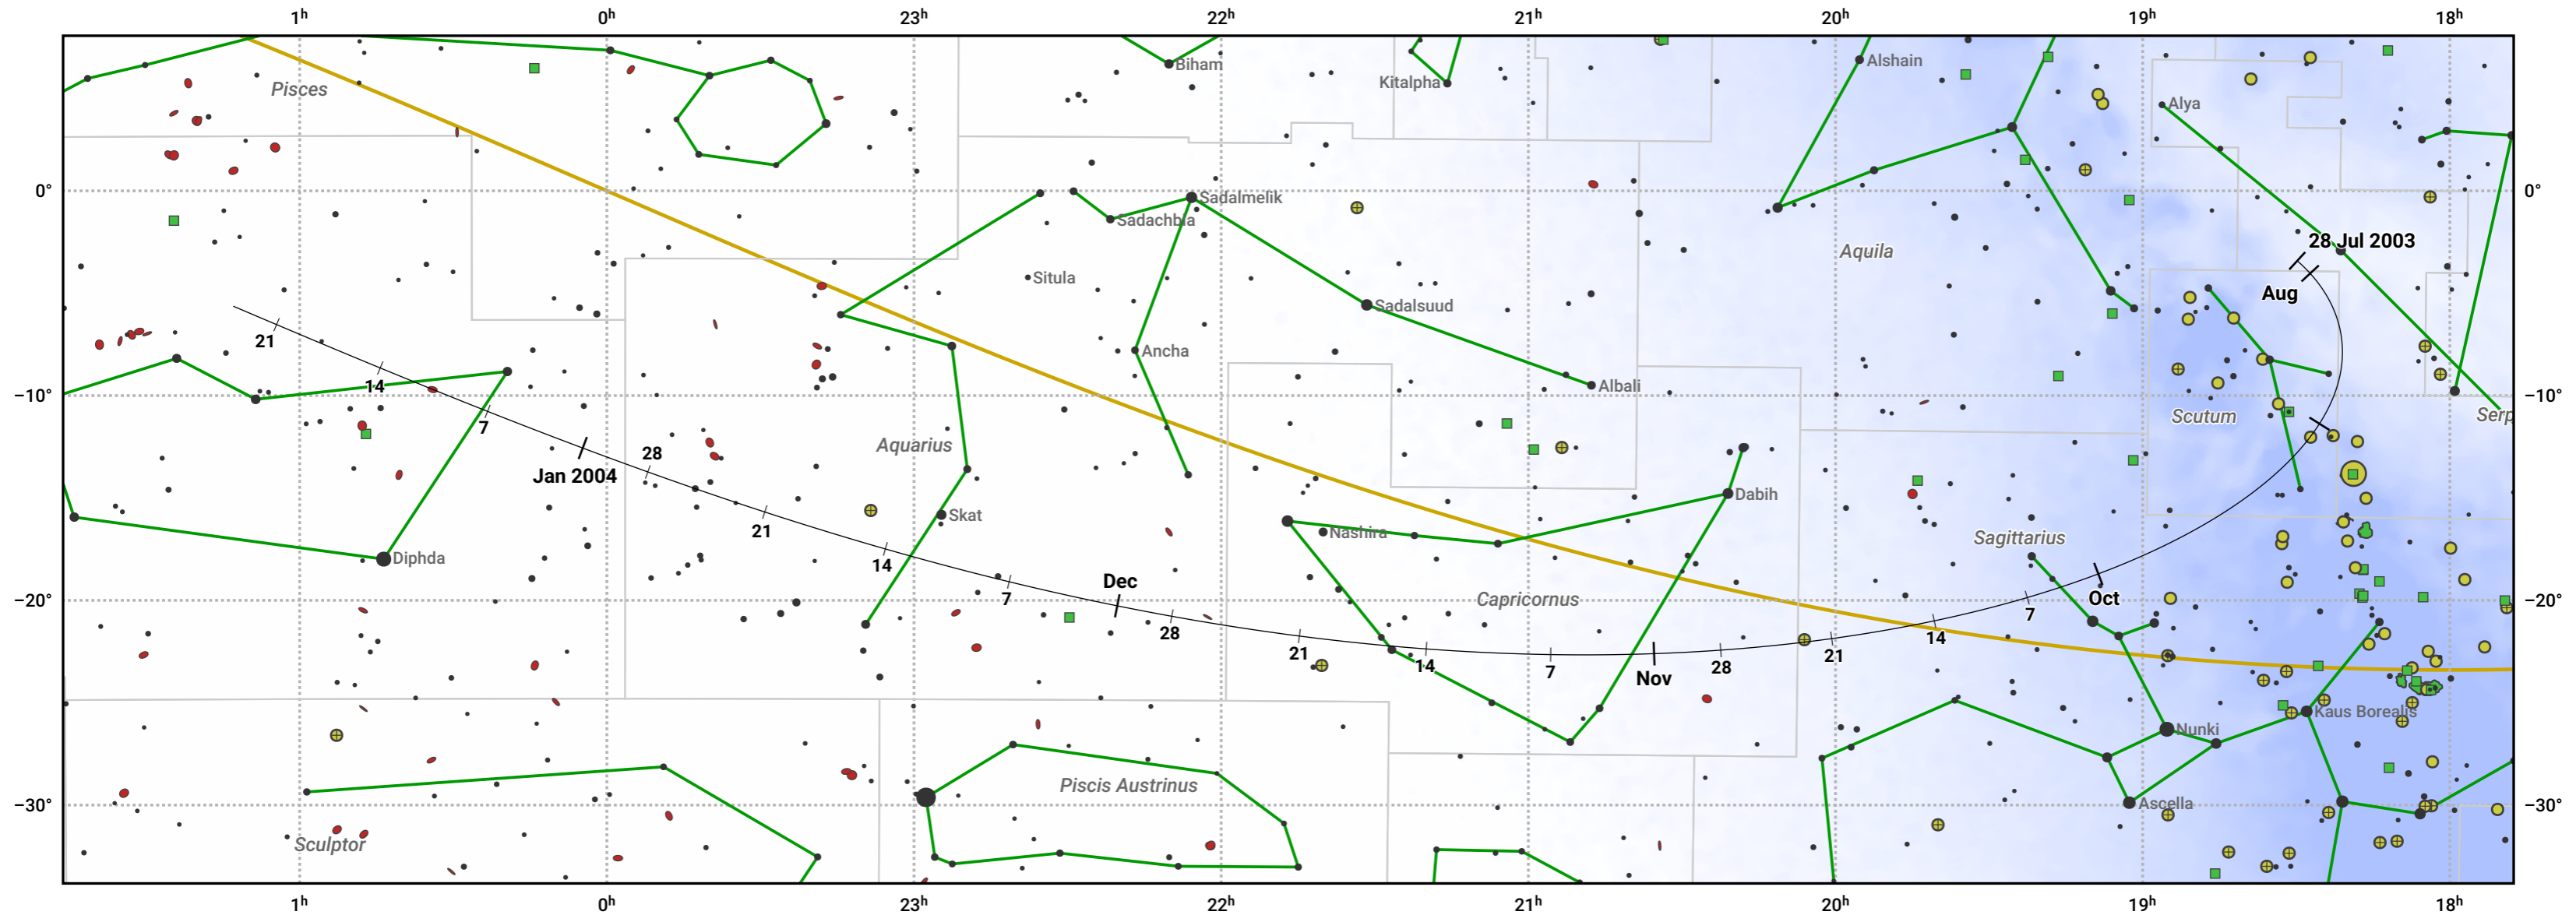

The path of 58P/Jackson-Neujmin starting on 28 Jul 2003

© Dominic Ford 2011–2024. Date markers placed at midnight UTC. Downloaded from <https://in-the-sky.org>

Magnitude scale: • 6.0 • 5.0 • 4.0 • 3.0 • 2.0 • 1.0

— Ecliptic Plane

Galaxy Bright nebula Open cluster Globular cluster

Date	Mag
2003 Sep 1	9.1
2003 Sep 7	9.0
2003 Nov 1	8.5
2004 Jan 1	9.7
2004 Jan 11	10.0