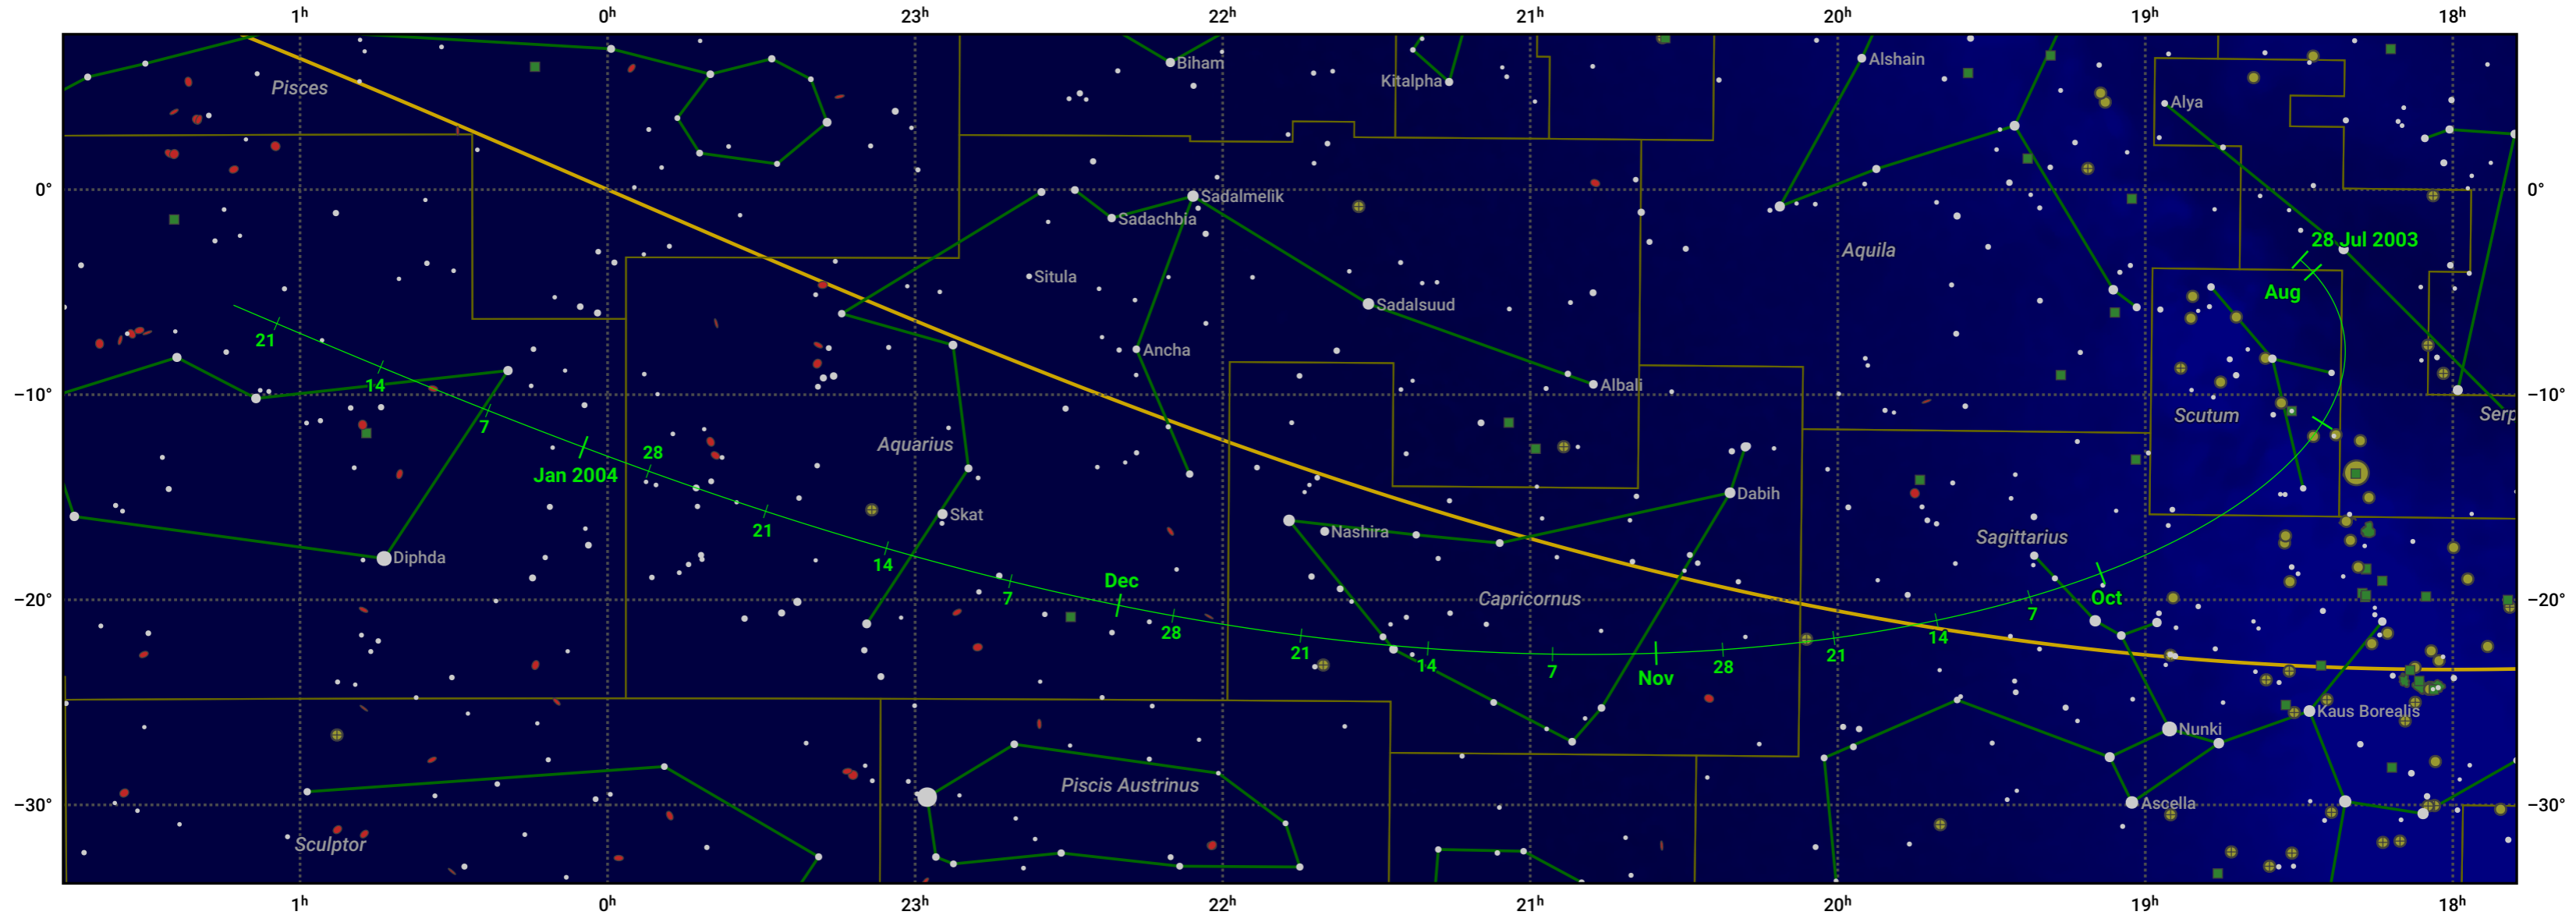

The path of 58P/Jackson-Neujmin starting on 28 Jul 2003

© Dominic Ford 2011–2024. Date markers placed at midnight UTC. Downloaded from <https://in-the-sky.org>

Magnitude scale: • 6.0 • 5.0 • 4.0 • 3.0 • 2.0 • 1.0

— Ecliptic Plane

Galaxy Bright nebula Open cluster Globular cluster

Date	Mag
2003 Sep 1	9.1
2003 Sep 7	9.0
2003 Nov 1	8.5
2004 Jan 1	9.7
2004 Jan 11	10.0