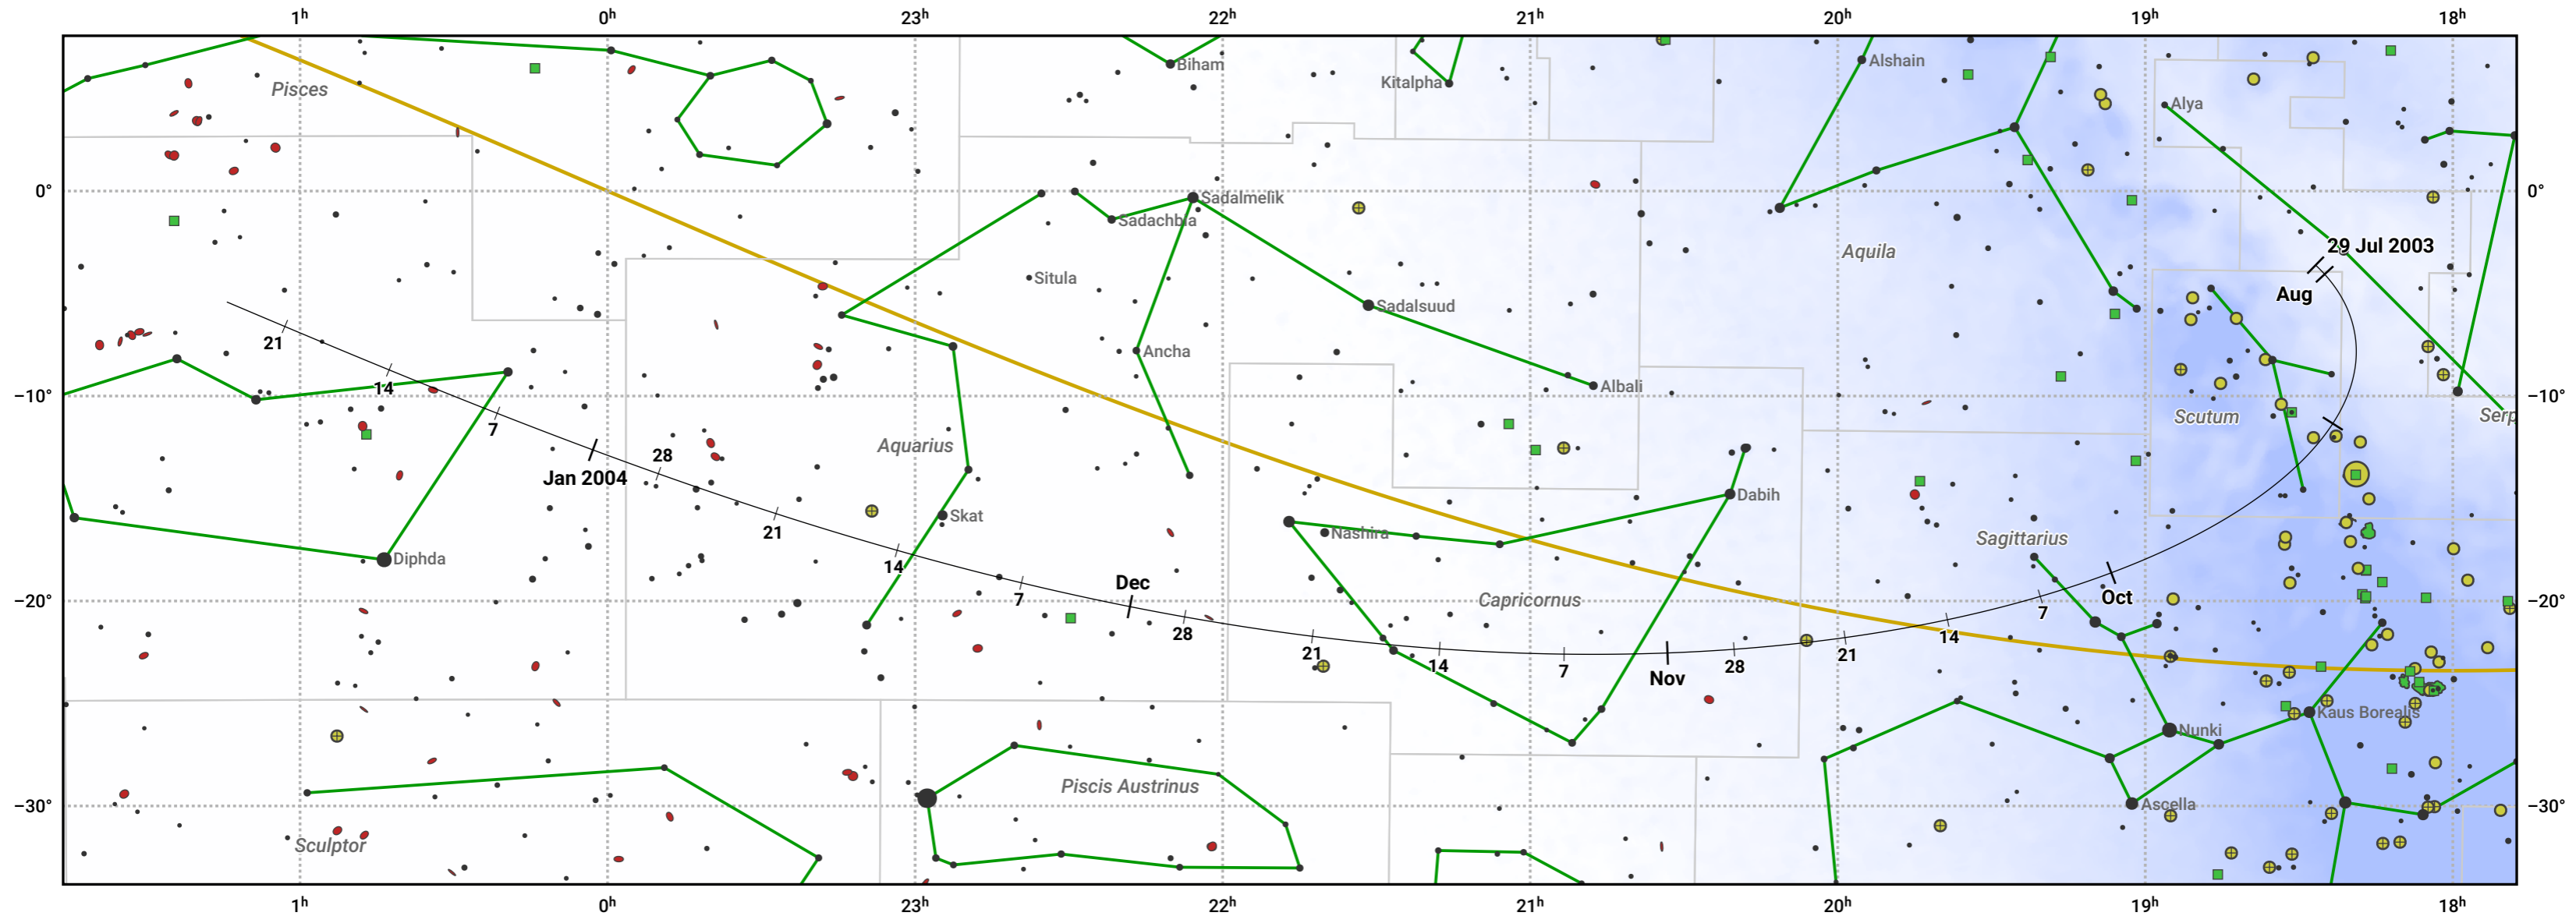

The path of 58P/Jackson-Neujmin starting on 29 Jul 2003

© Dominic Ford 2011–2024. Date markers placed at midnight UTC. Downloaded from <https://in-the-sky.org>

Magnitude scale: • 6.0 • 5.0 • 4.0 • 3.0 • 2.0 • 1.0

— Ecliptic Plane

Galaxy Bright nebula Open cluster Globular cluster

Date	Mag
2003 Sep 1	9.2
2003 Sep 8	9.0
2003 Nov 1	8.5
2004 Jan 1	9.7
2004 Jan 11	10.0