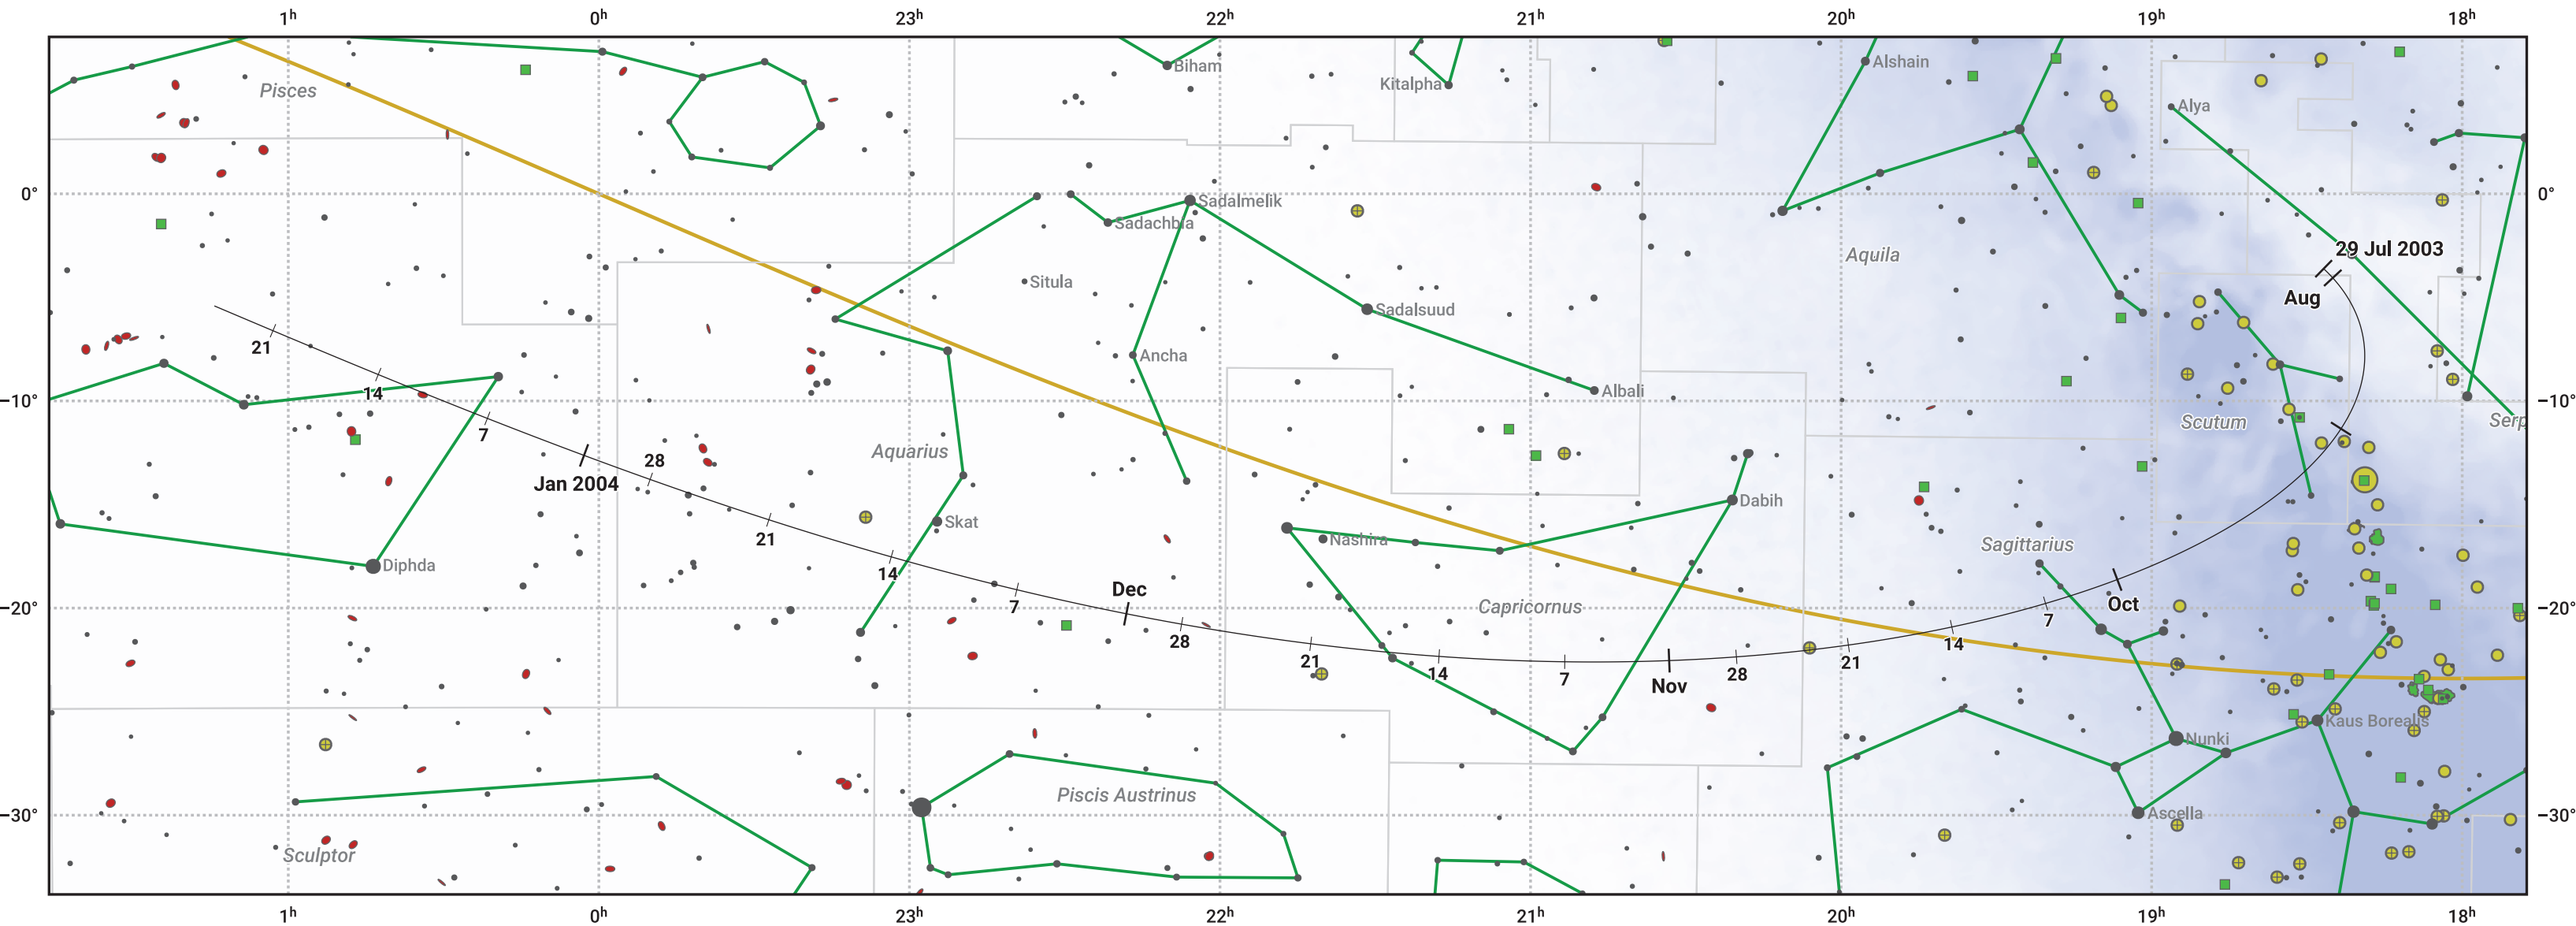

# The path of 58P/Jackson-Neujmin starting on 29 Jul 2003

© Dominic Ford 2011–2024. Date markers placed at midnight UTC. Downloaded from <https://in-the-sky.org>

Magnitude scale: ● 6.0 ● 5.0 ● 4.0 ● 3.0 ● 2.0 ● 1.0

— Ecliptic Plane

● Galaxy    ■ Bright nebula    ● Open cluster    ⊕ Globular cluster

Date	Mag
2003 Sep 1	9.2
2003 Sep 8	9.0
2003 Nov 1	8.5
2004 Jan 1	9.7
2004 Jan 11	10.0