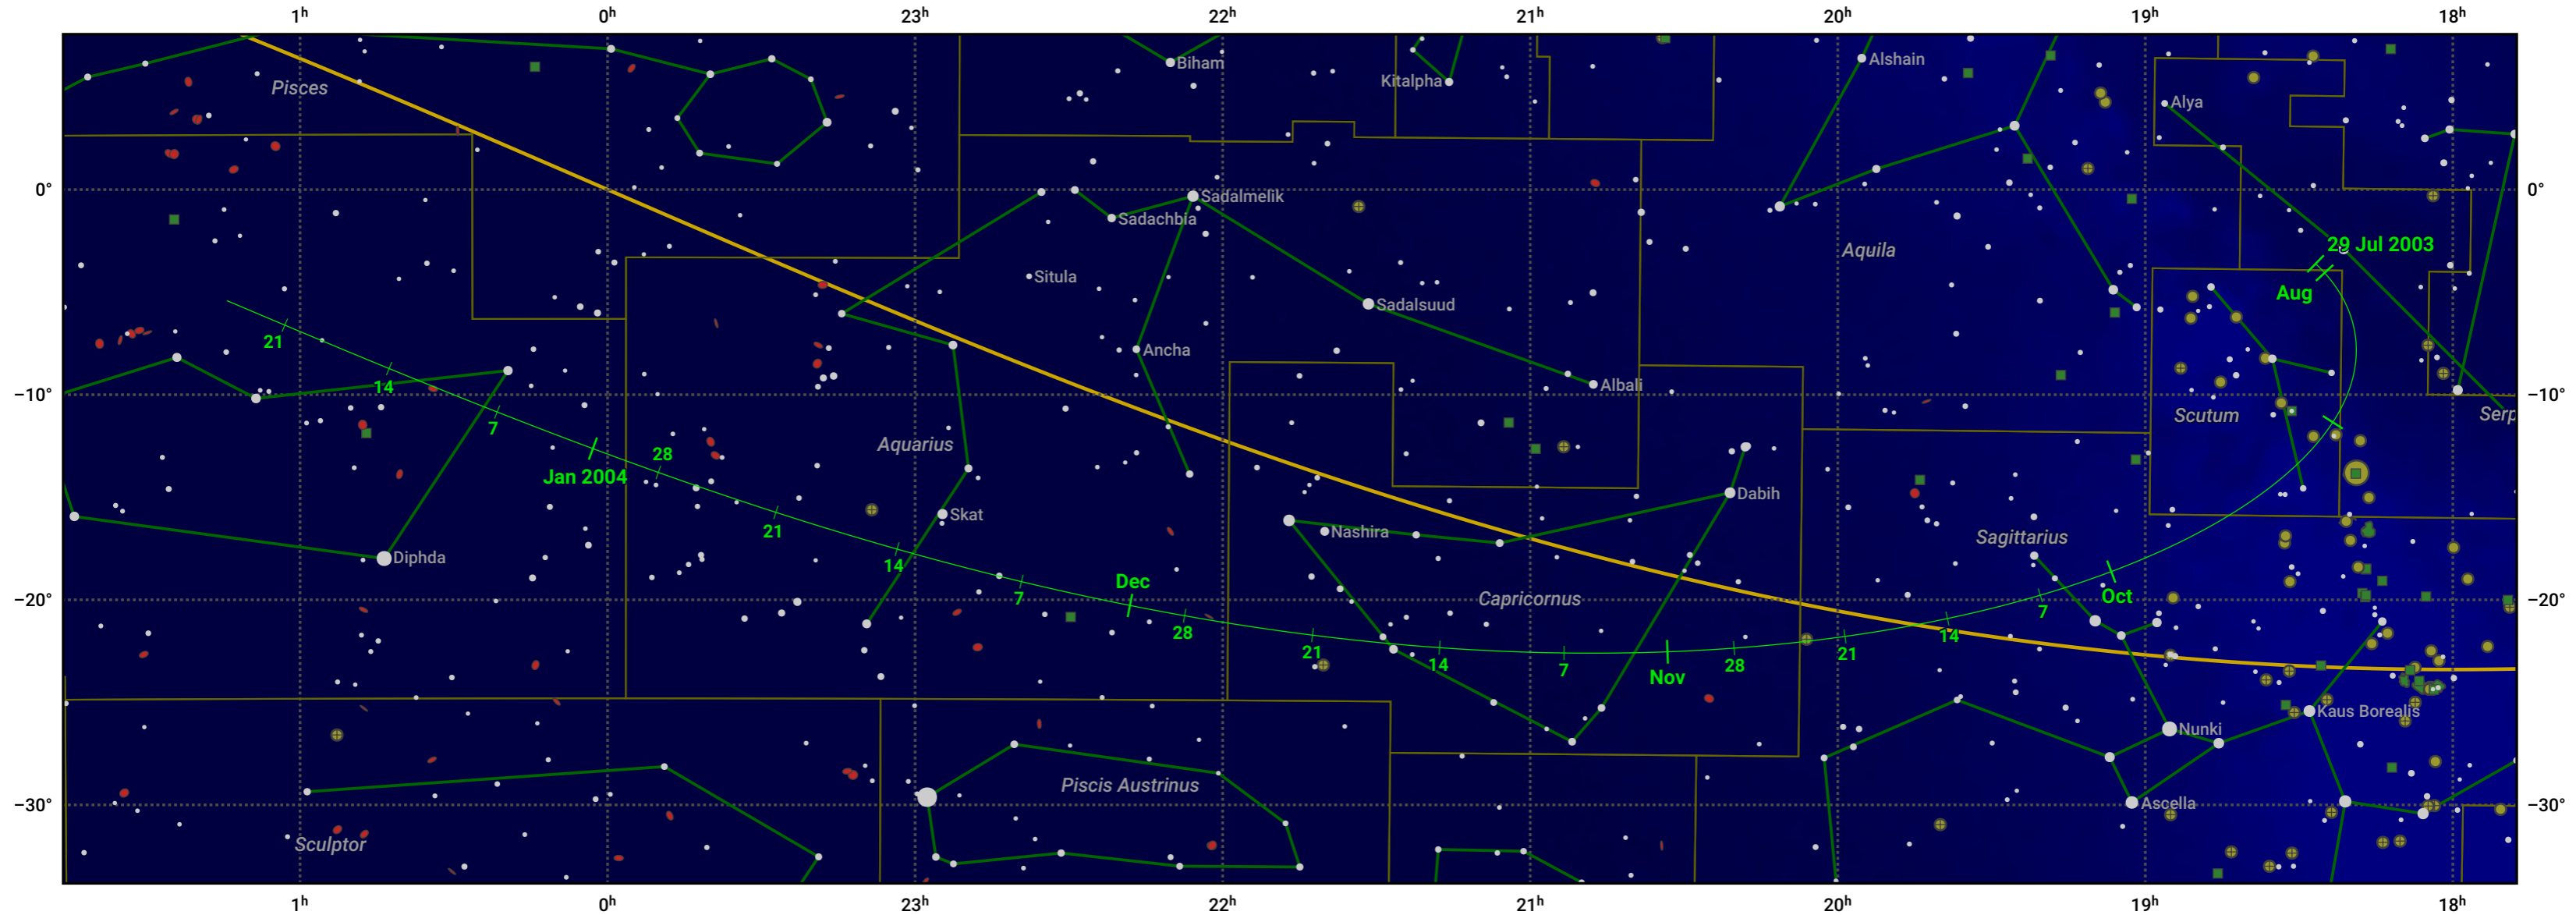

The path of 58P/Jackson-Neujmin starting on 29 Jul 2003

© Dominic Ford 2011–2024. Date markers placed at midnight UTC. Downloaded from <https://in-the-sky.org>

Magnitude scale: • 6.0 • 5.0 • 4.0 • 3.0 • 2.0 • 1.0

— Ecliptic Plane

Galaxy Bright nebula Open cluster Globular cluster

Date	Mag
2003 Sep 1	9.2
2003 Sep 8	9.0
2003 Nov 1	8.5
2004 Jan 1	9.7
2004 Jan 11	10.0