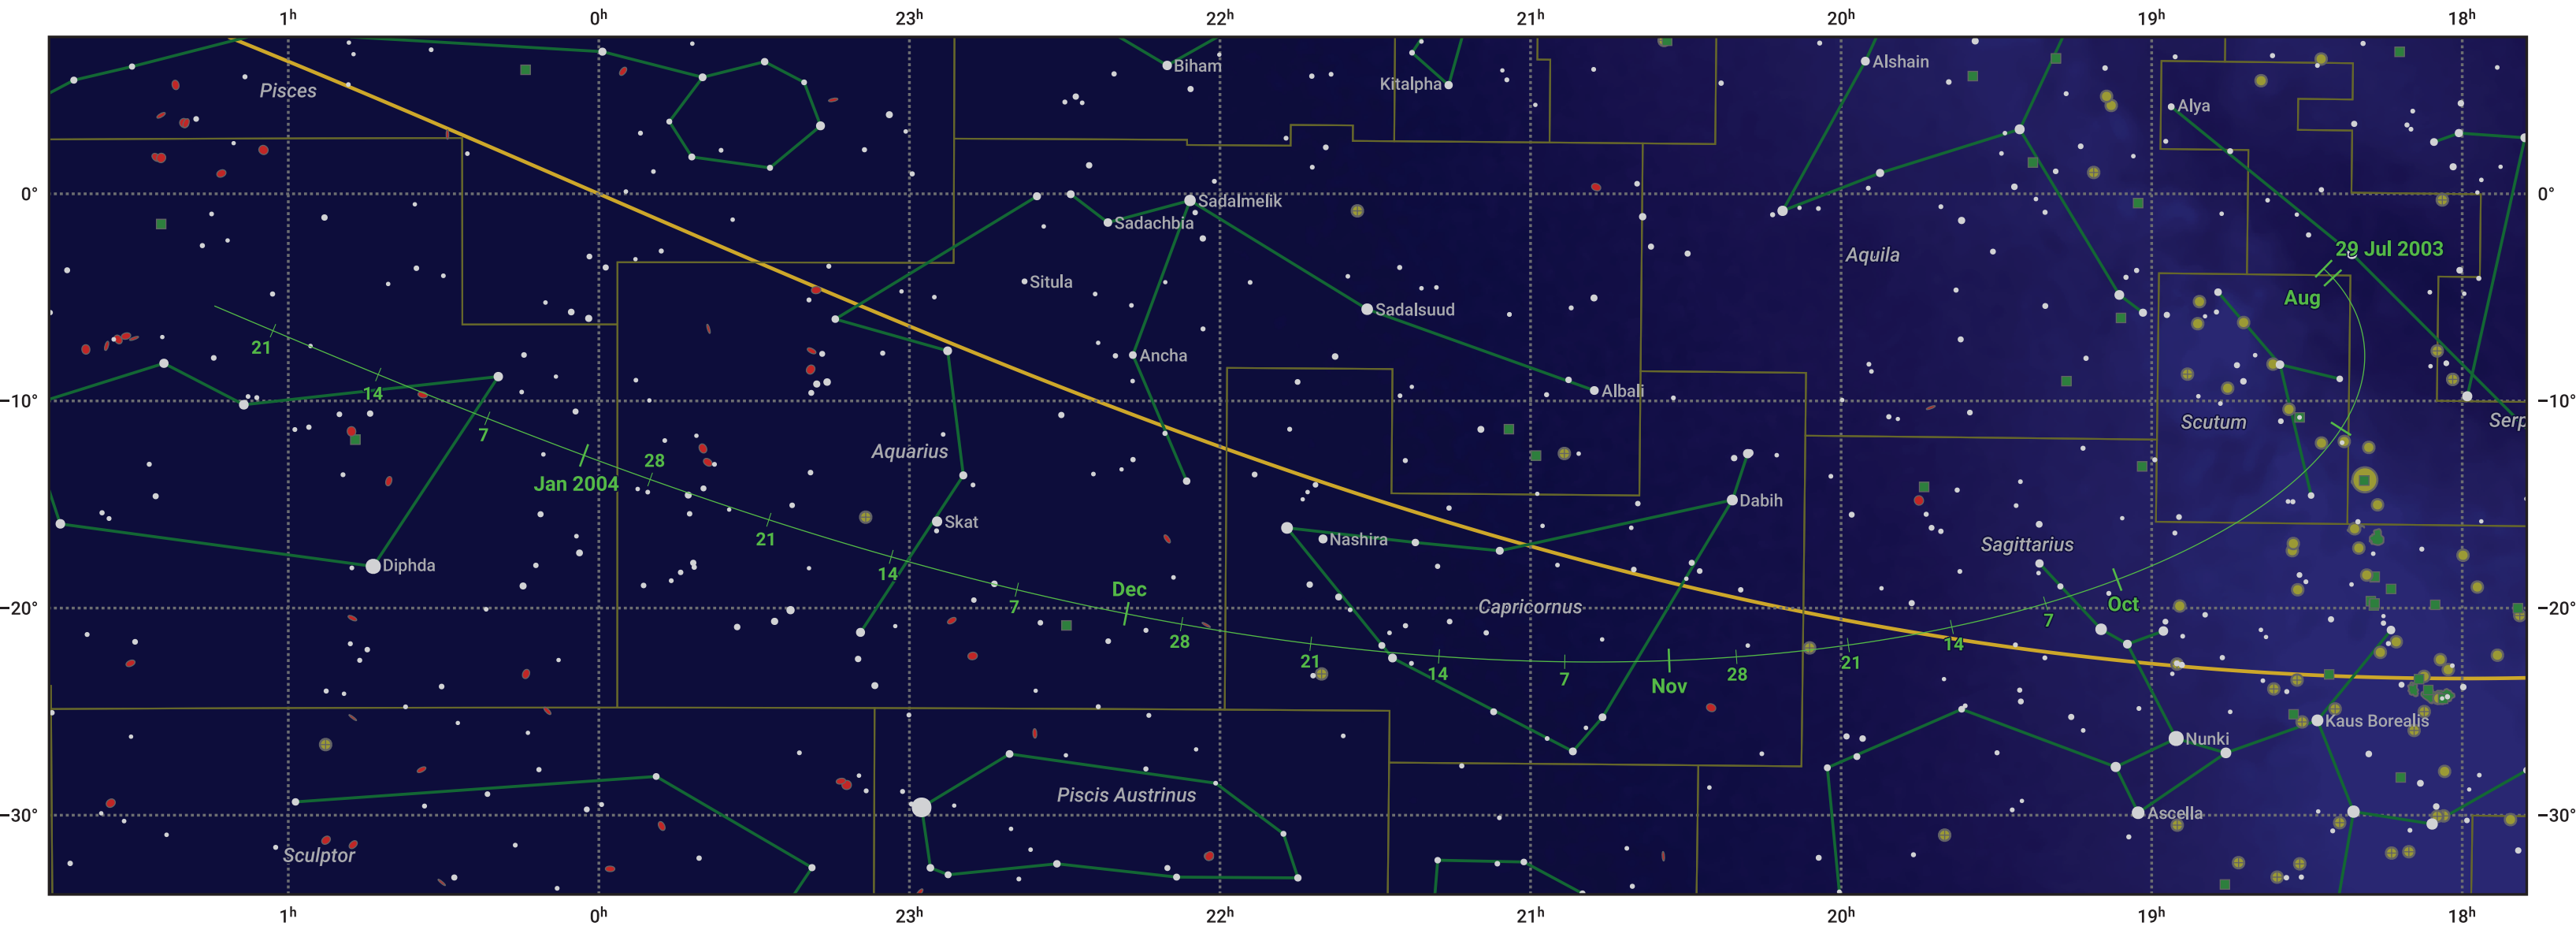

The path of 58P/Jackson-Neujmin starting on 29 Jul 2003

© Dominic Ford 2011–2024. Date markers placed at midnight UTC. Downloaded from <https://in-the-sky.org>

Magnitude scale: ● 6.0 ● 5.0 ● 4.0 ● 3.0 ● 2.0 ● 1.0

— Ecliptic Plane

- ◌ Galaxy
- ◻ Bright nebula
- ◉ Open cluster
- ◉+ Globular cluster

Date	Mag
2003 Sep 1	9.2
2003 Sep 8	9.0
2003 Nov 1	8.5
2004 Jan 1	9.7
2004 Jan 11	10.0