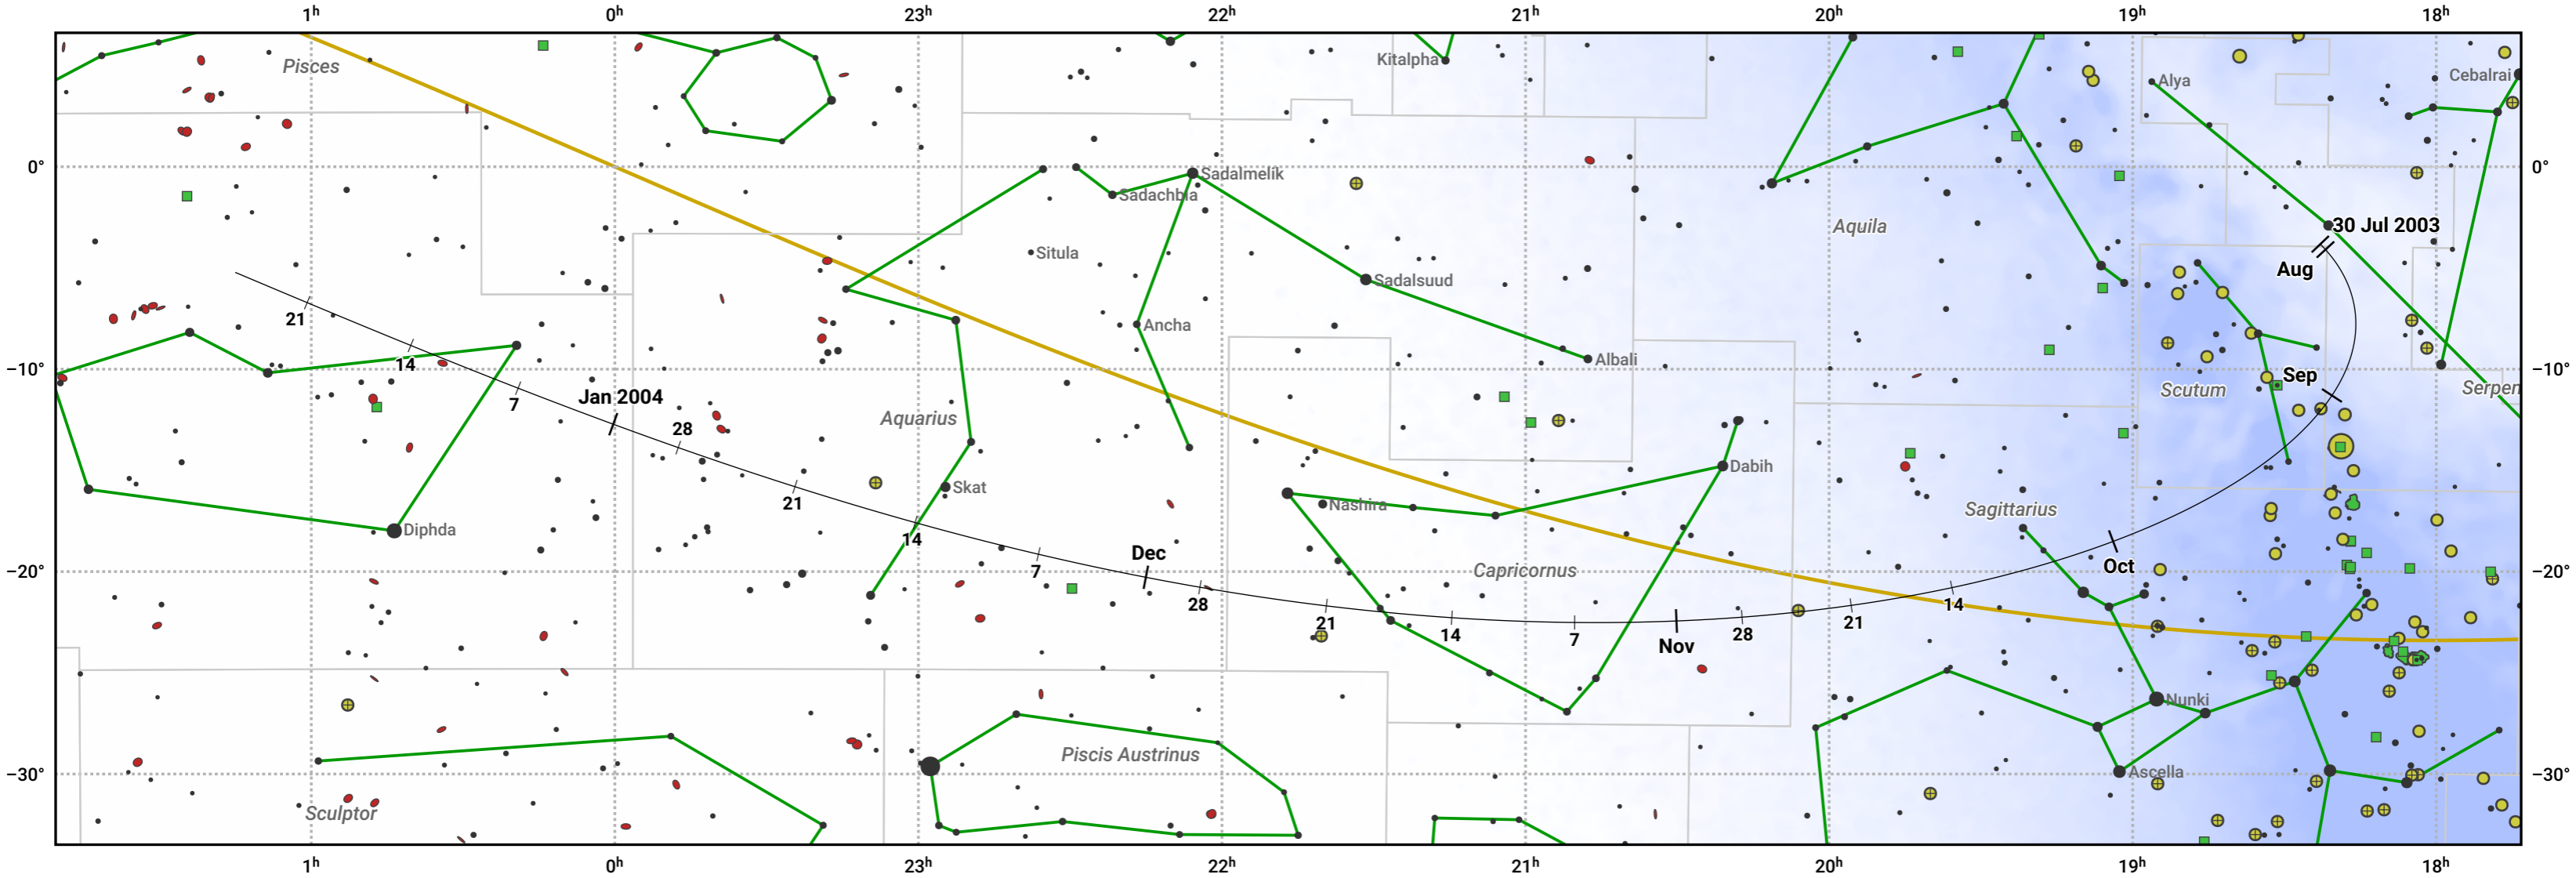

# The path of 58P/Jackson-Neujmin starting on 30 Jul 2003

© Dominic Ford 2011–2024. Date markers placed at midnight UTC. Downloaded from <https://in-the-sky.org>

Magnitude scale: • 6.0 • 5.0 • 4.0 • 3.0 • 2.0 • 1.0

— Ecliptic Plane

Galaxy Bright nebula Open cluster Globular cluster

Date	Mag
2003 Sep 1	9.2
2003 Sep 10	9.0
2003 Nov 1	8.5
2004 Jan 1	9.7
2004 Jan 12	10.0