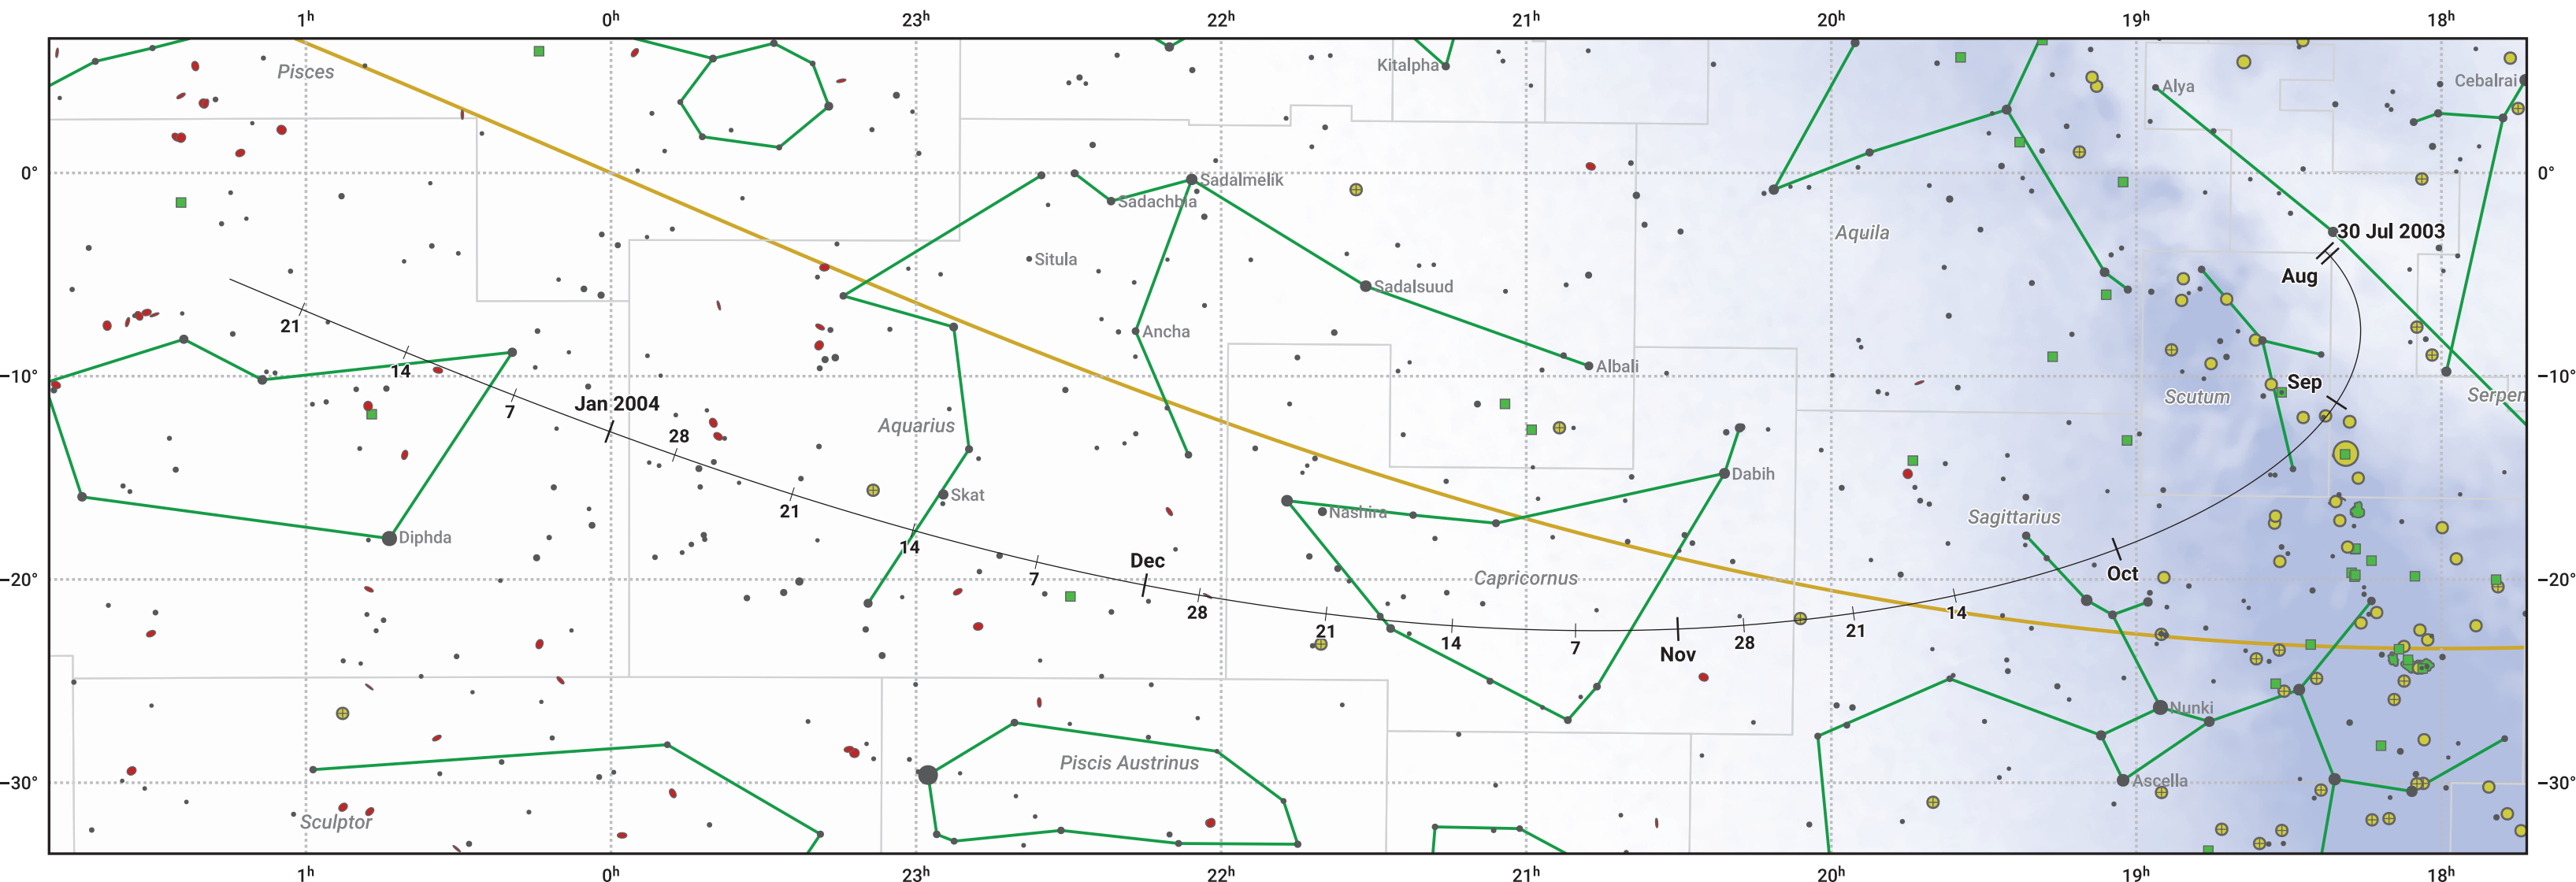

# The path of 58P/Jackson-Neujmin starting on 30 Jul 2003

© Dominic Ford 2011–2024. Date markers placed at midnight UTC. Downloaded from <https://in-the-sky.org>

Magnitude scale: ● 6.0 ● 5.0 ● 4.0 ● 3.0 ● 2.0 ● 1.0

— Ecliptic Plane

● Galaxy    ■ Bright nebula    ● Open cluster    ⊕ Globular cluster

Date	Mag
2003 Sep 1	9.2
2003 Sep 10	9.0
2003 Nov 1	8.5
2004 Jan 1	9.7
2004 Jan 12	10.0