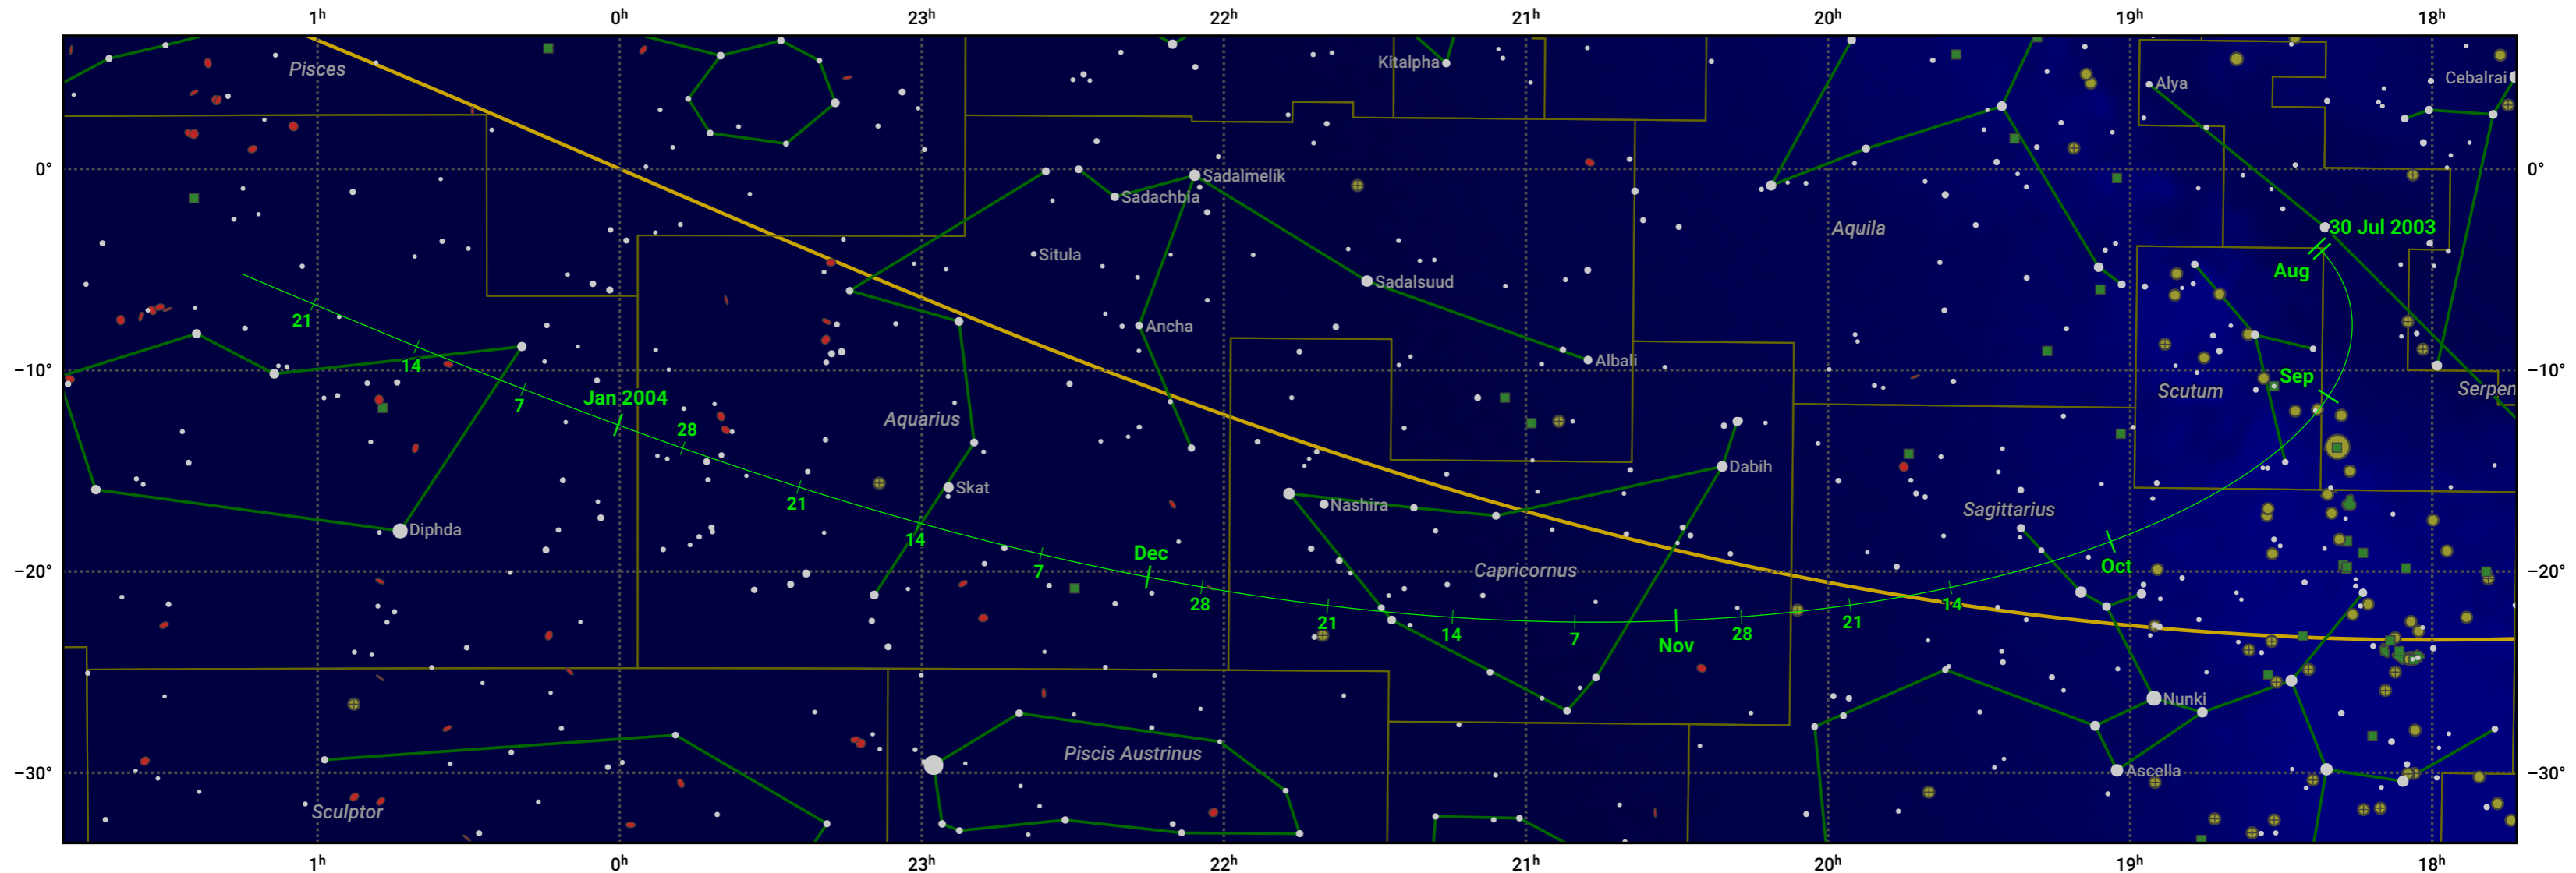

The path of 58P/Jackson-Neujmin starting on 30 Jul 2003

© Dominic Ford 2011–2024. Date markers placed at midnight UTC. Downloaded from <https://in-the-sky.org>

Magnitude scale: • 6.0 • 5.0 • 4.0 • 3.0 • 2.0 • 1.0

— Ecliptic Plane

Galaxy Bright nebula Open cluster Globular cluster

Date	Mag
2003 Sep 1	9.2
2003 Sep 10	9.0
2003 Nov 1	8.5
2004 Jan 1	9.7
2004 Jan 12	10.0