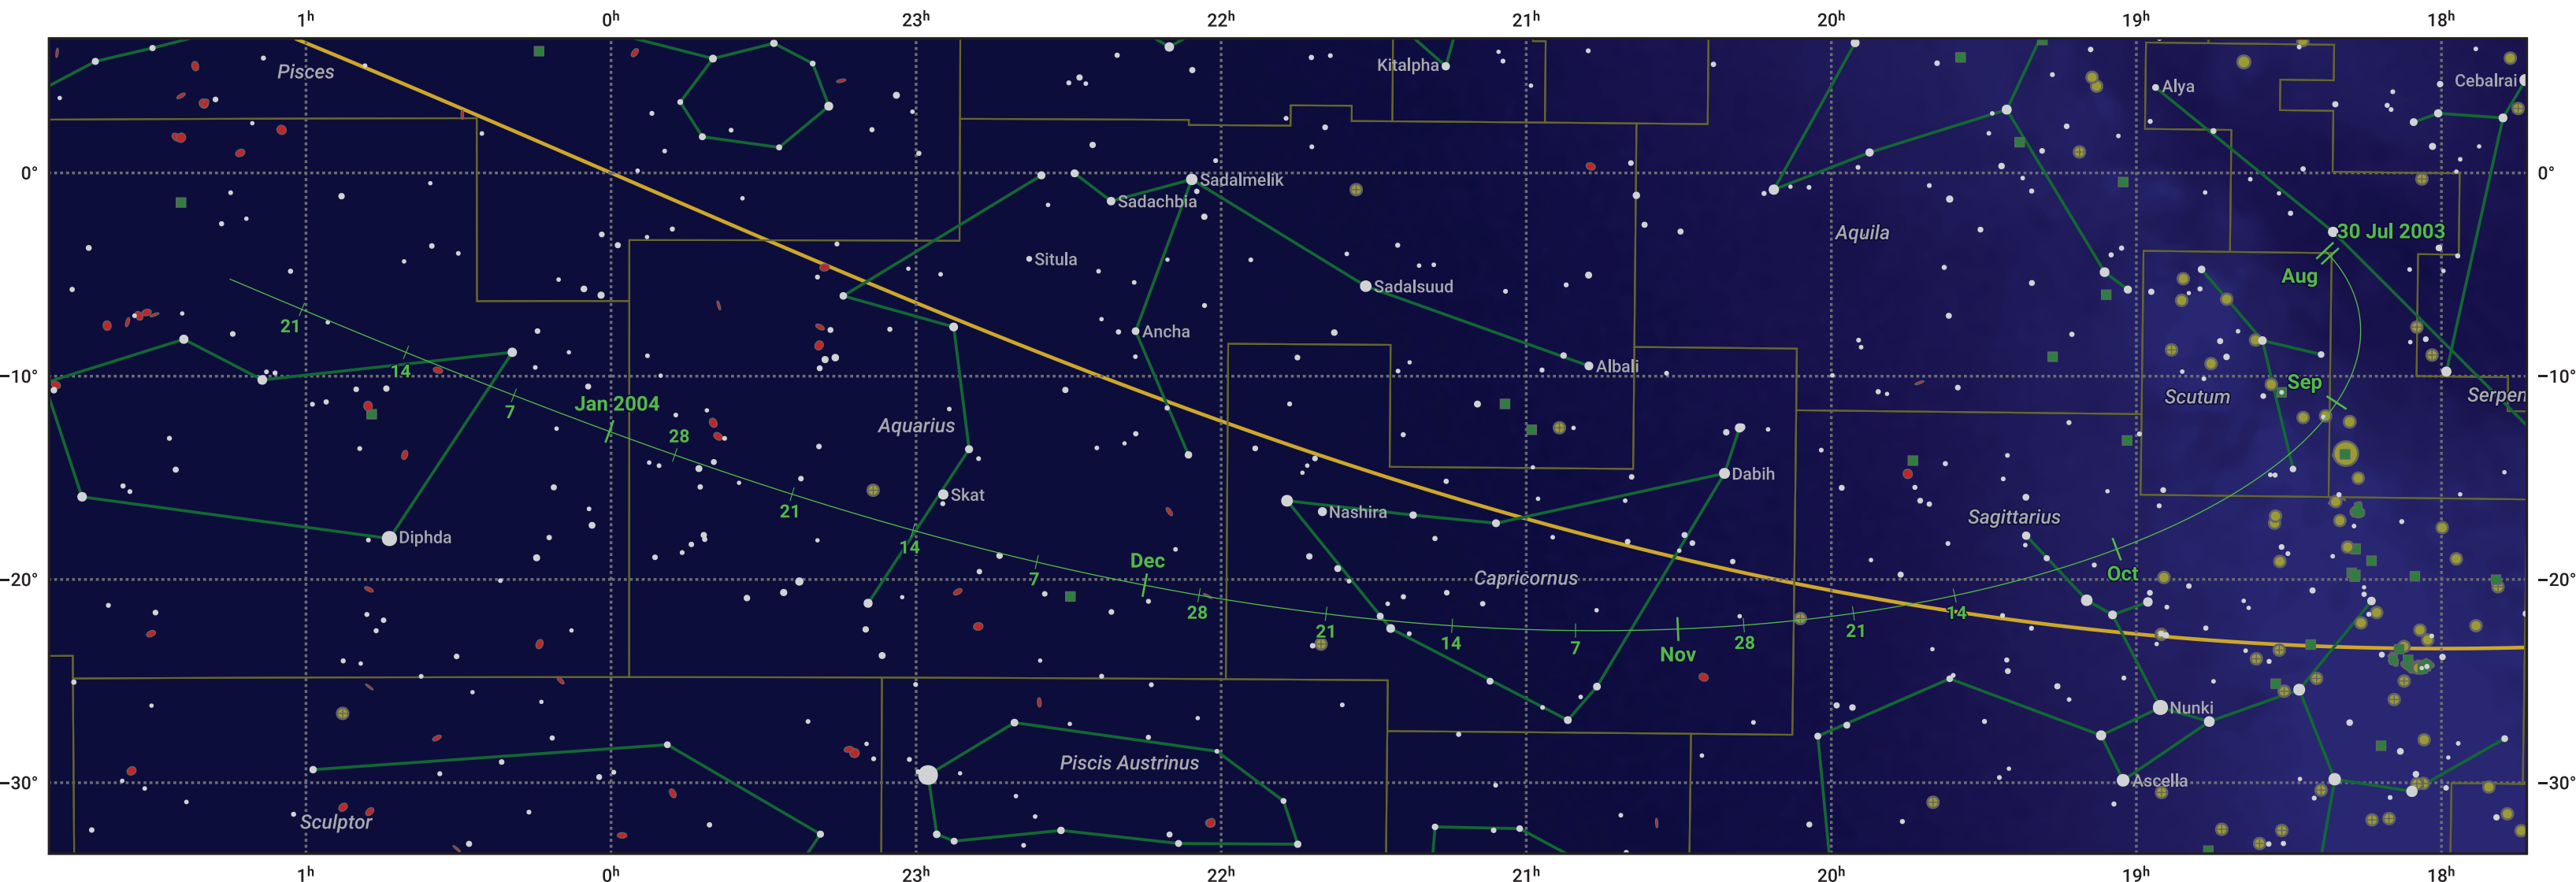

The path of 58P/Jackson-Neujmin starting on 30 Jul 2003

© Dominic Ford 2011–2024. Date markers placed at midnight UTC. Downloaded from <https://in-the-sky.org>

Magnitude scale: • 6.0 • 5.0 • 4.0 • 3.0 • 2.0 • 1.0

— Ecliptic Plane

Galaxy Bright nebula Open cluster Globular cluster

Date	Mag
2003 Sep 1	9.2
2003 Sep 10	9.0
2003 Nov 1	8.5
2004 Jan 1	9.7
2004 Jan 12	10.0