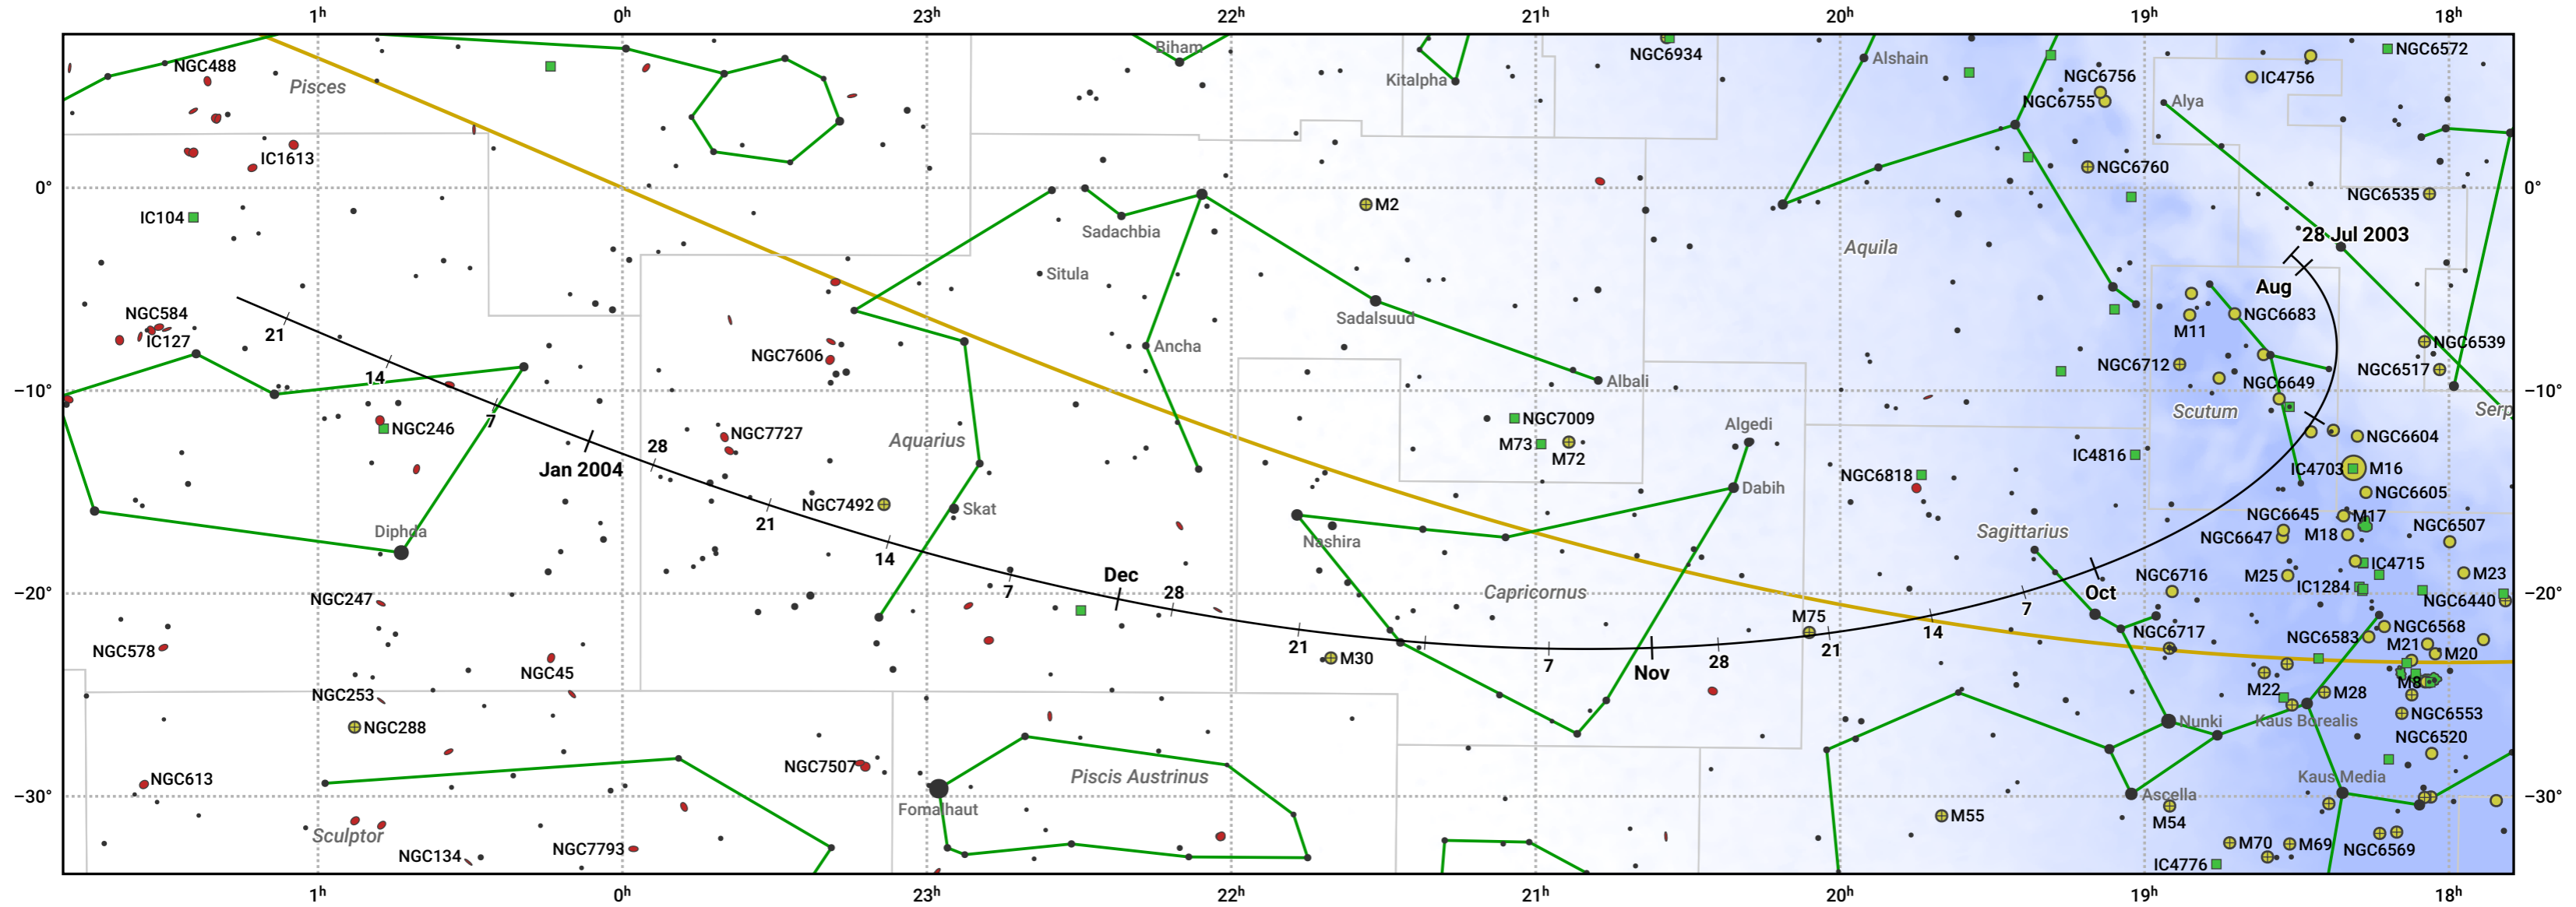

# The path of 58P/Jackson-Neujmin starting on 28 Jul 2003

© Dominic Ford 2011–2024. Date markers placed at midnight UTC. Downloaded from <https://in-the-sky.org>

Magnitude scale: • 6.0 • 5.0 • 4.0 • 3.0 • 2.0 • 1.0

— Ecliptic Plane

Galaxy    Bright nebula    Open cluster    Globular cluster

Date	Mag
2003 Sep 1	9.1
2003 Sep 6	9.0
2003 Nov 1	8.4
2004 Jan 1	9.7
2004 Jan 10	10.0