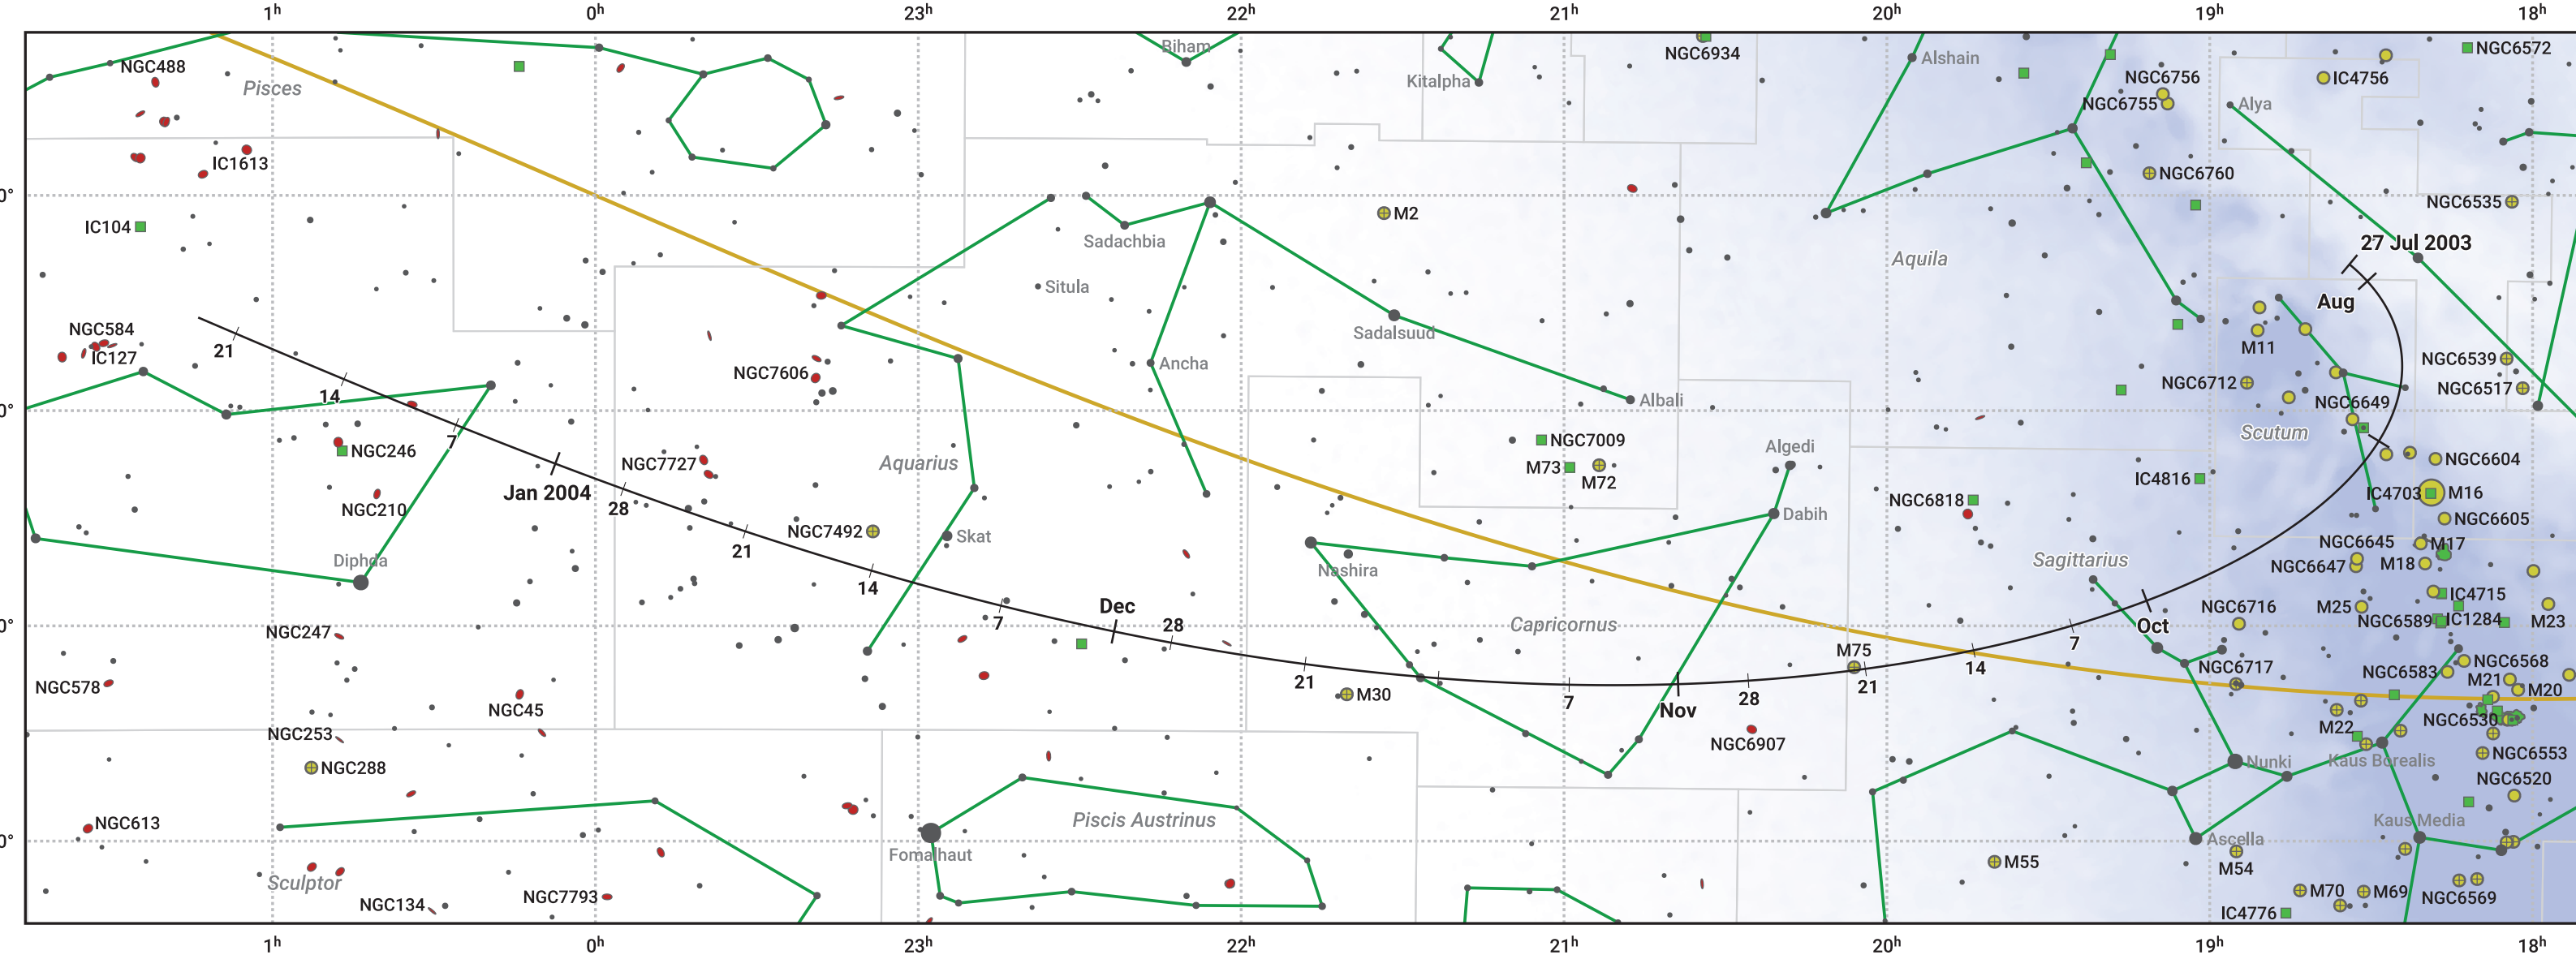

The path of 58P/Jackson-Neujmin starting on 27 Jul 2003

© Dominic Ford 2011–2024. Date markers placed at midnight UTC. Downloaded from <https://in-the-sky.org>

Magnitude scale: ● 6.0 ● 5.0 ● 4.0 ● 3.0 ● 2.0 ● 1.0

— Ecliptic Plane

● Galaxy
 ■ Bright nebula
 ● Open cluster
 ⊕ Globular cluster

Date	Mag
2003 Sep 1	9.1
2003 Sep 4	9.0
2003 Nov 1	8.4
2004 Jan 1	9.7
2004 Jan 10	10.0