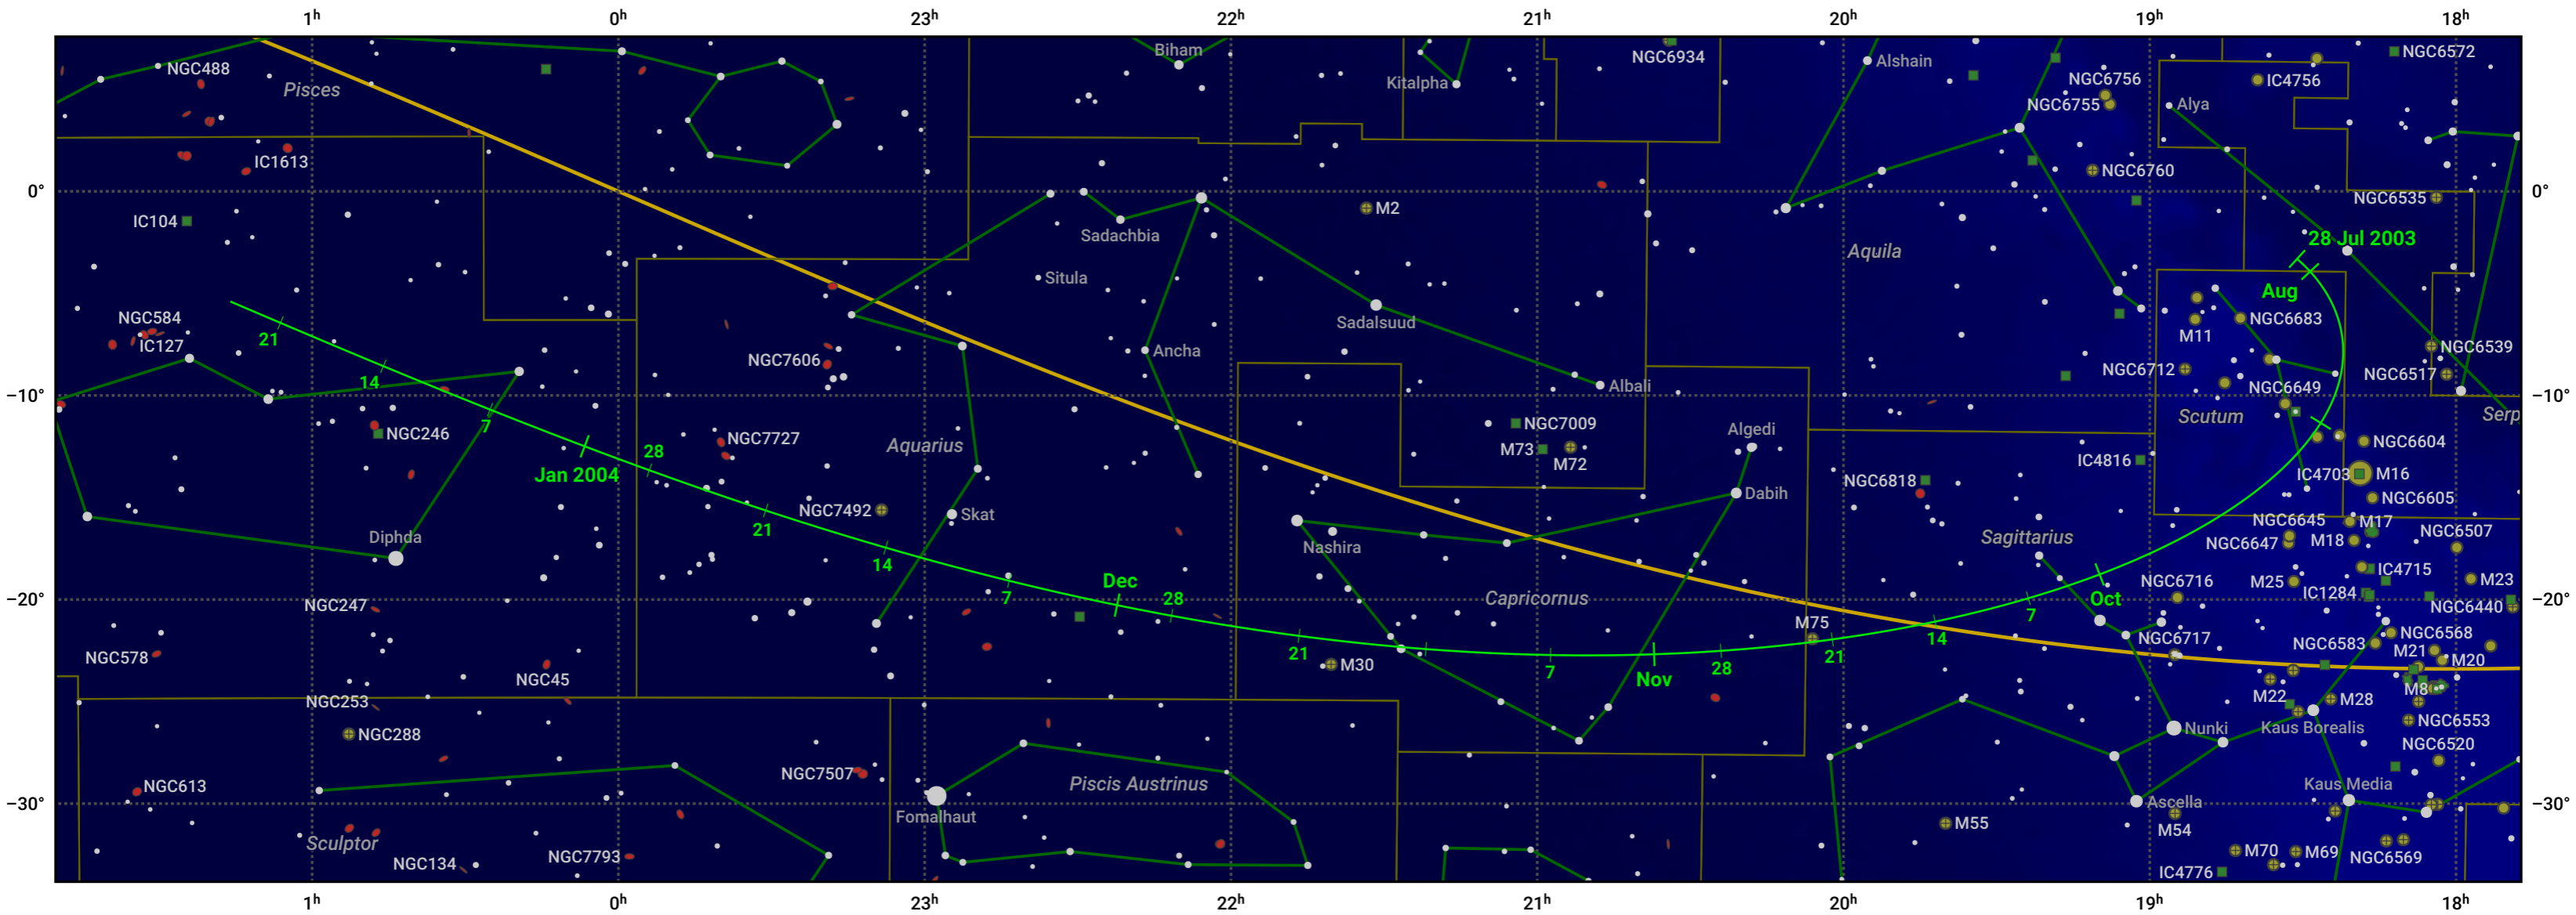

The path of 58P/Jackson-Neujmin starting on 28 Jul 2003

© Dominic Ford 2011–2024. Date markers placed at midnight UTC. Downloaded from <https://in-the-sky.org>

Magnitude scale: • 6.0 • 5.0 • 4.0 • 3.0 • 2.0 • 1.0

— Ecliptic Plane

Galaxy Bright nebula Open cluster Globular cluster

| Date | Mag |
|-------------|------|
| 2003 Sep 1 | 9.1 |
| 2003 Sep 6 | 9.0 |
| 2003 Nov 1 | 8.4 |
| 2004 Jan 1 | 9.7 |
| 2004 Jan 10 | 10.0 |