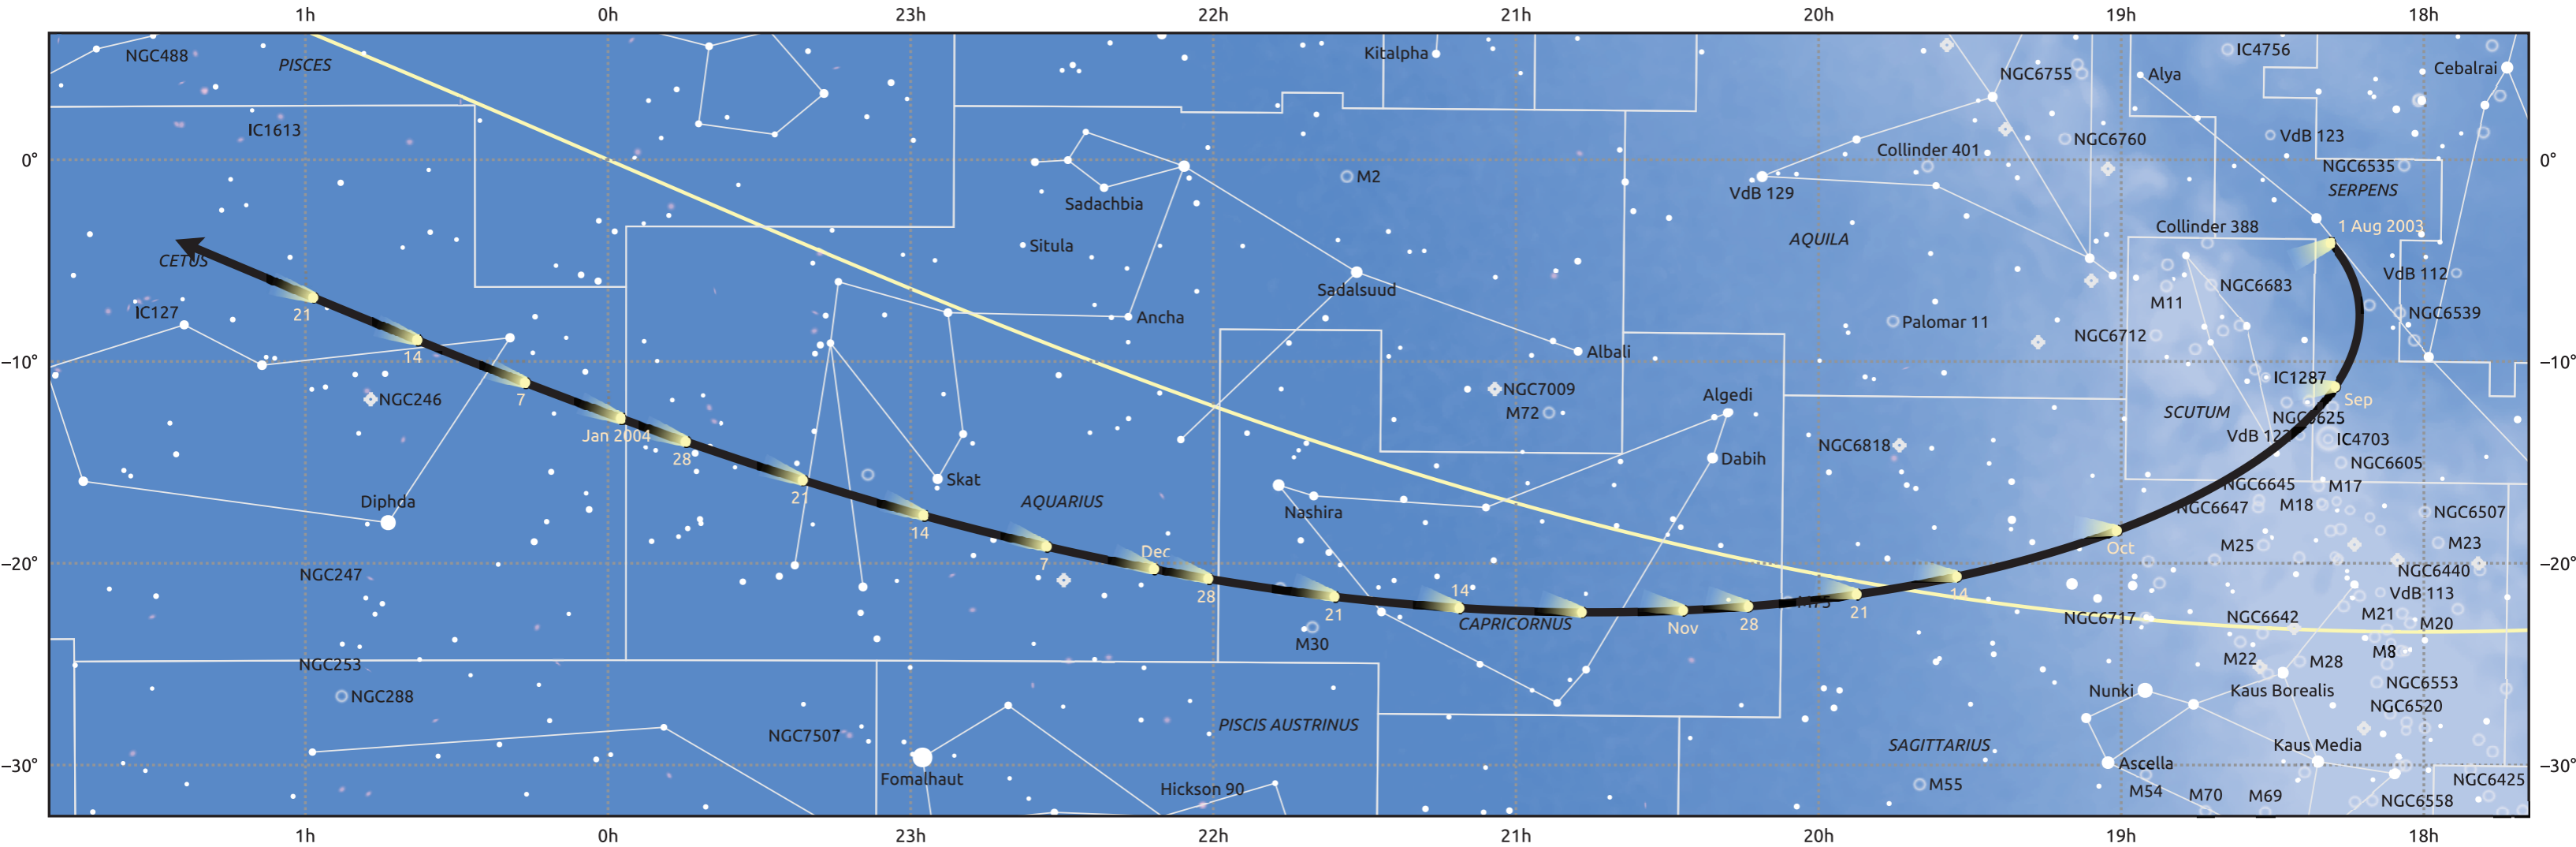

The path of 58P/Jackson-Neujmin starting on 31 Jul 2003

© Dominic Ford 2011–2025. Date markers placed at midnight UTC. Downloaded from <https://in-the-sky.org>

Magnitude scale: • 6.0 • 5.0 • 4.0 • 3.0 • 2.0 • 1.0

— Ecliptic Plane

- Galaxy
- Bright nebula
- Open cluster
- Globular cluster
- ◆ Planetary nebula

Date	Mag
2003 Sep 1	9.3
2003 Sep 12	9.1
2003 Nov 1	8.5
2004 Jan 1	9.6
2004 Jan 13	10.1