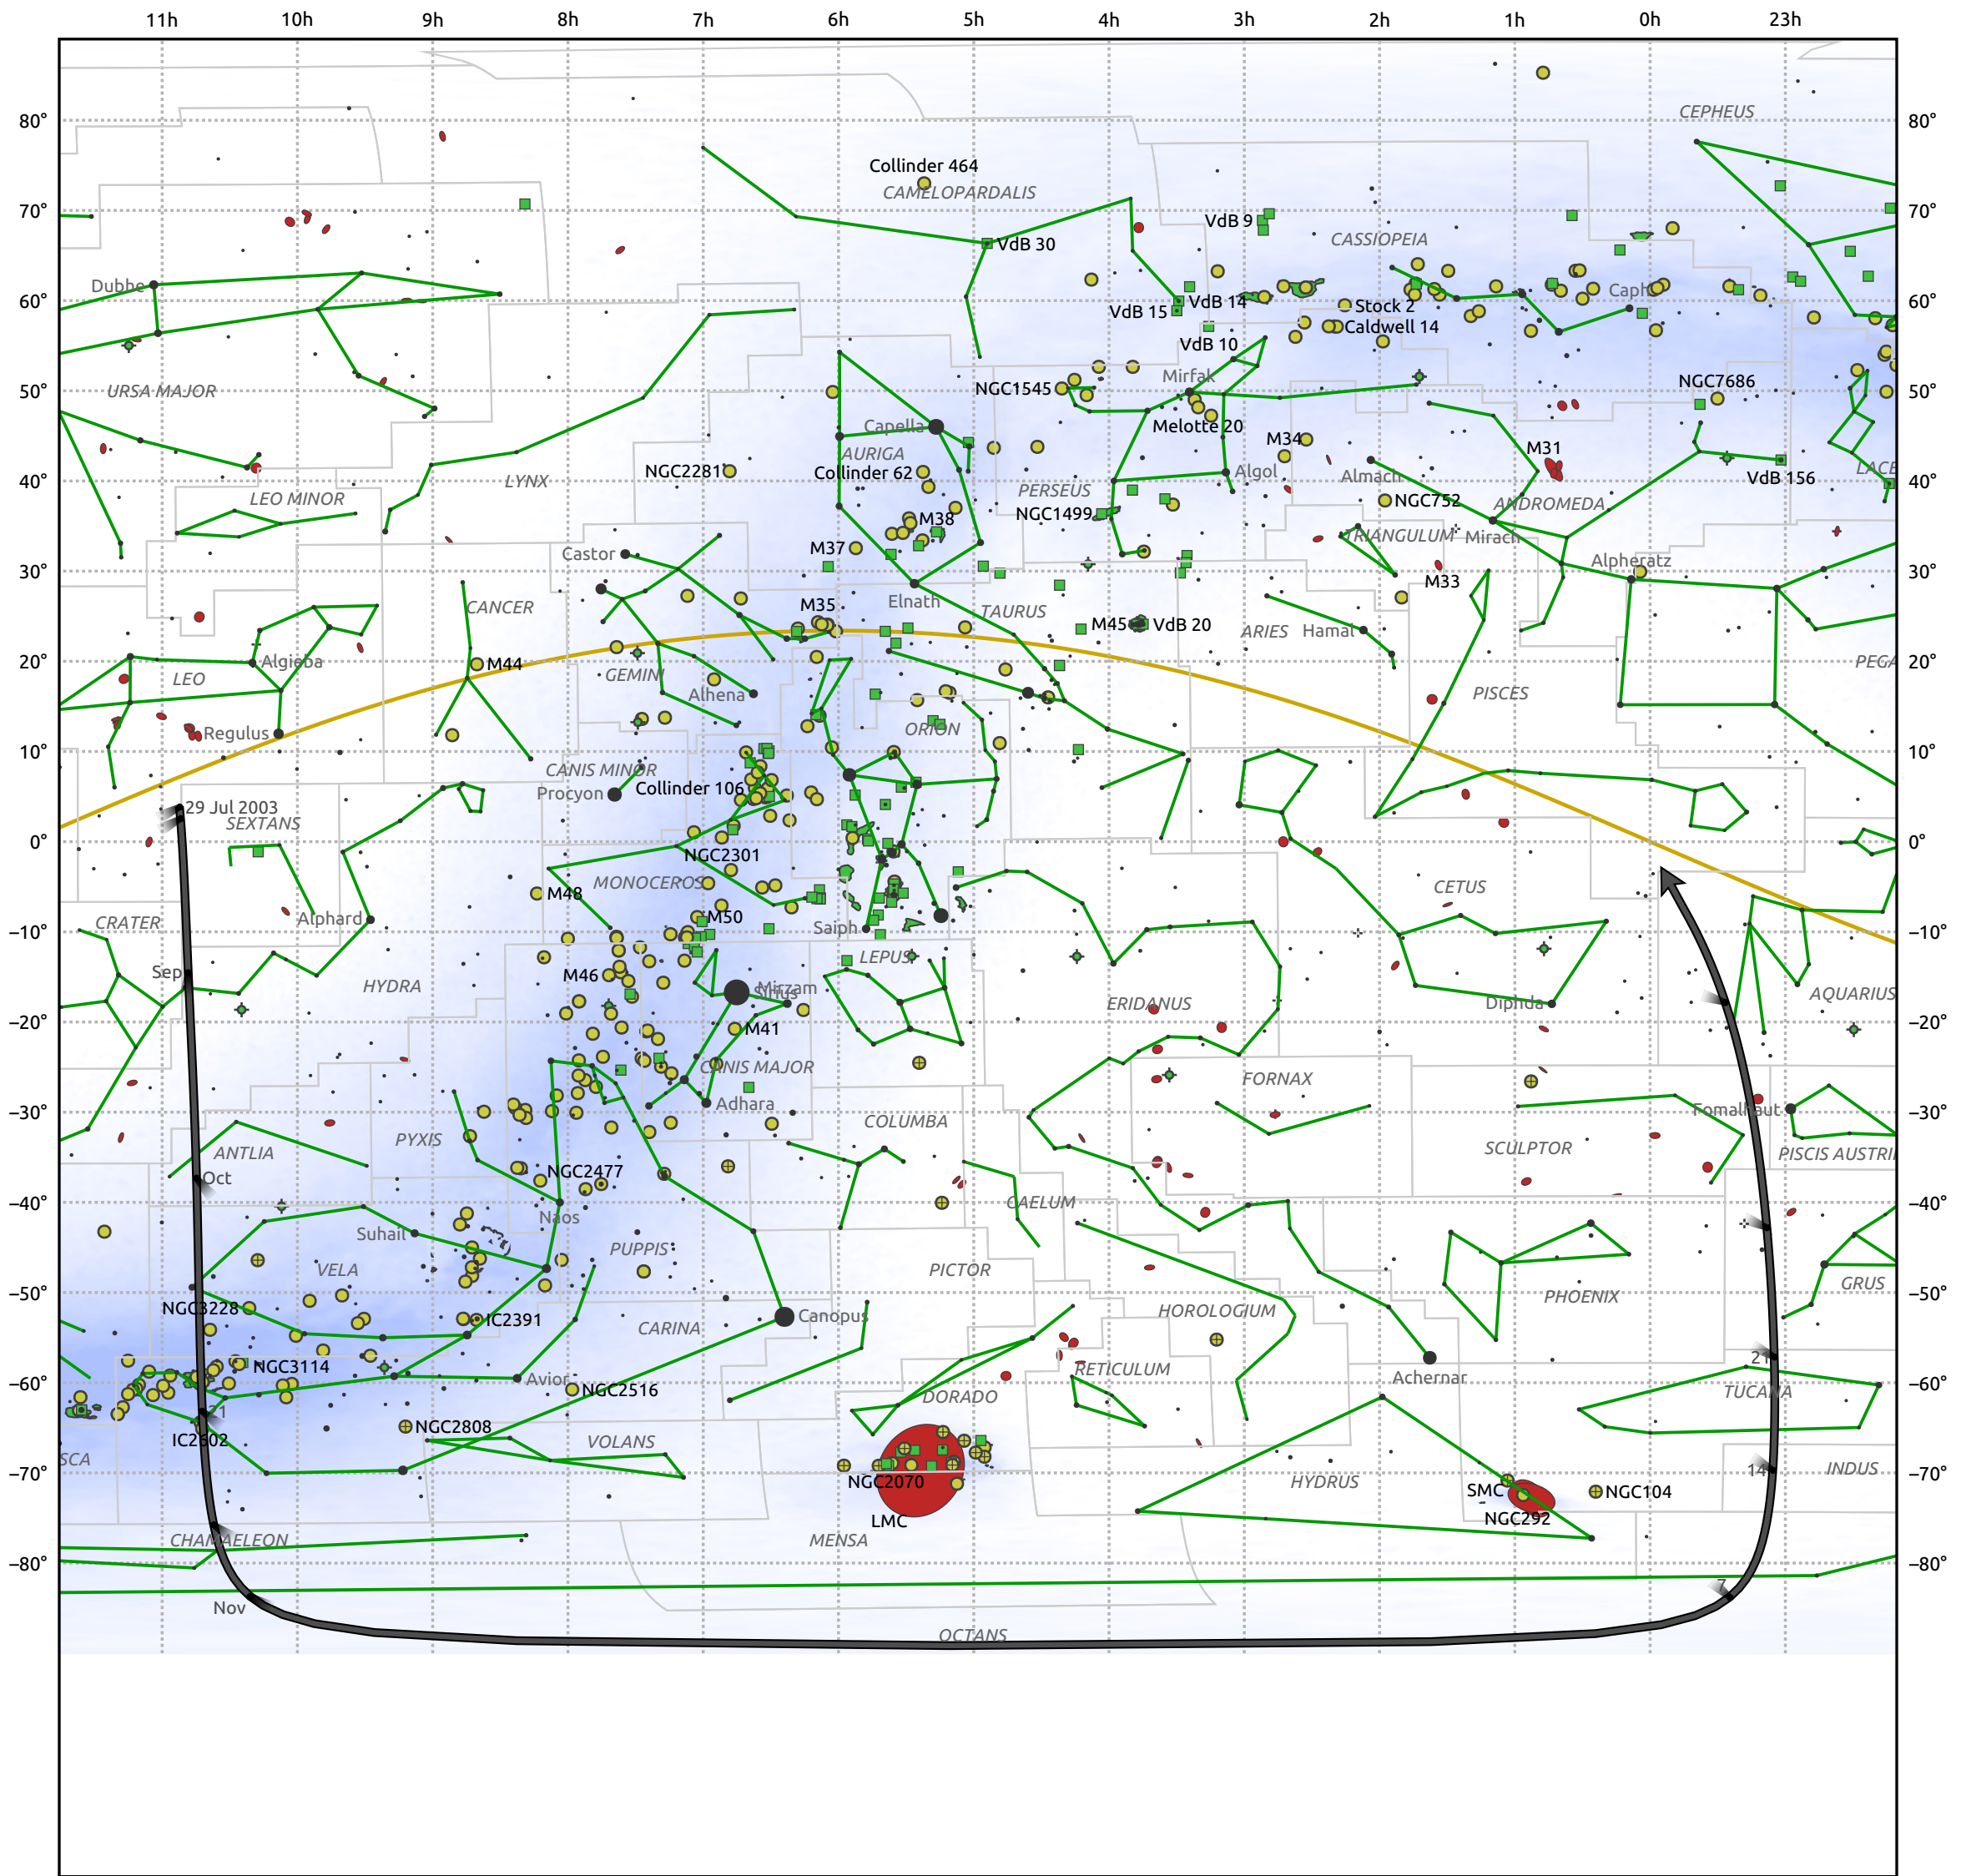

# The path of C/2002 O7 (LINEAR) starting on 29 Jul 2003

© Dominic Ford 2011–2025. Date markers placed at midnight UTC. Downloaded from <https://in-the-sky.org>

Magnitude scale:  -5.0  -4.0  -3.0  -2.0  -1.0  -2.0

Ecliptic Plane

Galaxy  Bright nebula  Open cluster + Globular cluster + Planetary nebula

Date	Mag
2003 Sep 1	10.1
2003 Sep 14	9.8
2003 Nov 1	9.1
2003 Dec 13	10.8
2004 Jan 1	11.7
2004 Jan 5	11.9