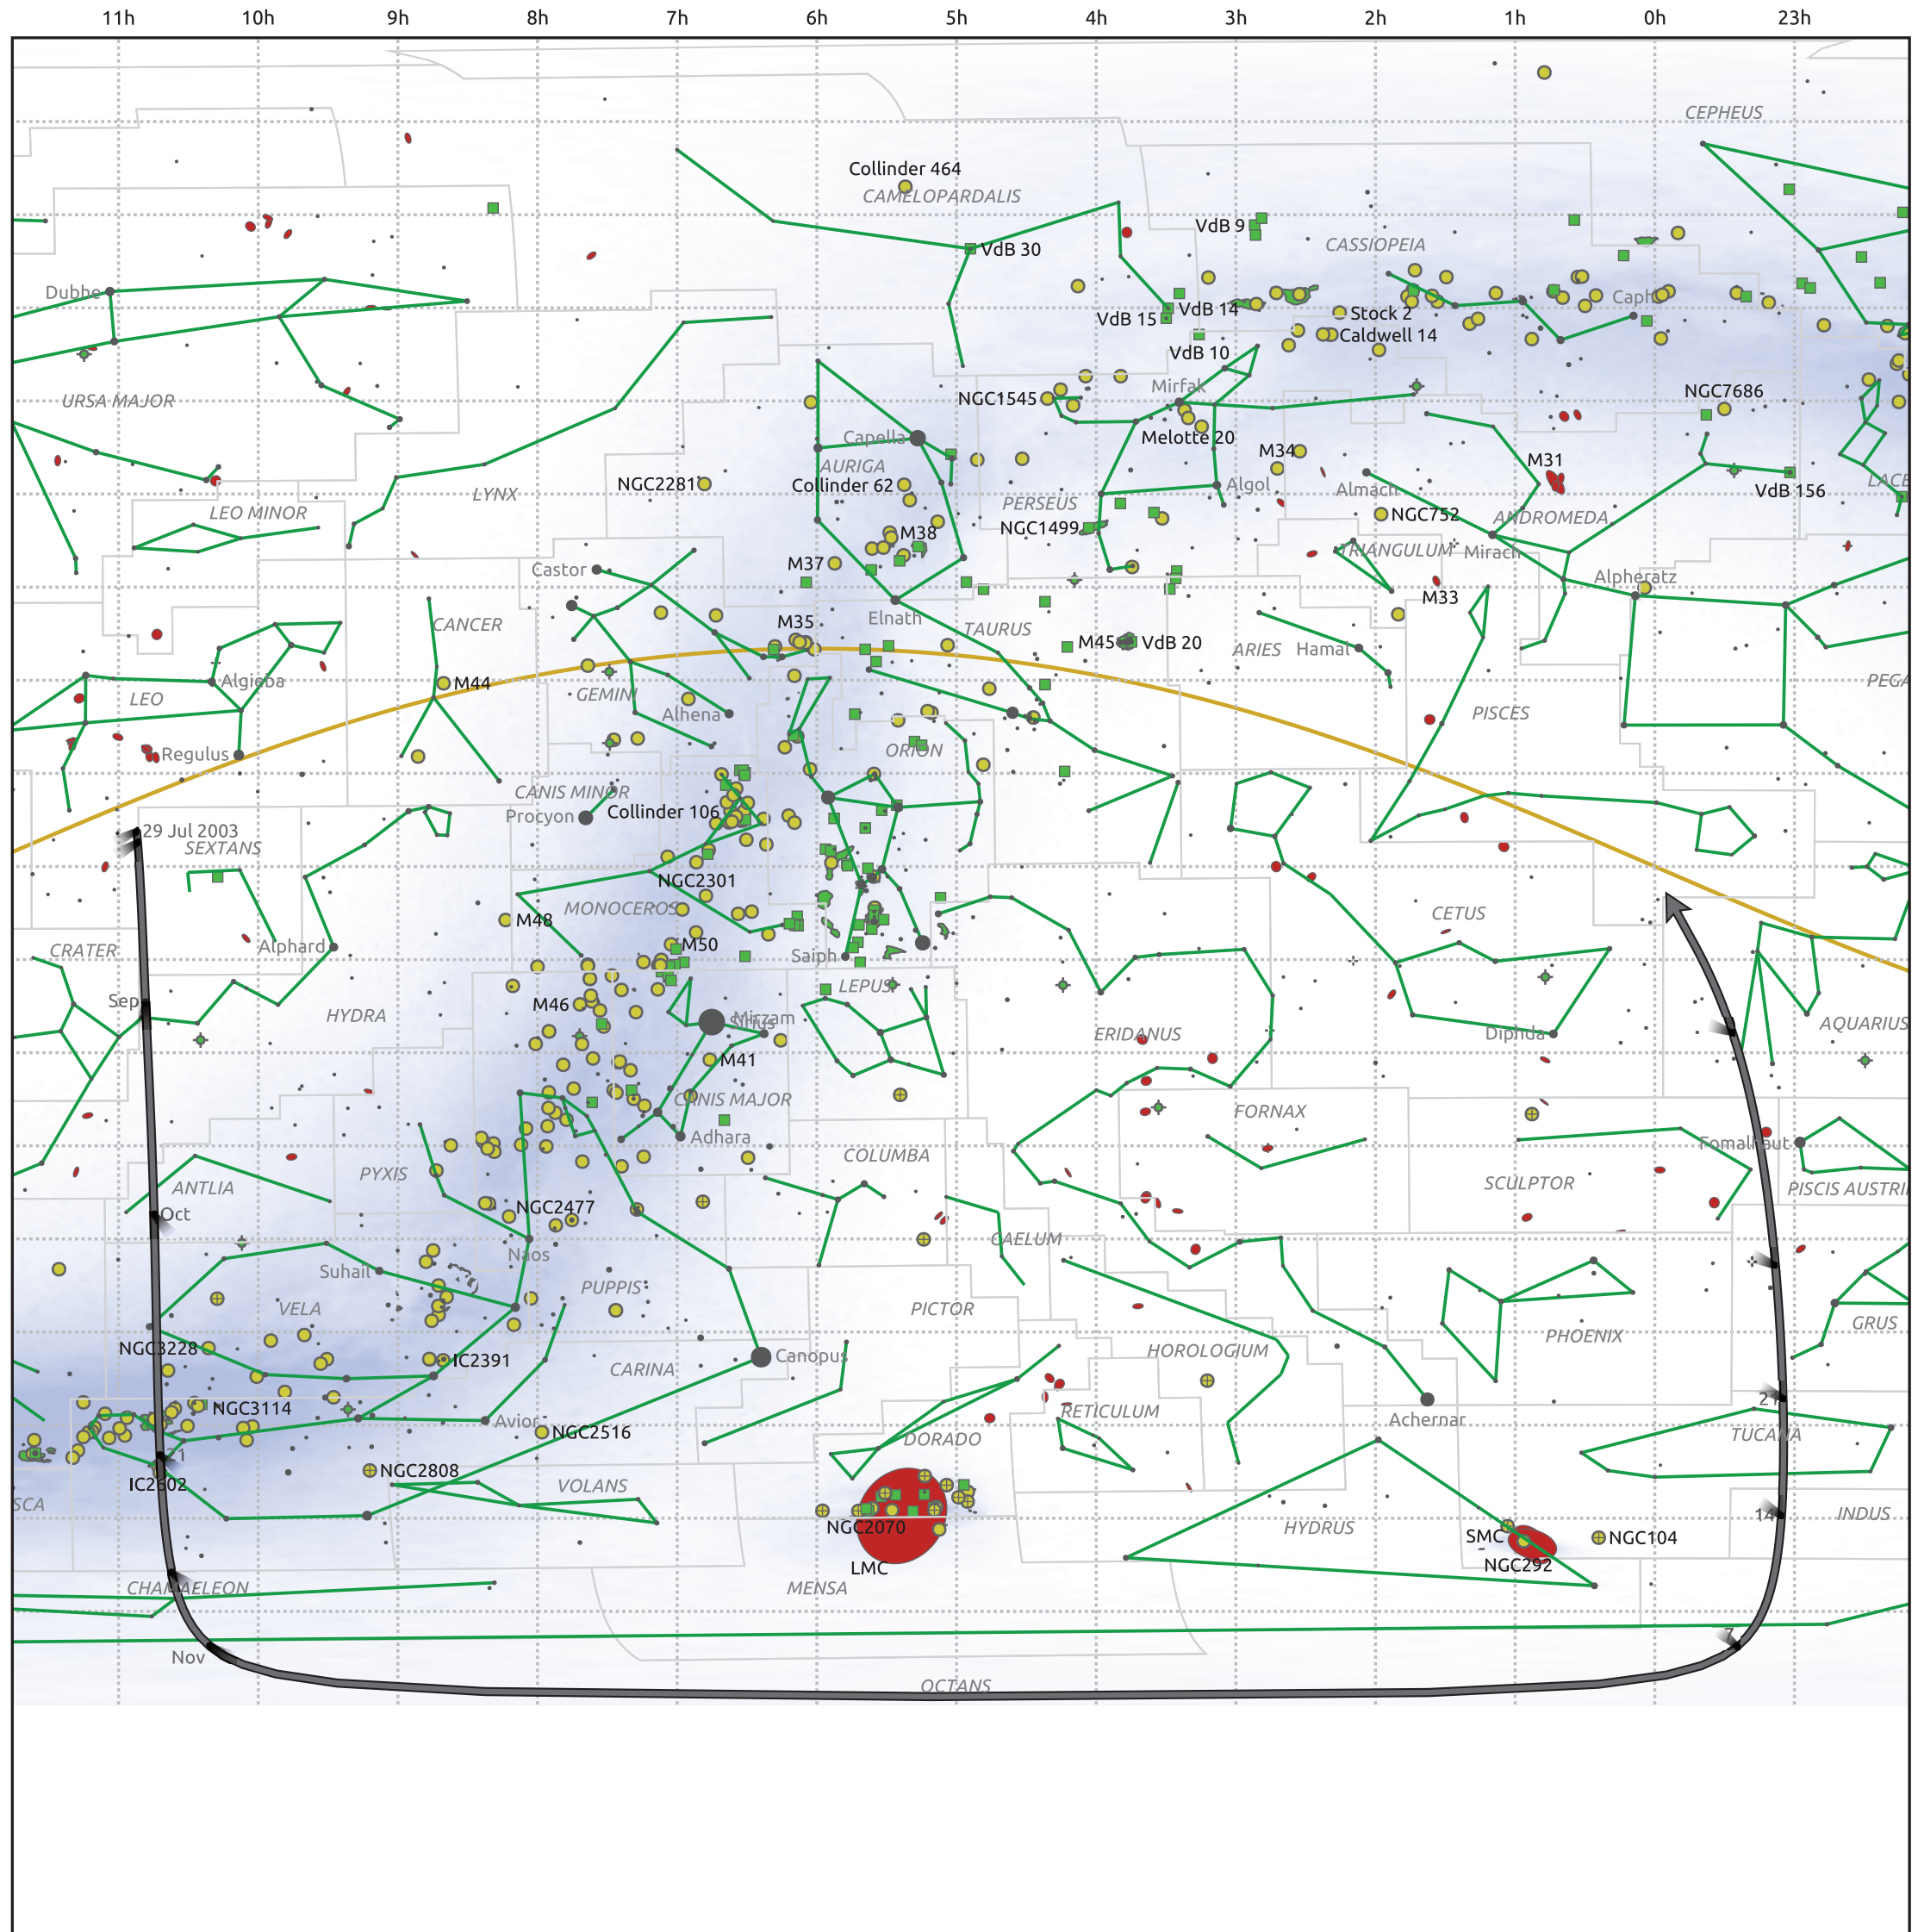

# The path of C/2002 O7 (LINEAR) starting on 29 Jul 2003

© Dominic Ford 2011–2025. Date markers placed at midnight UTC. Downloaded from <https://in-the-sky.org>

Magnitude scale: • 5.0 • 4.0 • 3.0 • 2.0 • 1.0 • 0.0 • -1.0 • -2.0

— Ecliptic Plane

● Galaxy ■ Bright nebula ● Open cluster ⊕ Globular cluster ◆ Planetary nebula

Date	Mag
2003 Sep 1	10.1
2003 Sep 14	9.8
2003 Nov 1	9.1
2003 Dec 13	10.8
2004 Jan 1	11.7
2004 Jan 5	11.9