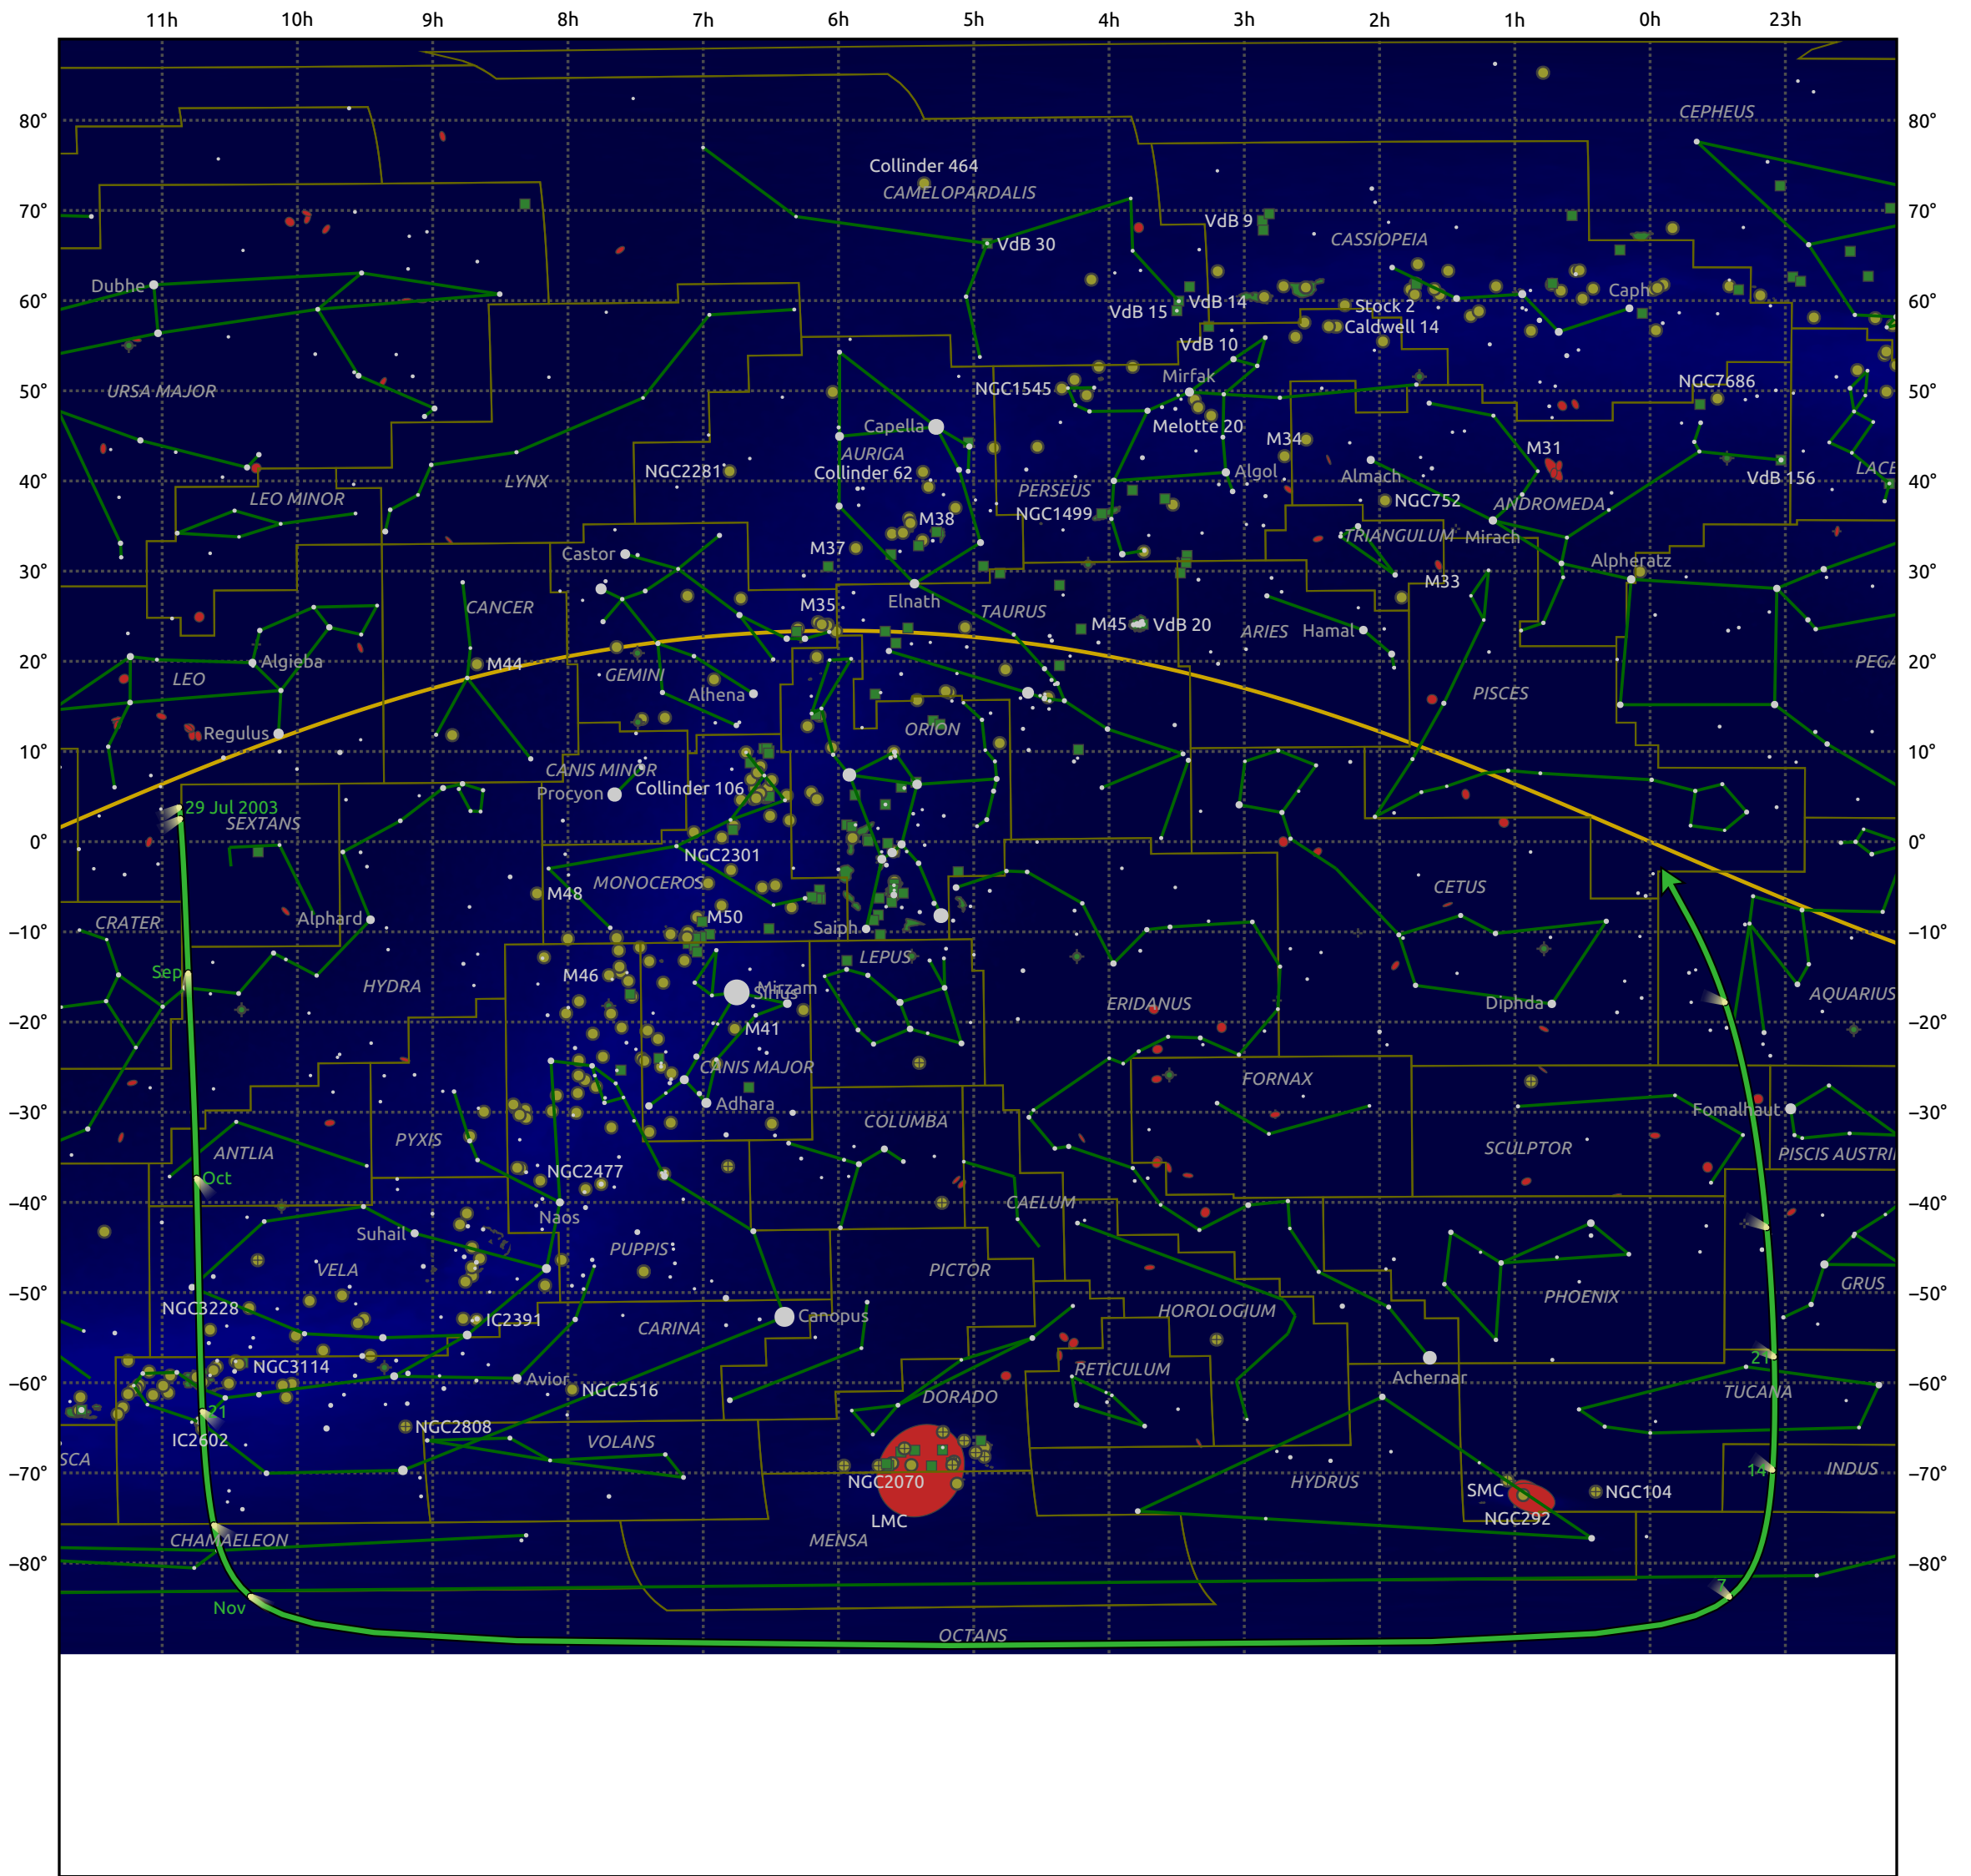

# The path of C/2002 O7 (LINEAR) starting on 29 Jul 2003

© Dominic Ford 2011–2025. Date markers placed at midnight UTC. Downloaded from <https://in-the-sky.org>

Magnitude scale:  -5.0  -4.0  -3.0  -2.0  -1.0  -2.0

Ecliptic Plane

Galaxy  Bright nebula  Open cluster  Globular cluster  Planetary nebula

Date	Mag
2003 Sep 1	10.1
2003 Sep 14	9.8
2003 Nov 1	9.1
2003 Dec 13	10.8
2004 Jan 1	11.7
2004 Jan 5	11.9