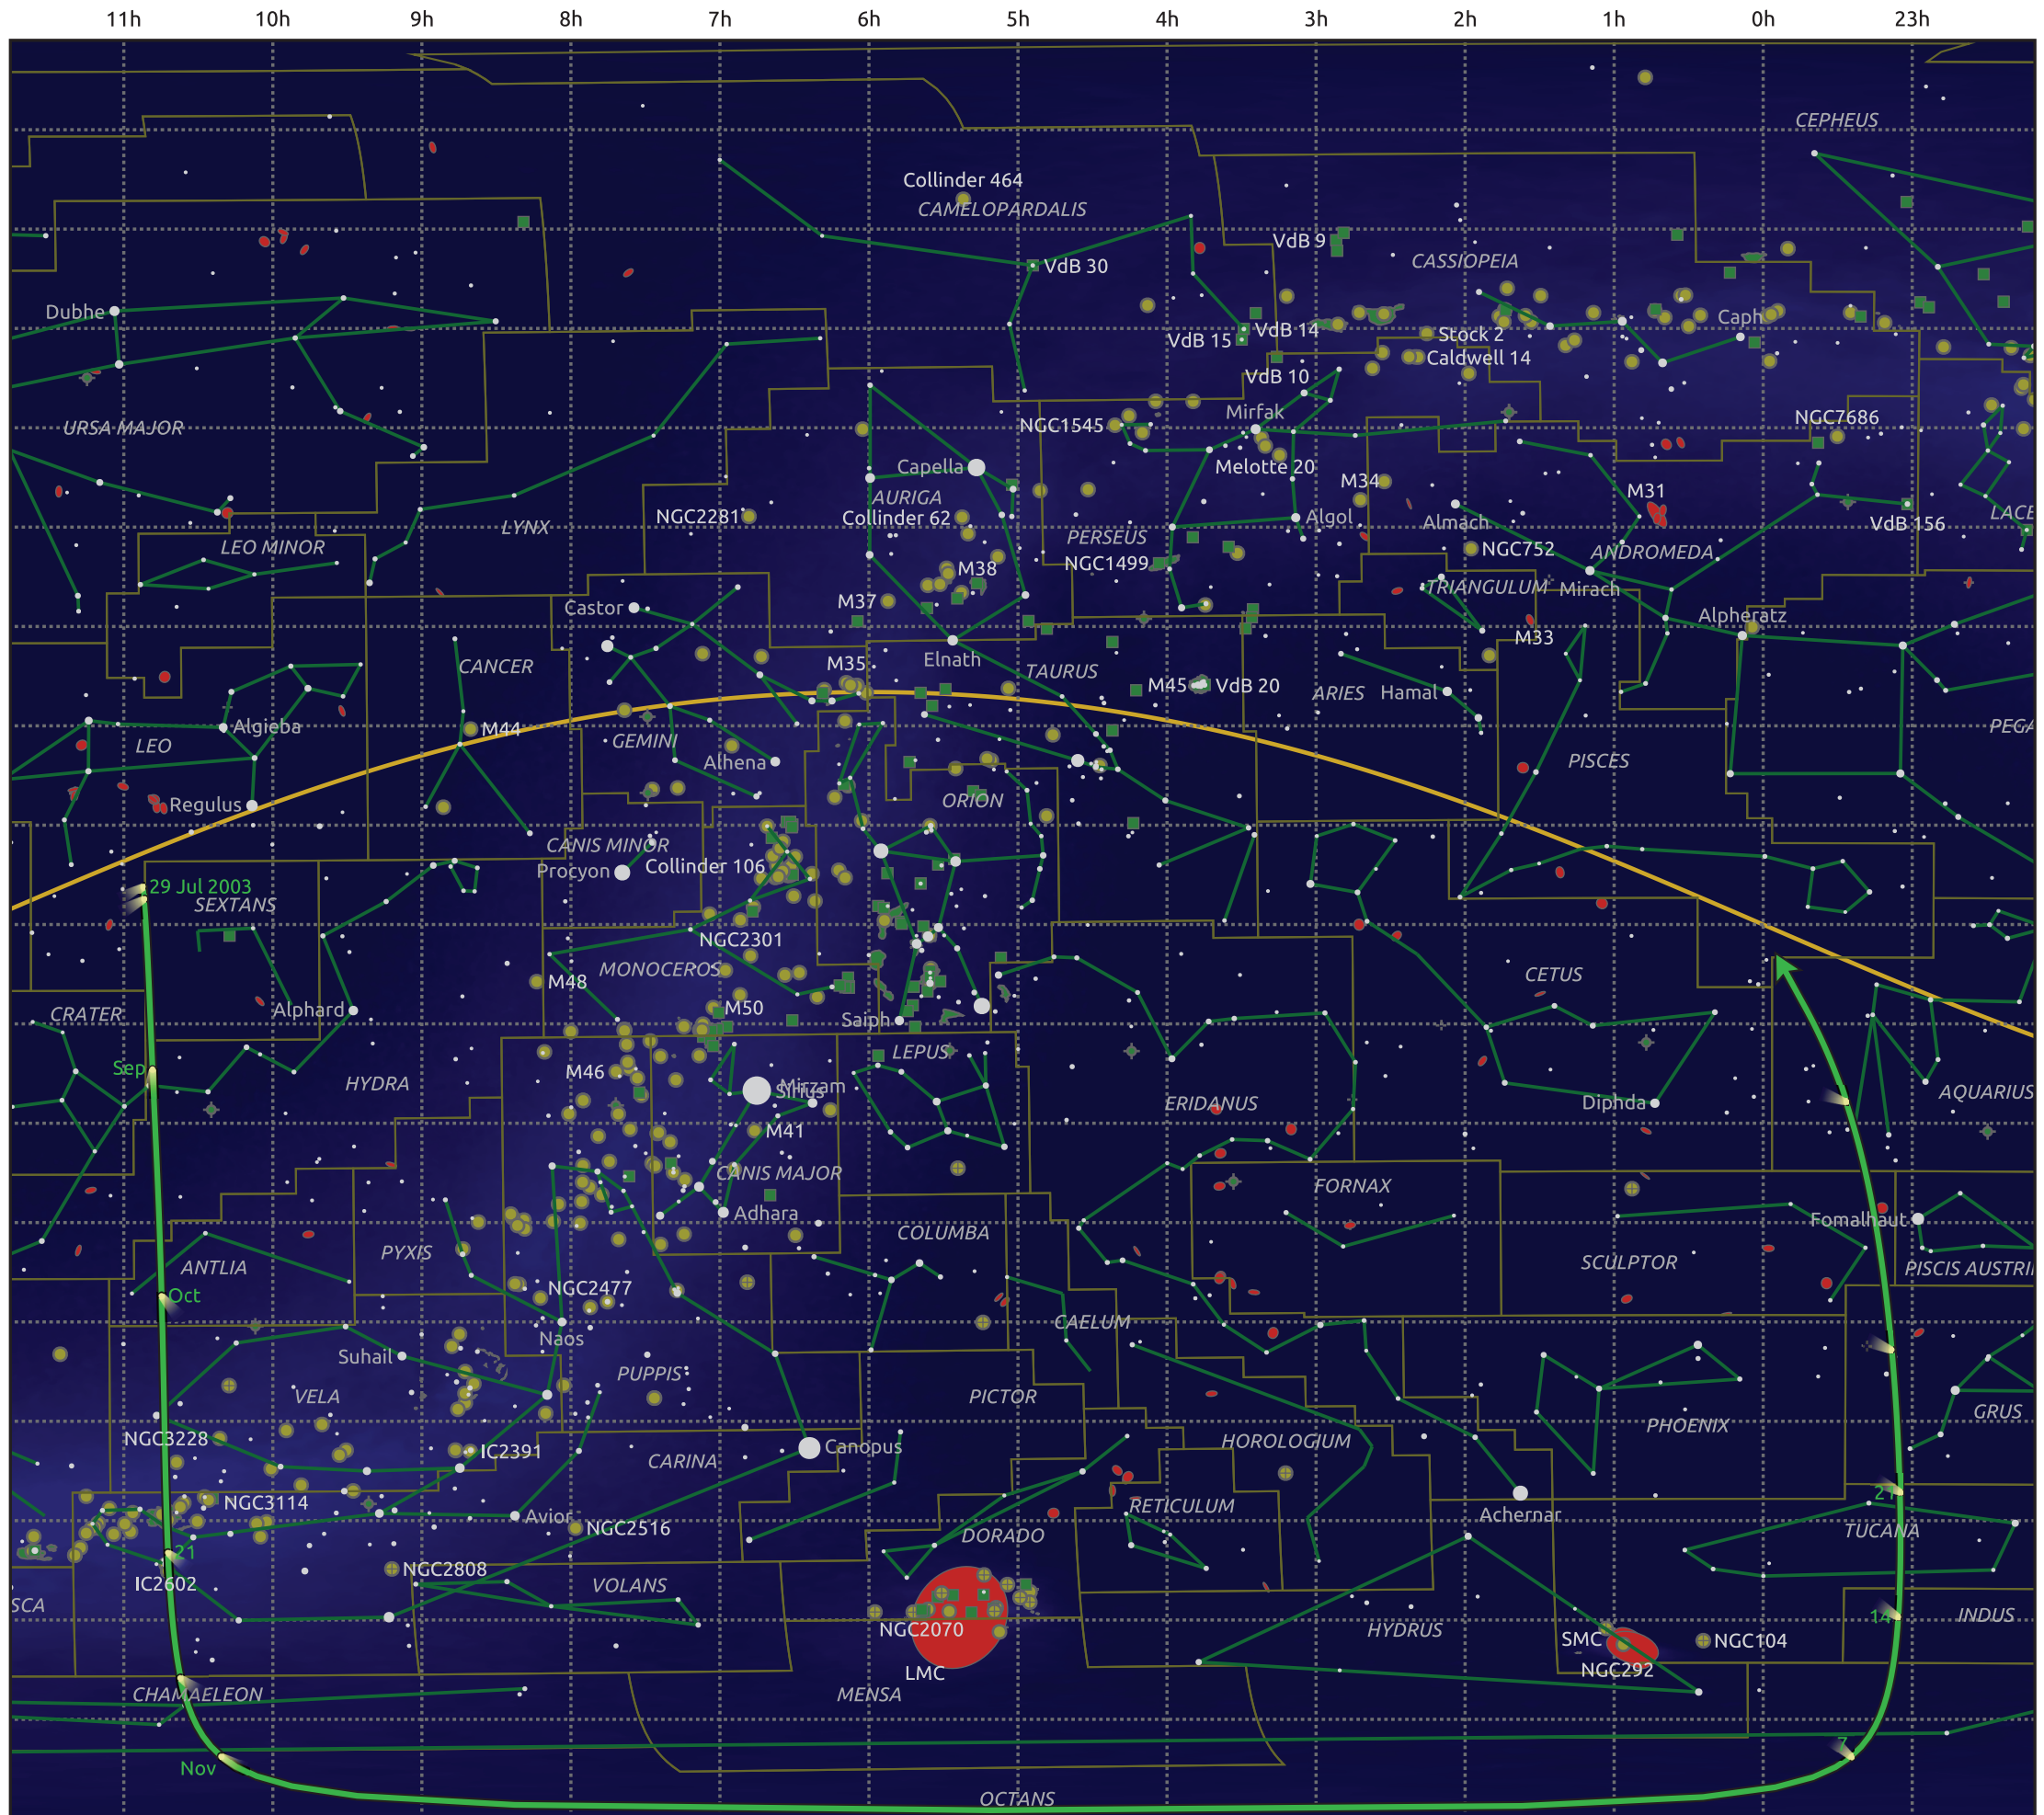

The path of C/2002 O7 (LINEAR) starting on 29 Jul 2003

© Dominic Ford 2011–2025. Date markers placed at midnight UTC. Downloaded from <https://in-the-sky.org>

Magnitude scale: • 5.0 • 4.0 • 3.0 • 2.0 • 1.0 • 0.0 ● -1.0 ● -2.0

— Ecliptic Plane

● Galaxy ■ Bright nebula ● Open cluster ● Globular cluster ◆ Planetary nebula

Date	Mag
2003 Sep 1	10.1
2003 Sep 14	9.8
2003 Nov 1	9.1
2003 Dec 13	10.8
2004 Jan 1	11.7
2004 Jan 5	11.9