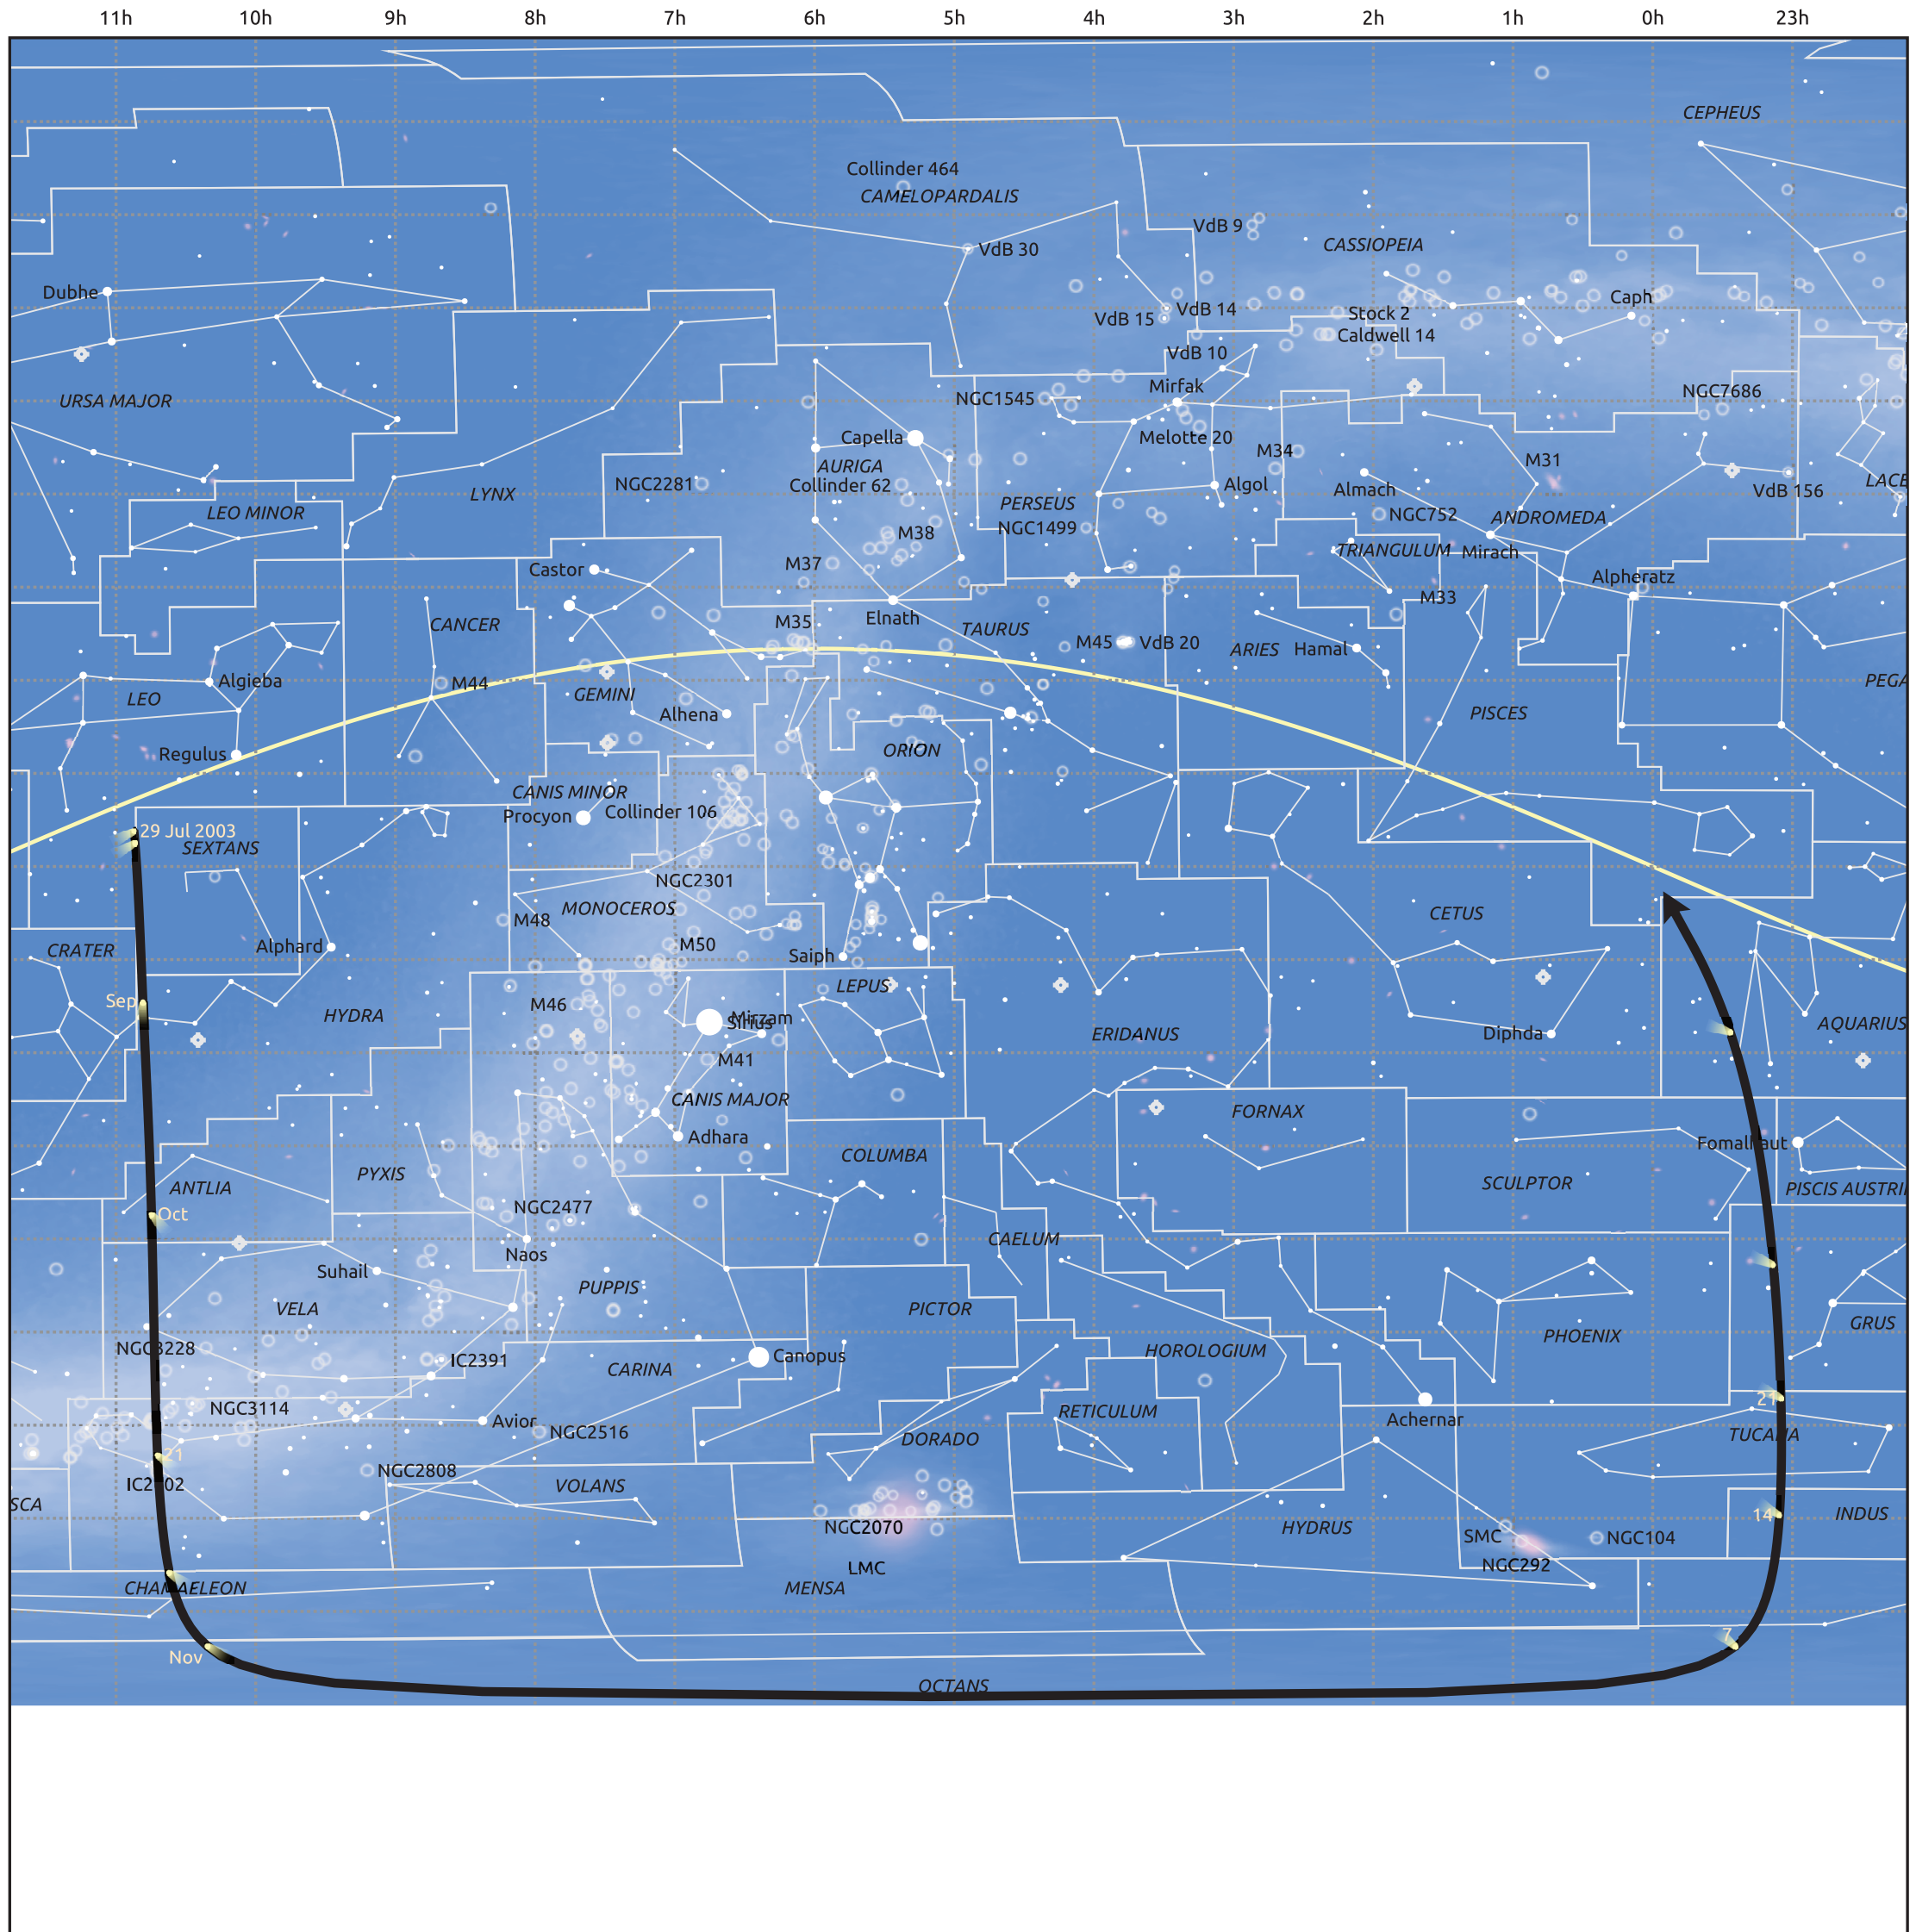

The path of C/2002 O7 (LINEAR) starting on 29 Jul 2003

Magnitude scale: • 5.0 • 4.0 • 3.0 • 2.0 • 1.0 • 0.0 • -1.0 • -2.0

— Ecliptic Plane

Galaxy Bright nebula Open cluster Globular cluster Planetary nebula

Date	Mag
2003 Sep 1	10.1
2003 Sep 14	9.8
2003 Nov 1	9.1
2003 Dec 13	10.8
2004 Jan 1	11.7
2004 Jan 5	11.9