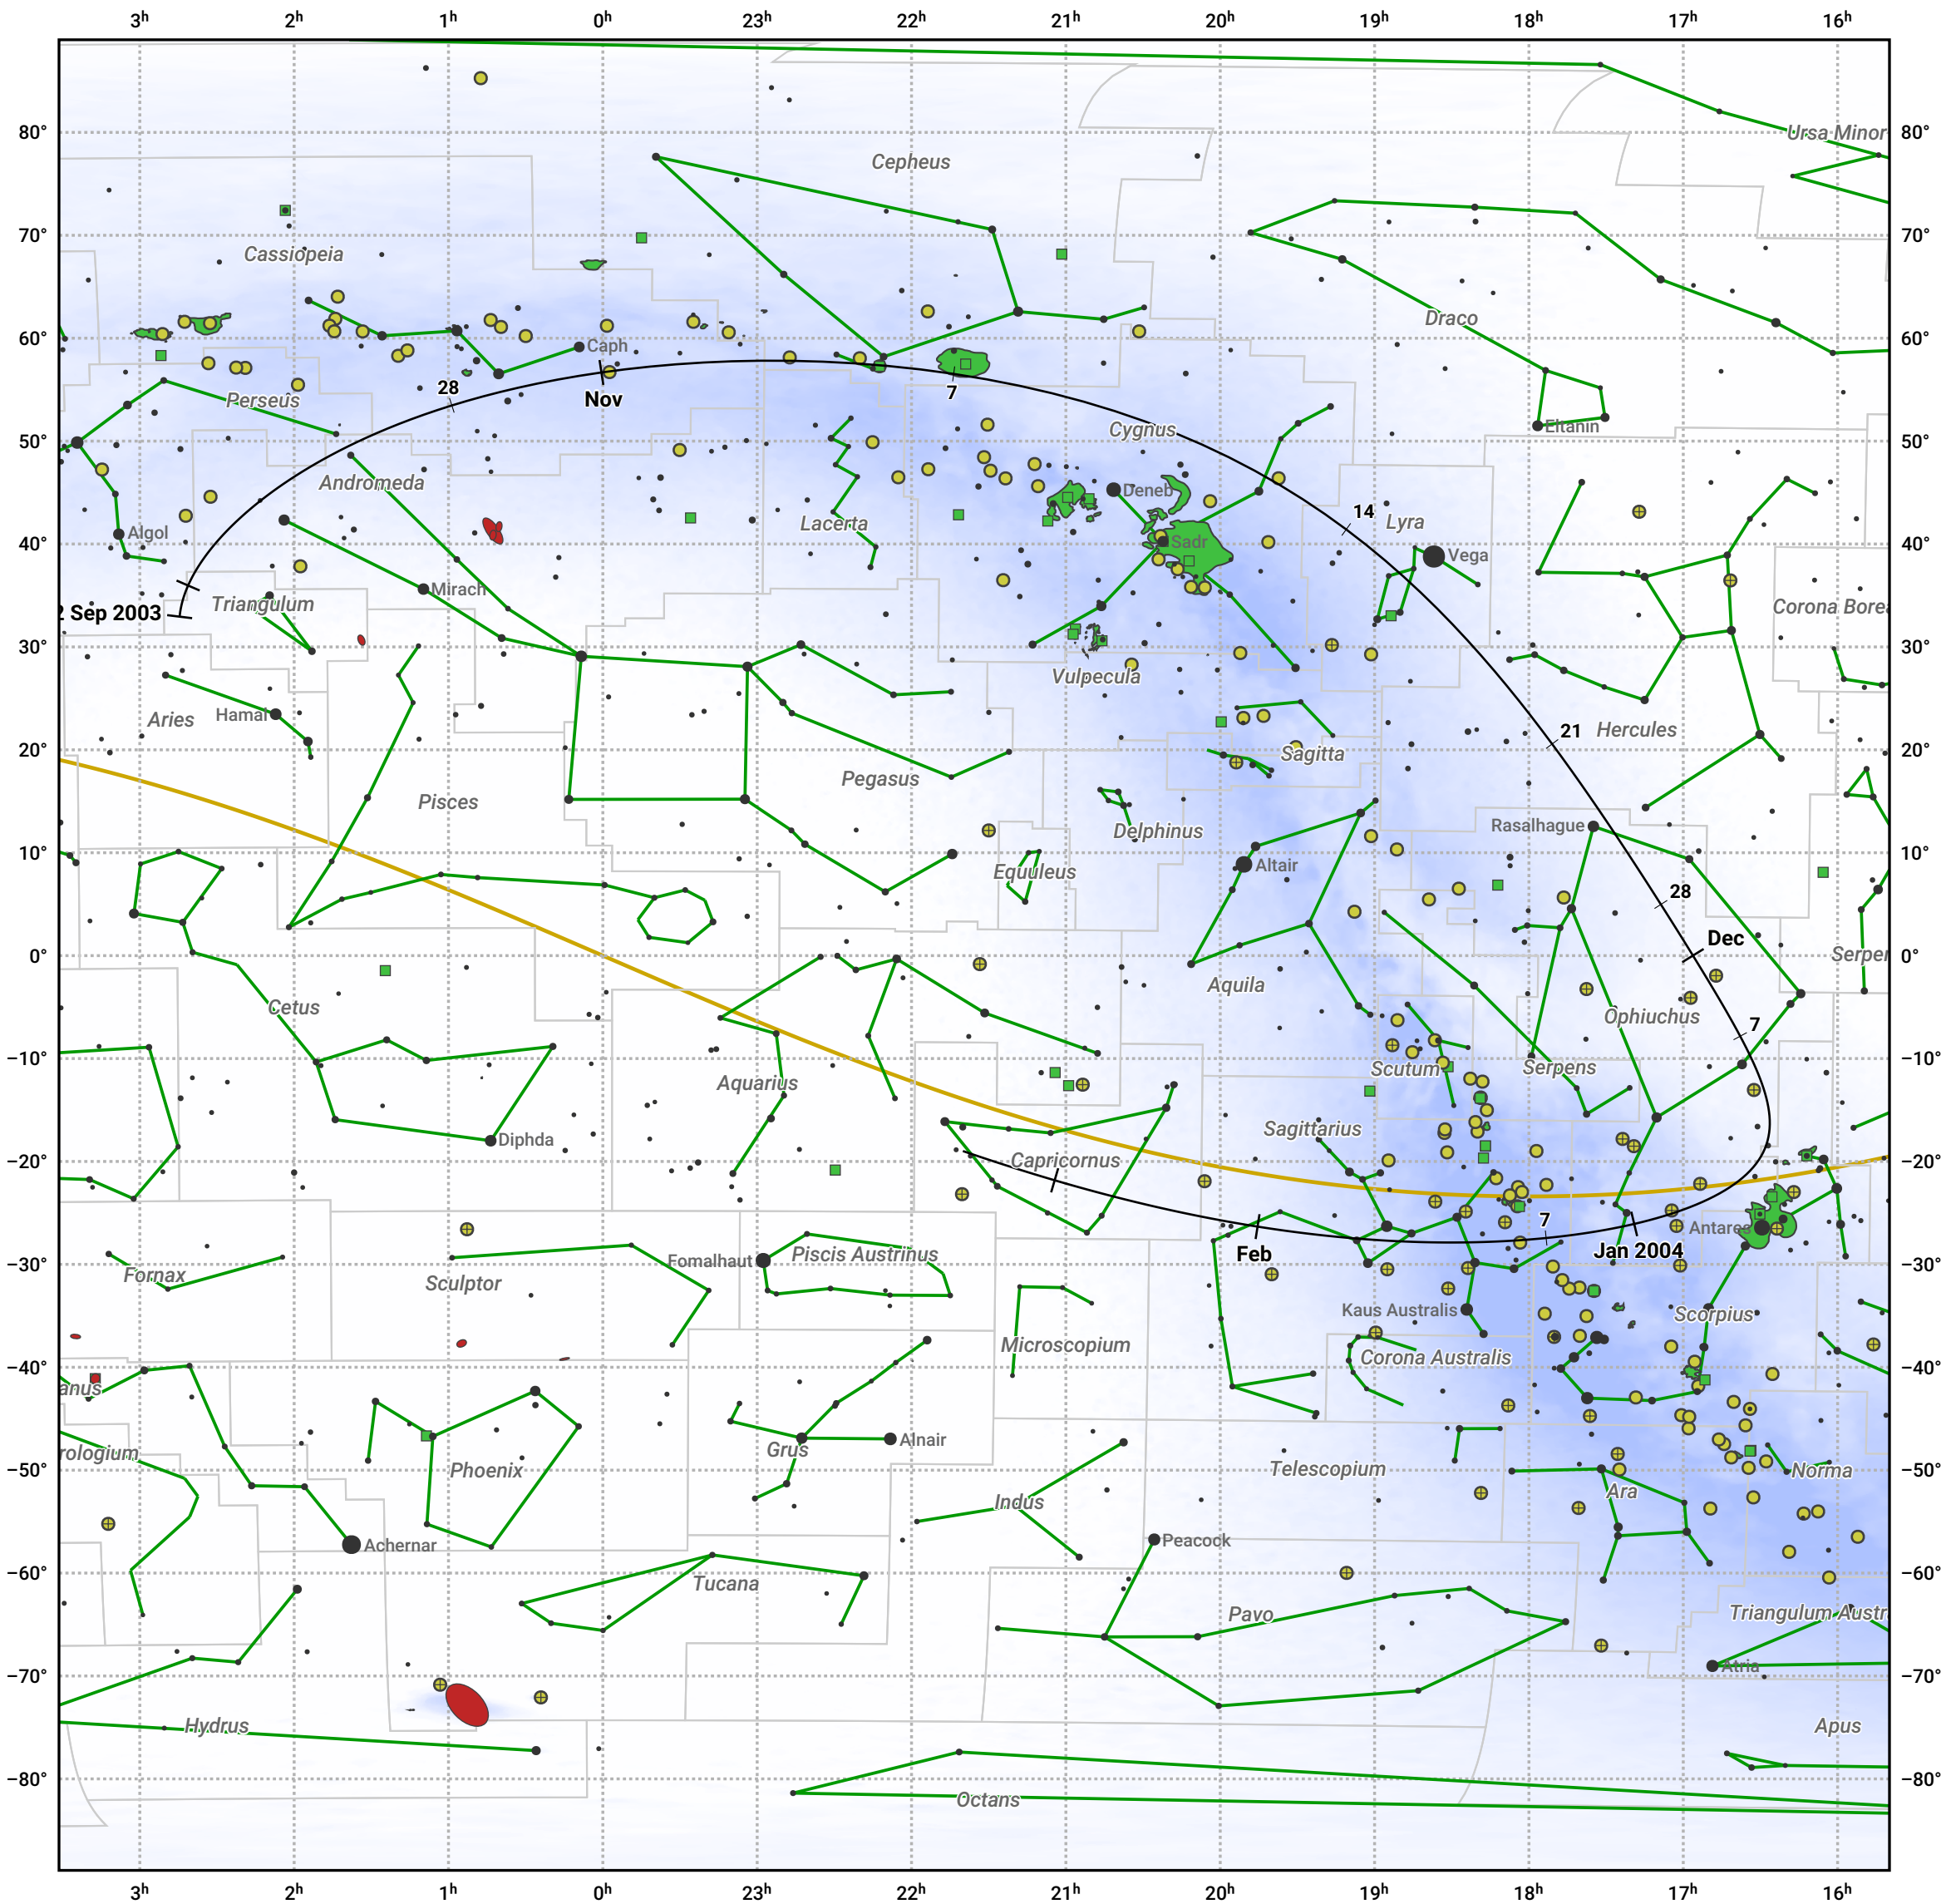

The path of 2P/Encke starting on 22 Sep 2003

© Dominic Ford 2011–2024. Date markers placed at midnight UTC. Downloaded from <https://in-the-sky.org>

Magnitude scale: • 5.0 • 4.0 • 3.0 • 2.0 • 1.0 • 0.0

— Ecliptic Plane

Galaxy Bright nebula Open cluster Globular cluster

Date	Mag
2003 Oct 5	11.2
2003 Oct 16	10.1
2003 Oct 25	9.0
2003 Nov 1	8.1
2003 Nov 2	7.9
2003 Nov 11	6.9
2003 Dec 12	5.8
2004 Jan 1	6.6
2004 Jan 3	7.0
2004 Jan 9	8.1
2004 Jan 15	9.1
2004 Jan 23	10.2
2004 Feb 2	11.3
2004 Feb 15	12.3
2004 Mar 1	13.2
2004 Mar 4	13.3