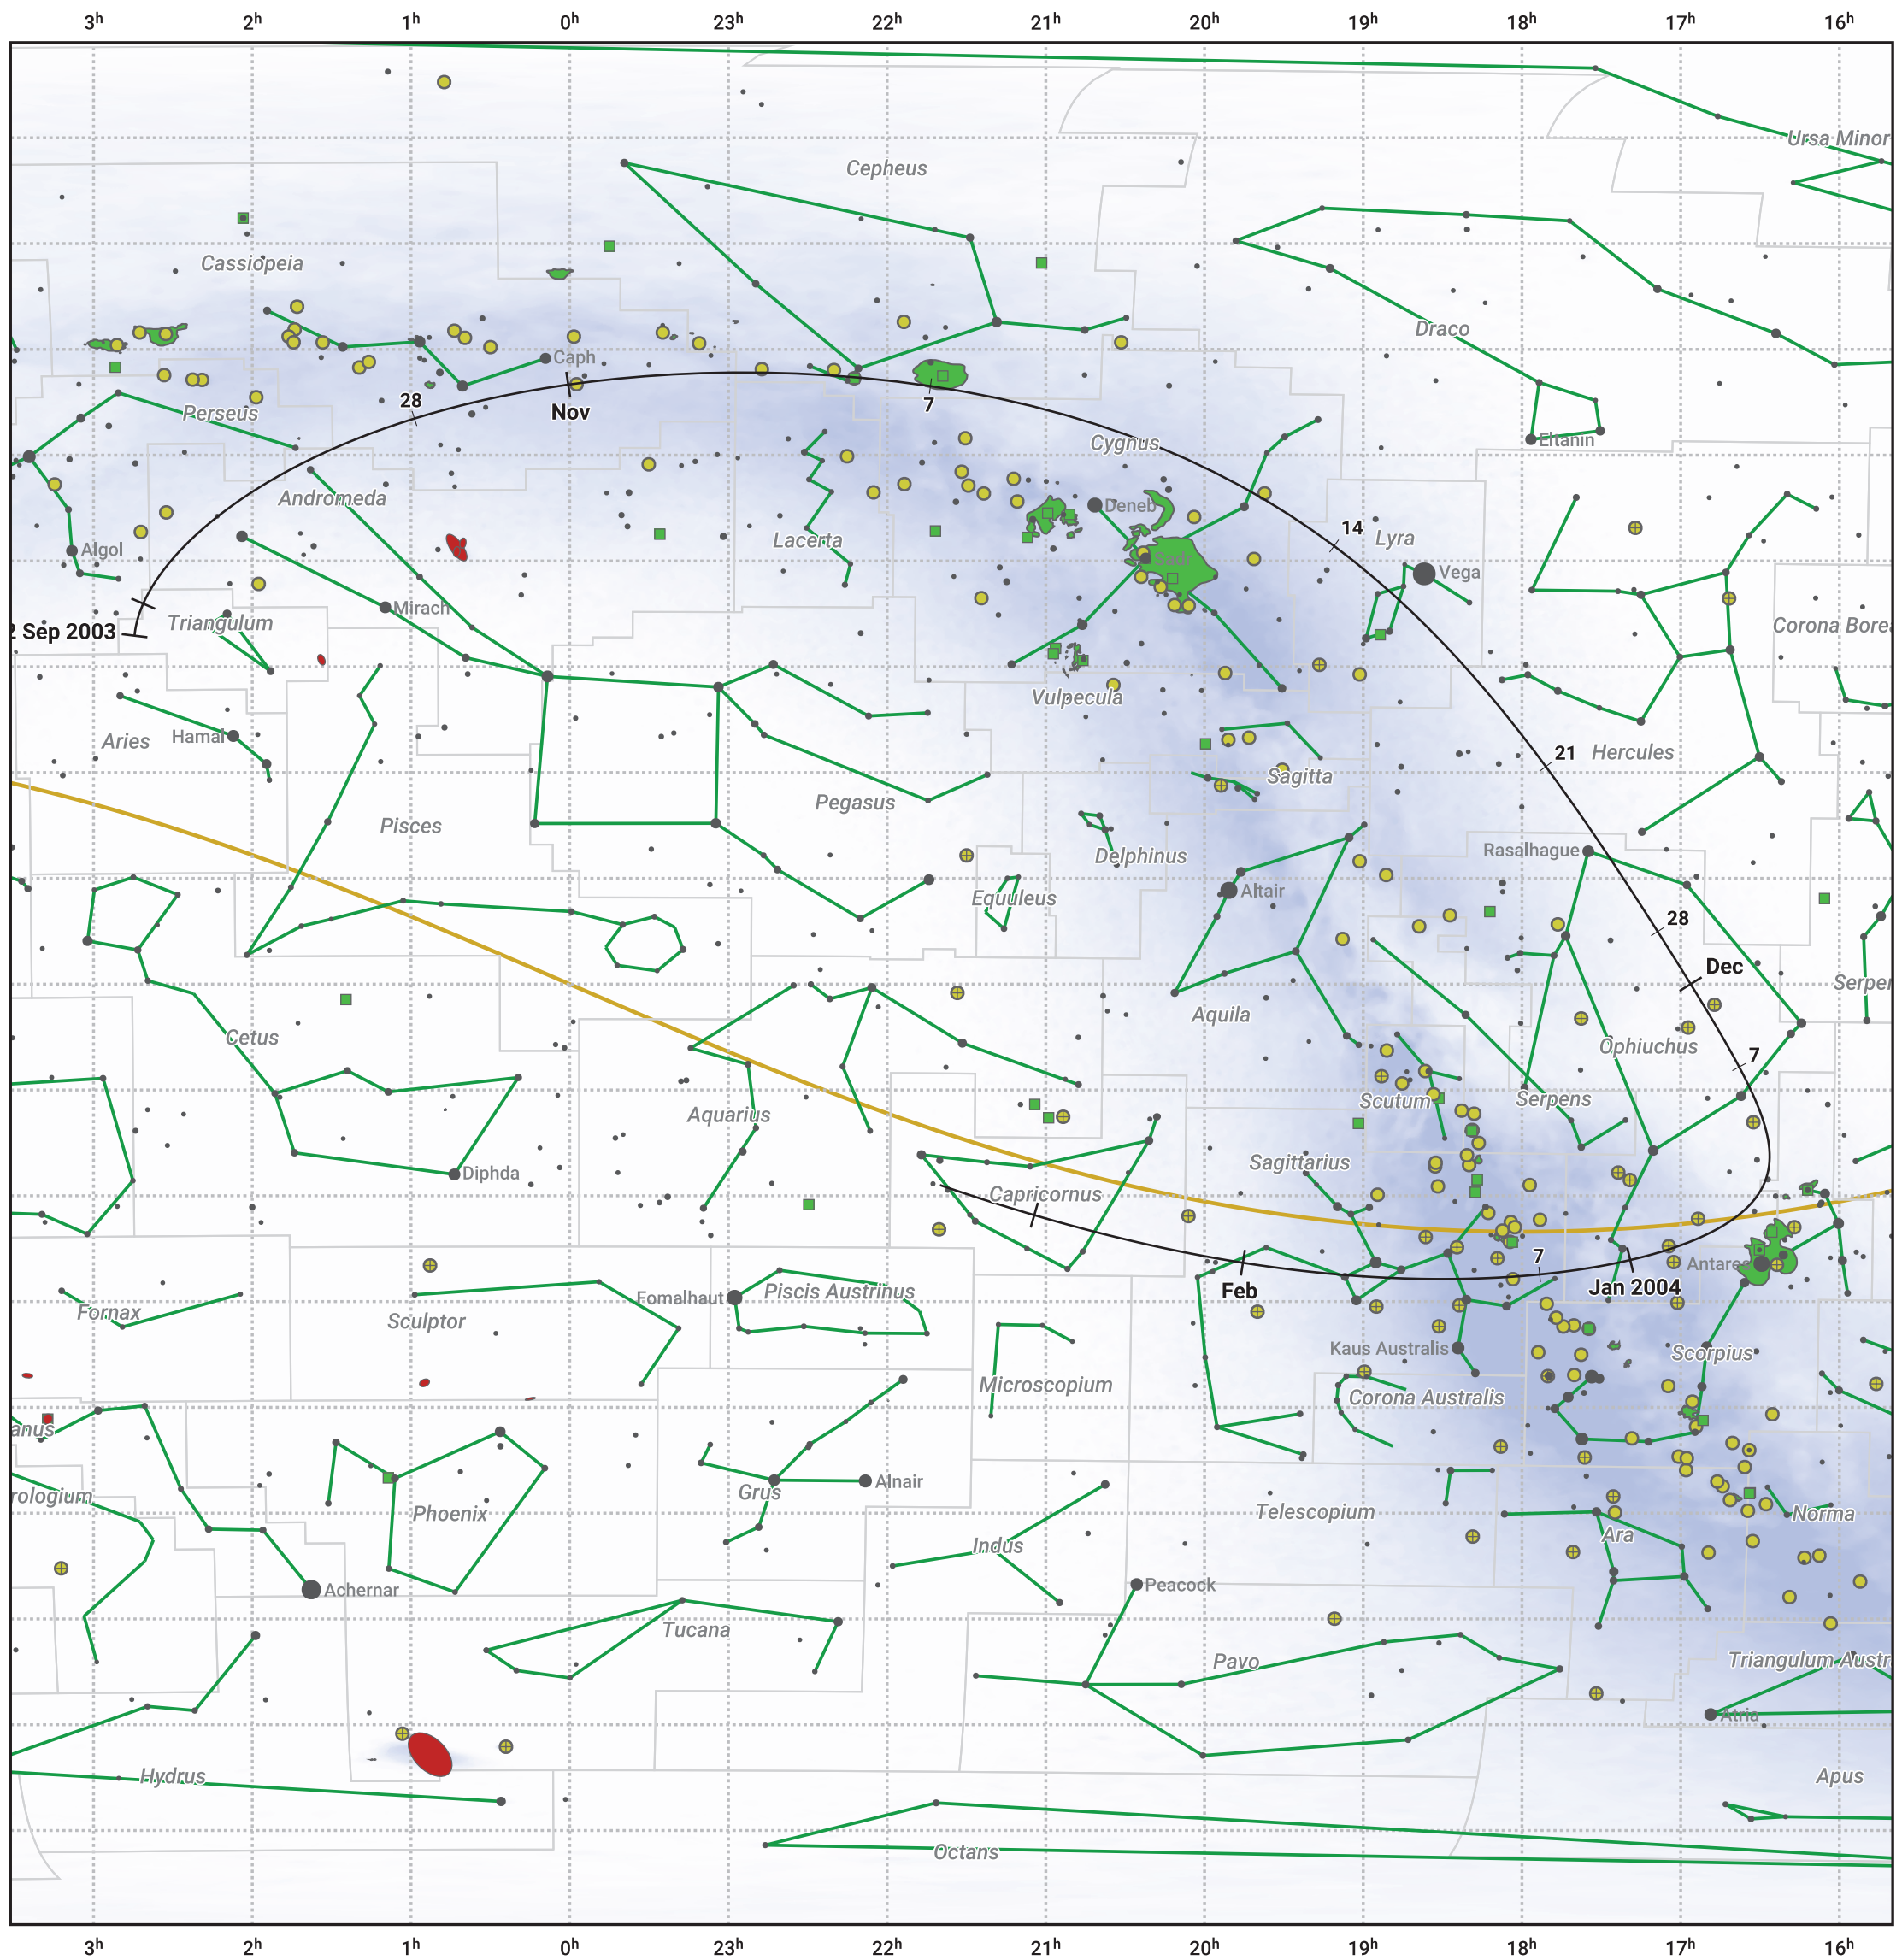

The path of 2P/Encke starting on 22 Sep 2003

© Dominic Ford 2011–2024. Date markers placed at midnight UTC. Downloaded from <https://in-the-sky.org>

Magnitude scale: • 5.0 • 4.0 • 3.0 • 2.0 • 1.0 • 0.0

— Ecliptic Plane

■ Galaxy
 ■ Bright nebula
 ● Open cluster
 ⊕ Globular cluster

Date	Mag
2003 Oct 5	11.2
2003 Oct 16	10.1
2003 Oct 25	9.0
2003 Nov 1	8.1
2003 Nov 2	7.9
2003 Nov 11	6.9
2003 Dec 12	5.8
2004 Jan 1	6.6
2004 Jan 3	7.0
2004 Jan 9	8.1
2004 Jan 15	9.1
2004 Jan 23	10.2
2004 Feb 2	11.3
2004 Feb 15	12.3
2004 Mar 1	13.2
2004 Mar 4	13.3